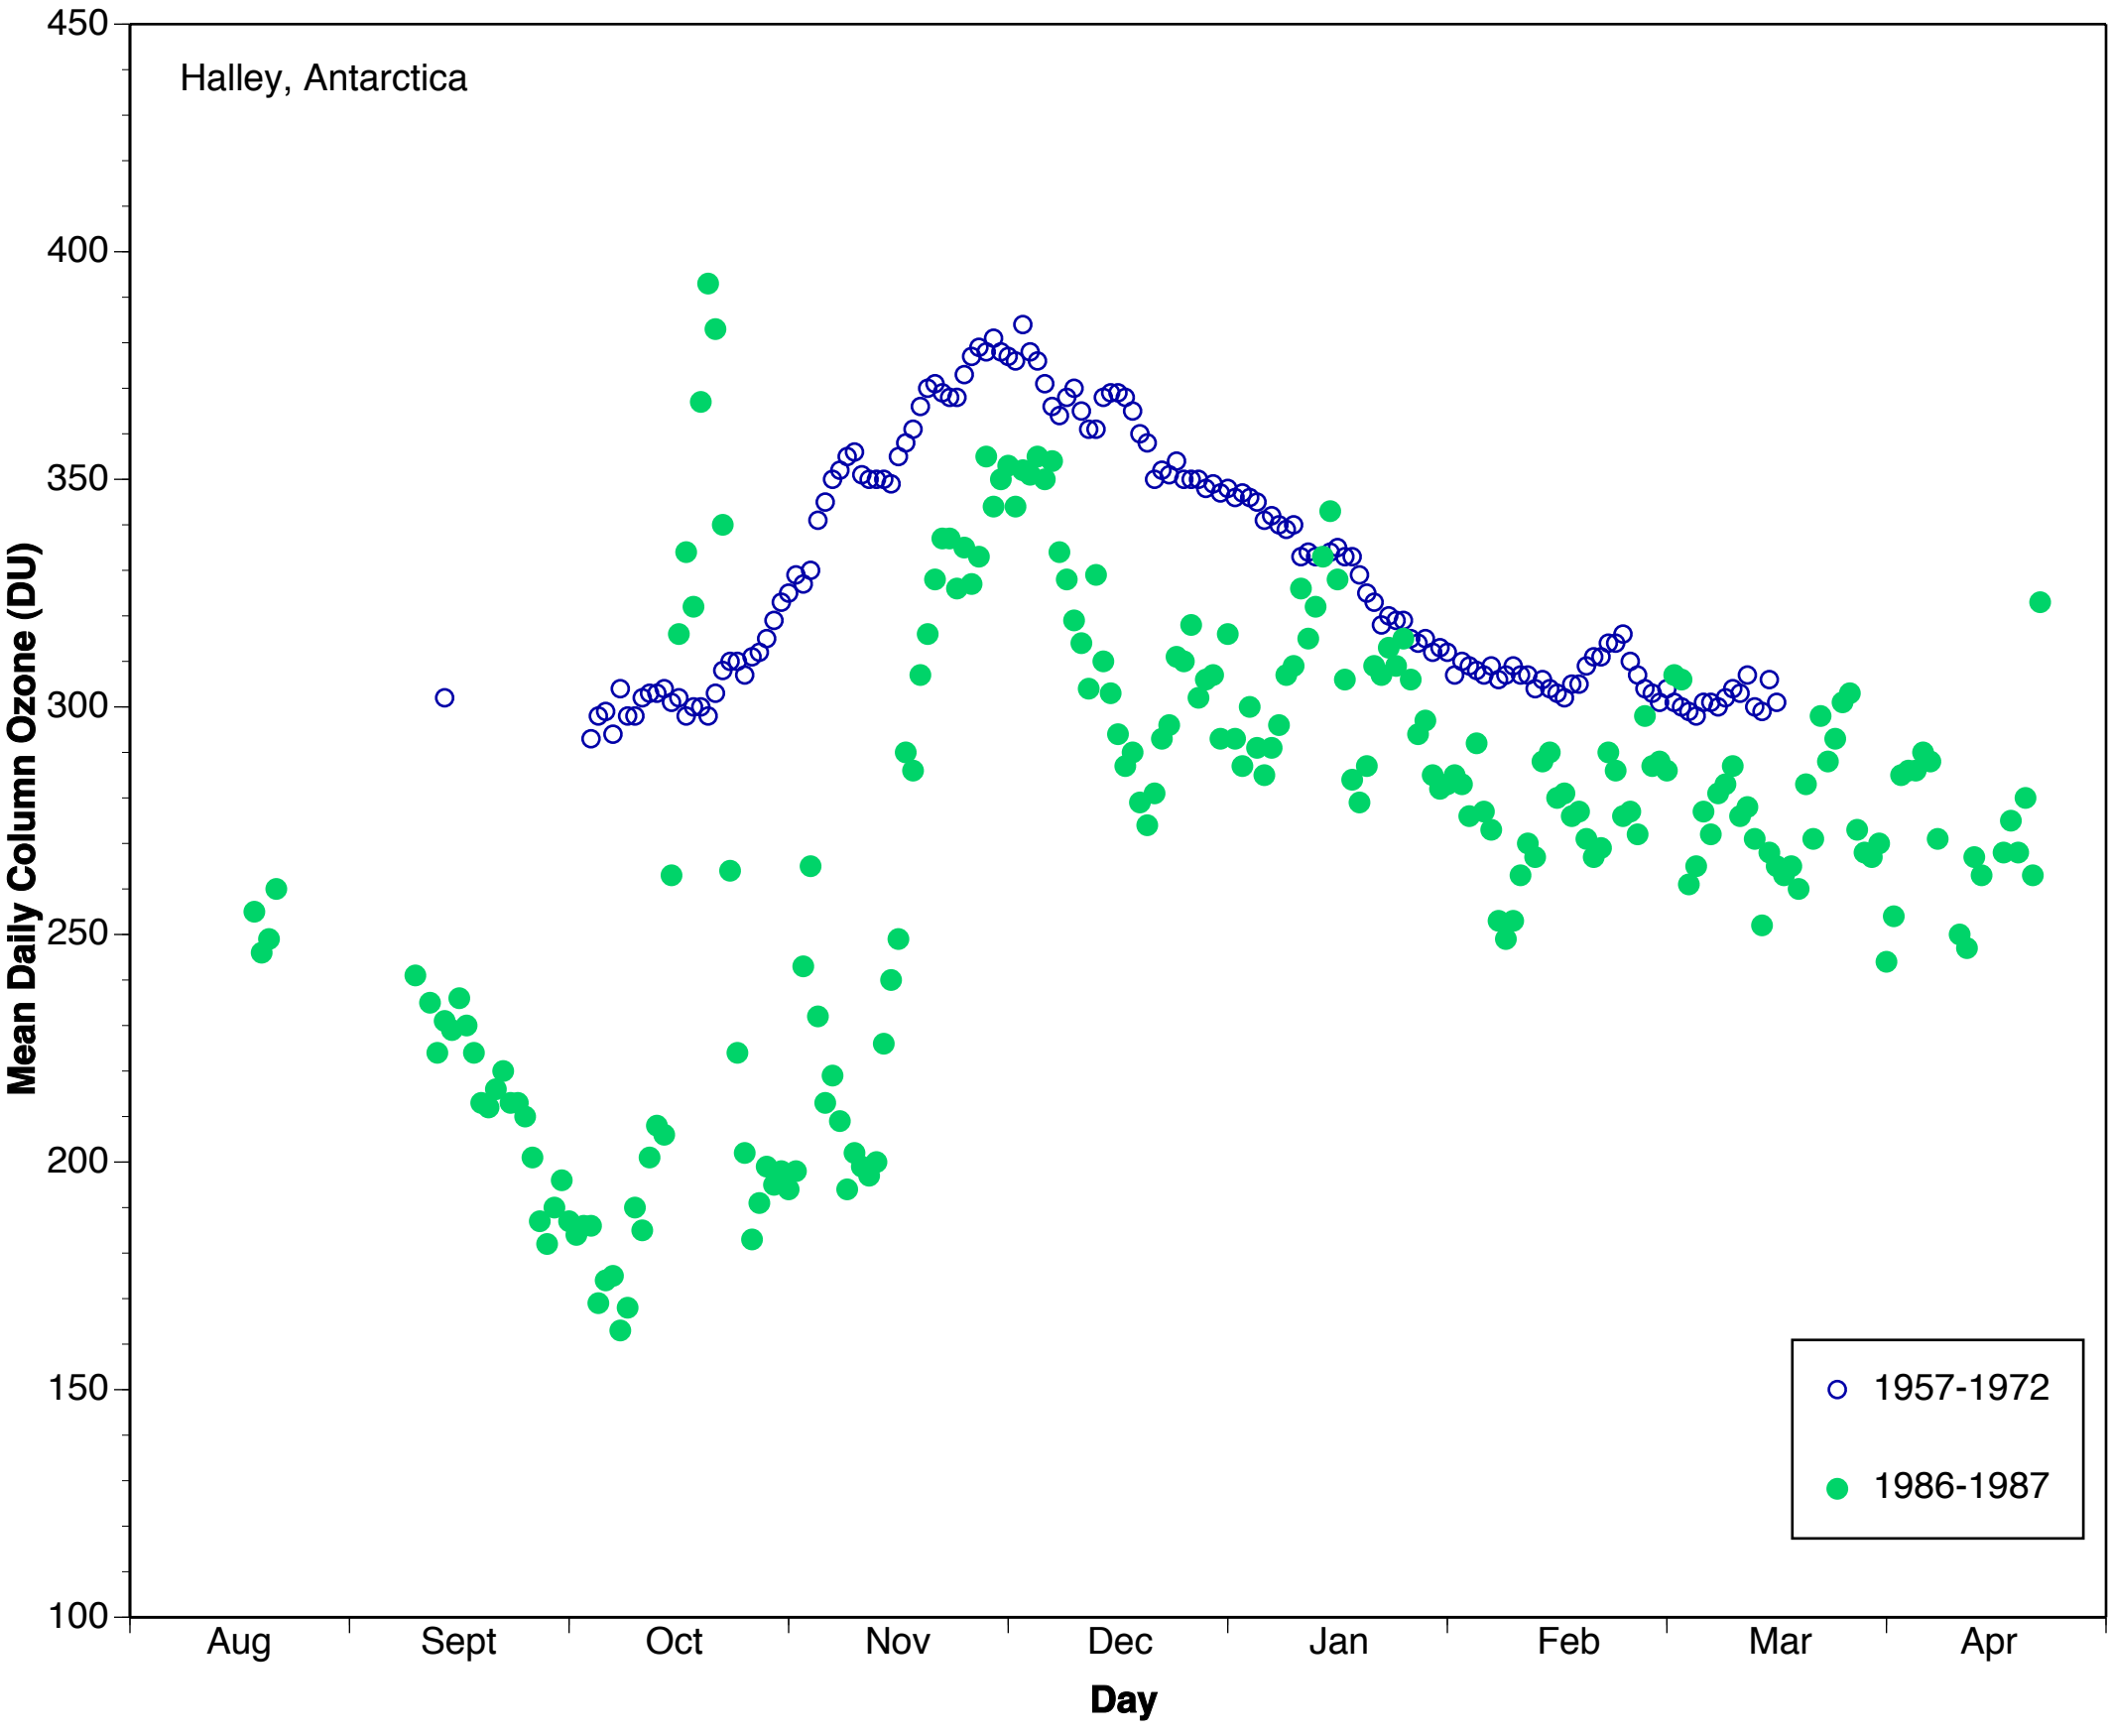

Halley, Antarctica

○ 1957-1972  
● 1973-1974

Halley, Antarctica

○ 1957-1972  
● 1974-1975

Halley, Antarctica

○ 1957-1972  
● 1975-1976

Halley, Antarctica

○ 1957-1972  
● 1976-1977

Halley, Antarctica

Mean Daily Column Ozone (DU)

○ 1957-1972  
● 1977-1978

Aug Sept Oct Nov Dec Jan Feb Mar Apr

Day

Halley, Antarctica

○ 1957-1972  
● 1978-1979

Halley, Antarctica

○ 1957-1972  
● 1979-1980

Halley, Antarctica

○ 1957-1972  
● 1981-1982

Halley, Antarctica

○ 1957-1972  
● 1985-1986

Halley, Antarctica

Halley, Antarctica

○ 1957-1972  
● 1988-1989

Halley, Antarctica

○ 1957-1972  
● 1989-1990

Halley, Antarctica

○ 1957-1972  
● 1991-1992

Halley, Antarctica

Halley, Antarctica

Halley, Antarctica

Halley, Antarctica