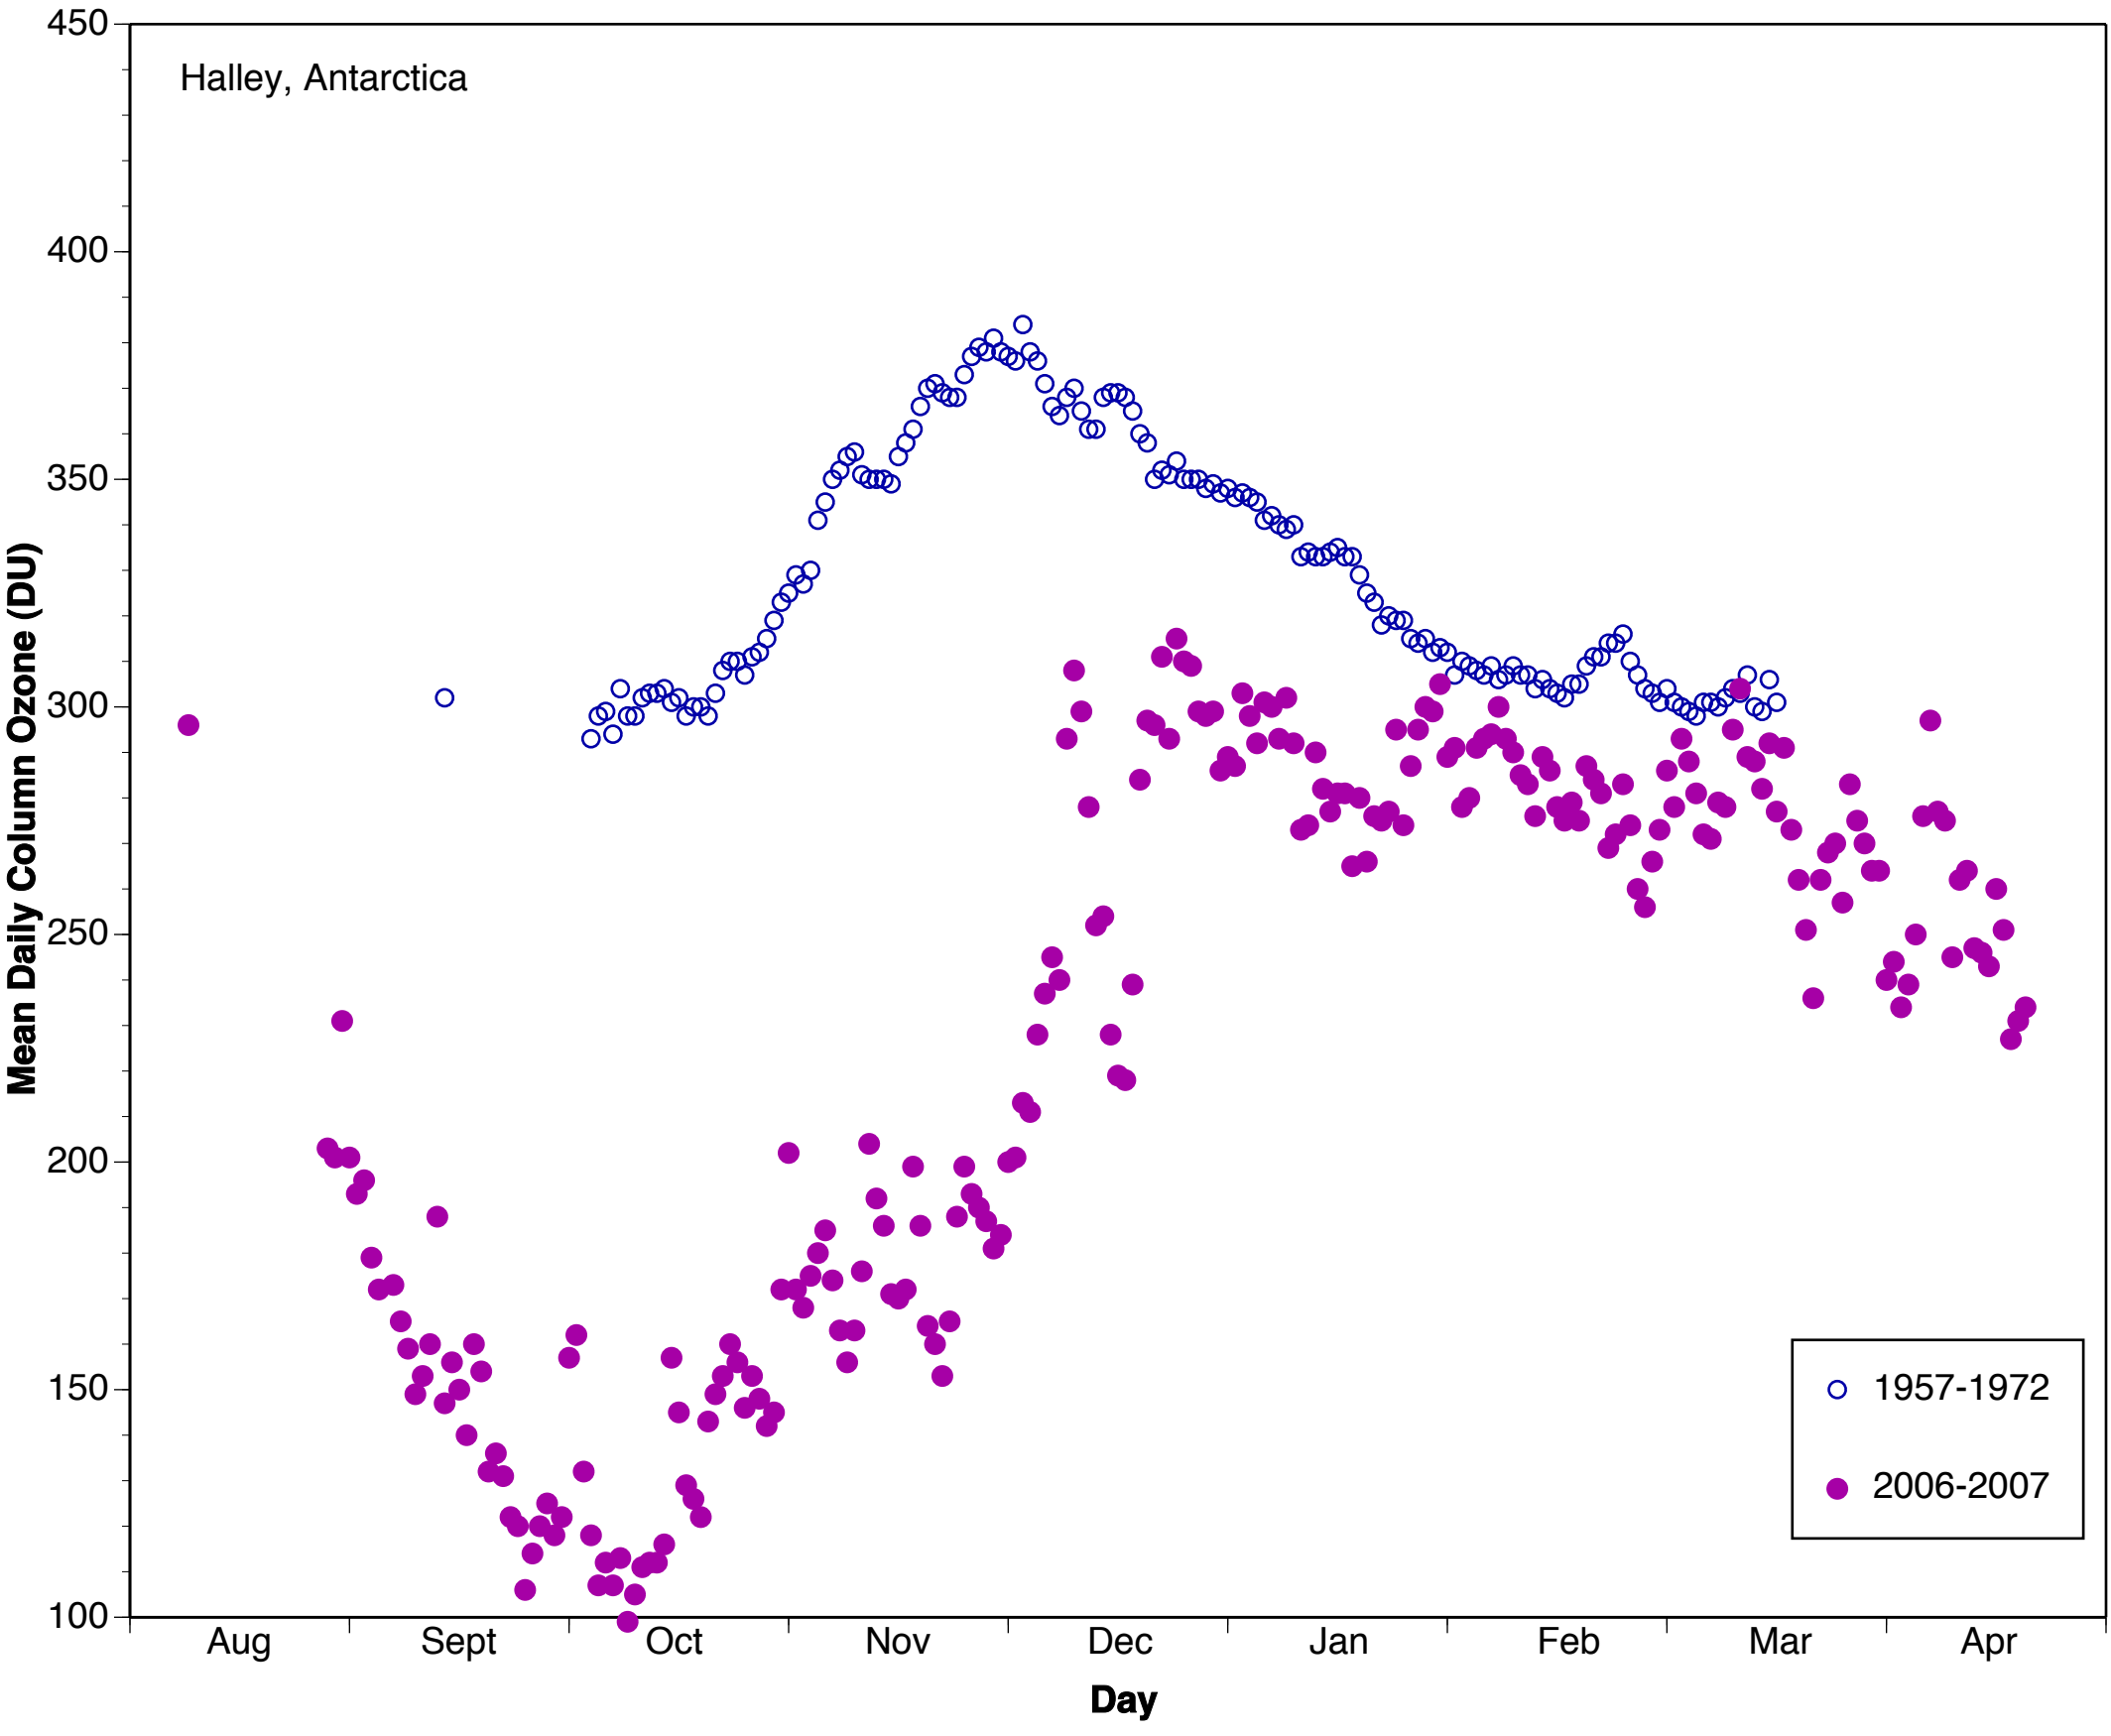

○ 1957-1972  
● 1979-1980

Halley, Antarctica

○ 1957-1972  
● 1981-1982

Halley, Antarctica

○ 1957-1972  
● 1985-1986

Halley, Antarctica

Halley, Antarctica

○ 1957-1972  
● 1988-1989

Halley, Antarctica

○ 1957-1972  
● 1989-1990

Halley, Antarctica

○ 1957-1972  
● 1991-1992

Halley, Antarctica

Halley, Antarctica

Halley, Antarctica

Halley, Antarctica

○ 1957-1972  
● 2002-2003

Halley, Antarctica

○ 1957-1972  
● 2003-2004

Halley, Antarctica

○ 1957-1972  
● 2004-2005

Halley, Antarctica

Halley, Antarctica

Halley, Antarctica

Mean Daily Column Ozone (DU)

Day

○ 1957-1972  
● 2007-2008

Halley, Antarctica

○ 1957-1972  
● 2008-2009

Halley, Antarctica

Halley, Antarctica