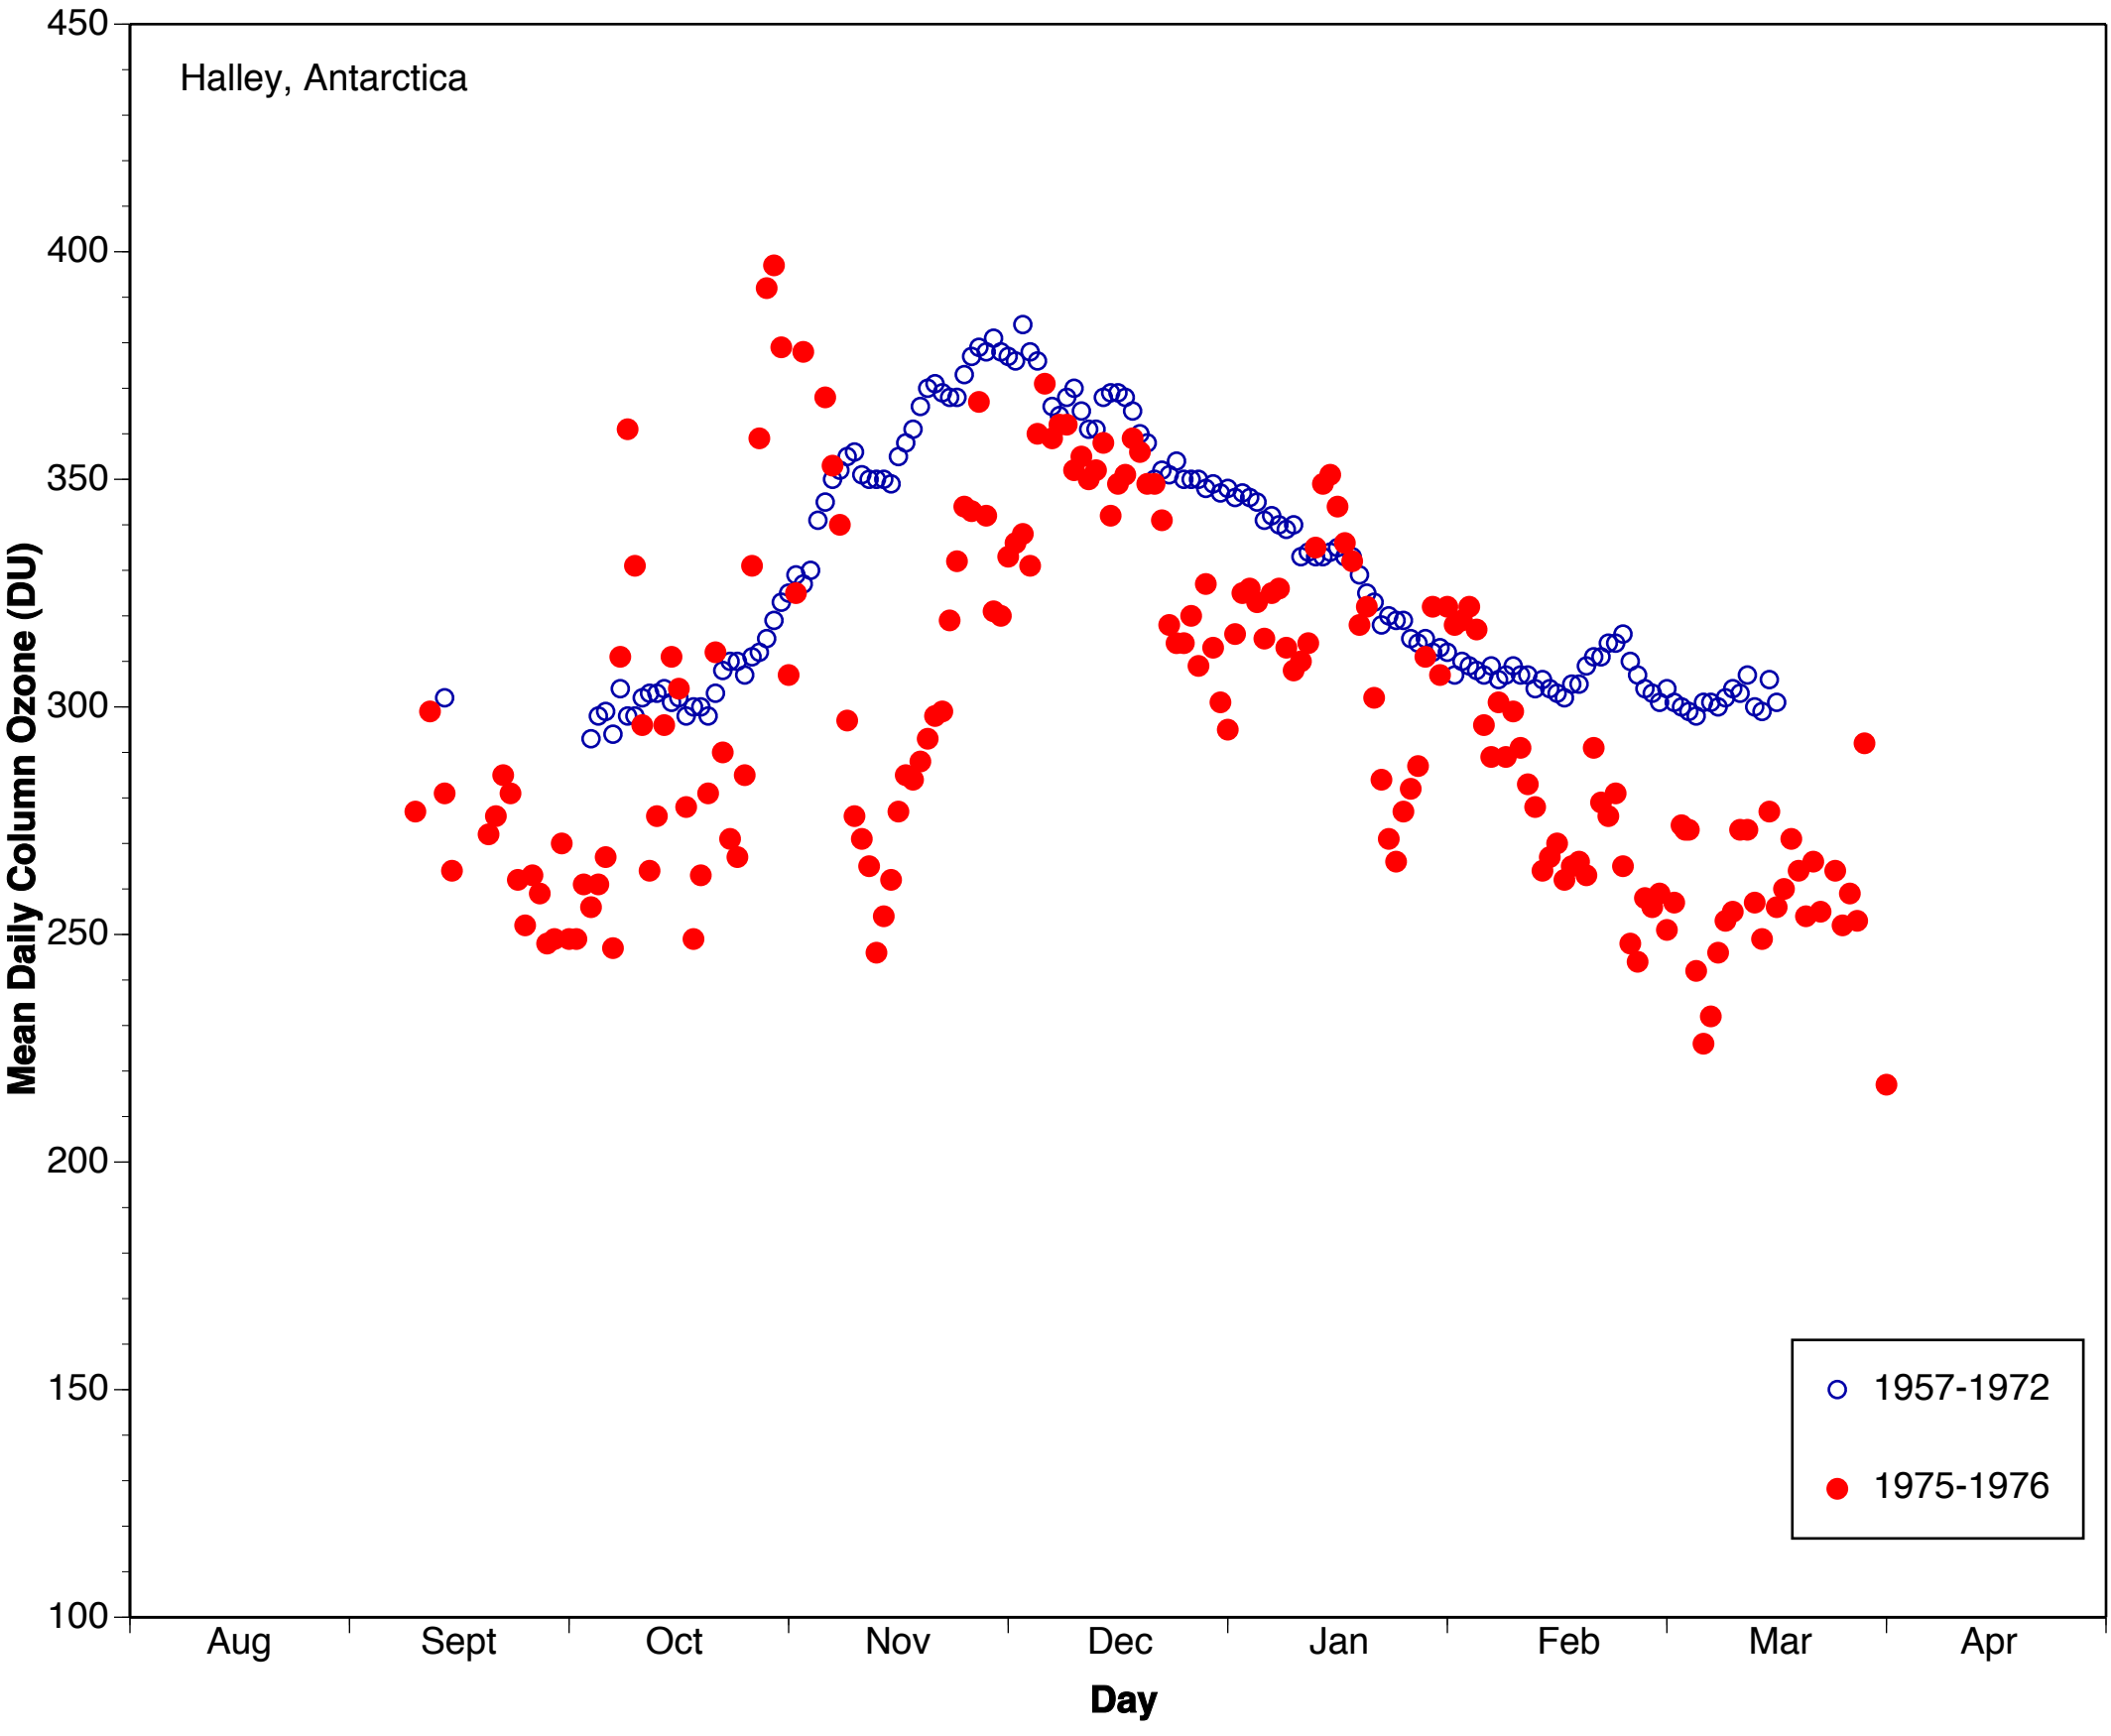

Halley, Antarctica

○ 1957-1972  
● 1973-1974

Halley, Antarctica

○ 1957-1972  
● 1974-1975

Halley, Antarctica

○ 1957-1972  
● 1975-1976

Halley, Antarctica

○ 1957-1972  
● 1976-1977

Halley, Antarctica

Mean Daily Column Ozone (DU)

○ 1957-1972  
● 1977-1978

Aug Sept Oct Nov Dec Jan Feb Mar Apr

Day

Halley, Antarctica

○ 1957-1972  
● 1978-1979

Halley, Antarctica

○ 1957-1972  
● 1979-1980

Halley, Antarctica

○ 1957-1972  
● 1981-1982

Halley, Antarctica

○ 1957-1972  
● 1985-1986

Halley, Antarctica

Halley, Antarctica

○ 1957-1972  
● 1988-1989

Halley, Antarctica

○ 1957-1972  
● 1989-1990

Halley, Antarctica

○ 1957-1972  
● 1991-1992

Halley, Antarctica

Halley, Antarctica

Halley, Antarctica

Halley, Antarctica