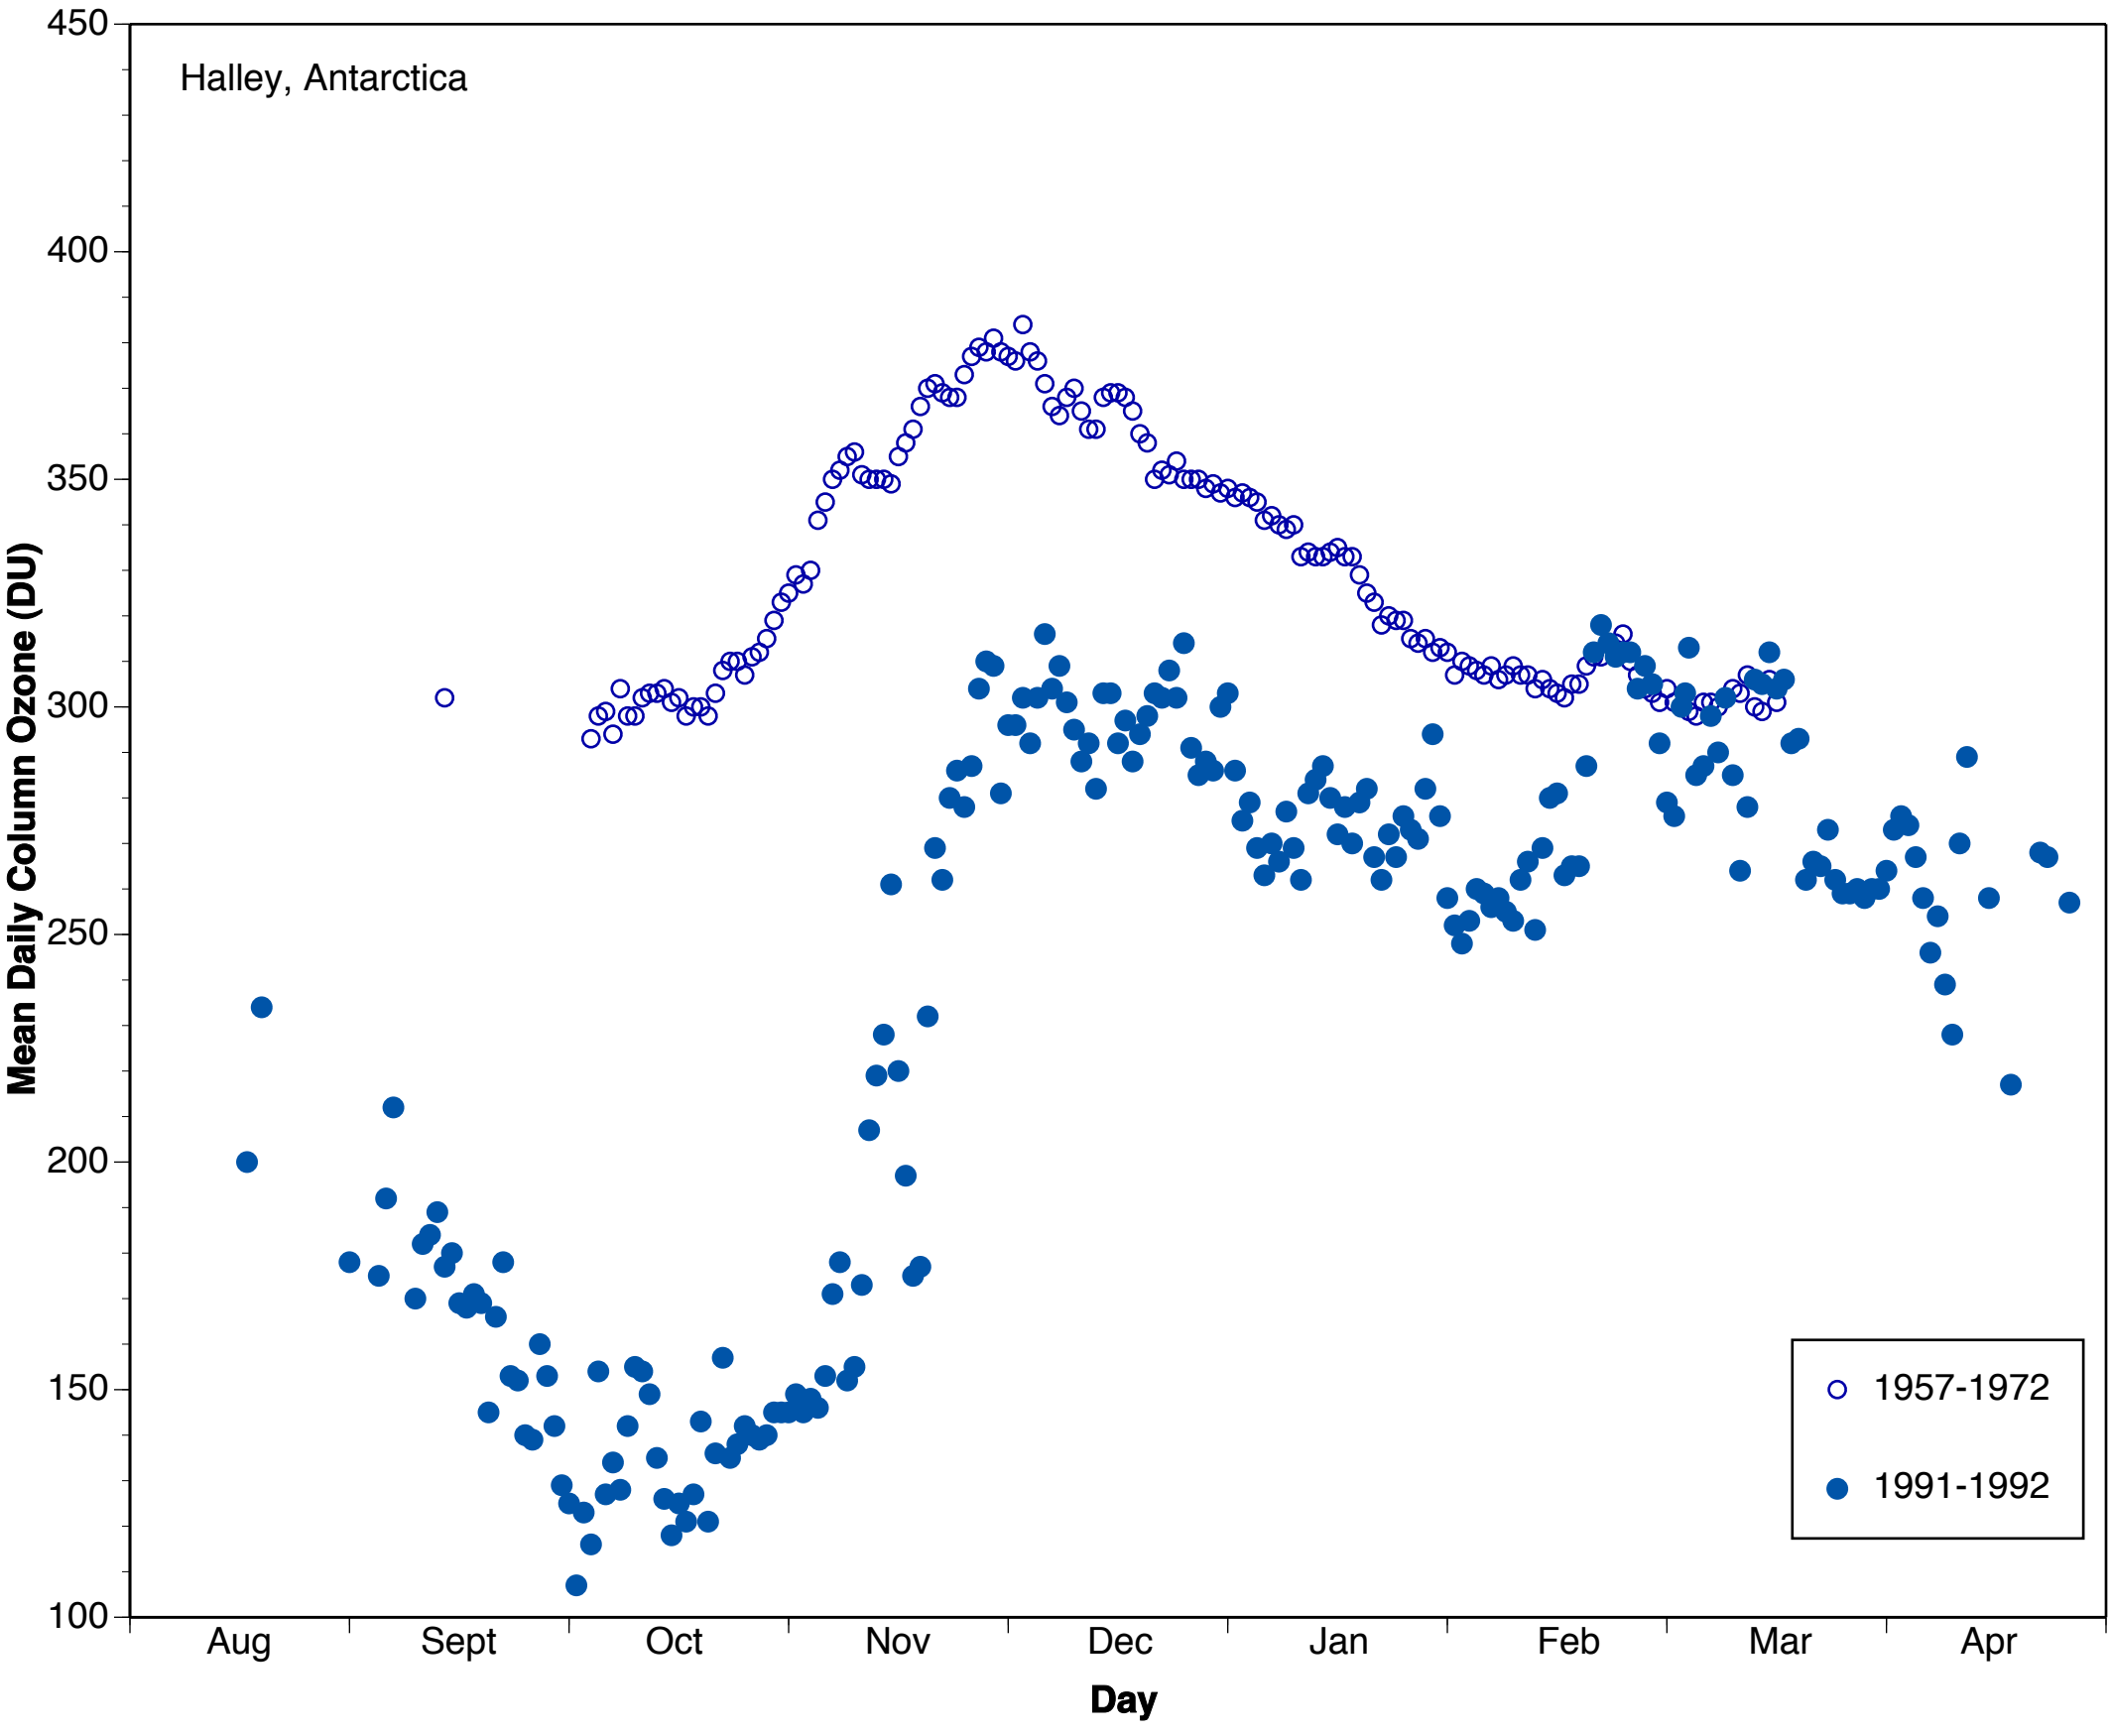

Halley, Antarctica

○ 1957-1972  
● 1973-1974

Halley, Antarctica

○ 1957-1972  
● 1974-1975

Halley, Antarctica

○ 1957-1972  
● 1975-1976

Halley, Antarctica

○ 1957-1972  
● 1976-1977

Halley, Antarctica

Mean Daily Column Ozone (DU)

○ 1957-1972  
● 1977-1978

Aug Sept Oct Nov Dec Jan Feb Mar Apr

Day

Halley, Antarctica

○ 1957-1972  
● 1978-1979

Halley, Antarctica

○ 1957-1972  
● 1979-1980

Halley, Antarctica

○ 1957-1972  
● 1981-1982

Halley, Antarctica

○ 1957-1972  
● 1985-1986

Halley, Antarctica

Halley, Antarctica

○ 1957-1972  
● 1988-1989

Halley, Antarctica

○ 1957-1972  
● 1989-1990

Halley, Antarctica

○ 1957-1972  
● 1991-1992

Halley, Antarctica

Halley, Antarctica

Halley, Antarctica

Halley, Antarctica