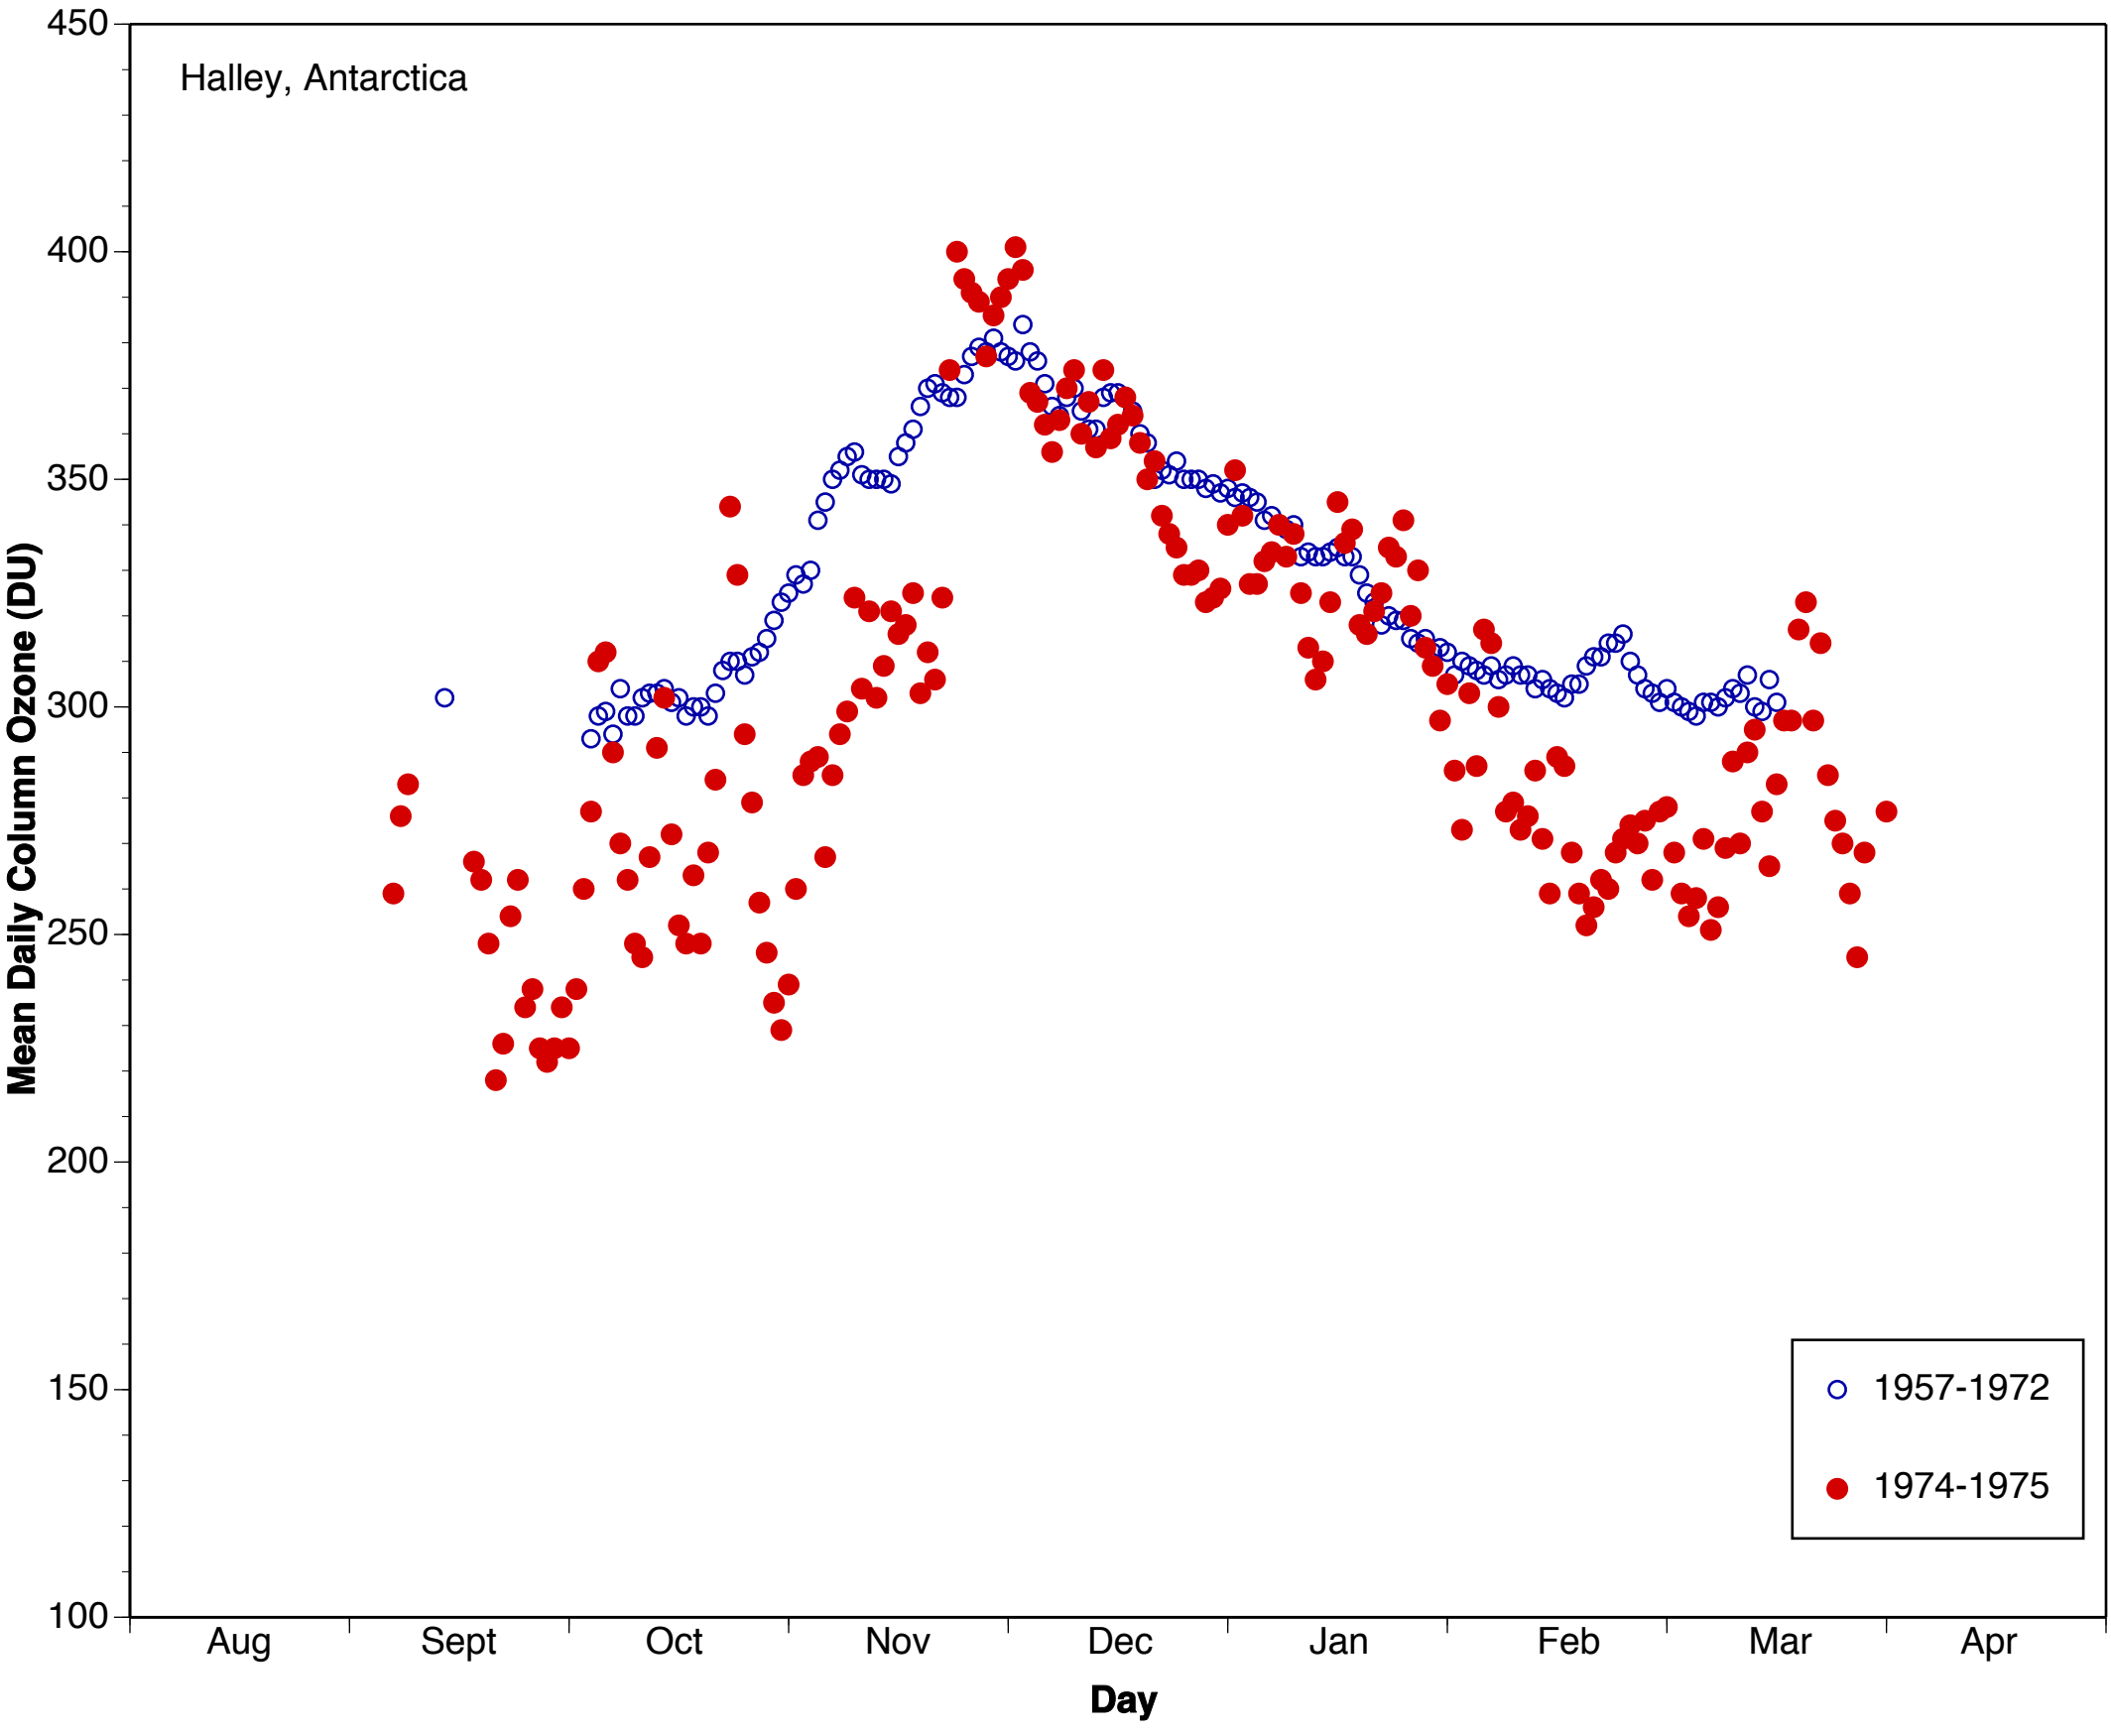

Halley, Antarctica

○ 1957-1972  
● 1973-1974

Halley, Antarctica

○ 1957-1972  
● 1974-1975

Halley, Antarctica

○ 1957-1972  
● 1975-1976

Halley, Antarctica

○ 1957-1972  
● 1976-1977

Halley, Antarctica

Mean Daily Column Ozone (DU)

○ 1957-1972  
● 1977-1978

Aug Sept Oct Nov Dec Jan Feb Mar Apr

Day

Halley, Antarctica

○ 1957-1972  
● 1978-1979

Halley, Antarctica

○ 1957-1972  
● 1979-1980

Halley, Antarctica

○ 1957-1972  
● 1981-1982

Halley, Antarctica

○ 1957-1972  
● 1985-1986

Halley, Antarctica

Halley, Antarctica

○ 1957-1972  
● 1988-1989

Halley, Antarctica

○ 1957-1972  
● 1989-1990

Halley, Antarctica

○ 1957-1972  
● 1991-1992

Halley, Antarctica

Halley, Antarctica

Halley, Antarctica

Halley, Antarctica