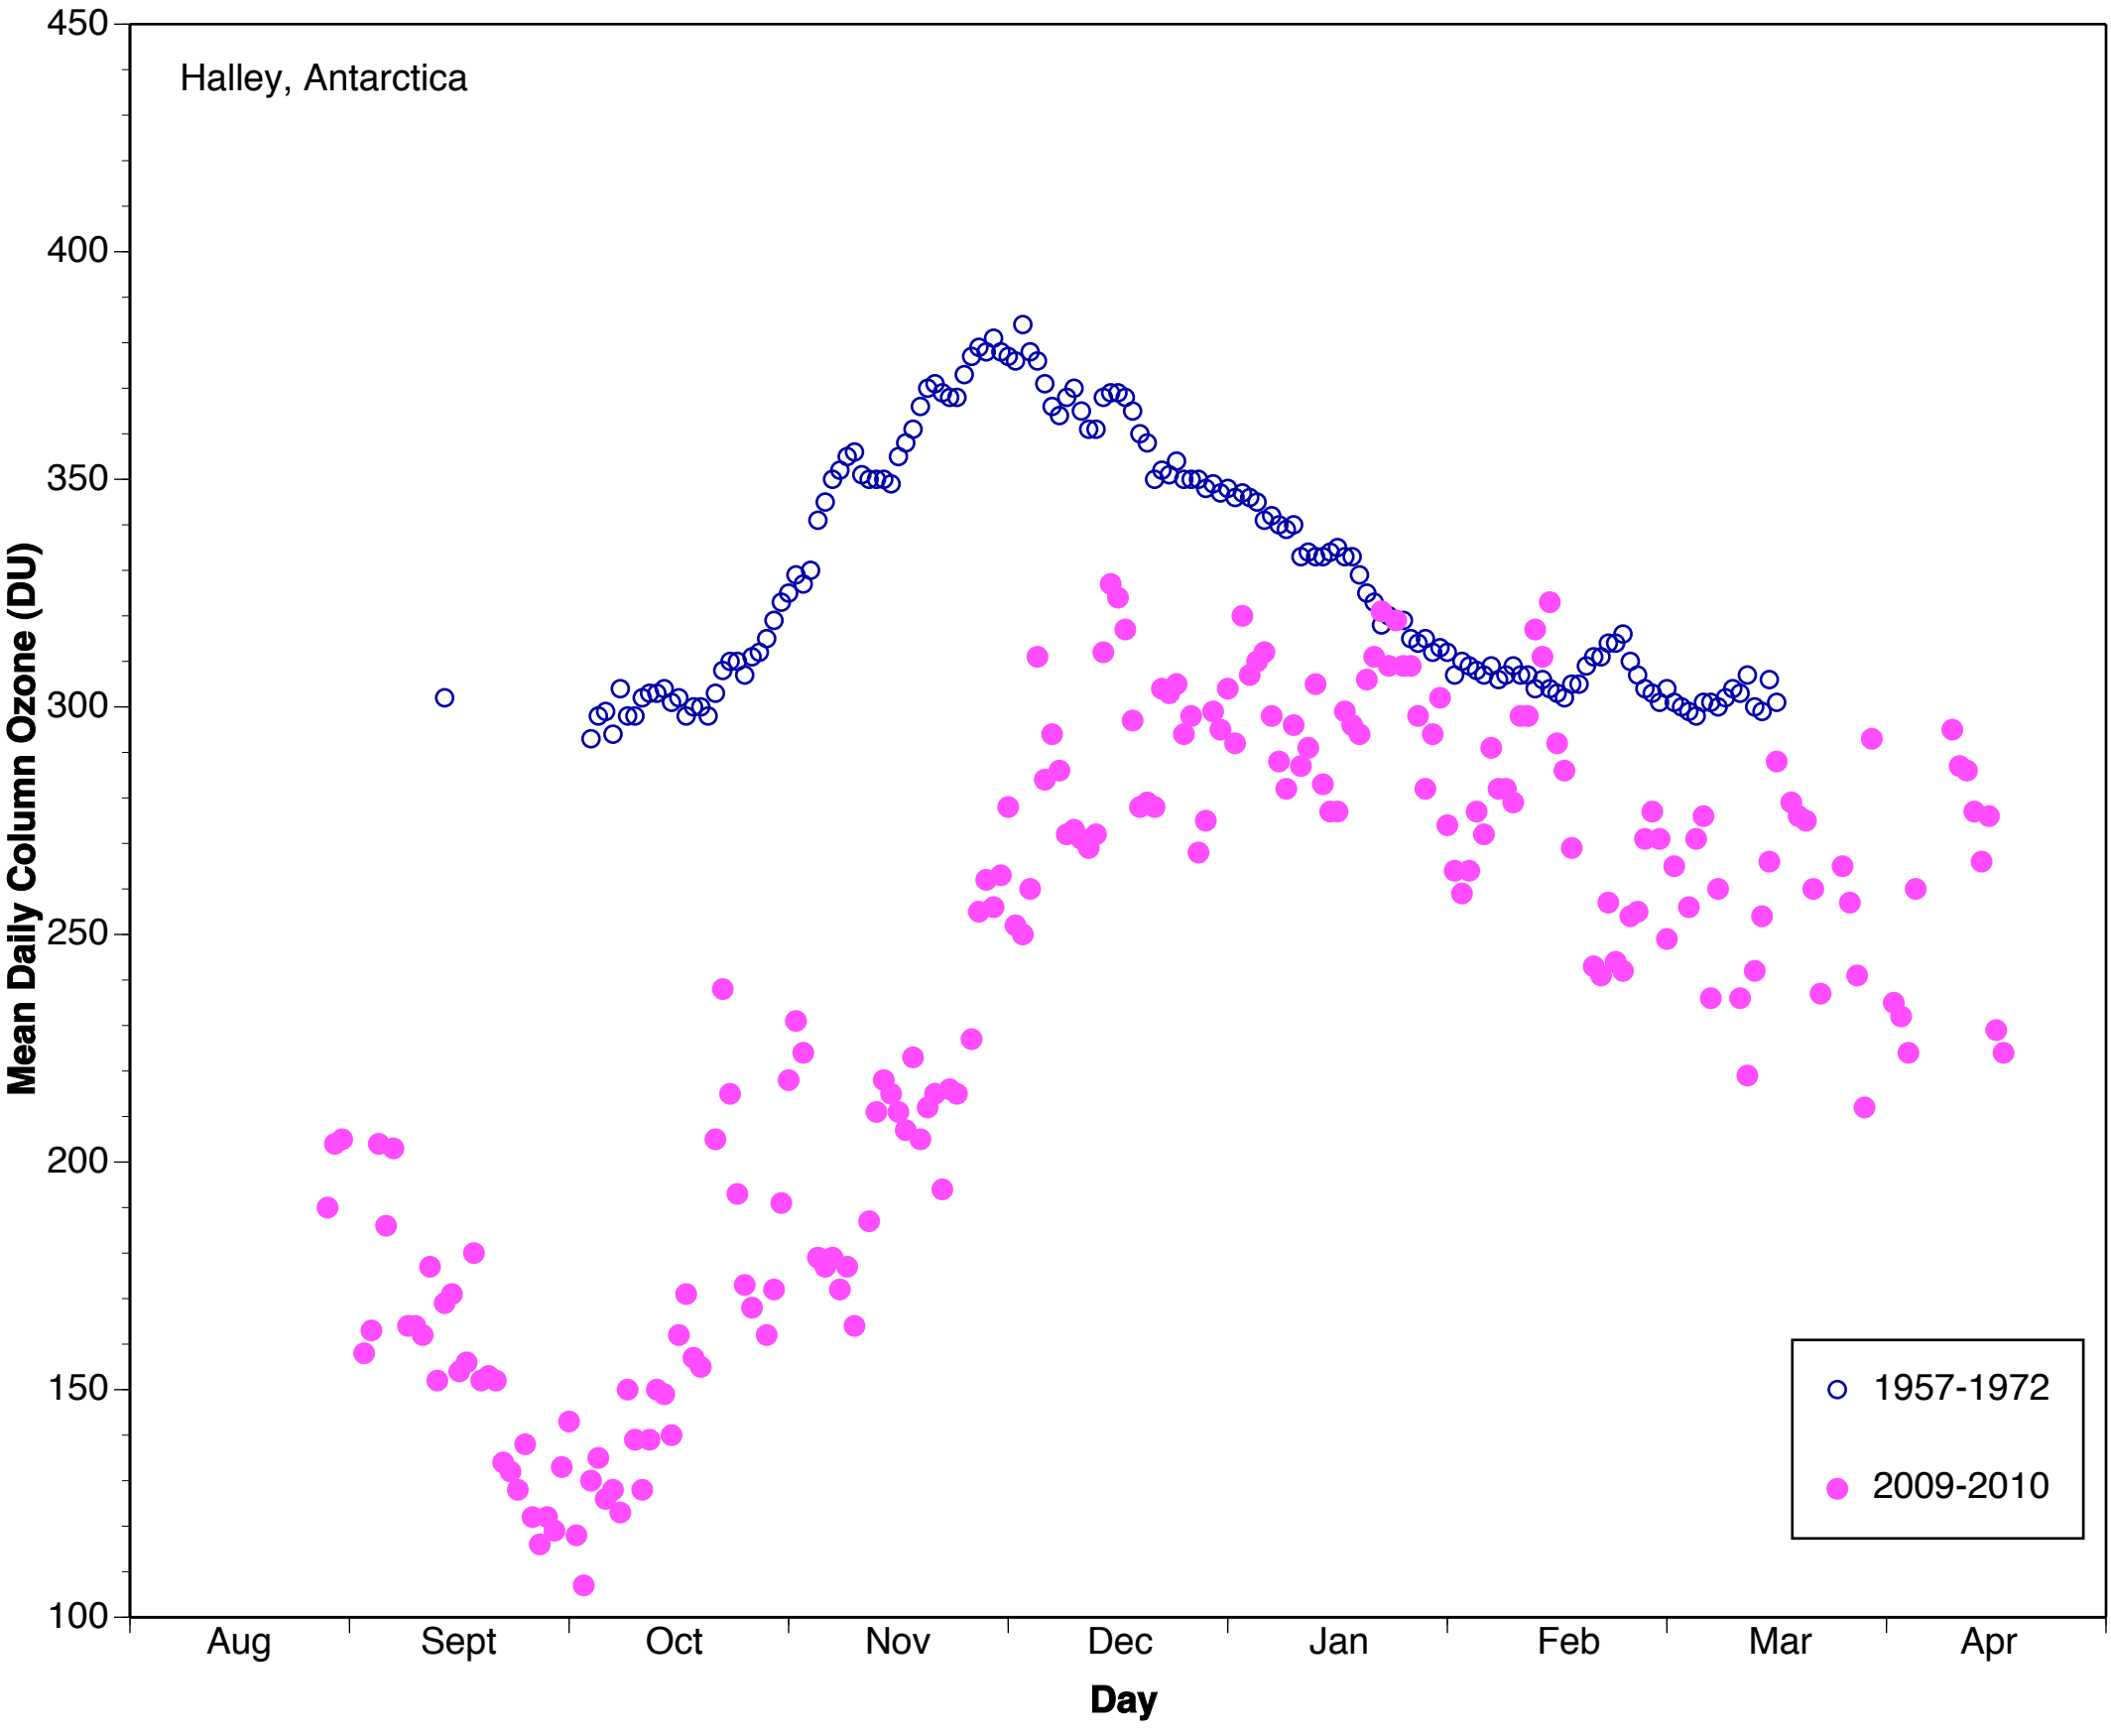

○ 1957-1972  
● 1979-1980

Halley, Antarctica

○ 1957-1972  
● 1981-1982

Halley, Antarctica

○ 1957-1972  
● 1985-1986

Halley, Antarctica

Halley, Antarctica

○ 1957-1972  
● 1988-1989

Halley, Antarctica

○ 1957-1972  
● 1989-1990

Halley, Antarctica

○ 1957-1972  
● 1991-1992

Halley, Antarctica

Halley, Antarctica

Halley, Antarctica

Halley, Antarctica

○ 1957-1972  
● 2002-2003

Halley, Antarctica

○ 1957-1972  
● 2003-2004

Halley, Antarctica

○ 1957-1972  
● 2004-2005

Halley, Antarctica

Halley, Antarctica

Halley, Antarctica

Mean Daily Column Ozone (DU)

Day

○ 1957-1972  
● 2007-2008

Halley, Antarctica

○ 1957-1972  
● 2008-2009

Halley, Antarctica

Halley, Antarctica