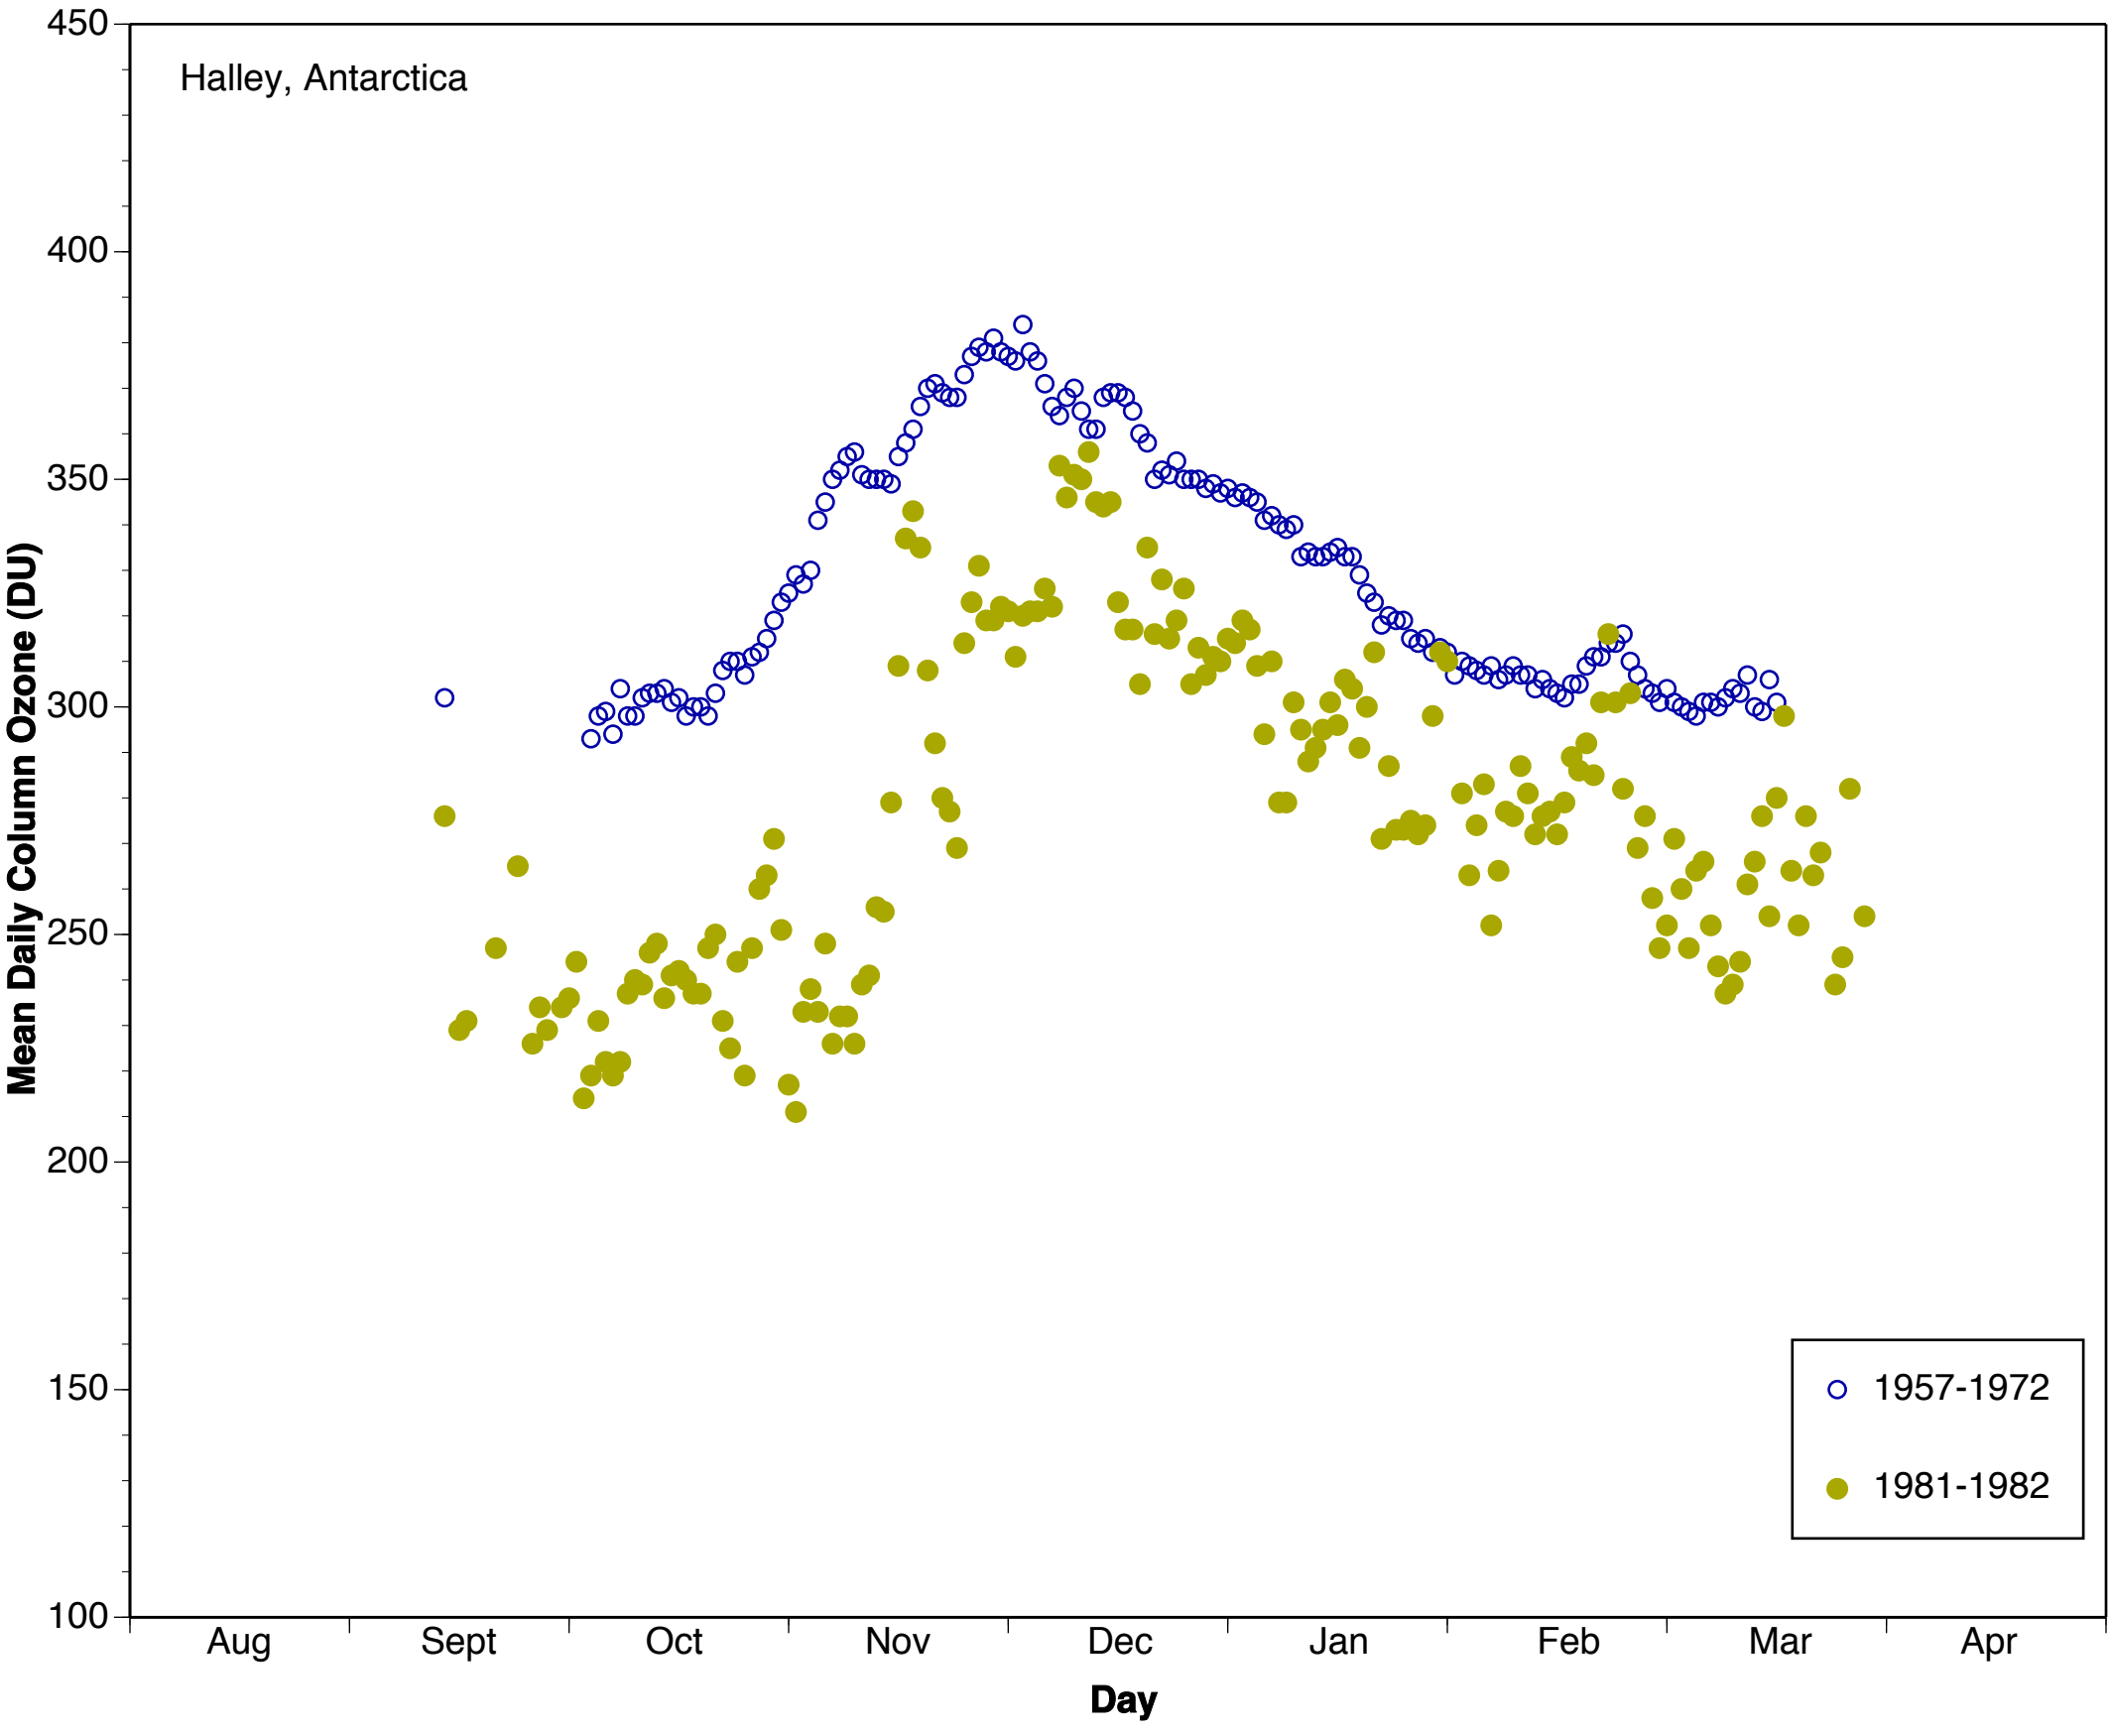

Halley, Antarctica

○ 1957-1972  
● 1973-1974

Halley, Antarctica

○ 1957-1972  
● 1974-1975

Halley, Antarctica

○ 1957-1972  
● 1975-1976

Halley, Antarctica

○ 1957-1972  
● 1976-1977

Halley, Antarctica

Mean Daily Column Ozone (DU)

○ 1957-1972  
● 1977-1978

Aug Sept Oct Nov Dec Jan Feb Mar Apr

Day

Halley, Antarctica

○ 1957-1972  
● 1978-1979

Halley, Antarctica

○ 1957-1972  
● 1979-1980

Halley, Antarctica

○ 1957-1972  
● 1981-1982

Halley, Antarctica

○ 1957-1972  
● 1985-1986

Halley, Antarctica

Halley, Antarctica

○ 1957-1972  
● 1988-1989

Halley, Antarctica

○ 1957-1972  
● 1989-1990

Halley, Antarctica

○ 1957-1972  
● 1991-1992

Halley, Antarctica

Halley, Antarctica

Halley, Antarctica

Halley, Antarctica