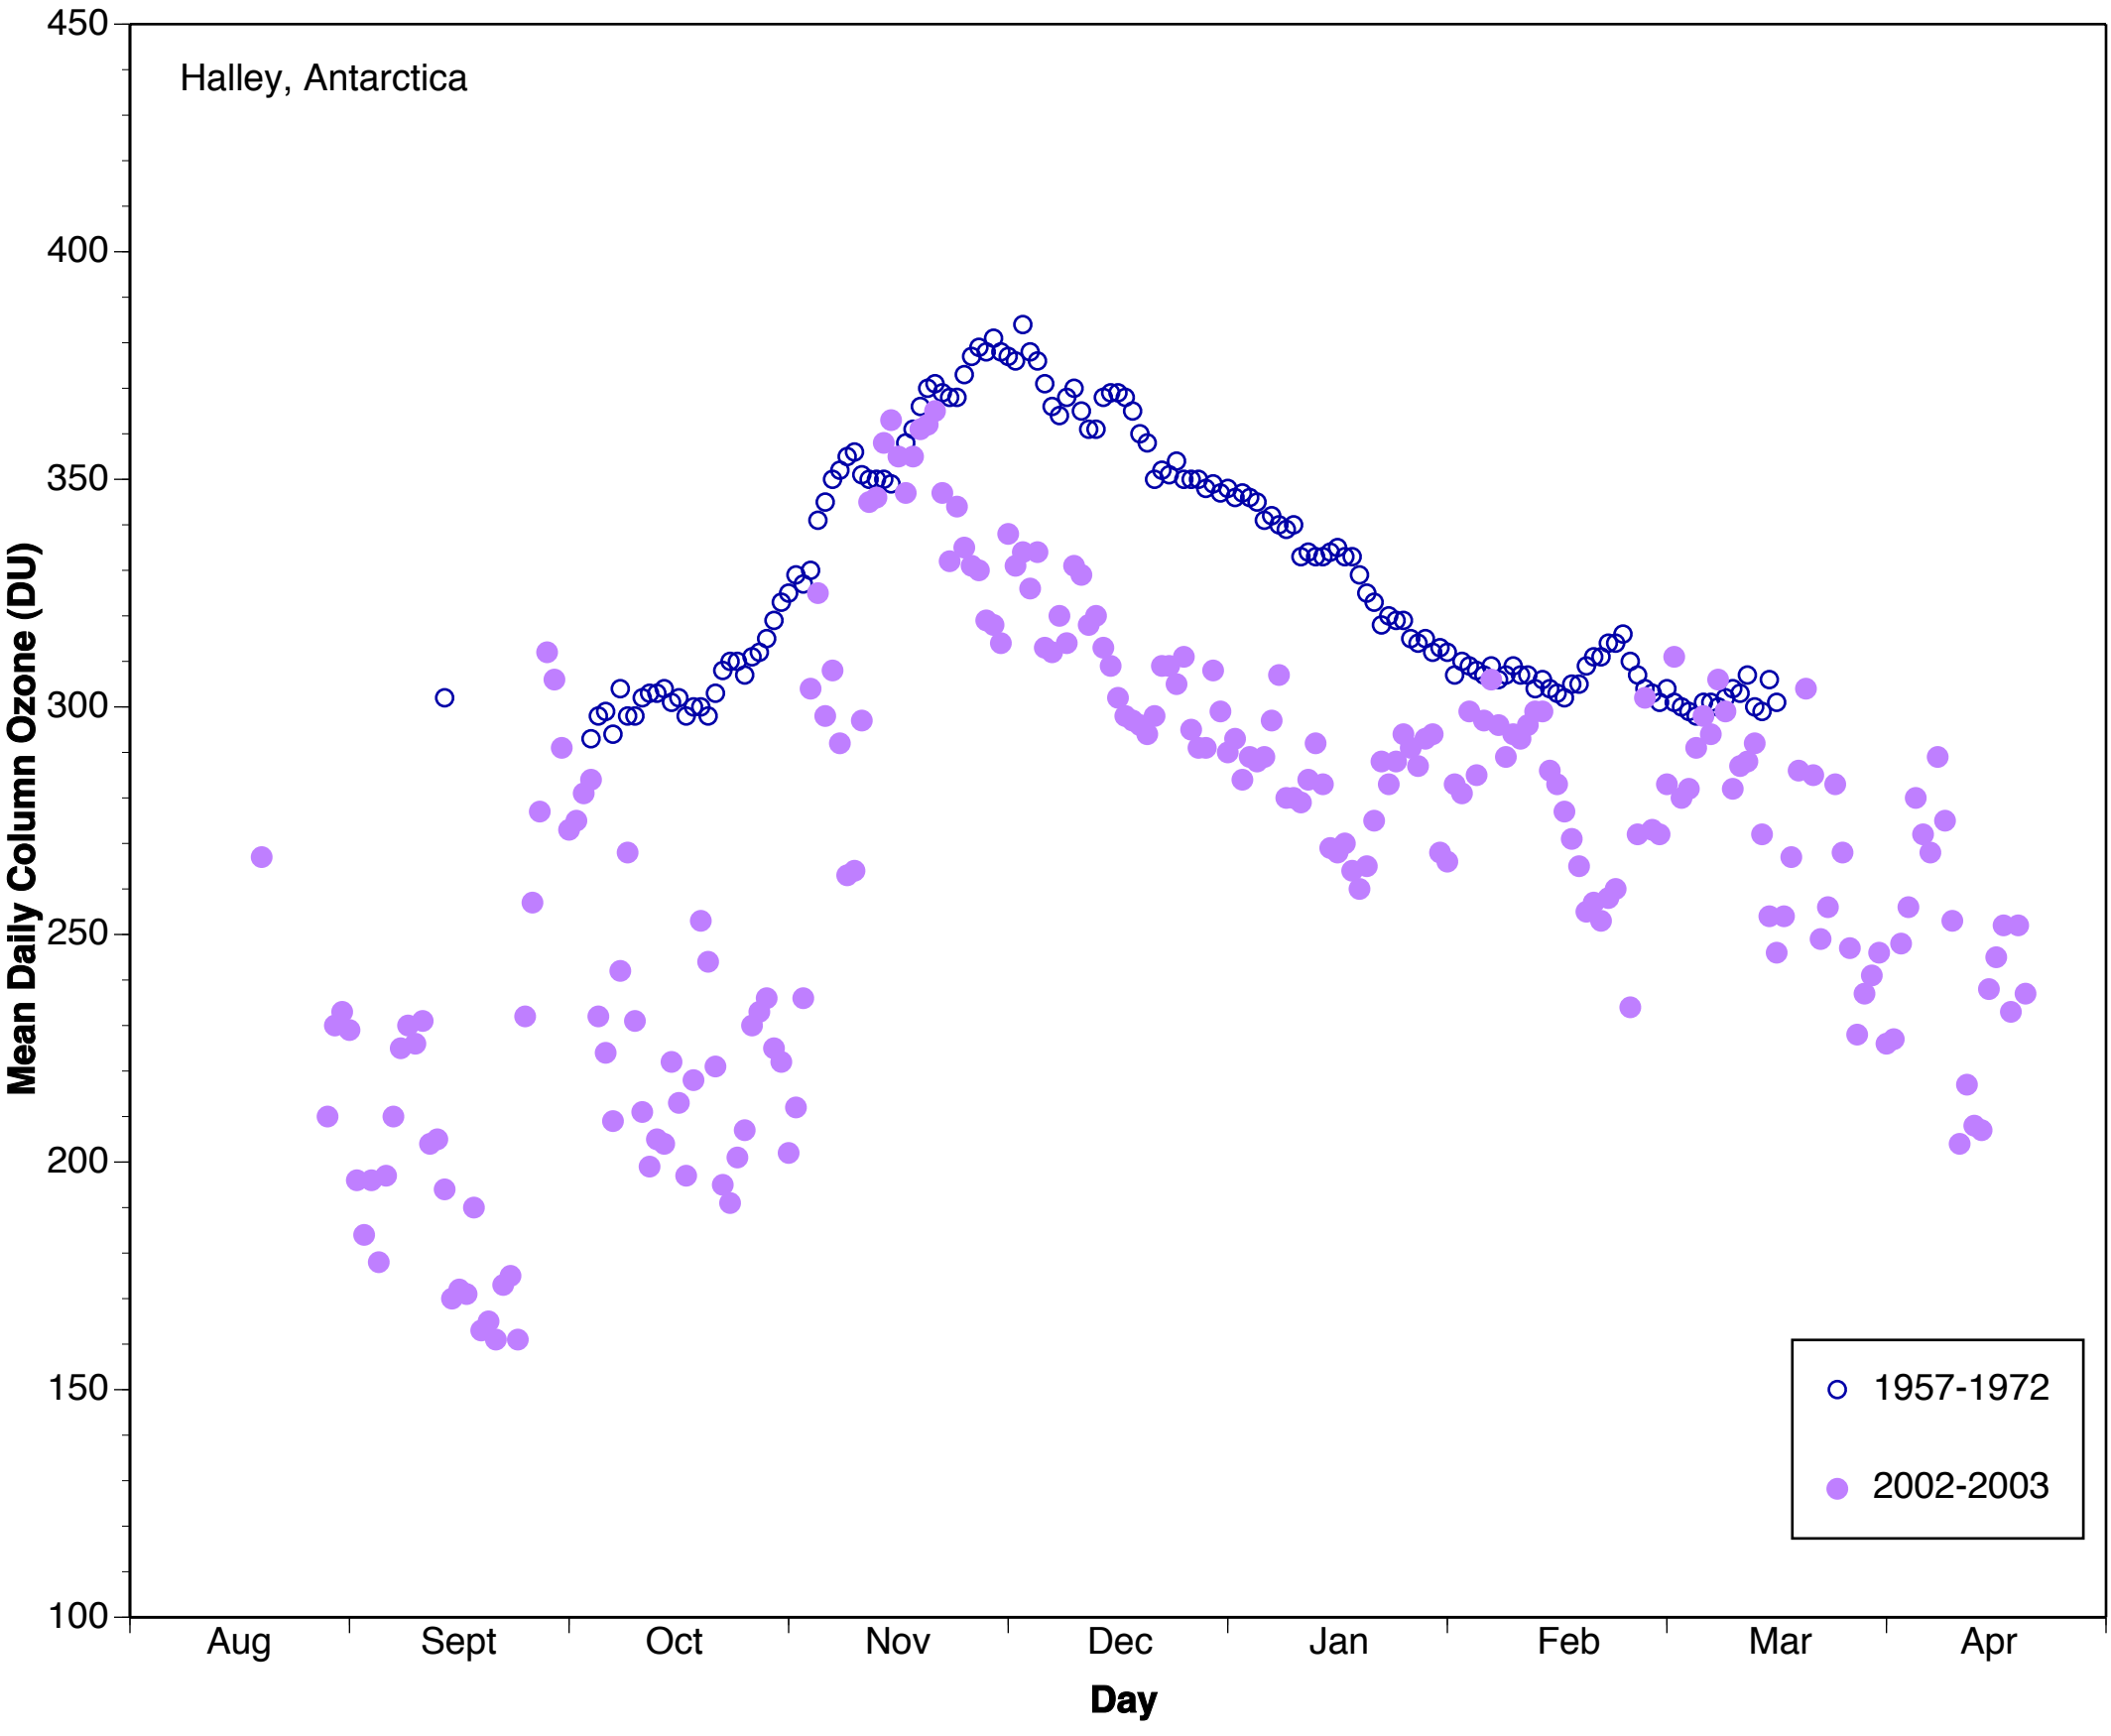

○ 1957-1972  
● 1979-1980

Halley, Antarctica

○ 1957-1972  
● 1981-1982

Halley, Antarctica

○ 1957-1972  
● 1985-1986

Halley, Antarctica

Halley, Antarctica

○ 1957-1972  
● 1988-1989

Halley, Antarctica

○ 1957-1972  
● 1989-1990

Halley, Antarctica

○ 1957-1972  
● 1991-1992

Halley, Antarctica

Halley, Antarctica

Halley, Antarctica

Halley, Antarctica

Halley, Antarctica

○ 1957-1972  
● 1998-1999

Halley, Antarctica

Halley, Antarctica

Mean Daily Column Ozone (DU)

Day

○ 1957-1972  
● 2000-2001

Halley, Antarctica

○ 1957-1972  
● 2002-2003

Halley, Antarctica

○ 1957-1972  
● 2003-2004

Halley, Antarctica

○ 1957-1972  
● 2004-2005

Halley, Antarctica

Halley, Antarctica

Halley, Antarctica