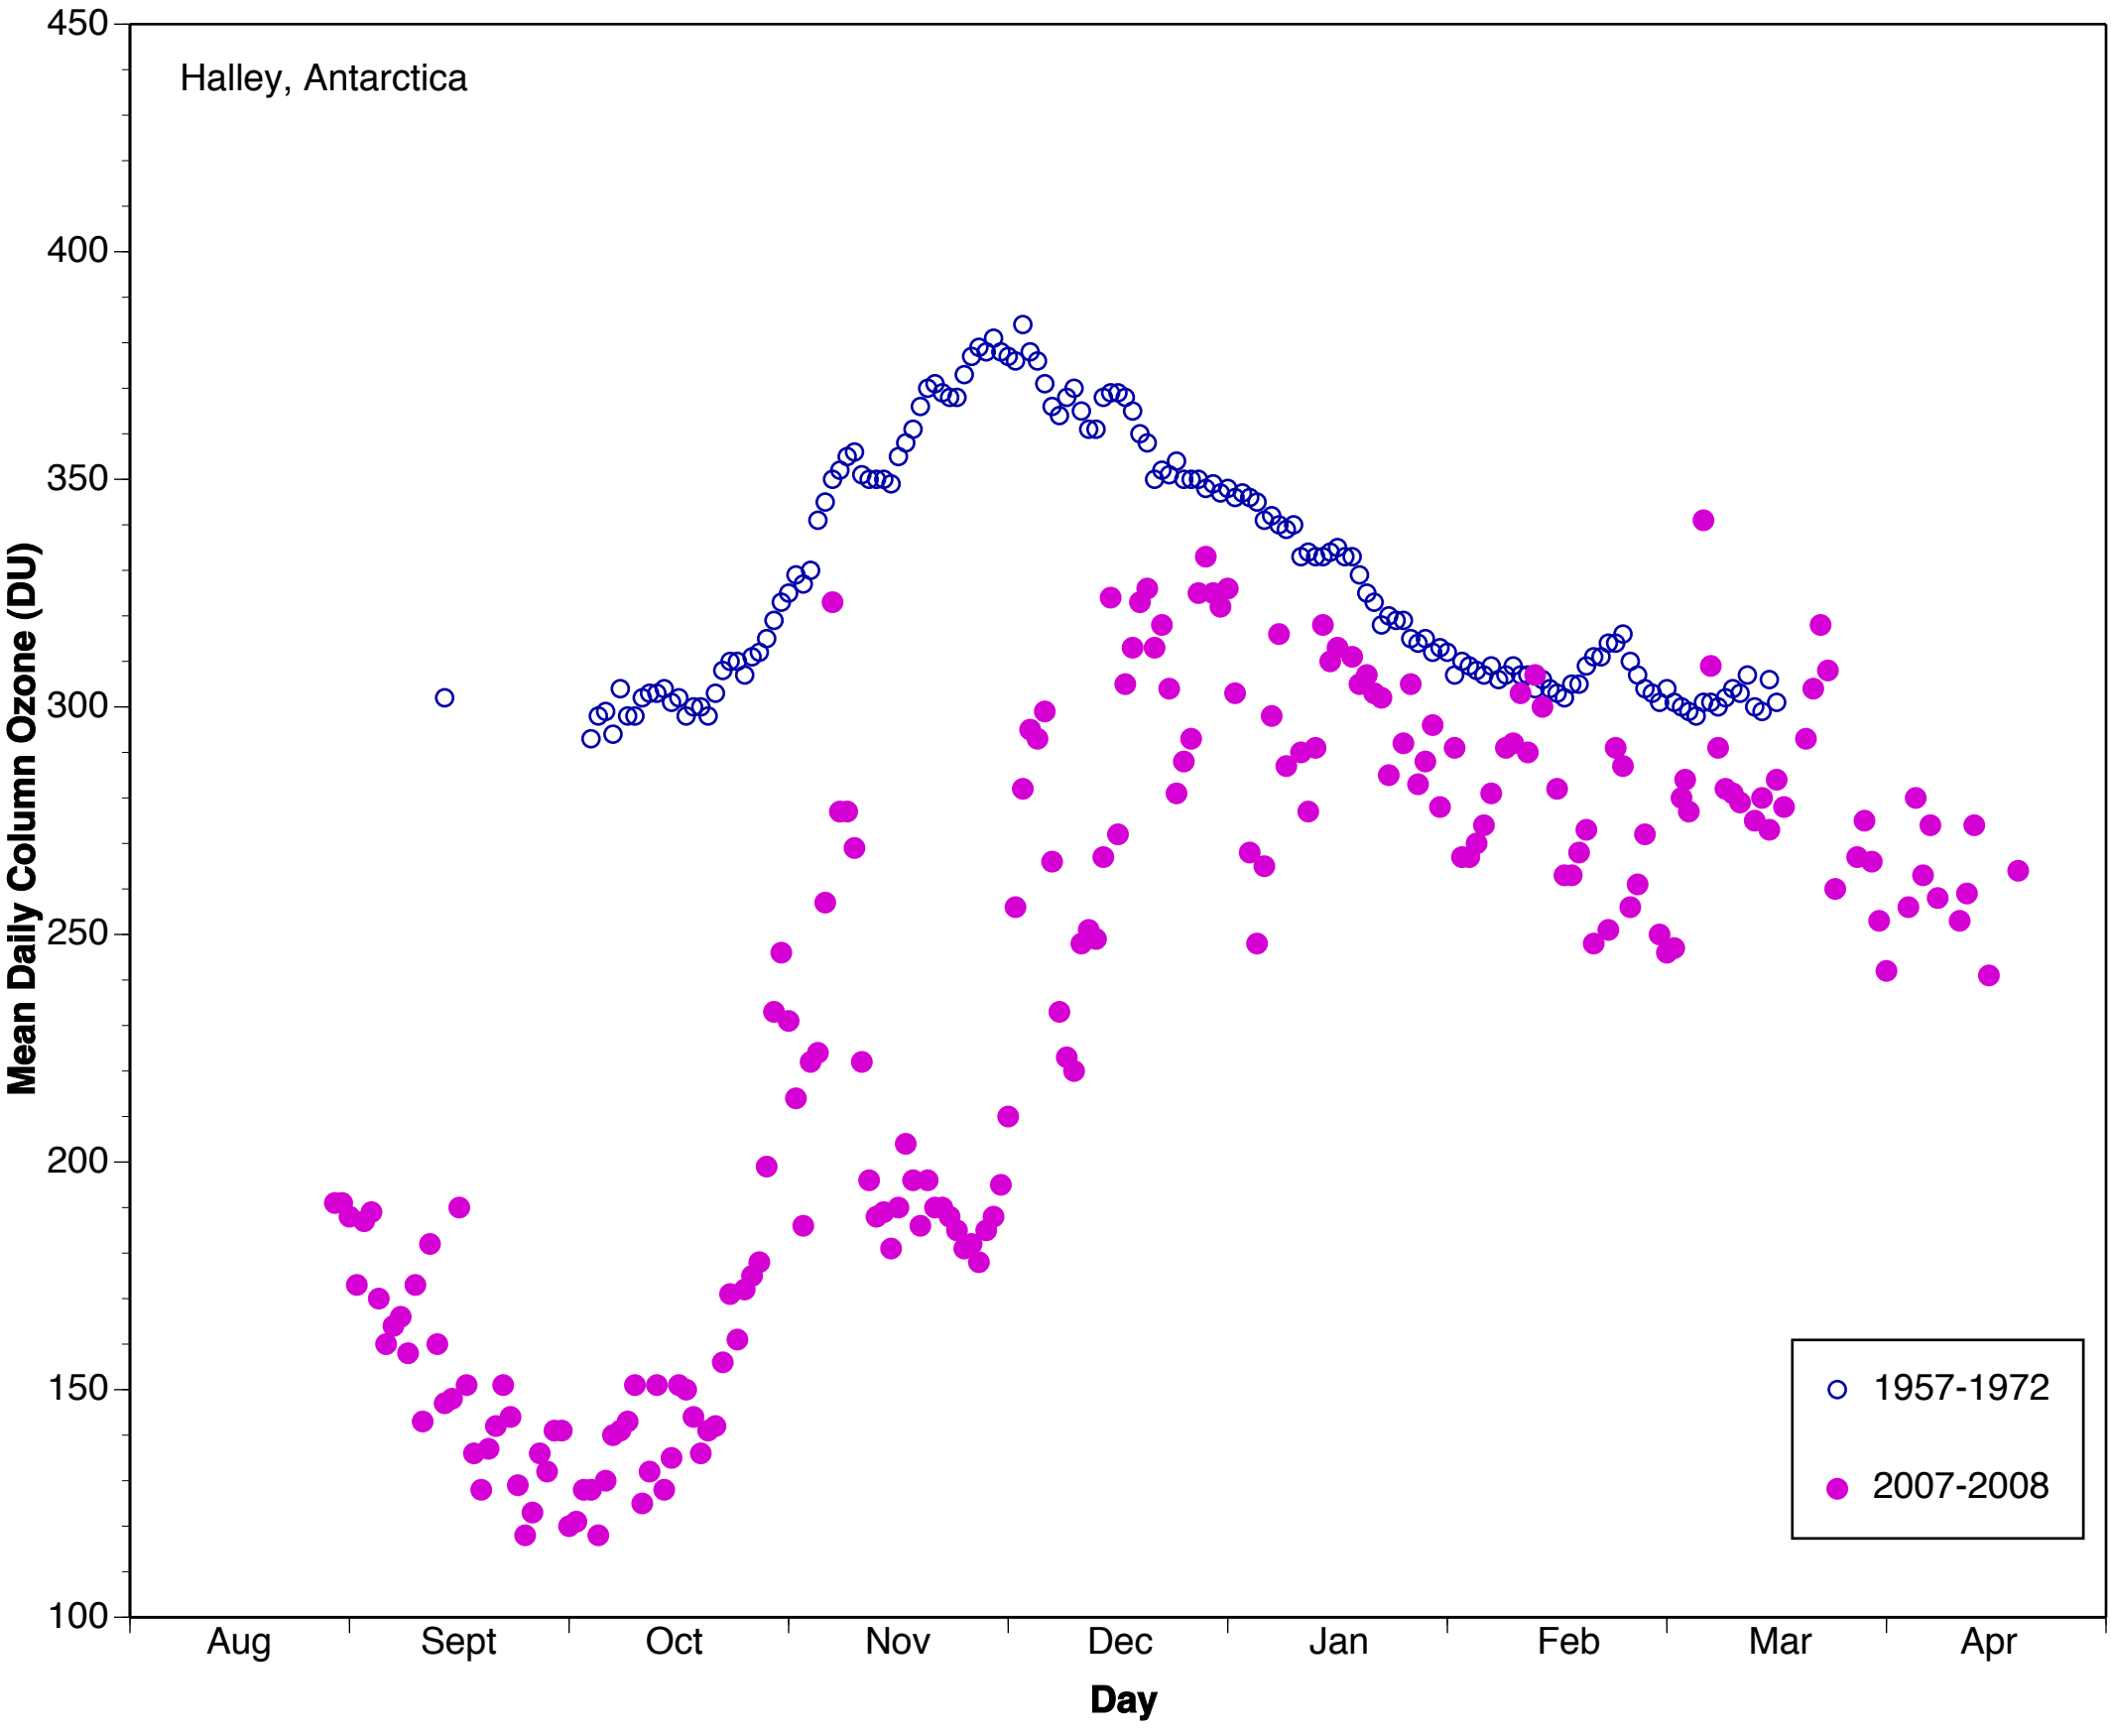

○ 1957-1972  
● 1979-1980

Halley, Antarctica

○ 1957-1972  
● 1981-1982

Halley, Antarctica

○ 1957-1972  
● 1985-1986

Halley, Antarctica

Halley, Antarctica

○ 1957-1972  
● 1988-1989

Halley, Antarctica

○ 1957-1972  
● 1989-1990

Halley, Antarctica

○ 1957-1972  
● 1991-1992

Halley, Antarctica

Halley, Antarctica

Halley, Antarctica

Halley, Antarctica

○ 1957-1972  
● 2002-2003

Halley, Antarctica

○ 1957-1972  
● 2003-2004

Halley, Antarctica

○ 1957-1972  
● 2004-2005

Halley, Antarctica

Halley, Antarctica

Halley, Antarctica

Mean Daily Column Ozone (DU)

Day

○ 1957-1972  
● 2007-2008

Halley, Antarctica

○ 1957-1972  
● 2008-2009

Halley, Antarctica

Halley, Antarctica