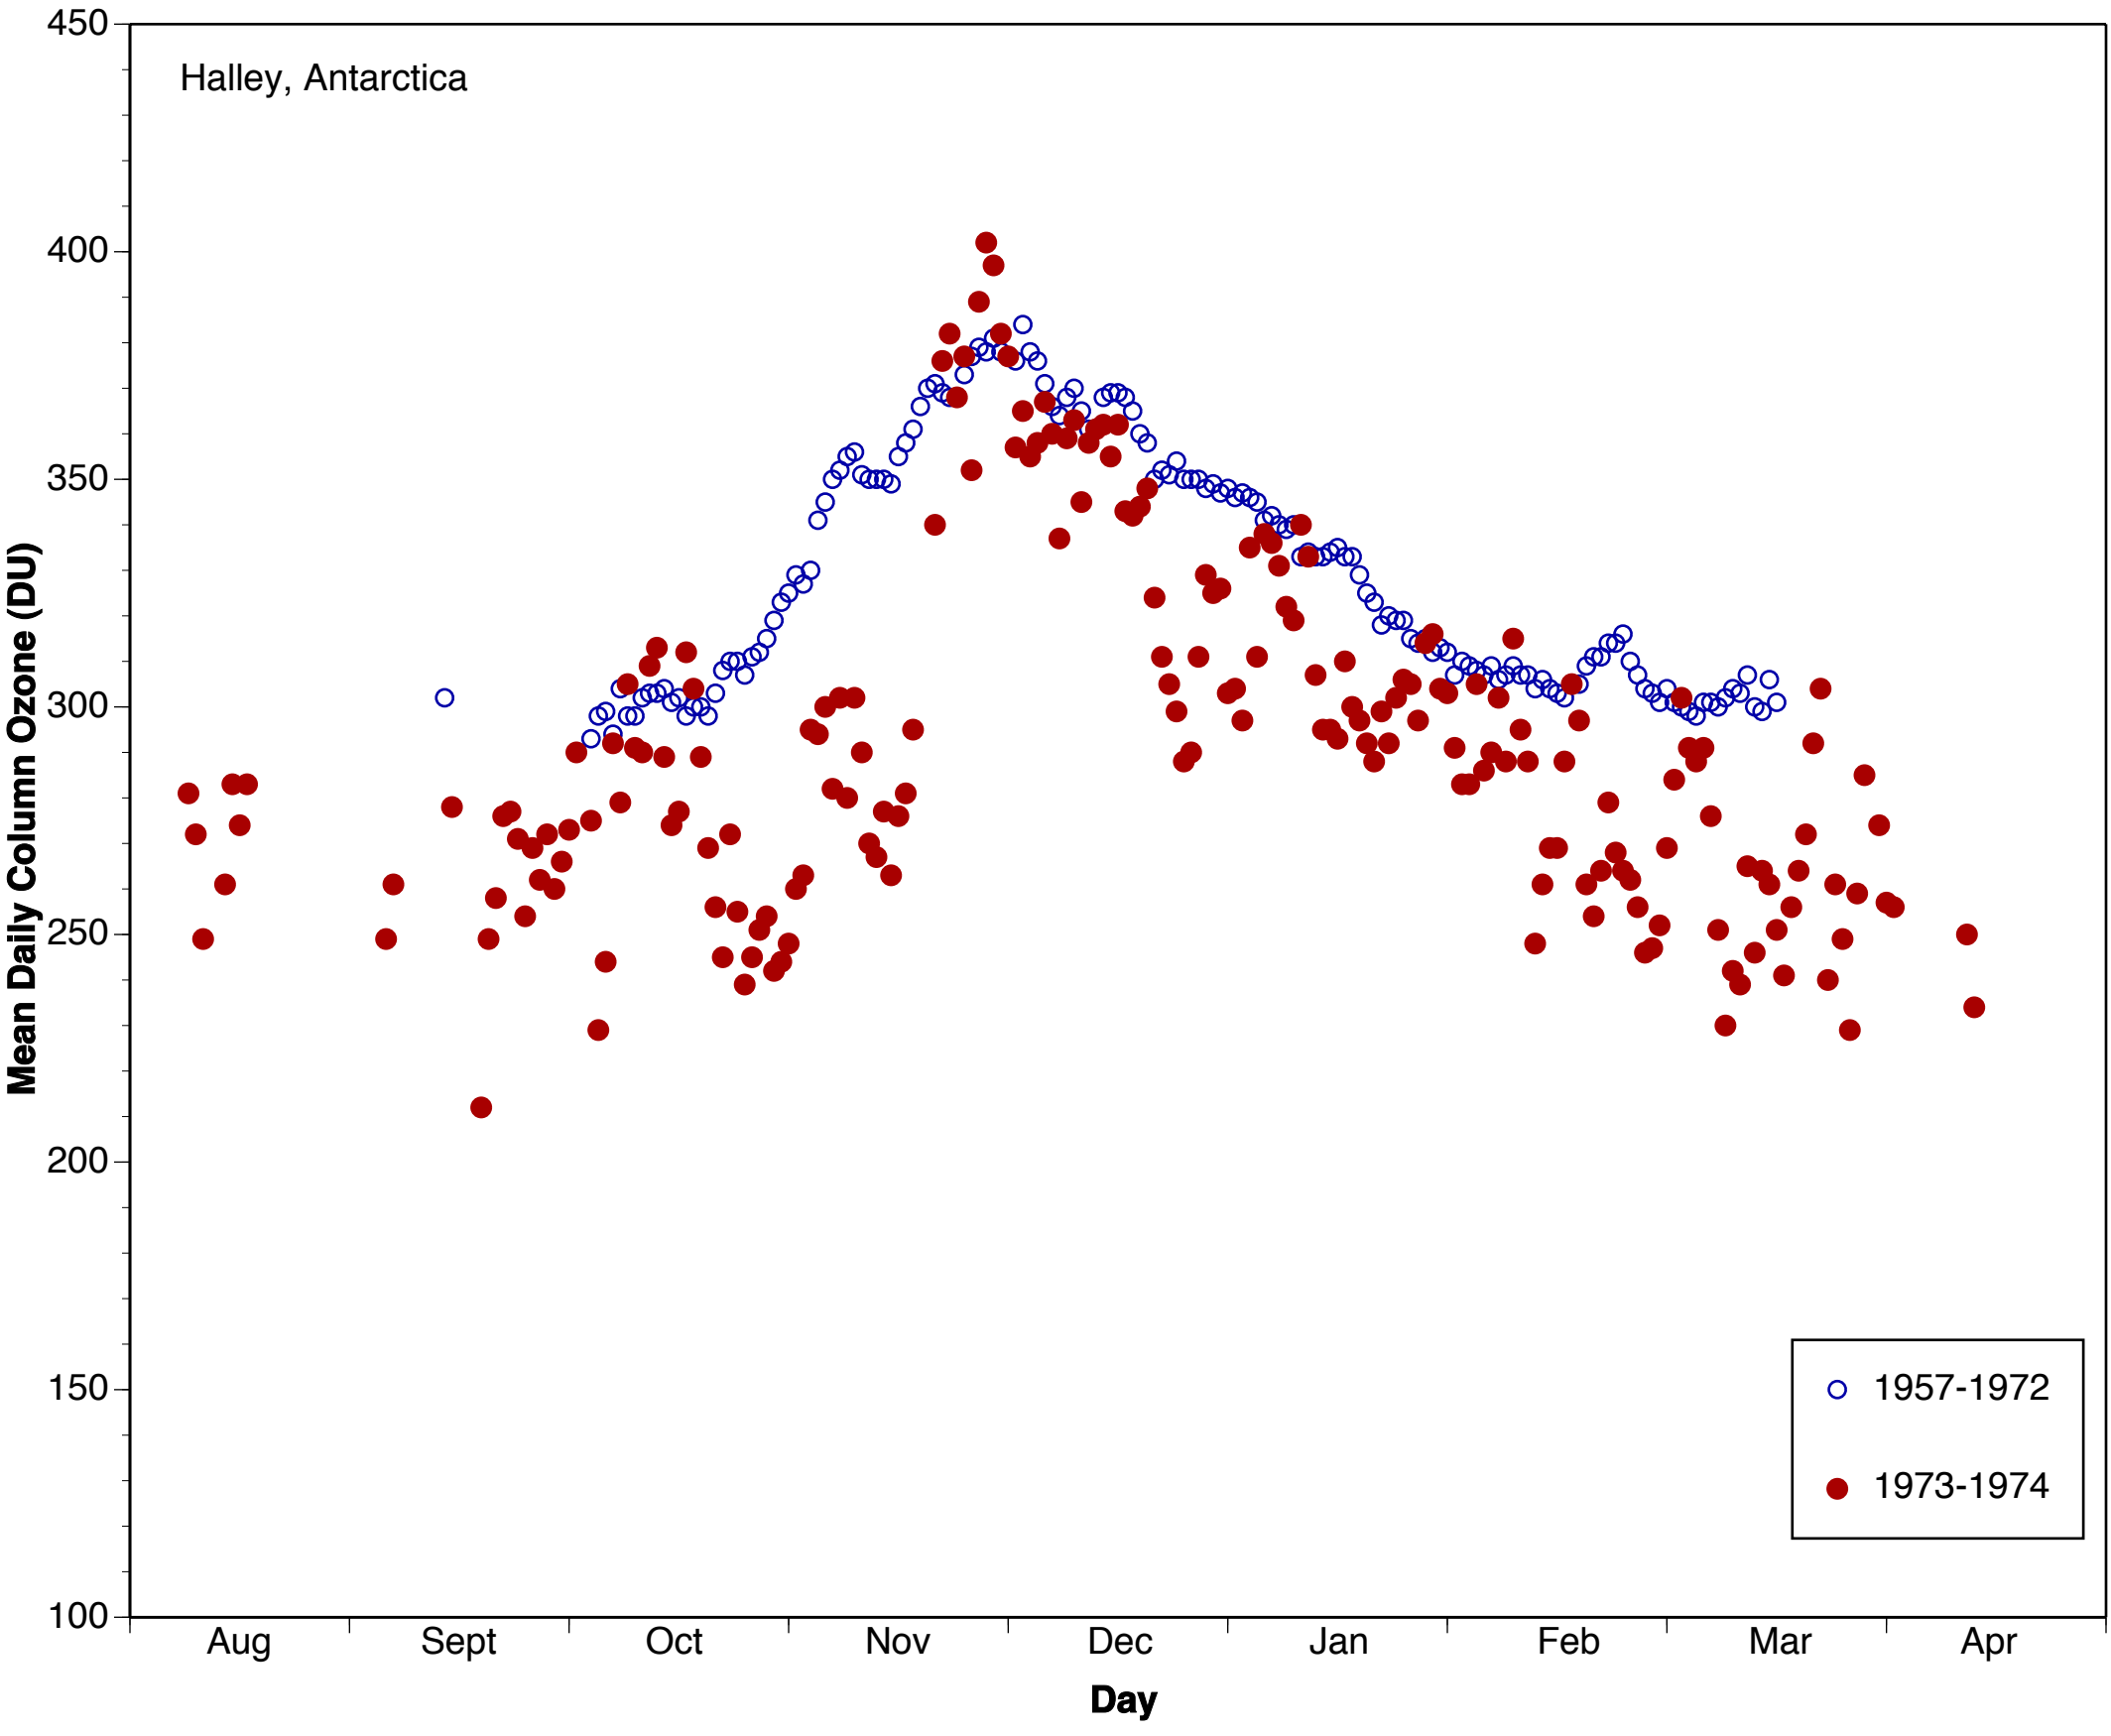

Halley, Antarctica

○ 1957-1972  
● 1973-1974

Halley, Antarctica

○ 1957-1972  
● 1974-1975

Halley, Antarctica

○ 1957-1972  
● 1975-1976

Halley, Antarctica

○ 1957-1972  
● 1976-1977

Halley, Antarctica

Mean Daily Column Ozone (DU)

○ 1957-1972  
● 1977-1978

Aug Sept Oct Nov Dec Jan Feb Mar Apr

Day

Halley, Antarctica

○ 1957-1972  
● 1978-1979

Halley, Antarctica

○ 1957-1972  
● 1979-1980

Halley, Antarctica

○ 1957-1972  
● 1981-1982

Halley, Antarctica

○ 1957-1972  
● 1985-1986

Halley, Antarctica

Halley, Antarctica

○ 1957-1972  
● 1988-1989

Halley, Antarctica

○ 1957-1972  
● 1989-1990

Halley, Antarctica

○ 1957-1972  
● 1991-1992

Halley, Antarctica

Halley, Antarctica

Halley, Antarctica

Halley, Antarctica