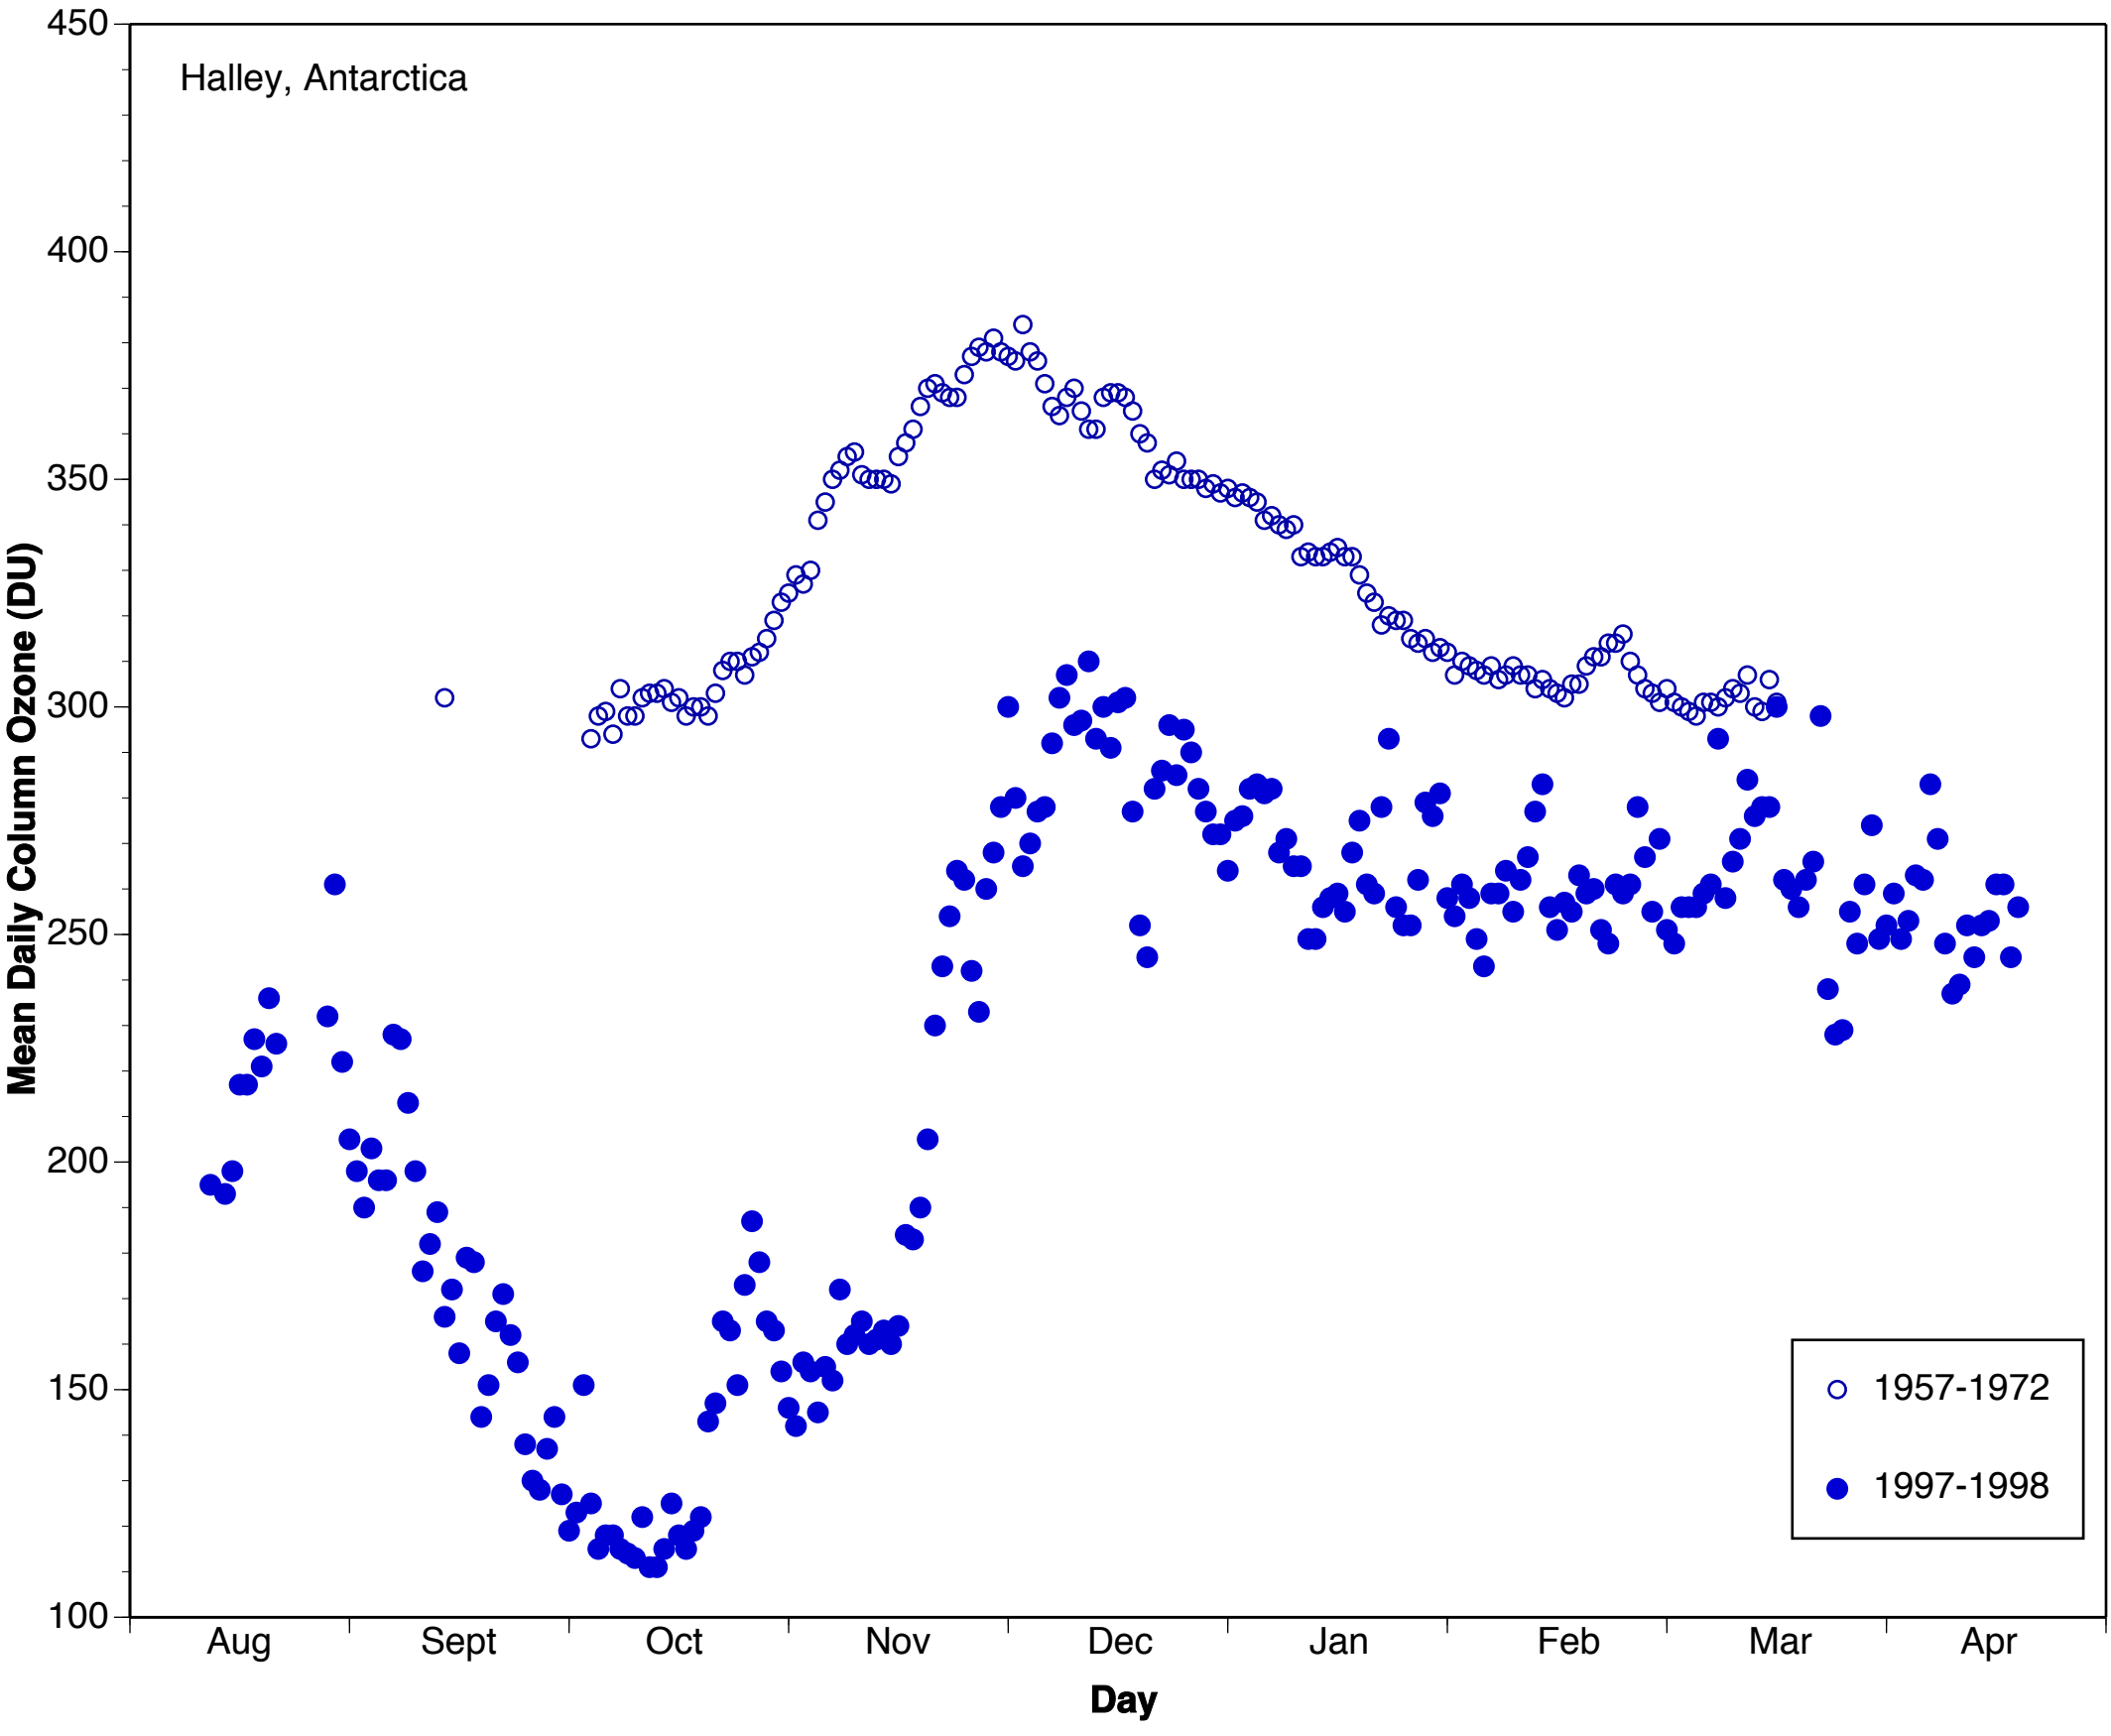

○ 1957-1972  
● 1979-1980

Halley, Antarctica

○ 1957-1972  
● 1981-1982

Halley, Antarctica

○ 1957-1972  
● 1985-1986

Halley, Antarctica

Halley, Antarctica

○ 1957-1972  
● 1988-1989

Halley, Antarctica

○ 1957-1972  
● 1989-1990

Halley, Antarctica

○ 1957-1972  
● 1991-1992

Halley, Antarctica

Halley, Antarctica

Halley, Antarctica

Halley, Antarctica

Halley, Antarctica

○ 1957-1972  
● 1998-1999

Halley, Antarctica

Halley, Antarctica

Mean Daily Column Ozone (DU)

Day

○ 1957-1972  
● 2000-2001

Halley, Antarctica

○ 1957-1972  
● 2002-2003

Halley, Antarctica

○ 1957-1972  
● 2003-2004

Halley, Antarctica

○ 1957-1972  
● 2004-2005

Halley, Antarctica

Halley, Antarctica

Halley, Antarctica