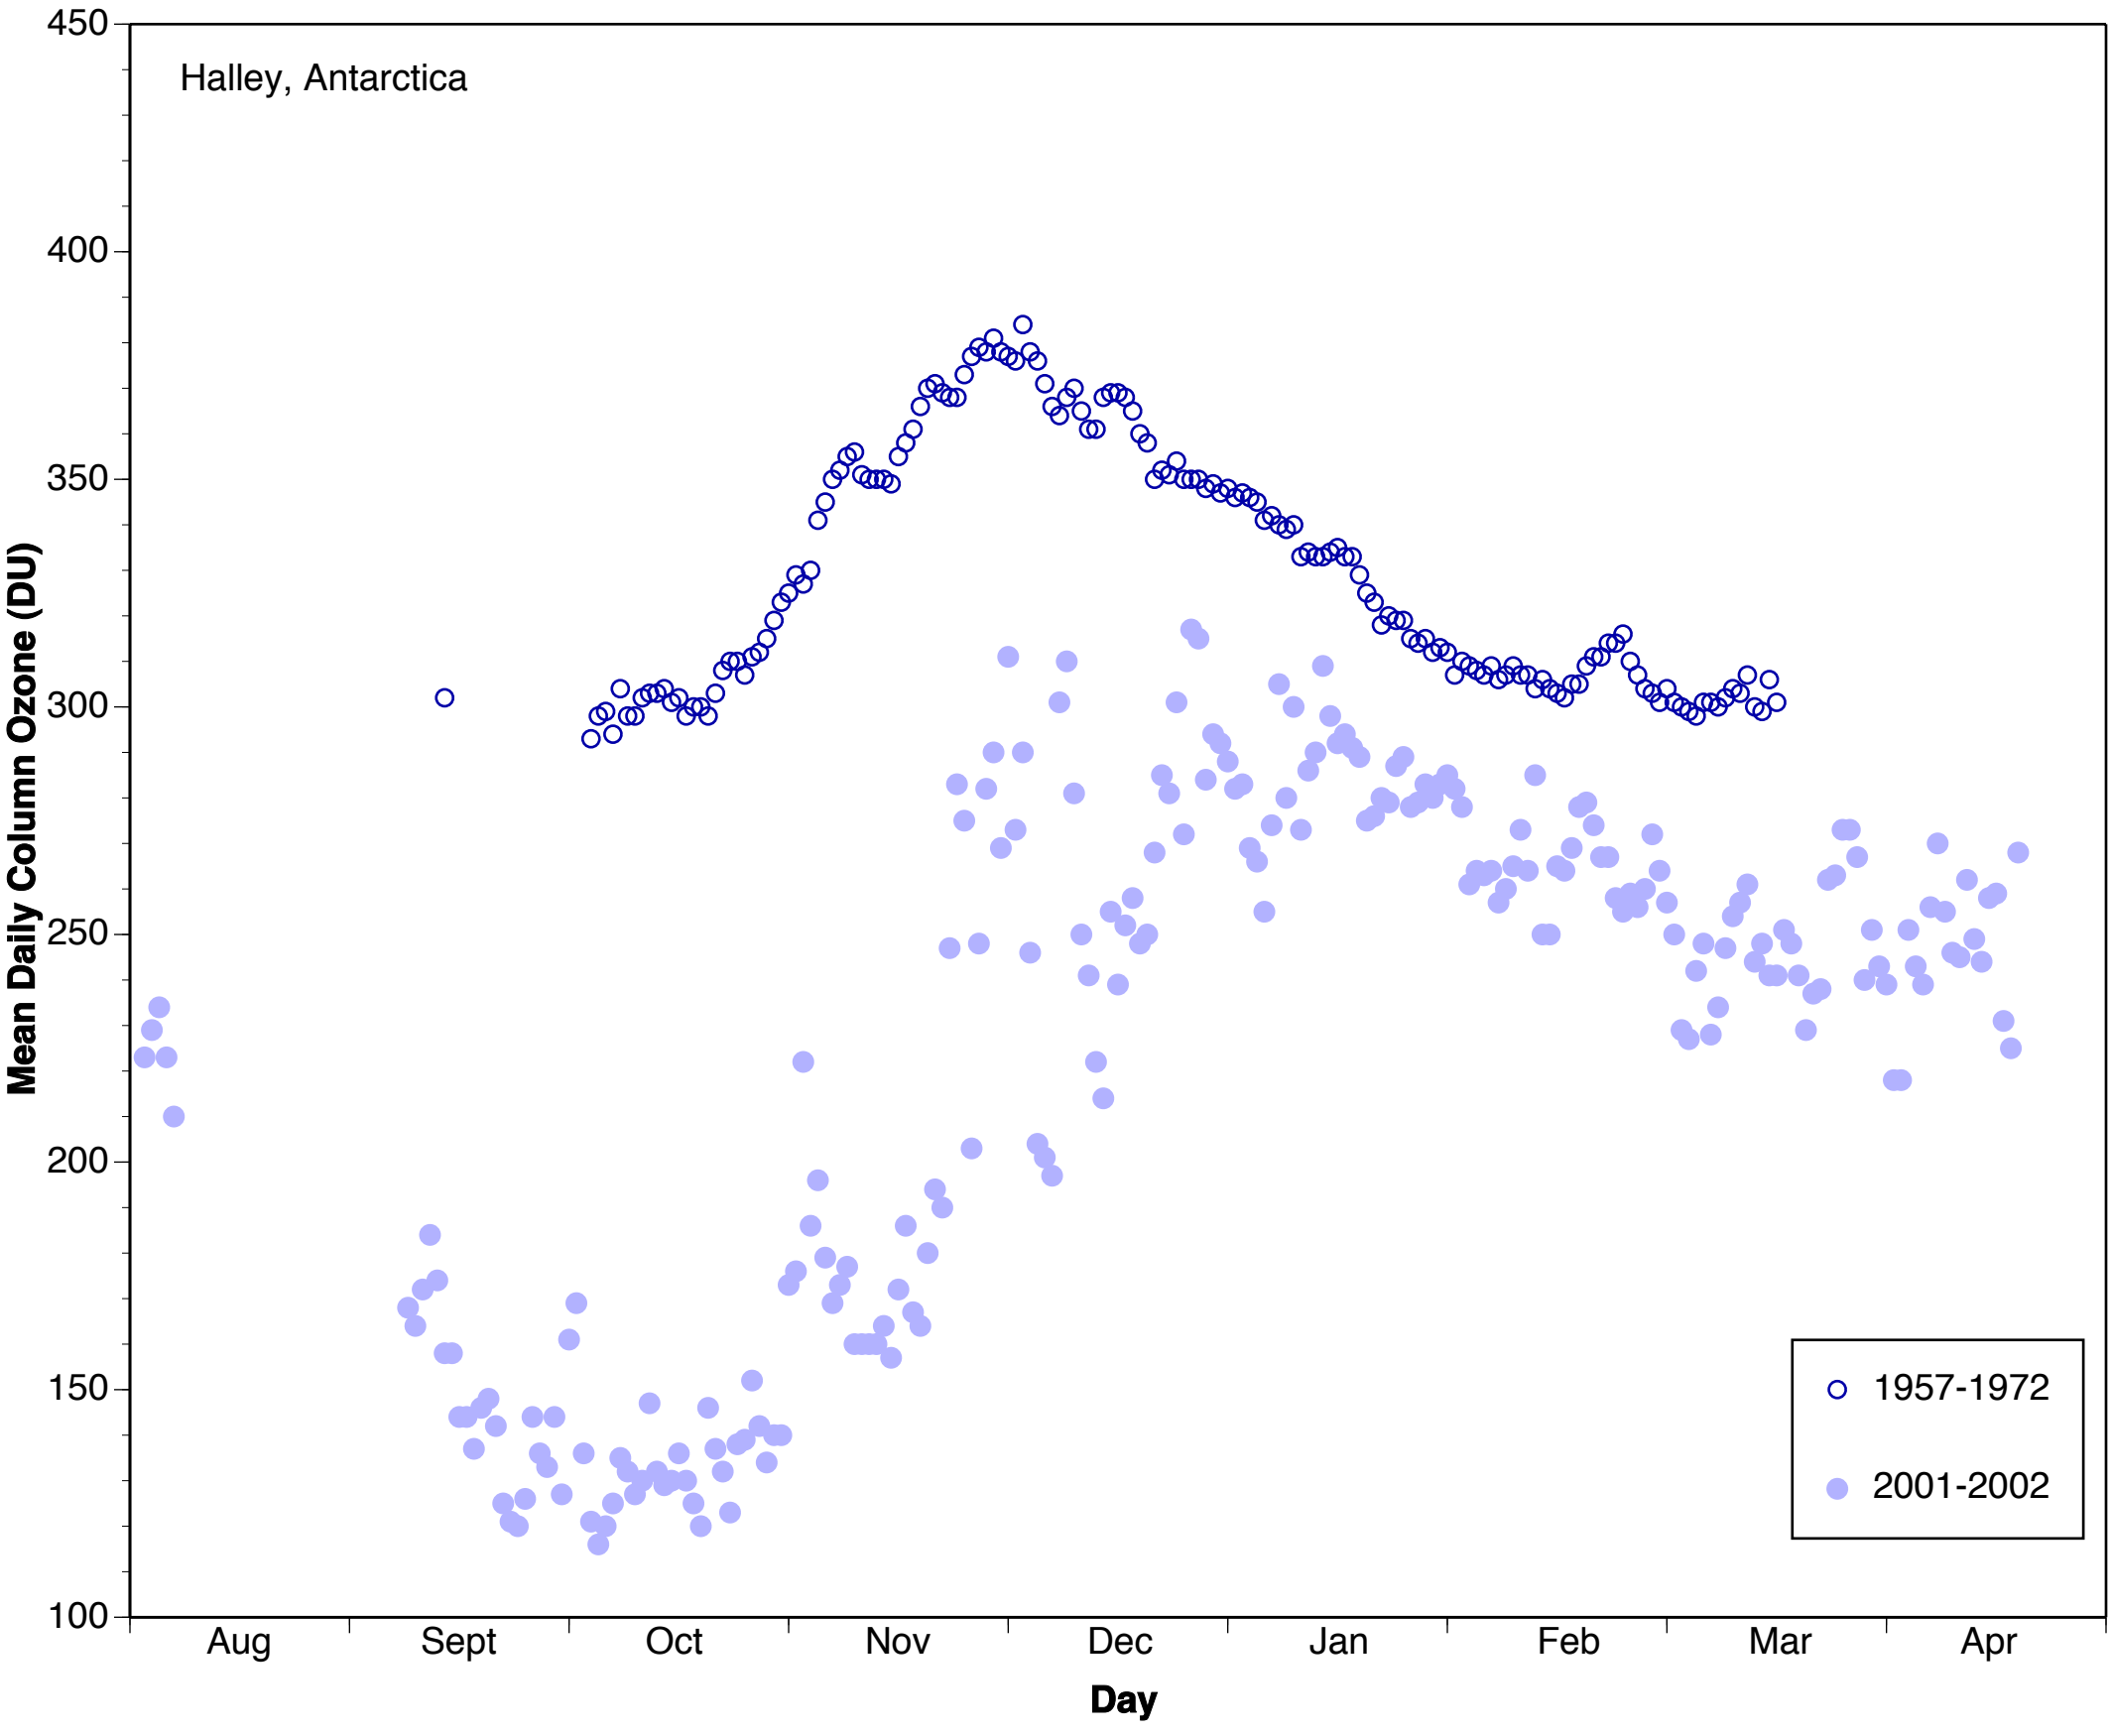

○ 1957-1972  
● 1979-1980

Halley, Antarctica

○ 1957-1972  
● 1981-1982

Halley, Antarctica

○ 1957-1972  
● 1985-1986

Halley, Antarctica

Halley, Antarctica

○ 1957-1972  
● 1988-1989

Halley, Antarctica

○ 1957-1972  
● 1989-1990

Halley, Antarctica

○ 1957-1972  
● 1991-1992

Halley, Antarctica

Halley, Antarctica

Halley, Antarctica

Halley, Antarctica

Halley, Antarctica

○ 1957-1972  
● 1998-1999

Halley, Antarctica

Halley, Antarctica

Mean Daily Column Ozone (DU)

Day

○ 1957-1972  
● 2000-2001

Halley, Antarctica

○ 1957-1972  
● 2002-2003

Halley, Antarctica

○ 1957-1972  
● 2003-2004

Halley, Antarctica

○ 1957-1972  
● 2004-2005

Halley, Antarctica

Halley, Antarctica

Halley, Antarctica