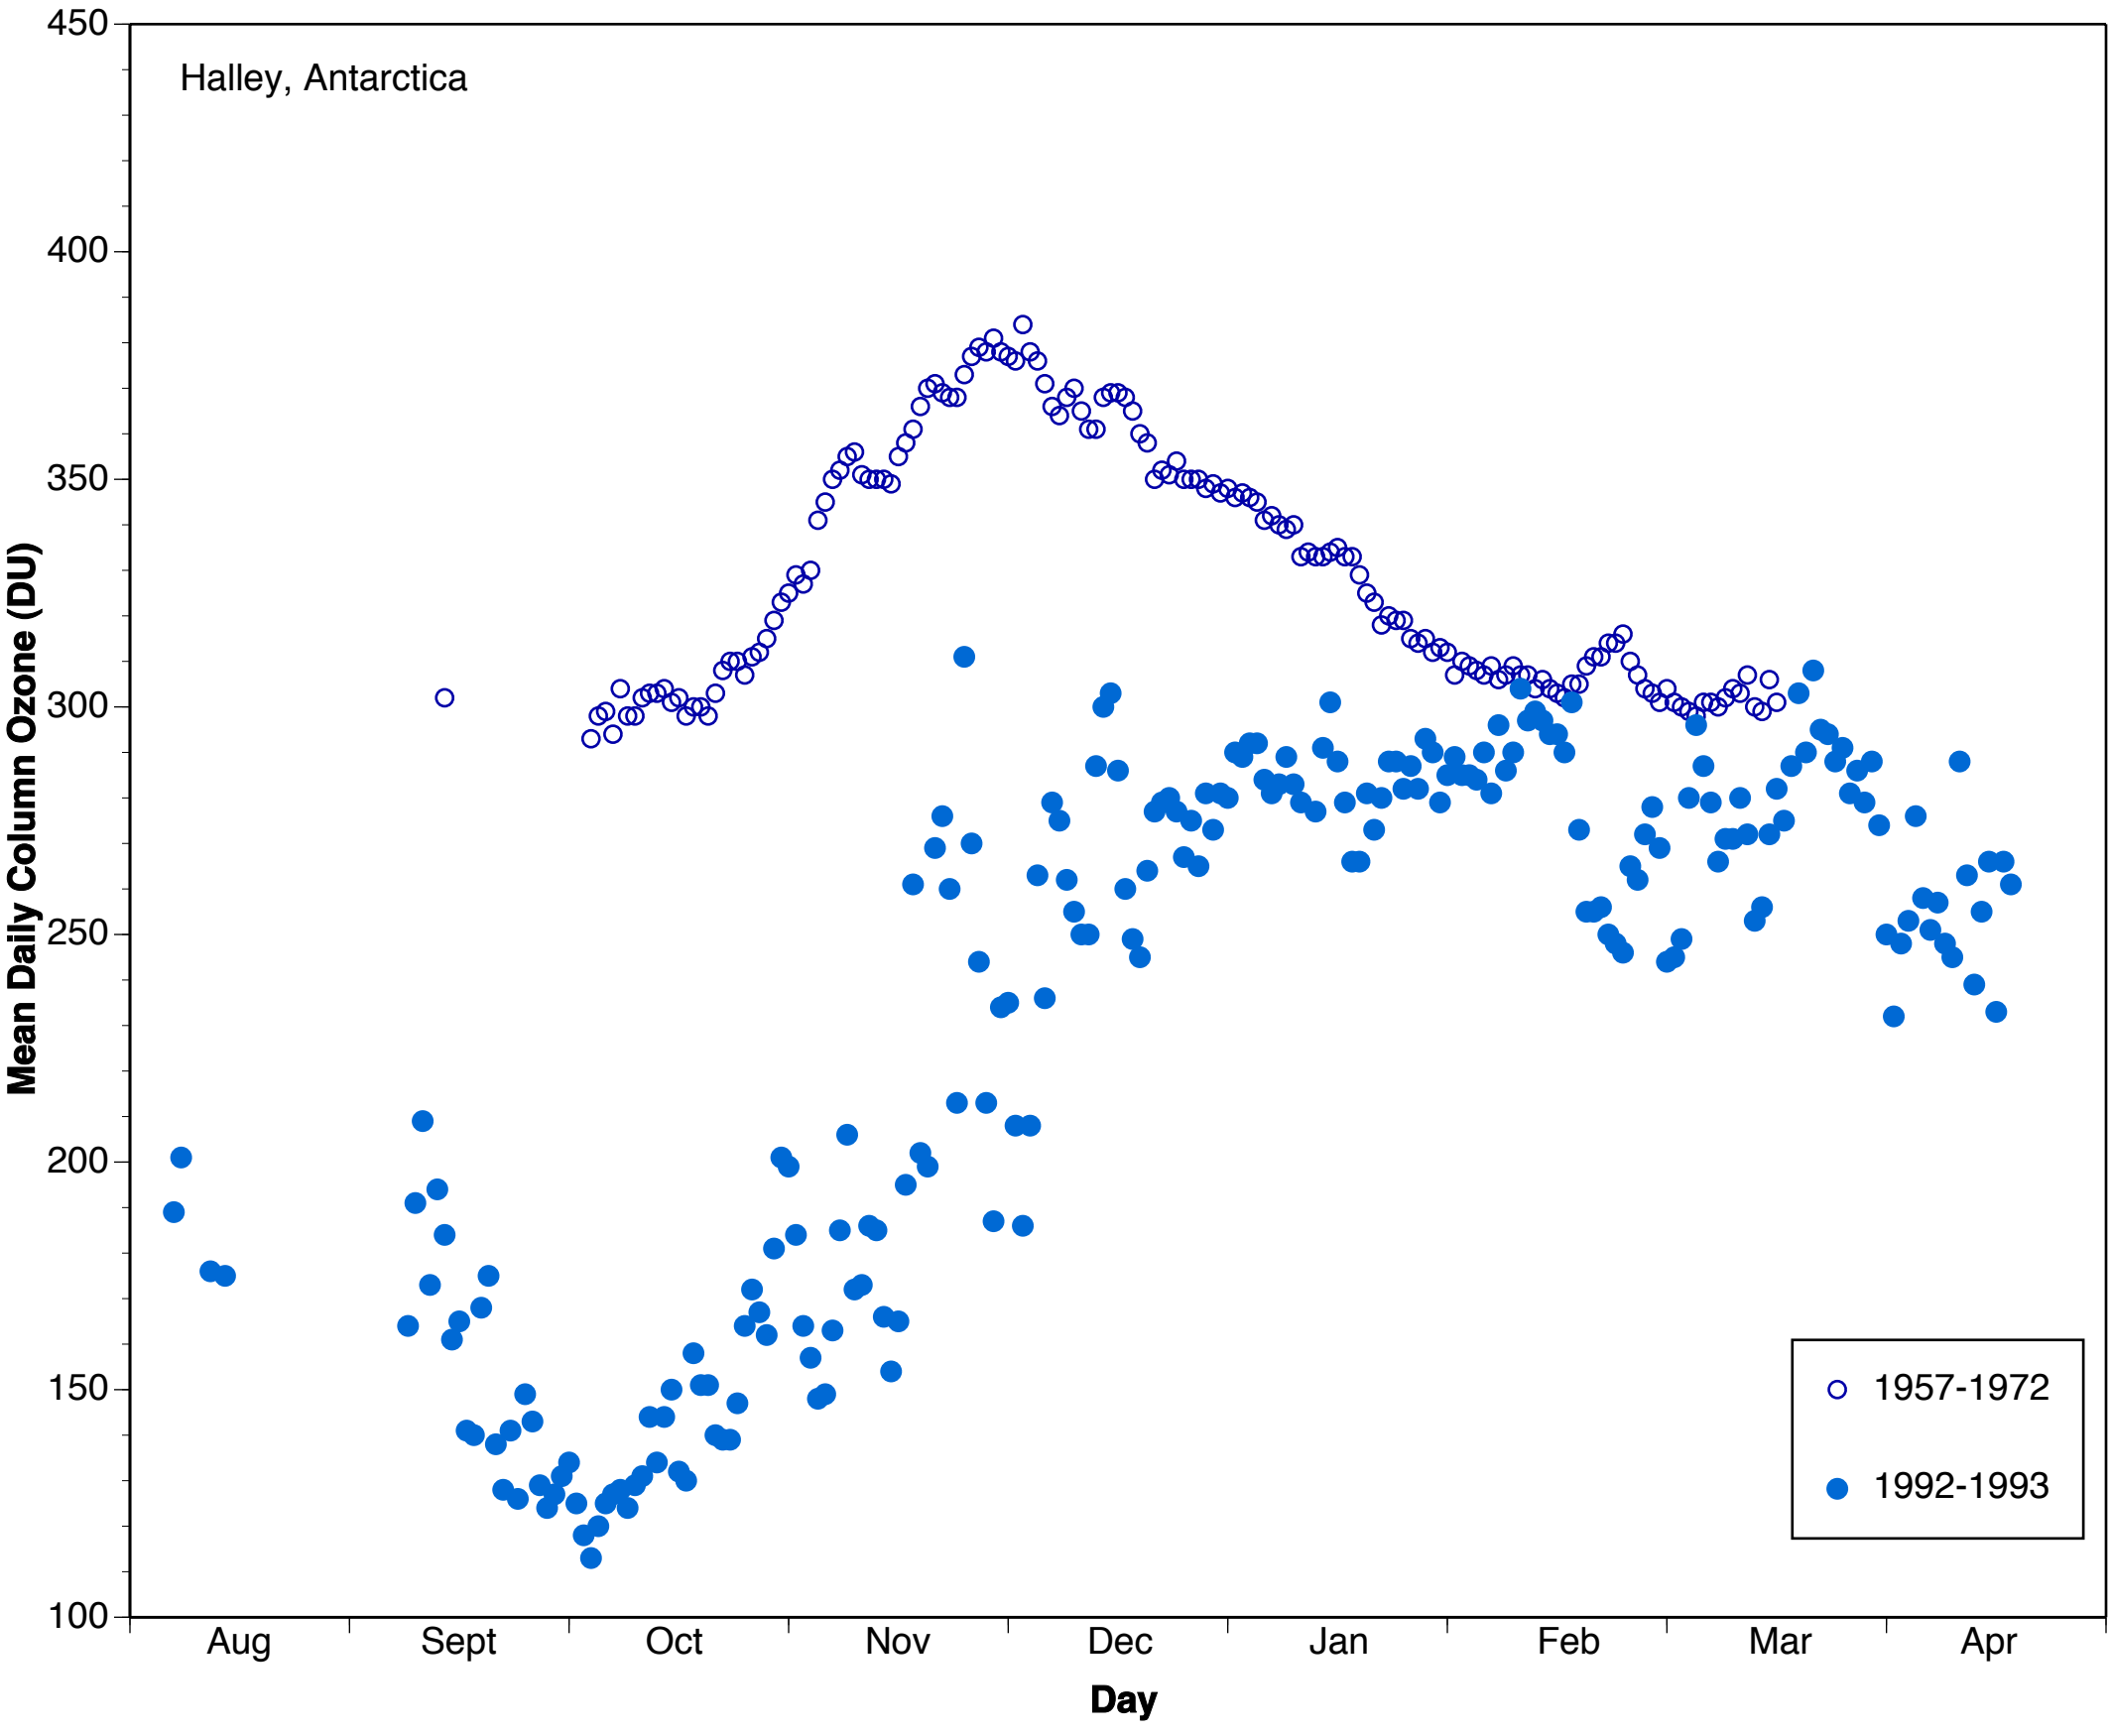

○ 1957-1972  
● 1979-1980

Halley, Antarctica

○ 1957-1972  
● 1981-1982

Halley, Antarctica

○ 1957-1972  
● 1985-1986

Halley, Antarctica

Halley, Antarctica

○ 1957-1972  
● 1988-1989

Halley, Antarctica

○ 1957-1972  
● 1989-1990

Halley, Antarctica

○ 1957-1972  
● 1991-1992

Halley, Antarctica

Halley, Antarctica

Halley, Antarctica

Halley, Antarctica

Halley, Antarctica

○ 1957-1972  
● 1998-1999

Halley, Antarctica

Halley, Antarctica

Mean Daily Column Ozone (DU)

Day

○ 1957-1972  
● 2000-2001

Halley, Antarctica

○ 1957-1972  
● 2002-2003

Halley, Antarctica

○ 1957-1972  
● 2003-2004

Halley, Antarctica

○ 1957-1972  
● 2004-2005

Halley, Antarctica

Halley, Antarctica

Halley, Antarctica