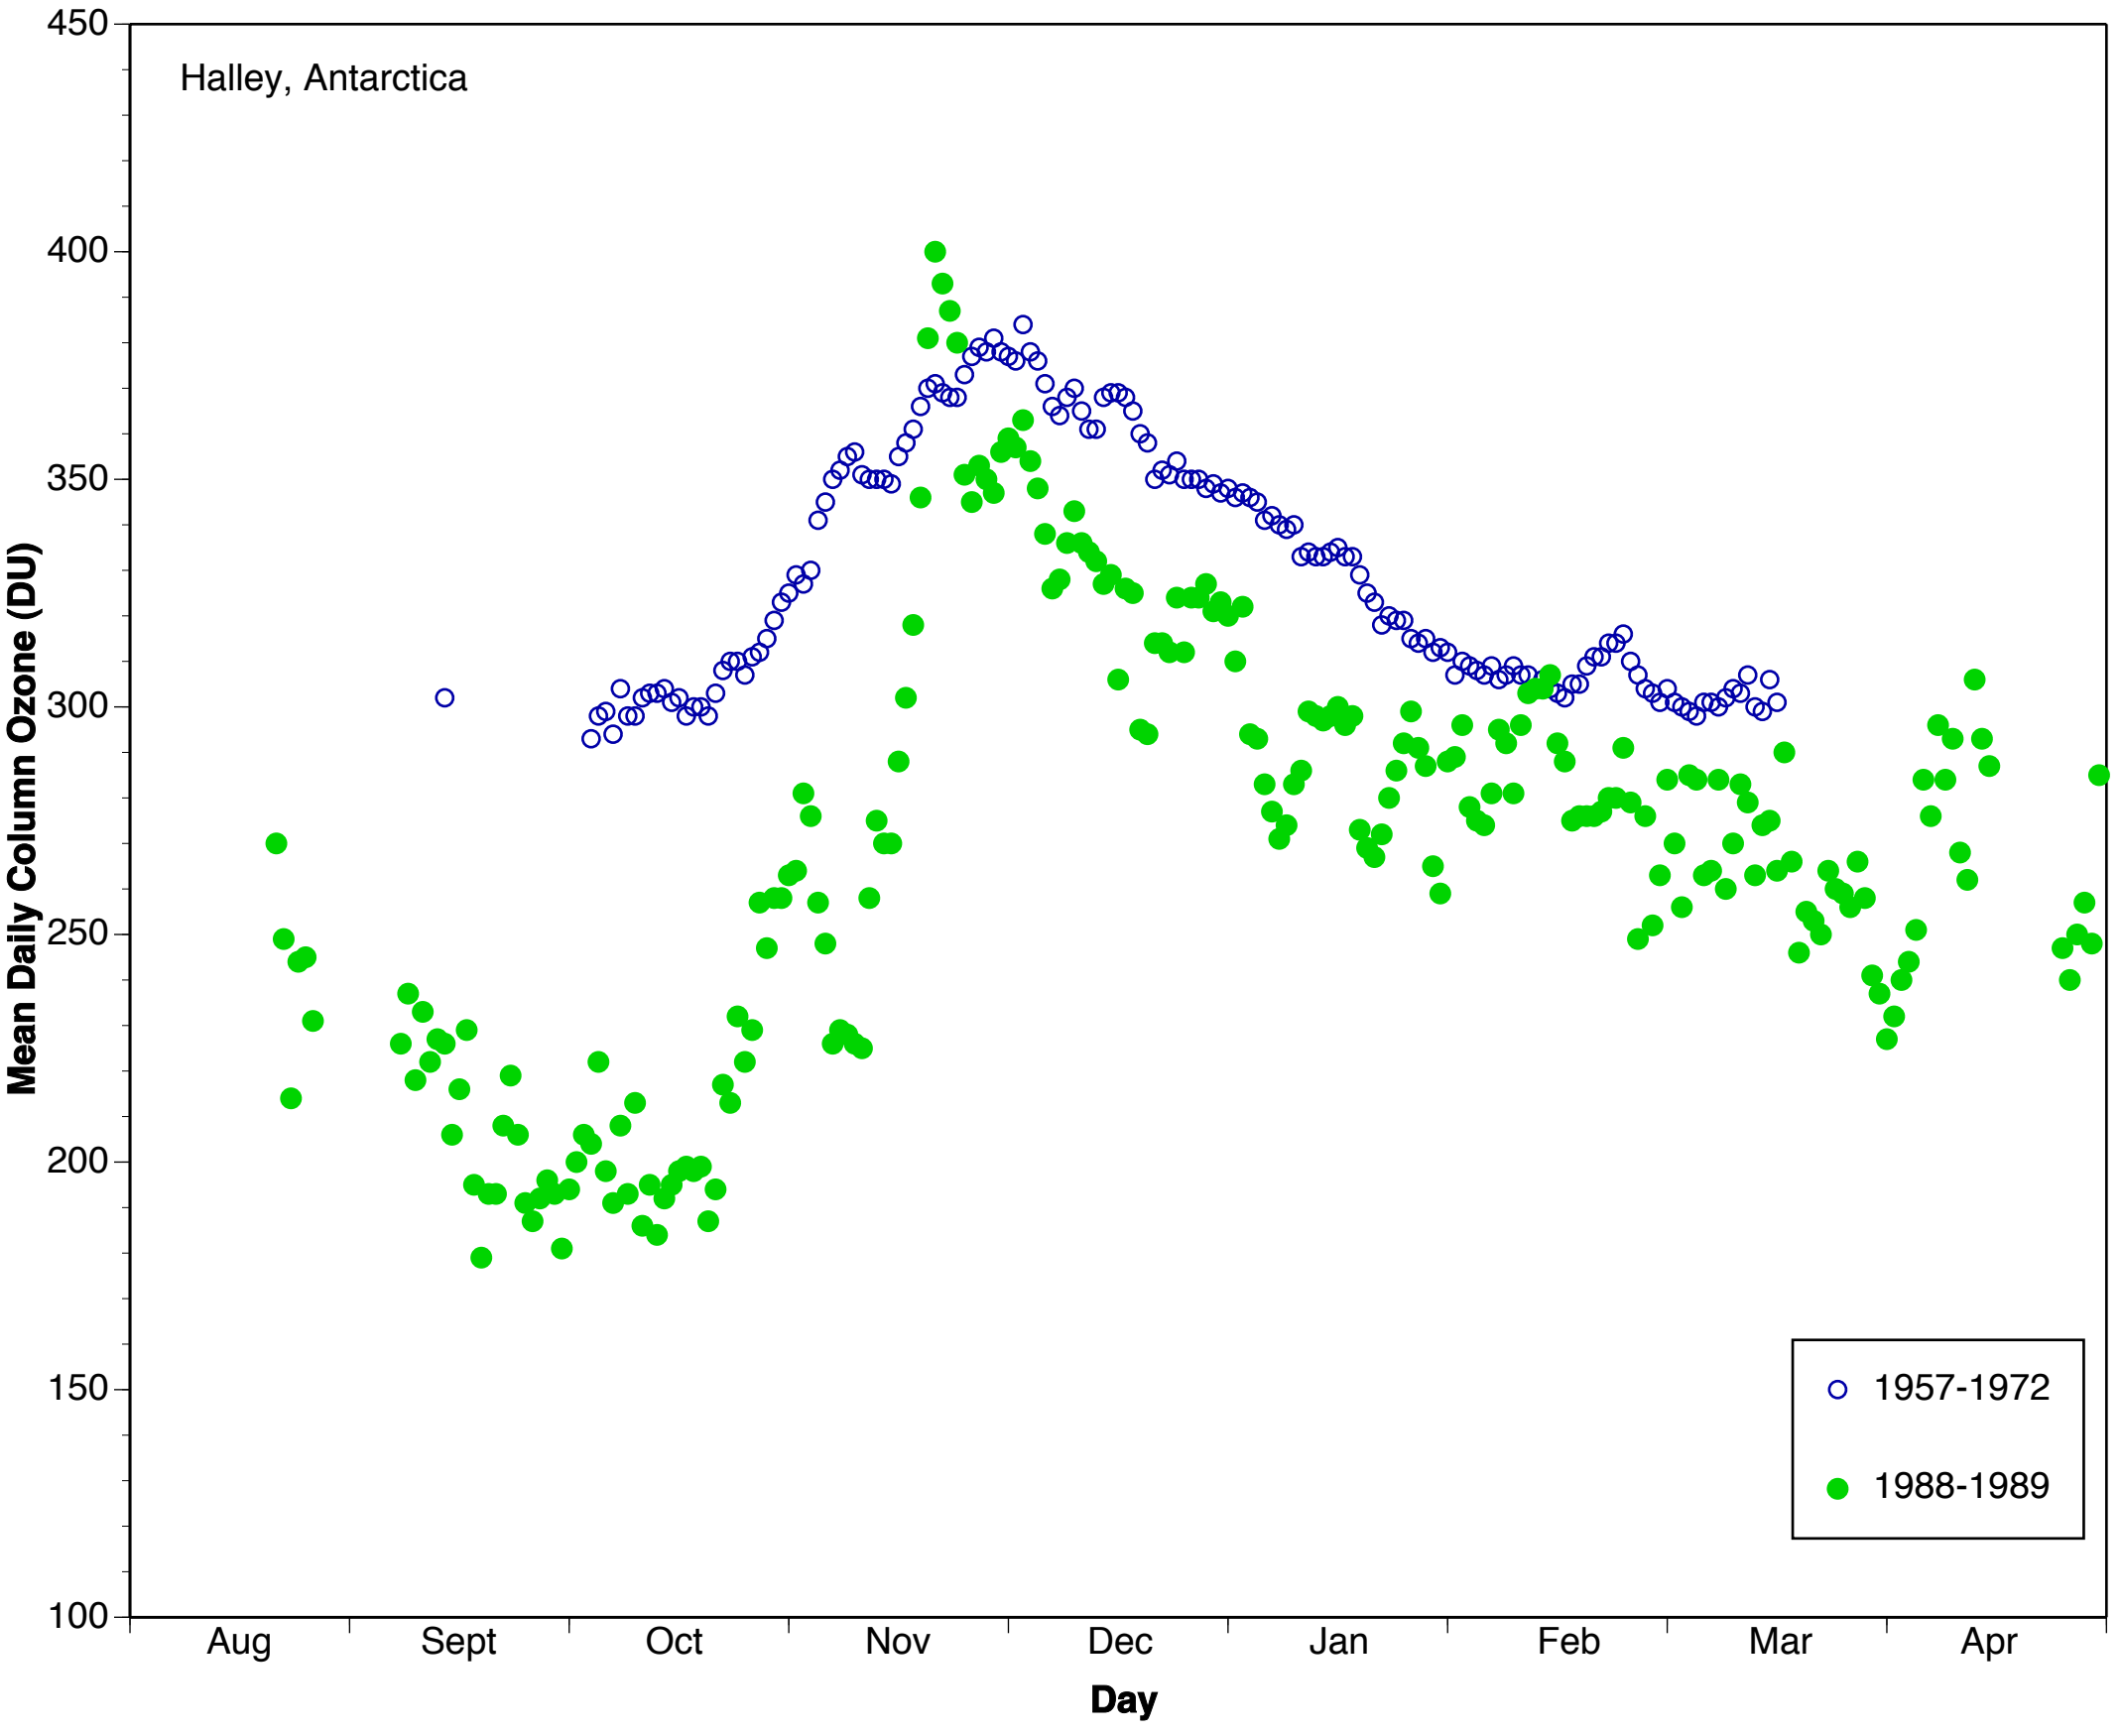

Halley, Antarctica

○ 1957-1972  
● 1973-1974

Halley, Antarctica

○ 1957-1972  
● 1974-1975

Halley, Antarctica

○ 1957-1972  
● 1975-1976

Halley, Antarctica

○ 1957-1972  
● 1976-1977

Halley, Antarctica

Mean Daily Column Ozone (DU)

○ 1957-1972  
● 1977-1978

Aug Sept Oct Nov Dec Jan Feb Mar Apr

Day

Halley, Antarctica

○ 1957-1972  
● 1978-1979

Halley, Antarctica

○ 1957-1972  
● 1979-1980

Halley, Antarctica

○ 1957-1972  
● 1981-1982

Halley, Antarctica

○ 1957-1972  
● 1985-1986

Halley, Antarctica

Halley, Antarctica

○ 1957-1972  
● 1988-1989

Halley, Antarctica

○ 1957-1972  
● 1989-1990

Halley, Antarctica

○ 1957-1972  
● 1991-1992

Halley, Antarctica

Halley, Antarctica

Halley, Antarctica

Halley, Antarctica