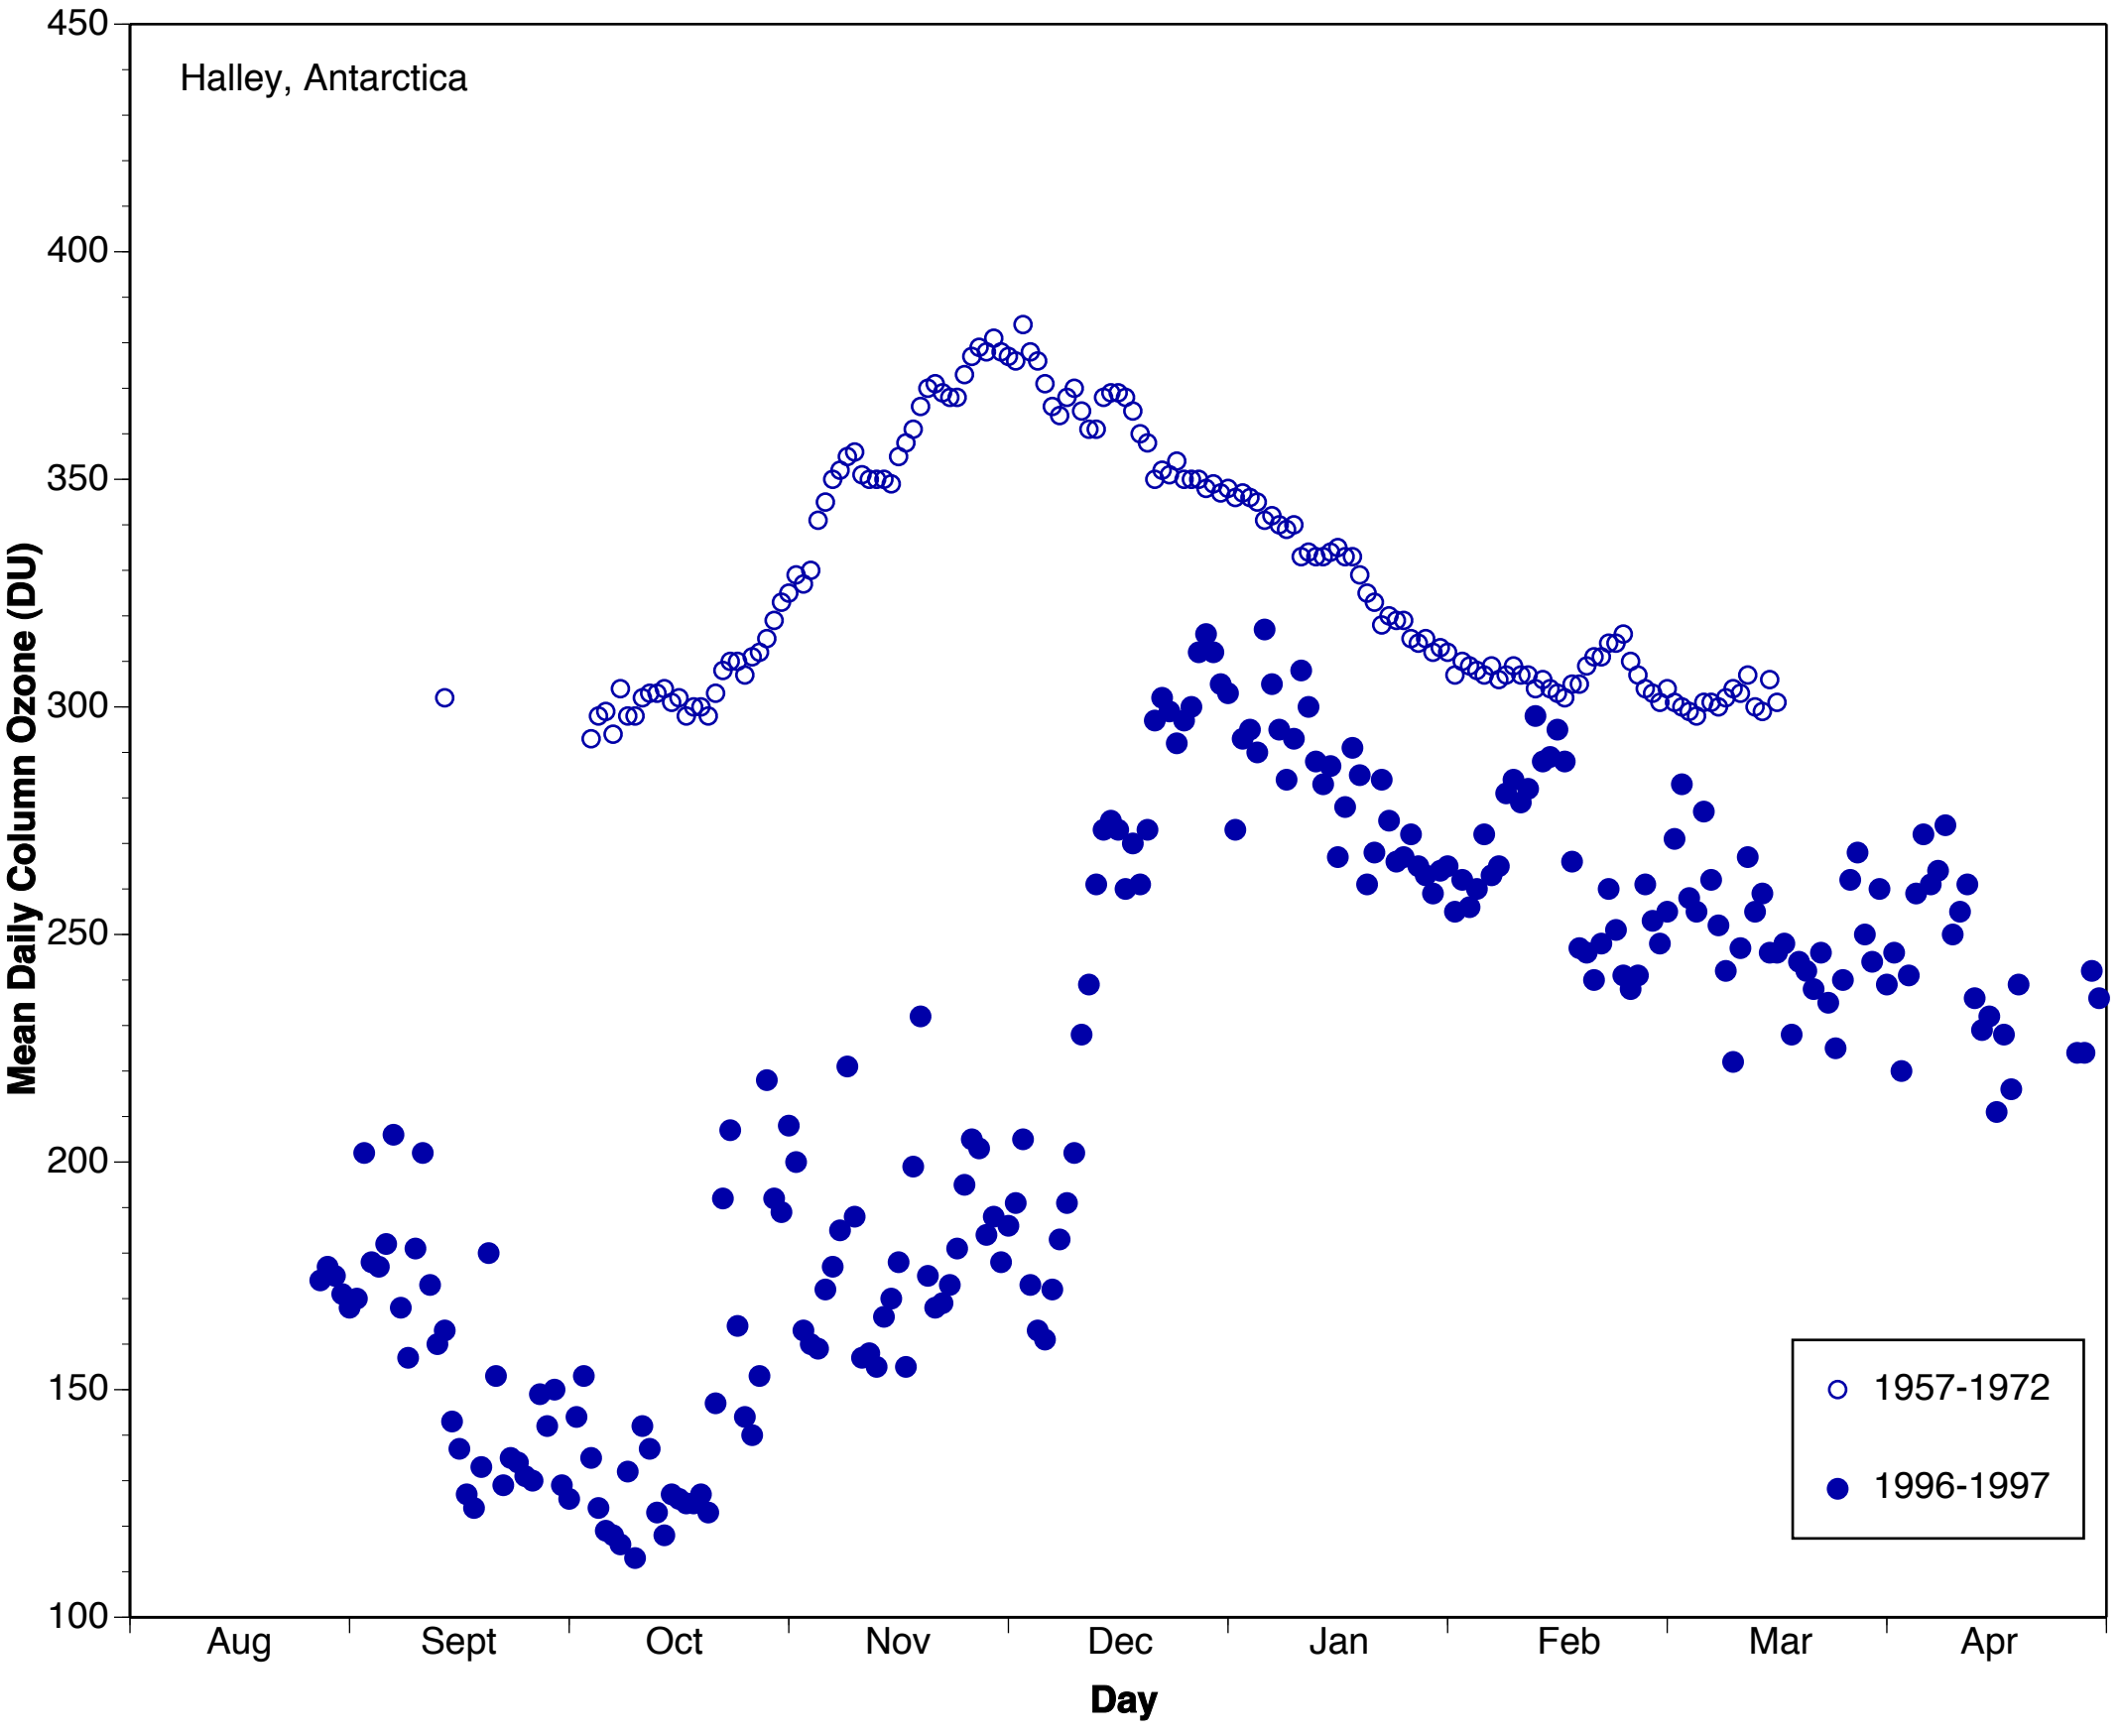

○ 1957-1972  
● 1979-1980

Halley, Antarctica

○ 1957-1972  
● 1981-1982

Halley, Antarctica

○ 1957-1972  
● 1985-1986

Halley, Antarctica

Halley, Antarctica

○ 1957-1972  
● 1988-1989

Halley, Antarctica

○ 1957-1972  
● 1989-1990

Halley, Antarctica

○ 1957-1972  
● 1991-1992

Halley, Antarctica

Halley, Antarctica

Halley, Antarctica

Halley, Antarctica

Halley, Antarctica

○ 1957-1972  
● 1998-1999

Halley, Antarctica

Halley, Antarctica

Mean Daily Column Ozone (DU)

Day

○ 1957-1972  
● 2000-2001

Halley, Antarctica

○ 1957-1972  
● 2002-2003

Halley, Antarctica

○ 1957-1972  
● 2003-2004

Halley, Antarctica

○ 1957-1972  
● 2004-2005

Halley, Antarctica

Halley, Antarctica

Halley, Antarctica