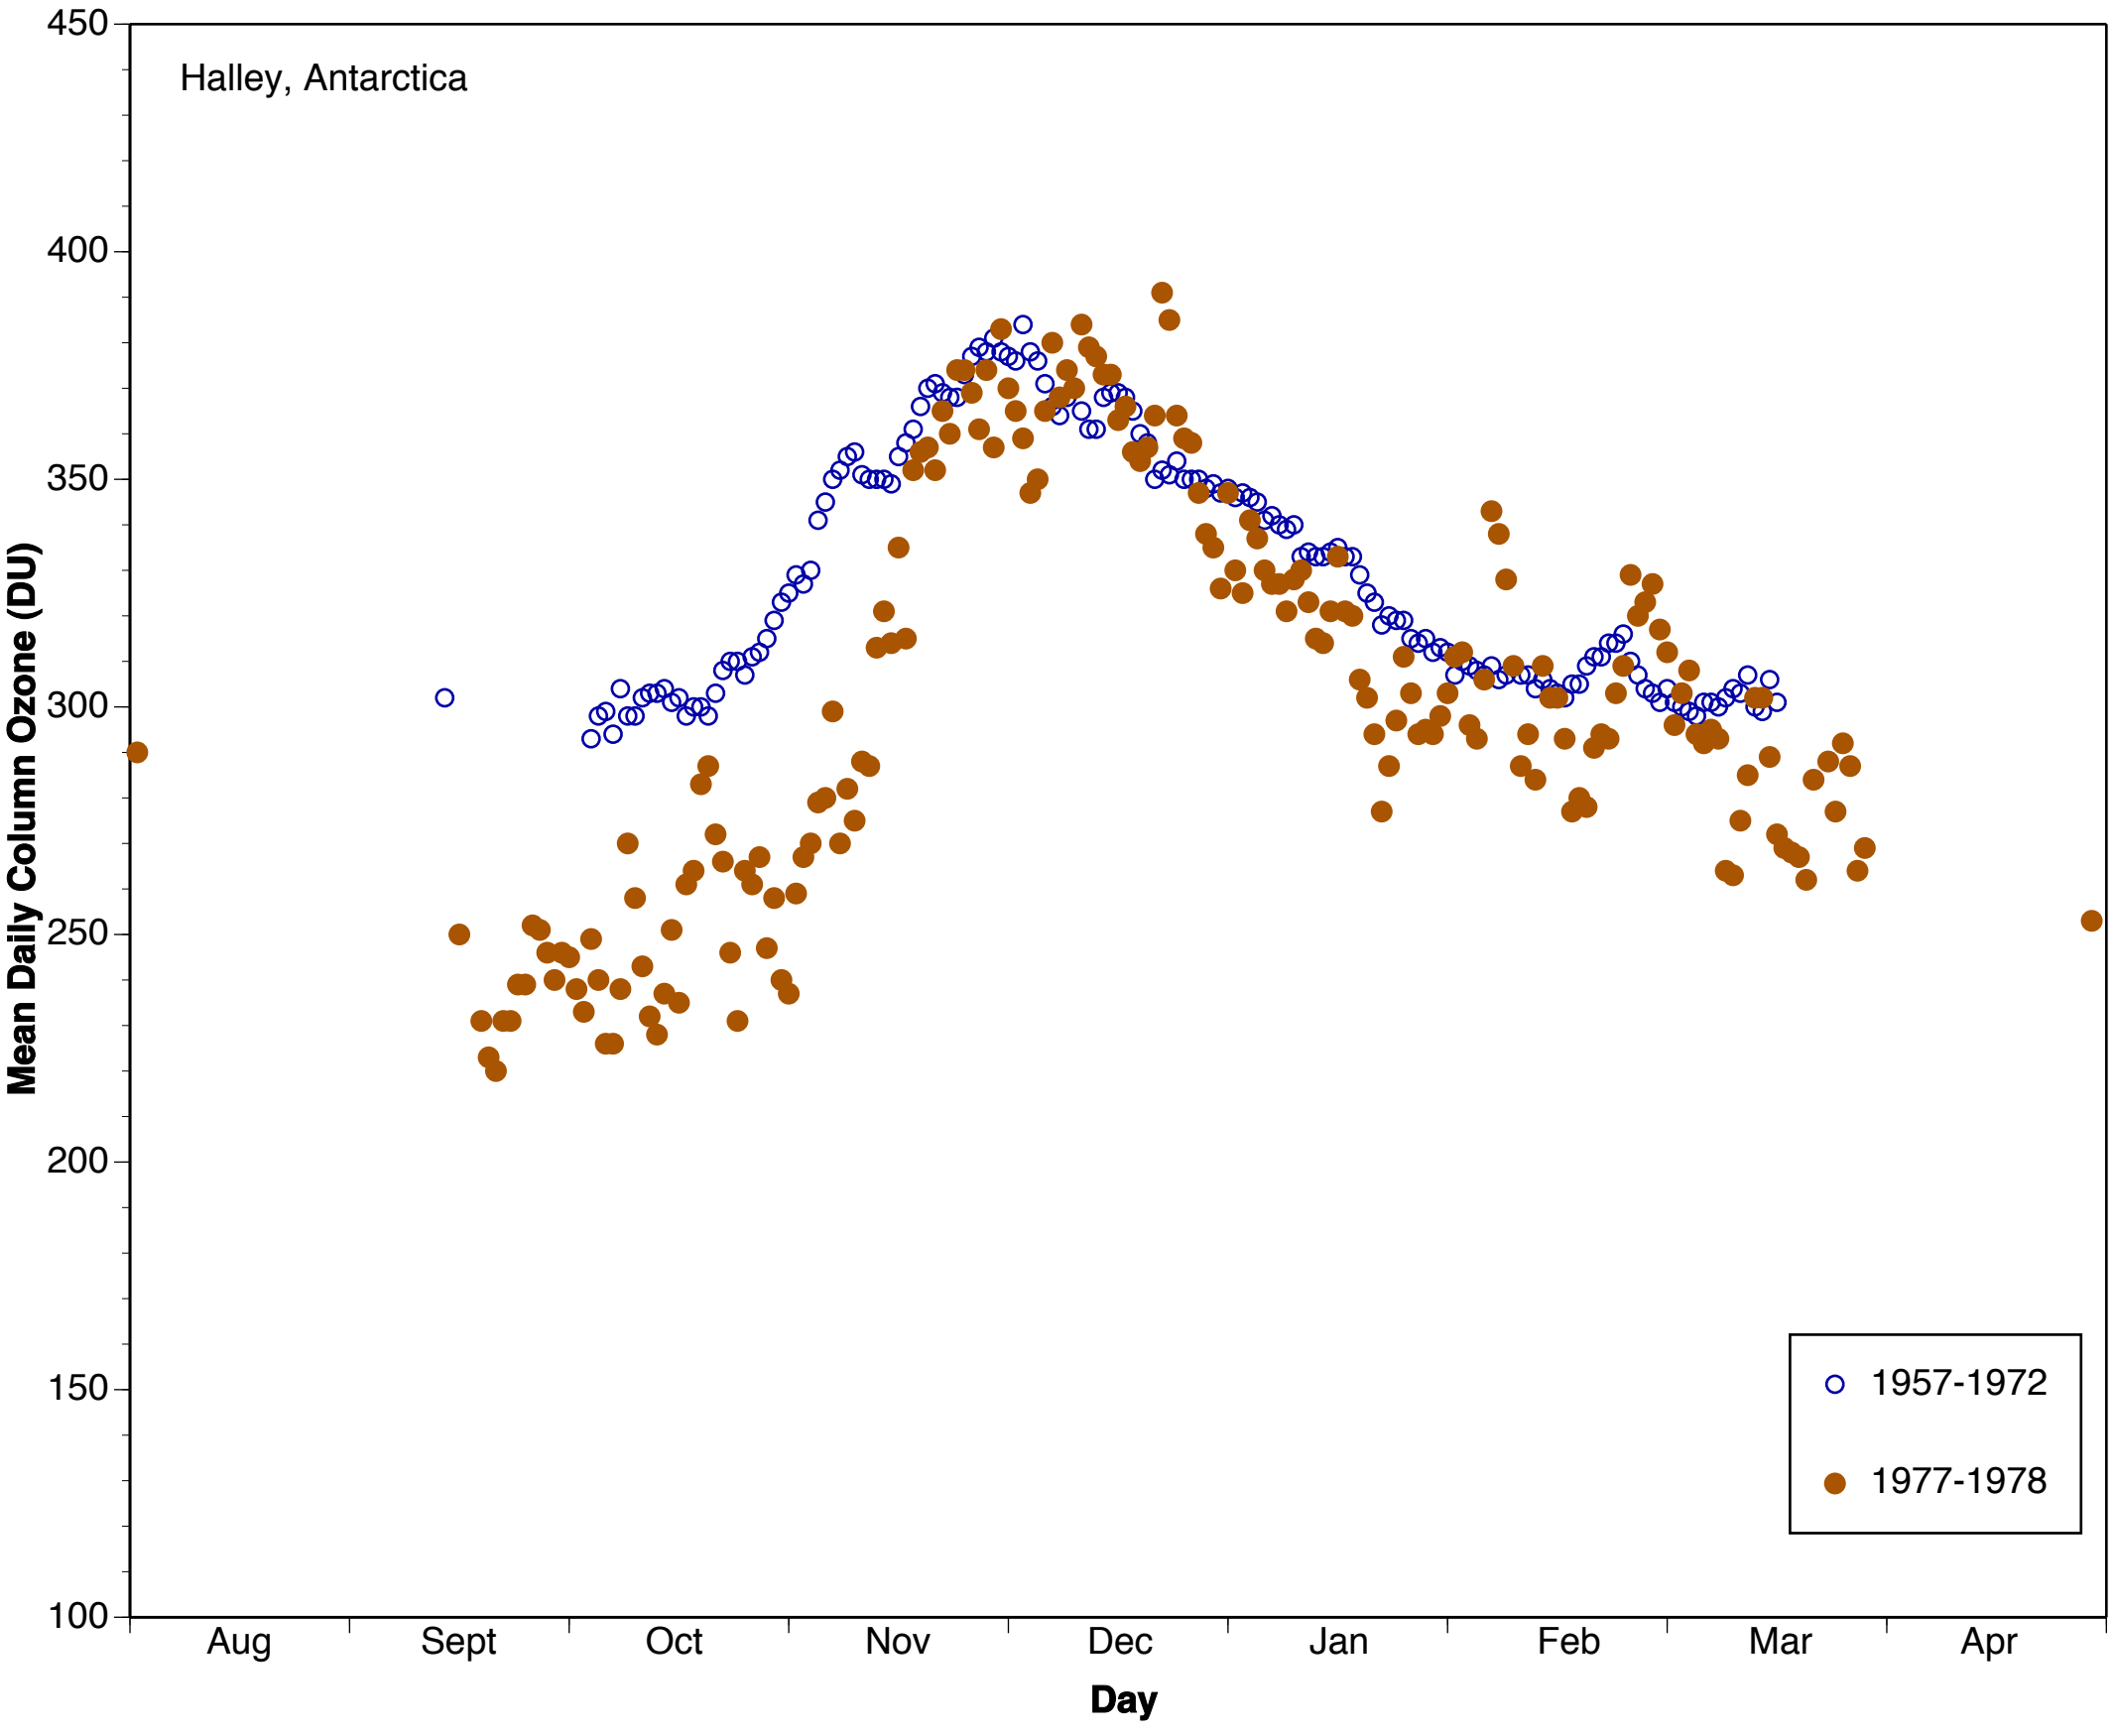

Halley, Antarctica

○ 1957-1972  
● 1973-1974

Halley, Antarctica

○ 1957-1972  
● 1974-1975

Halley, Antarctica

○ 1957-1972  
● 1975-1976

Halley, Antarctica

○ 1957-1972  
● 1976-1977

Halley, Antarctica

Mean Daily Column Ozone (DU)

○ 1957-1972  
● 1977-1978

Aug Sept Oct Nov Dec Jan Feb Mar Apr

Day

Halley, Antarctica

○ 1957-1972  
● 1978-1979

Halley, Antarctica

○ 1957-1972  
● 1979-1980

Halley, Antarctica

○ 1957-1972  
● 1981-1982

Halley, Antarctica

○ 1957-1972  
● 1985-1986

Halley, Antarctica

Halley, Antarctica

○ 1957-1972  
● 1988-1989

Halley, Antarctica

○ 1957-1972  
● 1989-1990

Halley, Antarctica

○ 1957-1972  
● 1991-1992

Halley, Antarctica

Halley, Antarctica

Halley, Antarctica

Halley, Antarctica