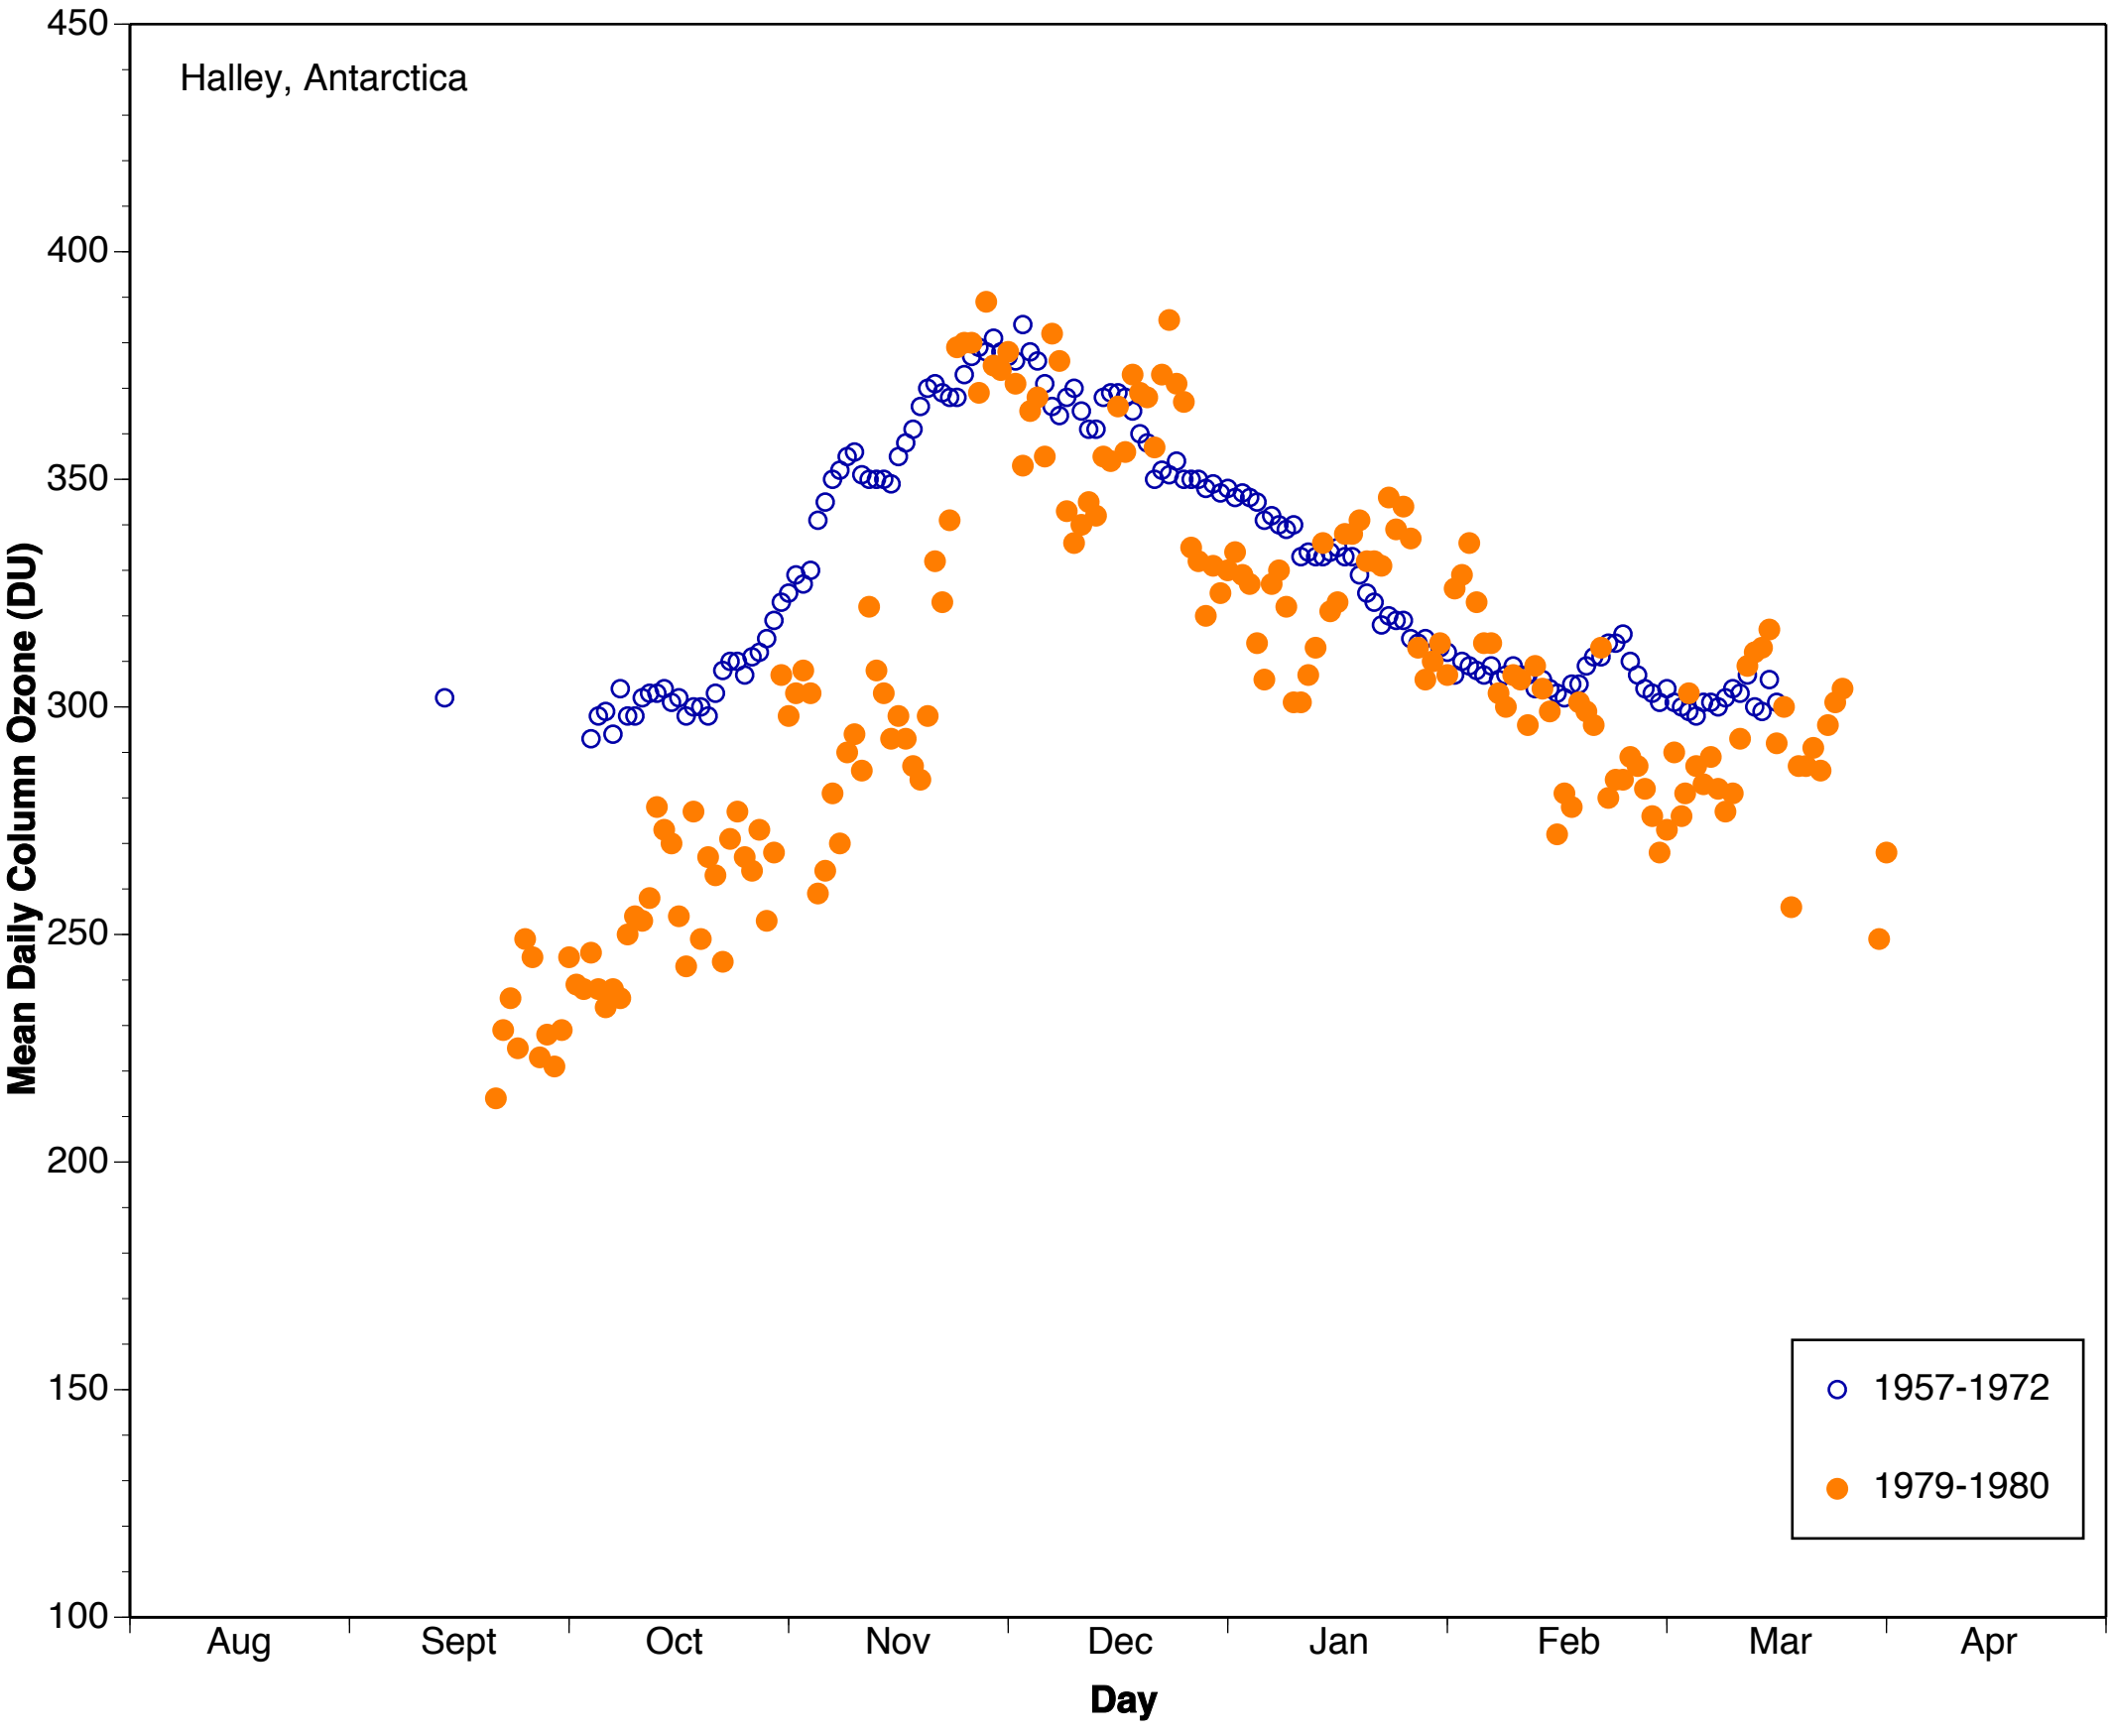

Halley, Antarctica

○ 1957-1972  
● 1973-1974

Halley, Antarctica

○ 1957-1972  
● 1974-1975

Halley, Antarctica

○ 1957-1972  
● 1975-1976

Halley, Antarctica

○ 1957-1972  
● 1976-1977

Halley, Antarctica

Mean Daily Column Ozone (DU)

○ 1957-1972  
● 1977-1978

Aug Sept Oct Nov Dec Jan Feb Mar Apr

Day

Halley, Antarctica

○ 1957-1972  
● 1978-1979

Halley, Antarctica

○ 1957-1972  
● 1979-1980

Halley, Antarctica

○ 1957-1972  
● 1981-1982

Halley, Antarctica

○ 1957-1972  
● 1985-1986

Halley, Antarctica

Halley, Antarctica

○ 1957-1972  
● 1988-1989

Halley, Antarctica

○ 1957-1972  
● 1989-1990

Halley, Antarctica

○ 1957-1972  
● 1991-1992

Halley, Antarctica

Halley, Antarctica

Halley, Antarctica

Halley, Antarctica