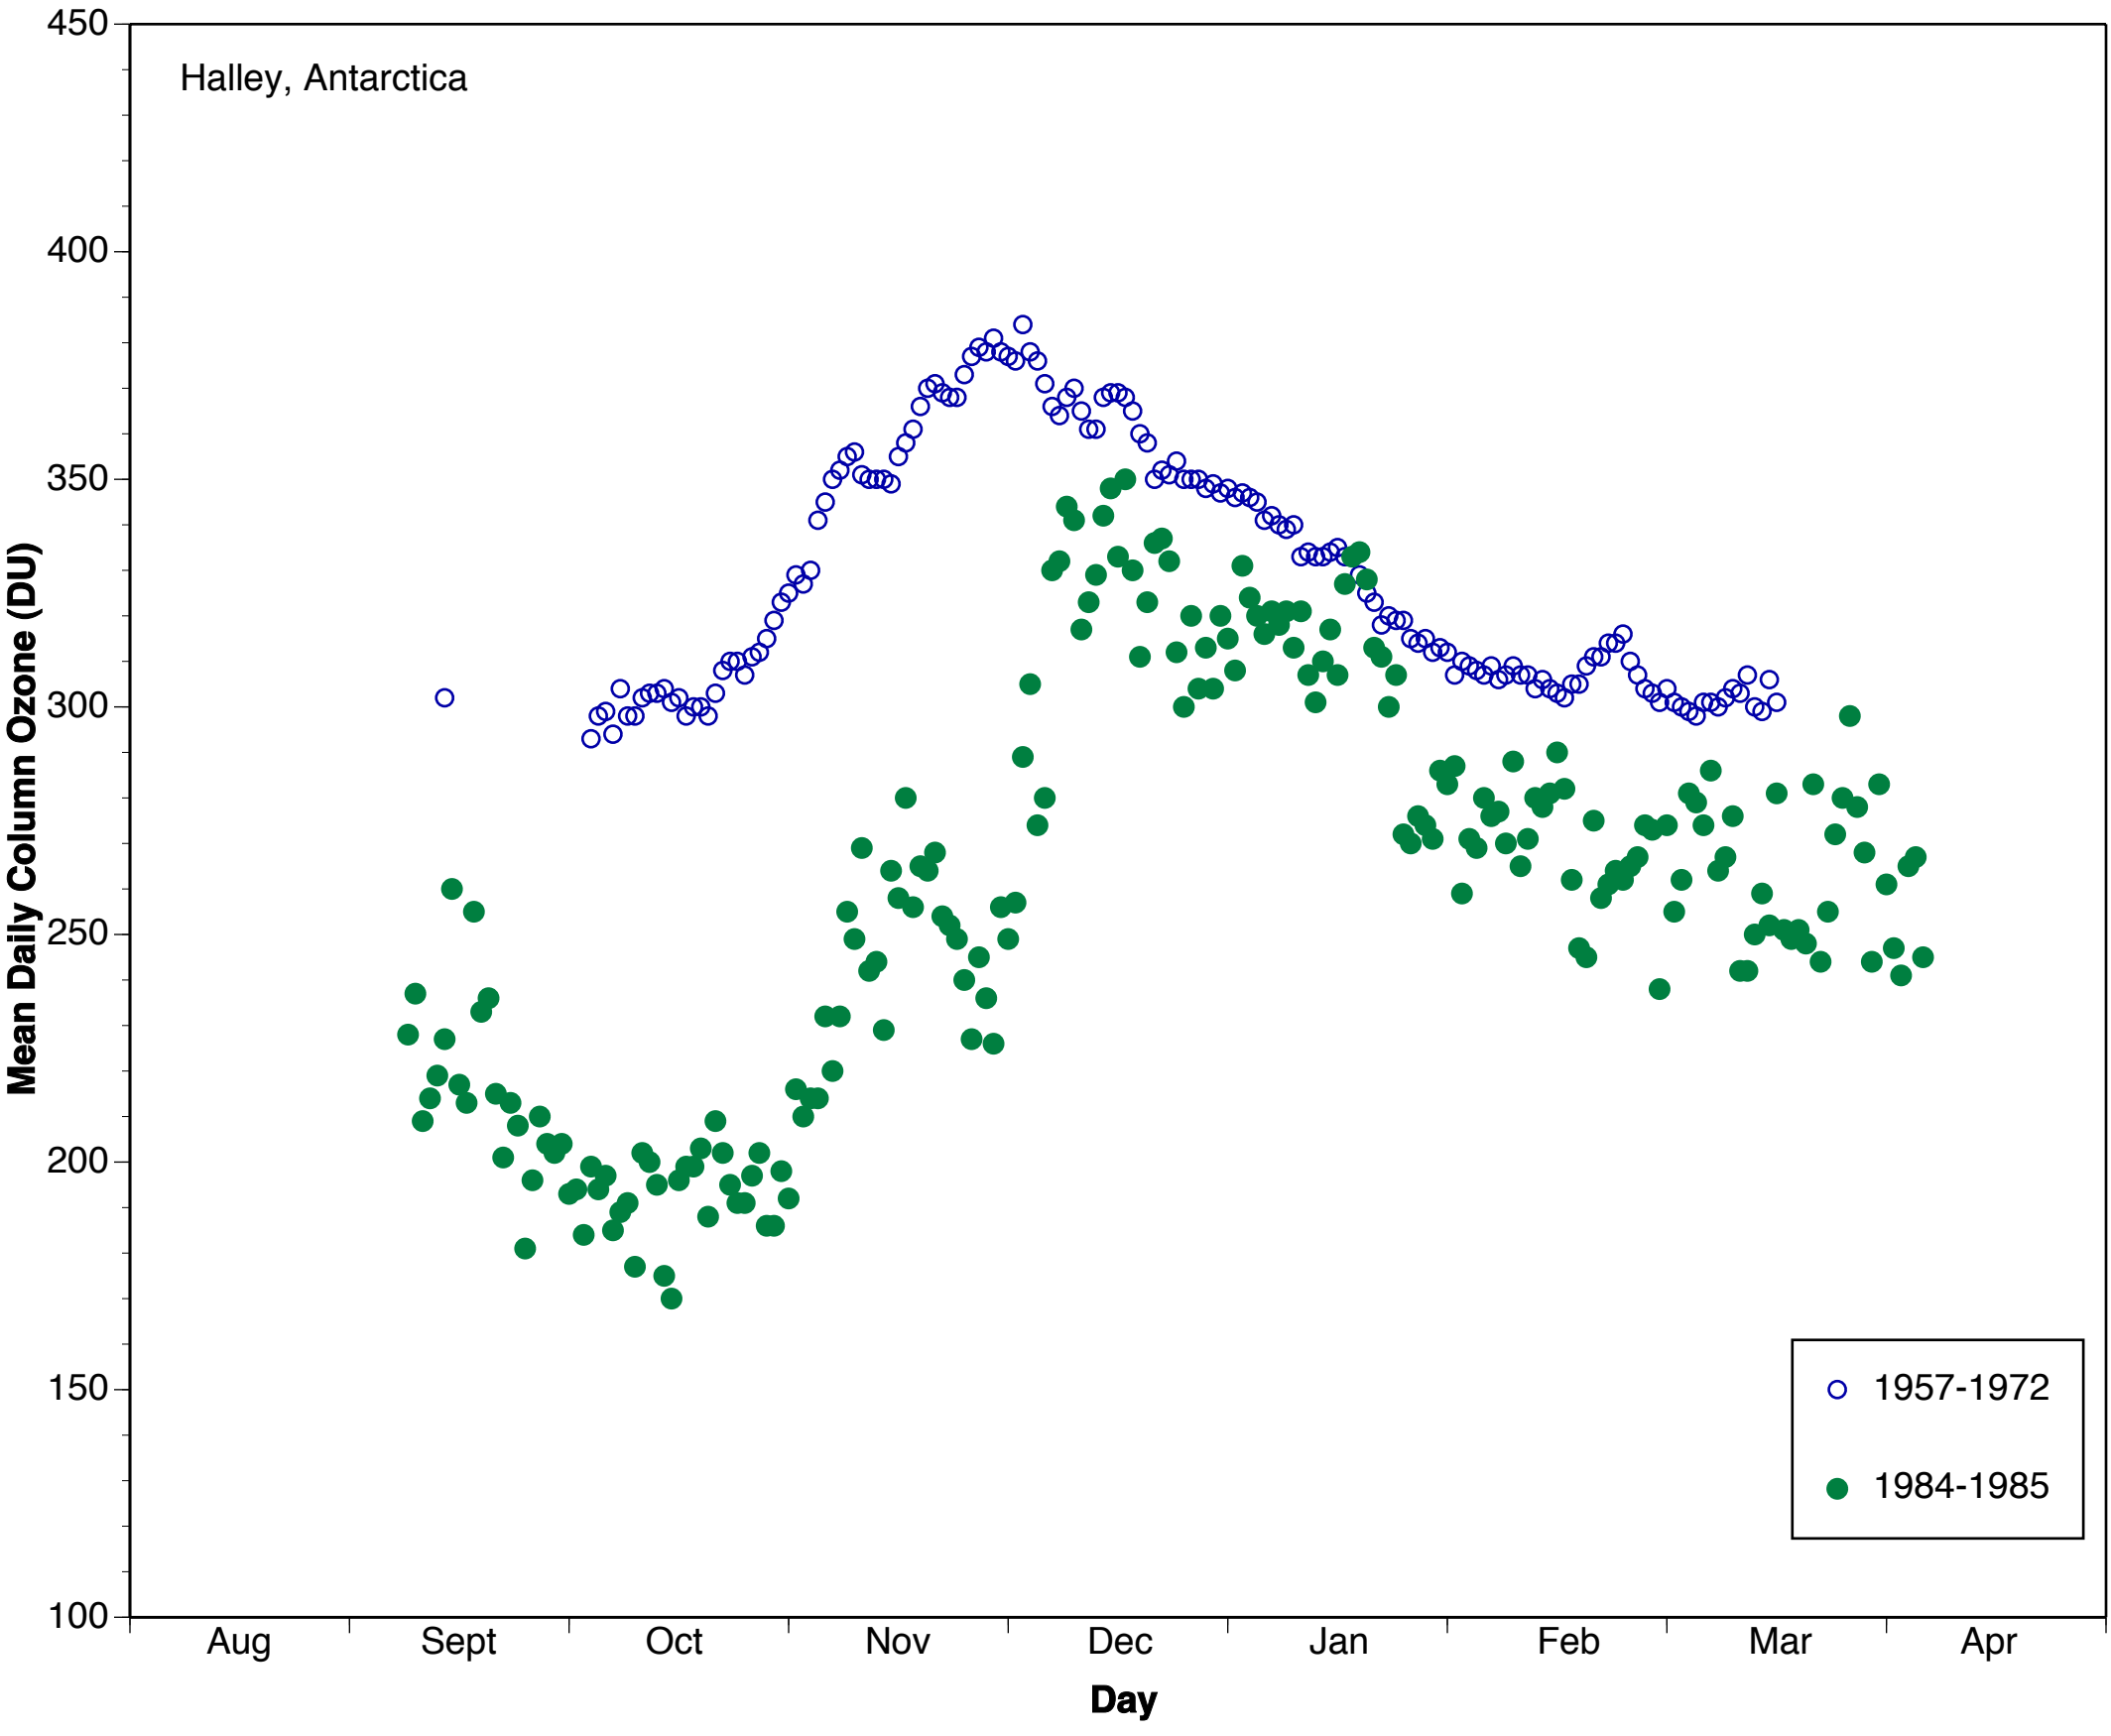

Halley, Antarctica

○ 1957-1972  
● 1973-1974

Halley, Antarctica

○ 1957-1972  
● 1974-1975

Halley, Antarctica

○ 1957-1972  
● 1975-1976

Halley, Antarctica

○ 1957-1972  
● 1976-1977

Halley, Antarctica

Mean Daily Column Ozone (DU)

○ 1957-1972  
● 1977-1978

Aug Sept Oct Nov Dec Jan Feb Mar Apr

Day

Halley, Antarctica

○ 1957-1972  
● 1978-1979

Halley, Antarctica

○ 1957-1972  
● 1979-1980

Halley, Antarctica

○ 1957-1972  
● 1981-1982

Halley, Antarctica

○ 1957-1972  
● 1985-1986

Halley, Antarctica

Halley, Antarctica

○ 1957-1972  
● 1988-1989

Halley, Antarctica

○ 1957-1972  
● 1989-1990

Halley, Antarctica

○ 1957-1972  
● 1991-1992

Halley, Antarctica

Halley, Antarctica

Halley, Antarctica

Halley, Antarctica