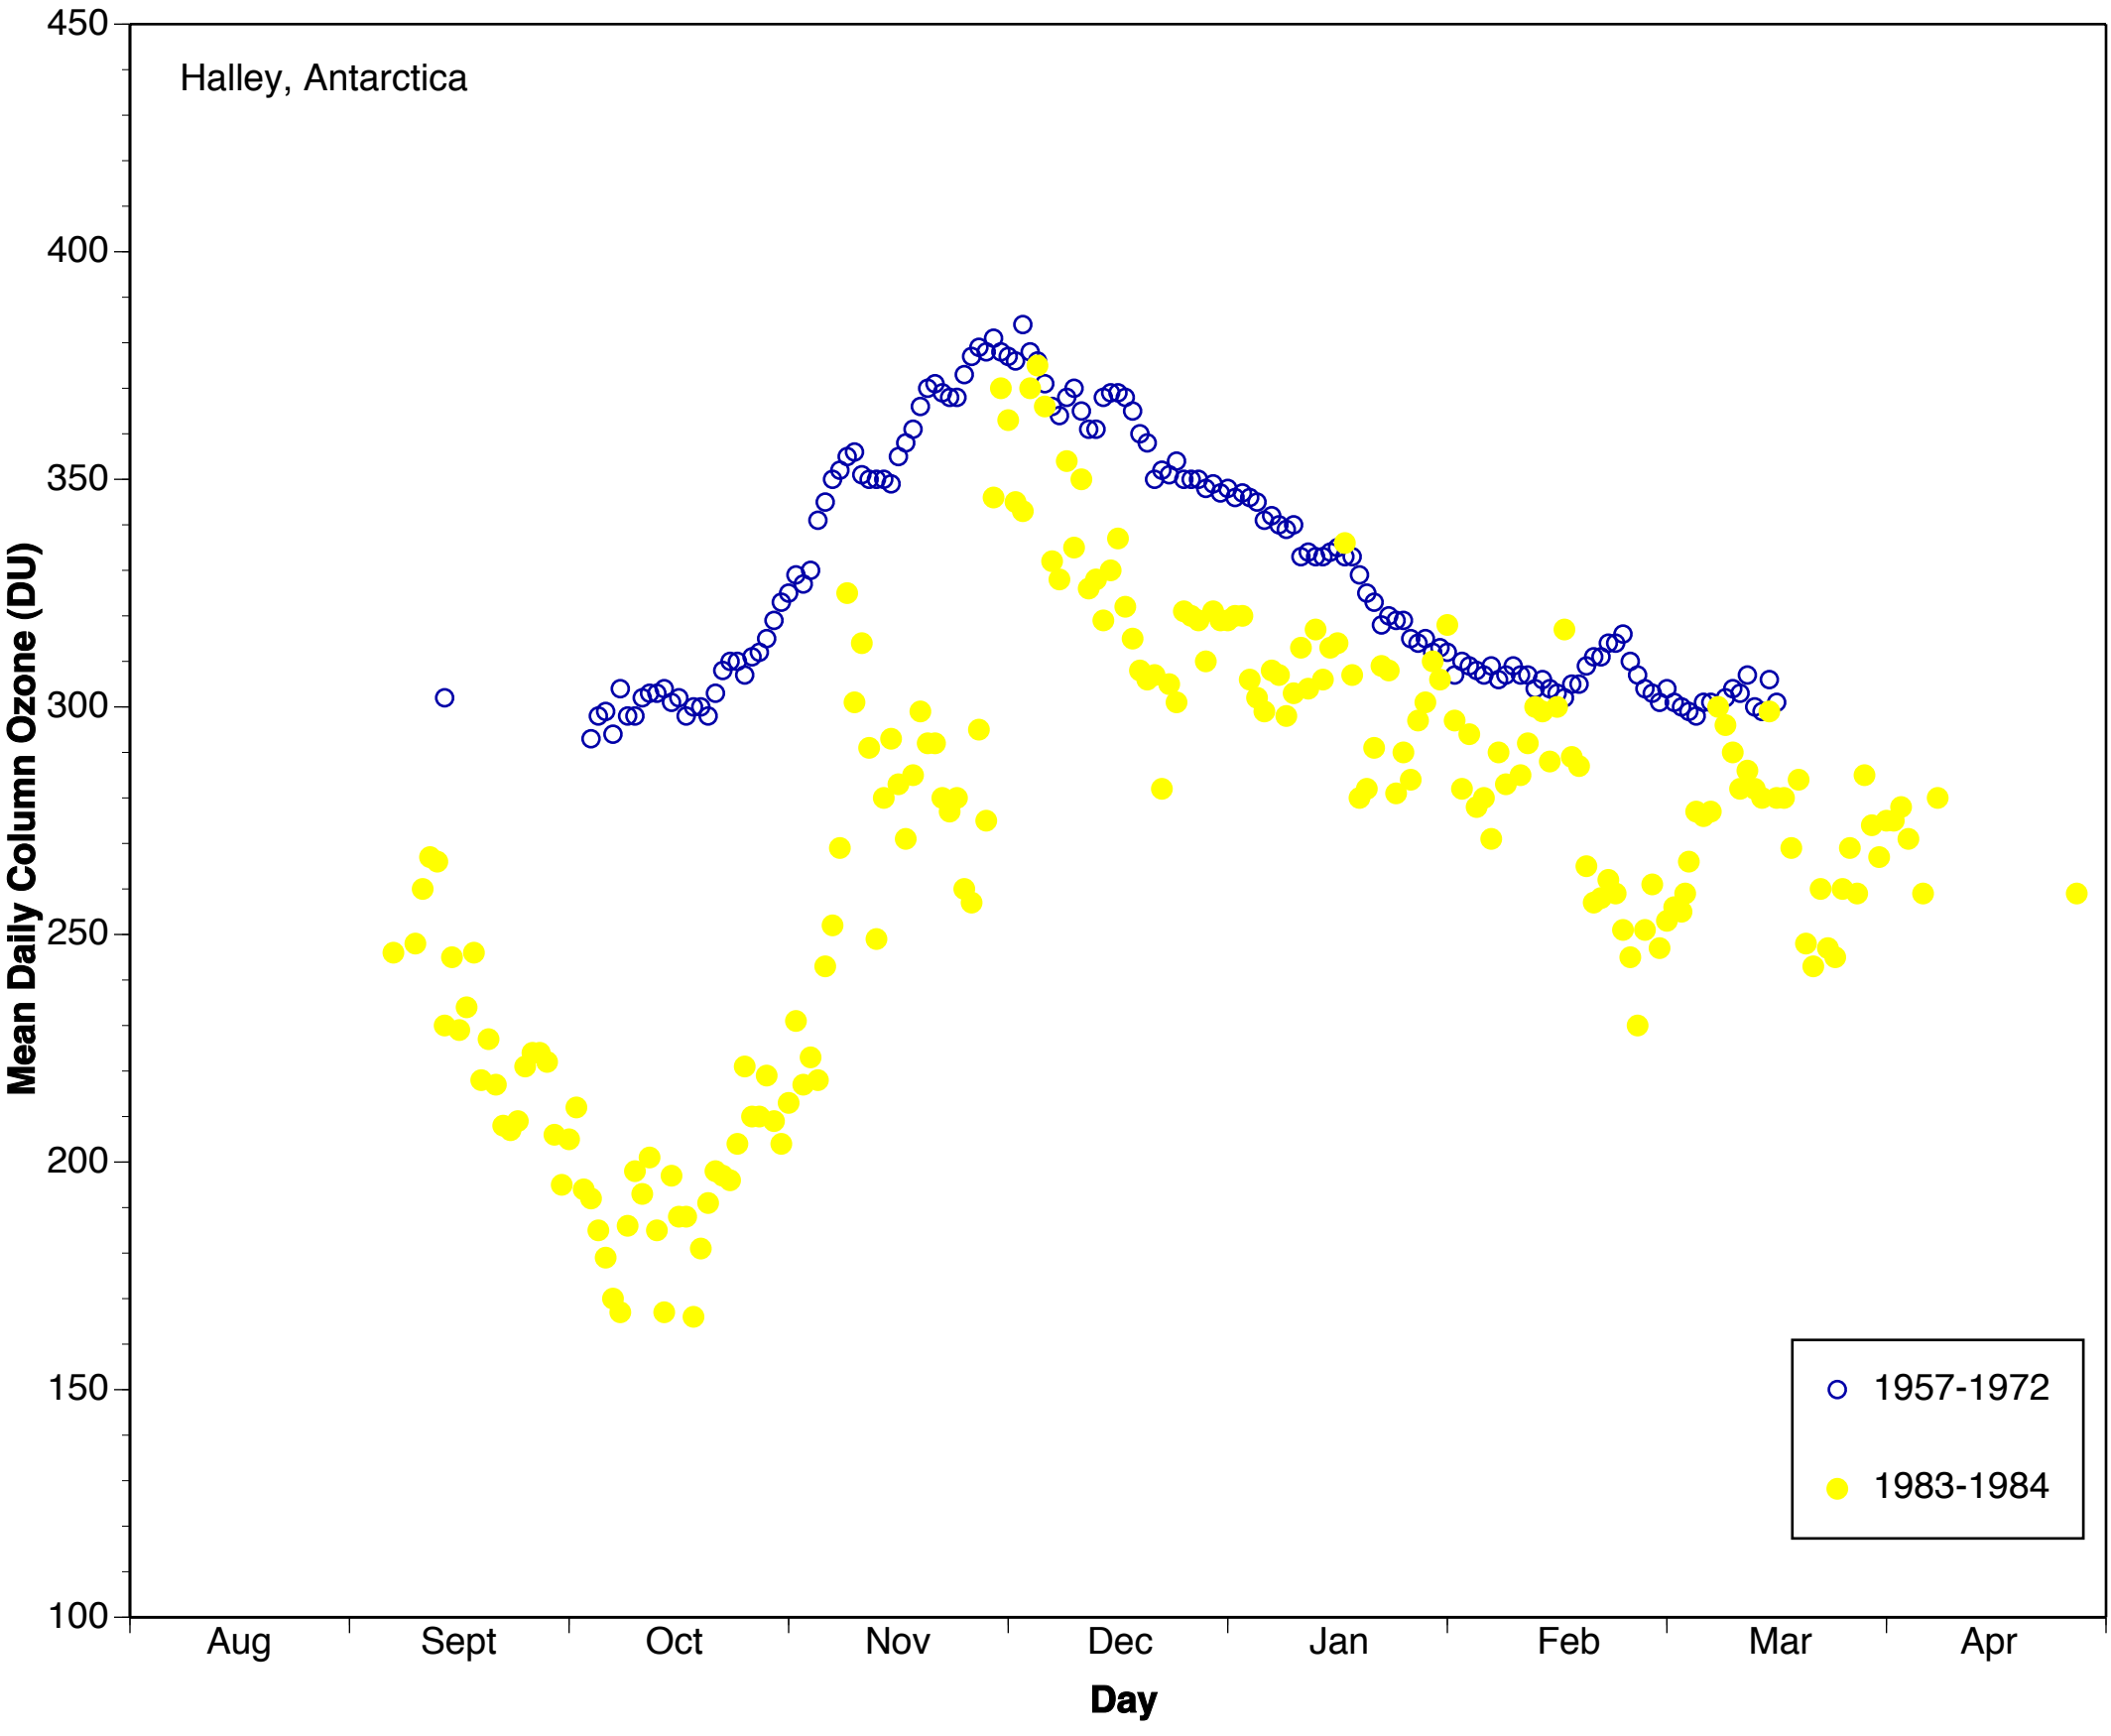

Halley, Antarctica

○ 1957-1972  
● 1973-1974

Halley, Antarctica

○ 1957-1972  
● 1974-1975

Halley, Antarctica

○ 1957-1972  
● 1975-1976

Halley, Antarctica

○ 1957-1972  
● 1976-1977

Halley, Antarctica

Mean Daily Column Ozone (DU)

○ 1957-1972  
● 1977-1978

Aug Sept Oct Nov Dec Jan Feb Mar Apr

Day

Halley, Antarctica

○ 1957-1972  
● 1978-1979

Halley, Antarctica

○ 1957-1972  
● 1979-1980

Halley, Antarctica

○ 1957-1972  
● 1981-1982

Halley, Antarctica

○ 1957-1972  
● 1985-1986

Halley, Antarctica

Halley, Antarctica

○ 1957-1972  
● 1988-1989

Halley, Antarctica

○ 1957-1972  
● 1989-1990

Halley, Antarctica

○ 1957-1972  
● 1991-1992

Halley, Antarctica

Halley, Antarctica

Halley, Antarctica

Halley, Antarctica