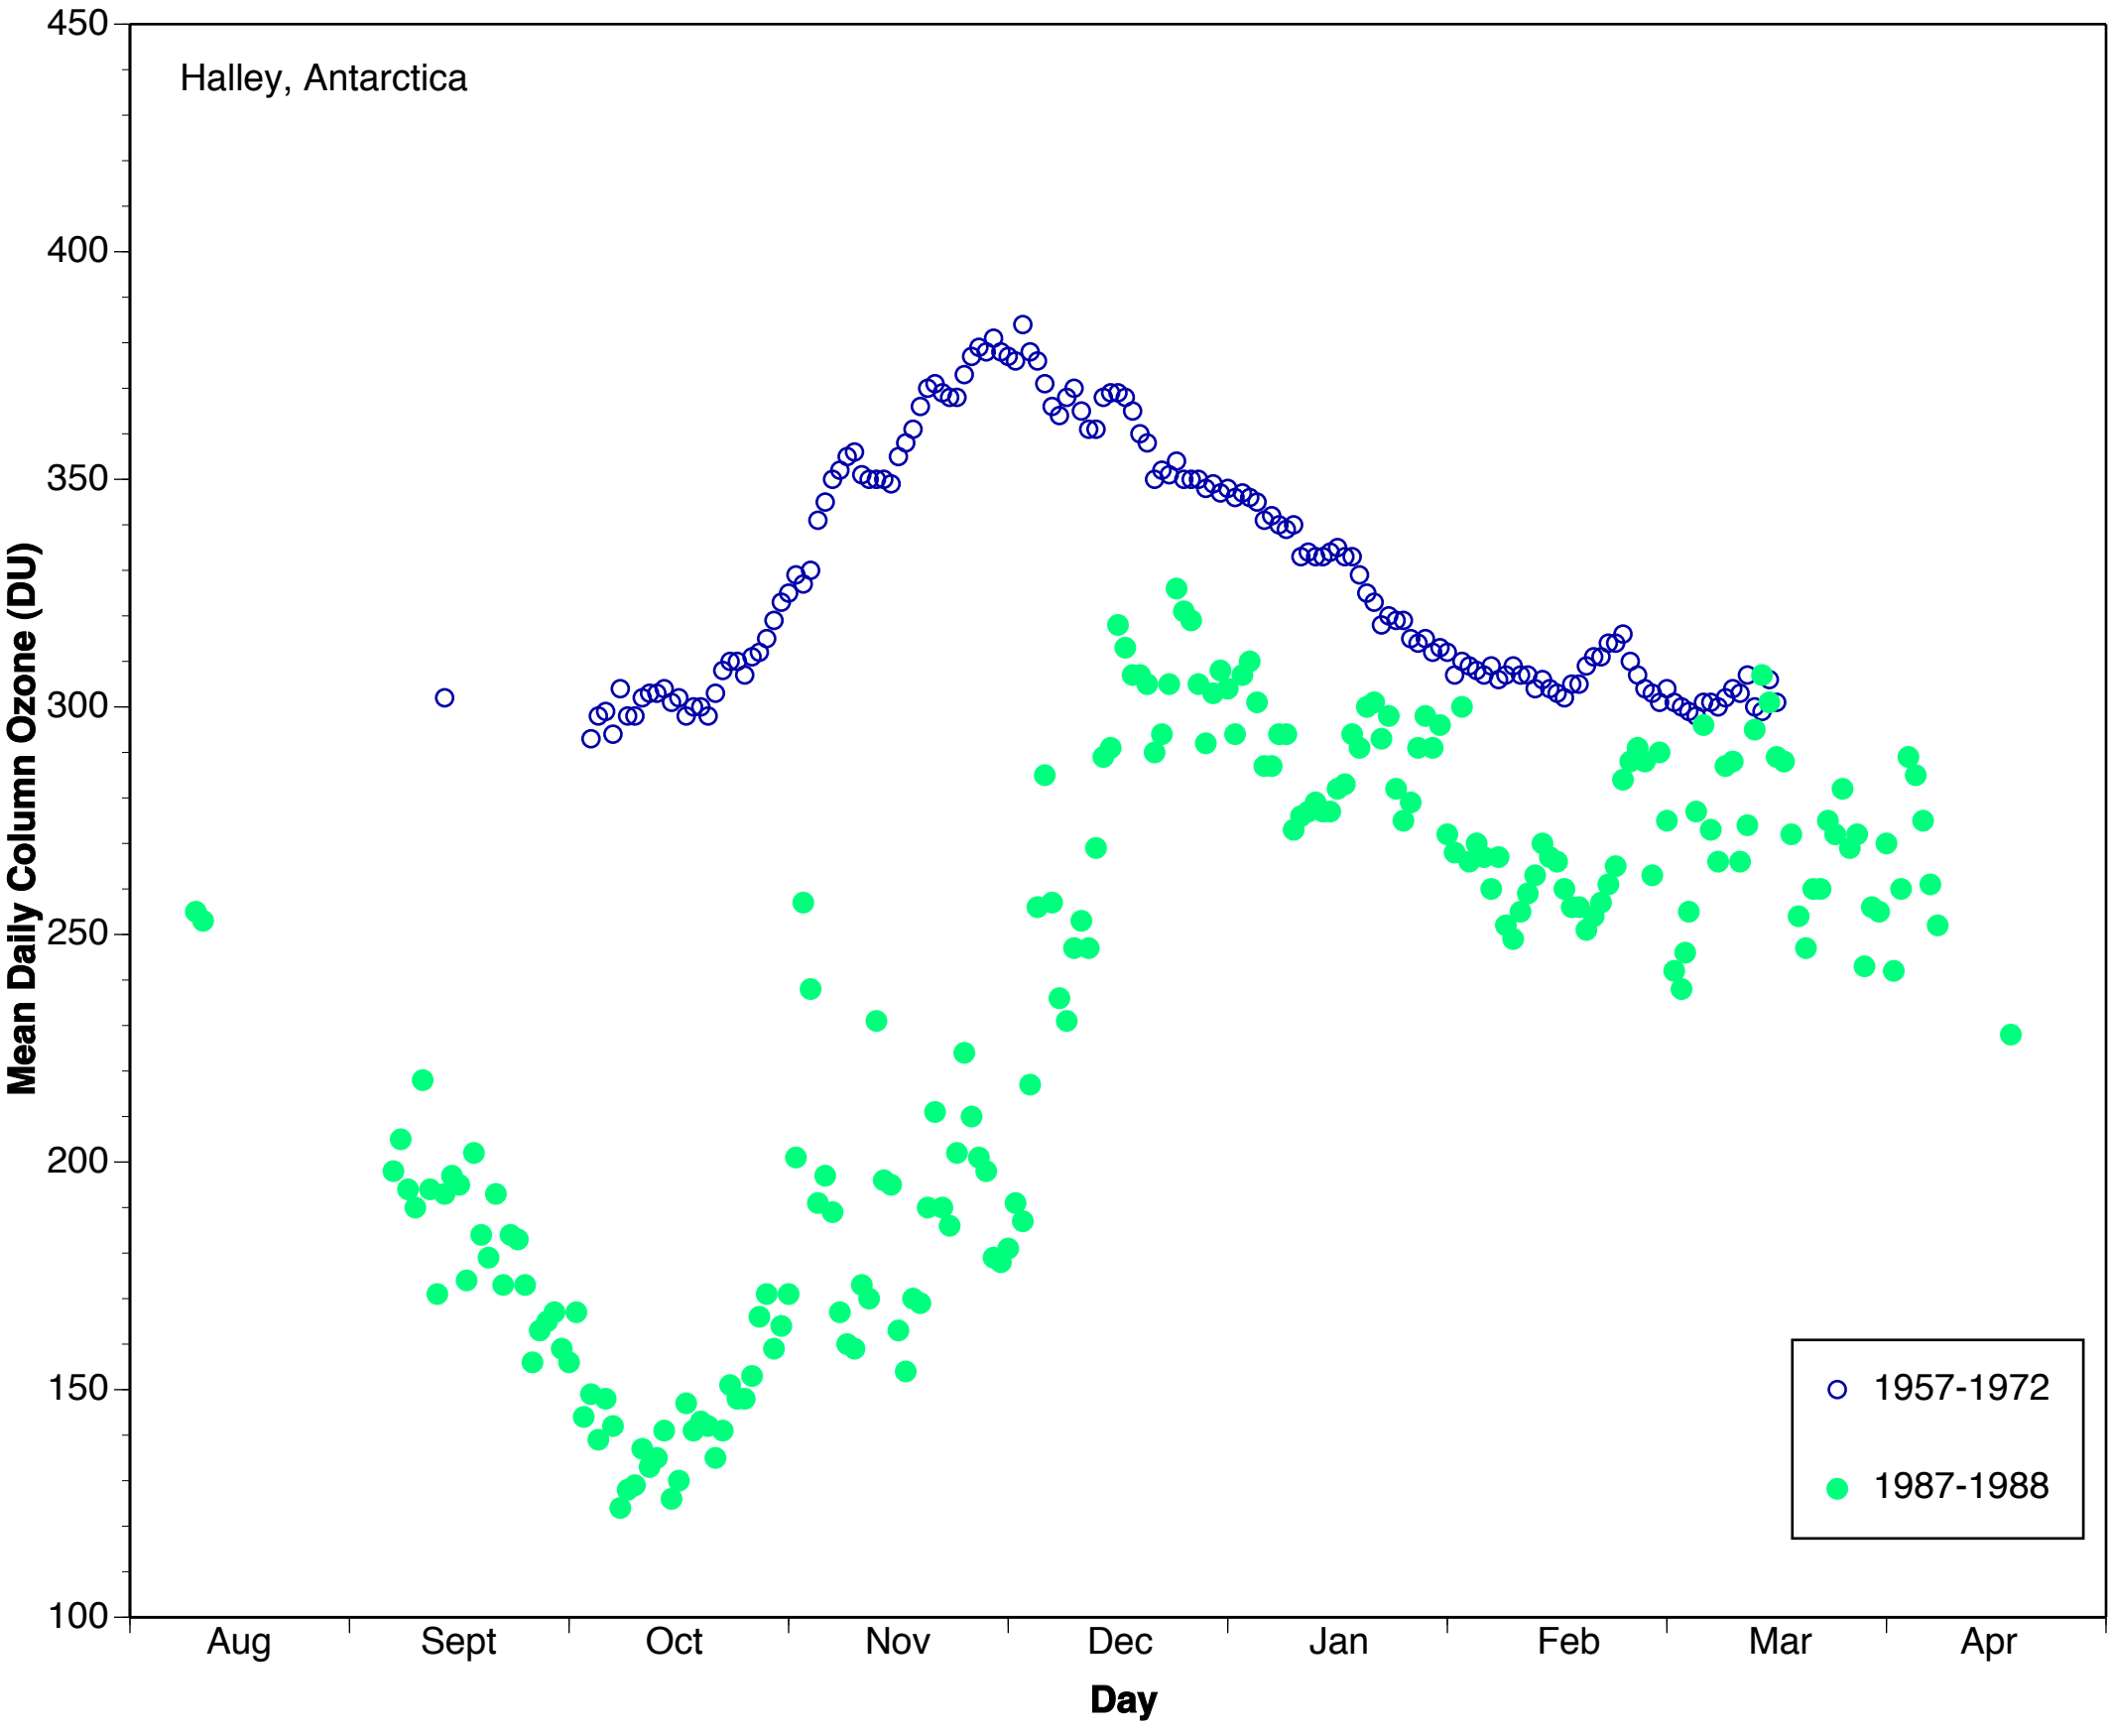

Halley, Antarctica

○ 1957-1972  
● 1973-1974

Halley, Antarctica

○ 1957-1972  
● 1974-1975

Halley, Antarctica

○ 1957-1972  
● 1975-1976

Halley, Antarctica

○ 1957-1972  
● 1976-1977

Halley, Antarctica

Mean Daily Column Ozone (DU)

○ 1957-1972  
● 1977-1978

Aug Sept Oct Nov Dec Jan Feb Mar Apr

Day

Halley, Antarctica

○ 1957-1972  
● 1978-1979

Halley, Antarctica

○ 1957-1972  
● 1979-1980

Halley, Antarctica

○ 1957-1972  
● 1981-1982

Halley, Antarctica

○ 1957-1972  
● 1985-1986

Halley, Antarctica

Halley, Antarctica

○ 1957-1972  
● 1988-1989

Halley, Antarctica

○ 1957-1972  
● 1989-1990

Halley, Antarctica

○ 1957-1972  
● 1991-1992

Halley, Antarctica

Halley, Antarctica

Halley, Antarctica

Halley, Antarctica