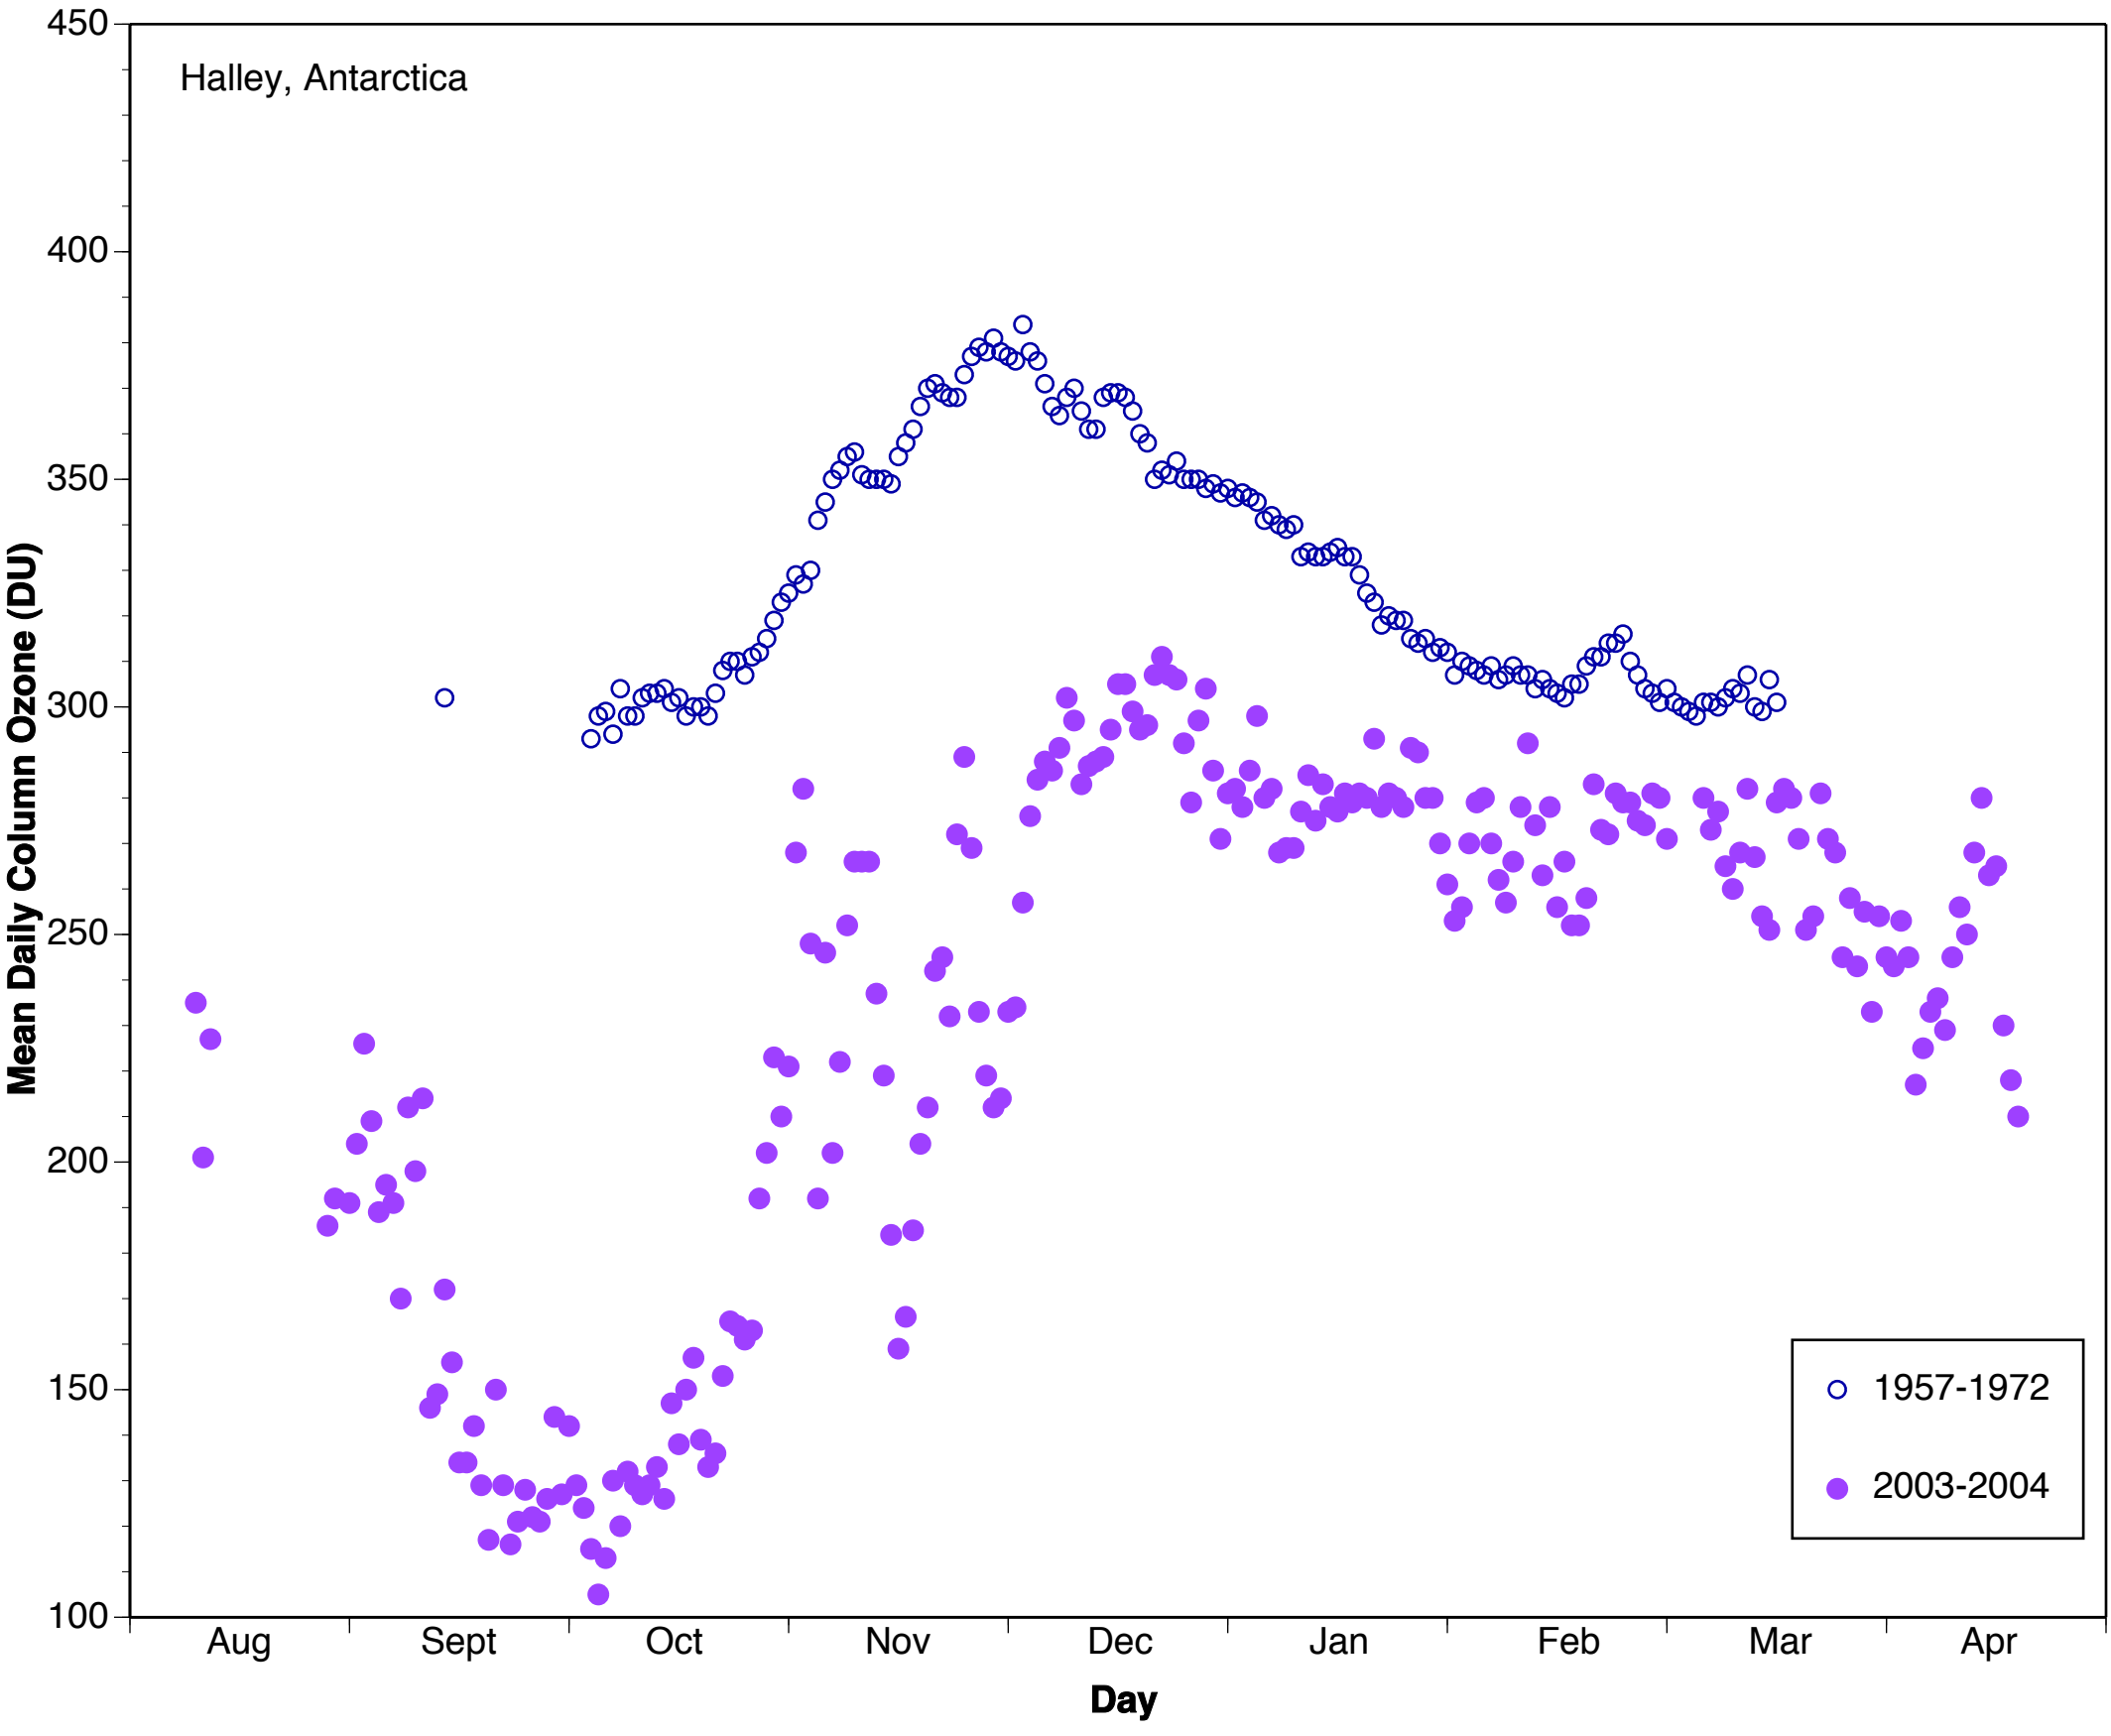

○ 1957-1972  
● 1979-1980

Halley, Antarctica

○ 1957-1972  
● 1981-1982

Halley, Antarctica

○ 1957-1972  
● 1985-1986

Halley, Antarctica

Halley, Antarctica

○ 1957-1972  
● 1988-1989

Halley, Antarctica

○ 1957-1972  
● 1989-1990

Halley, Antarctica

○ 1957-1972  
● 1991-1992

Halley, Antarctica

Halley, Antarctica

Halley, Antarctica

Halley, Antarctica

Halley, Antarctica

○ 1957-1972  
● 1998-1999

Halley, Antarctica

Halley, Antarctica

Mean Daily Column Ozone (DU)

Day

○ 1957-1972  
● 2000-2001

Halley, Antarctica

○ 1957-1972  
● 2002-2003

Halley, Antarctica

○ 1957-1972  
● 2003-2004

Halley, Antarctica

○ 1957-1972  
● 2004-2005

Halley, Antarctica

Halley, Antarctica

Halley, Antarctica