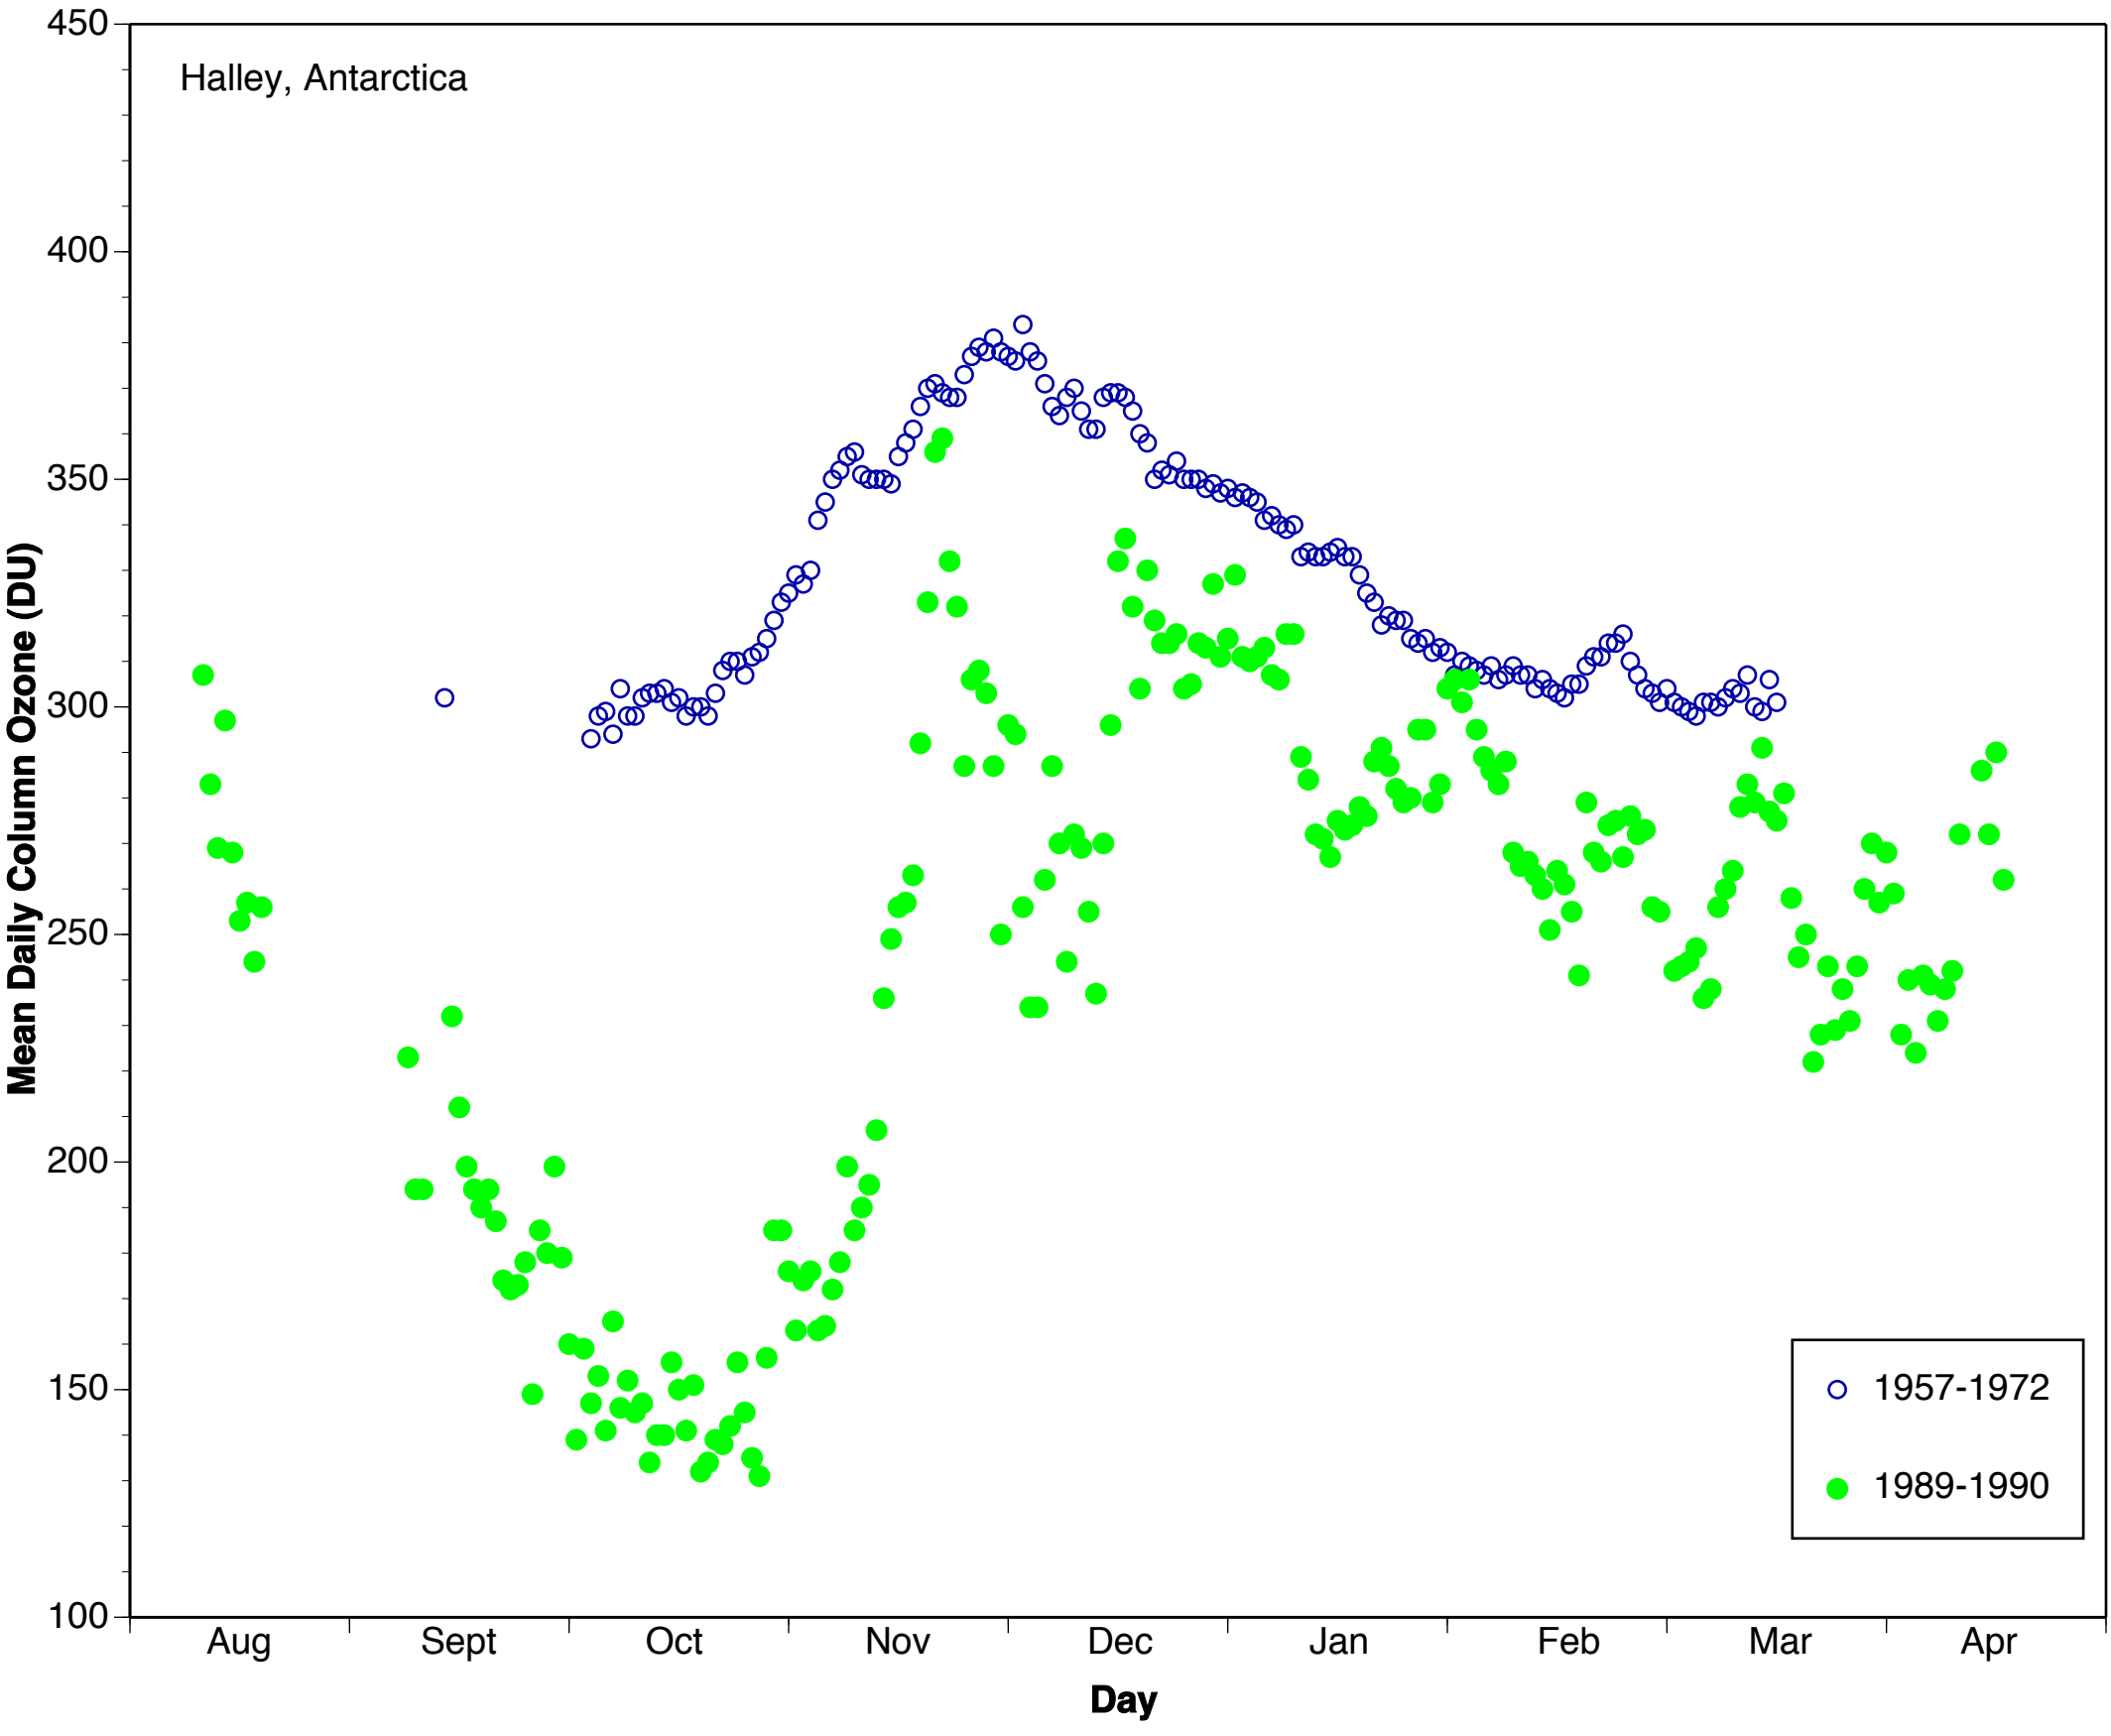

Halley, Antarctica

○ 1957-1972  
● 1973-1974

Halley, Antarctica

○ 1957-1972  
● 1974-1975

Halley, Antarctica

○ 1957-1972  
● 1975-1976

Halley, Antarctica

○ 1957-1972  
● 1976-1977

Halley, Antarctica

Mean Daily Column Ozone (DU)

○ 1957-1972  
● 1977-1978

Aug Sept Oct Nov Dec Jan Feb Mar Apr

Day

Halley, Antarctica

○ 1957-1972  
● 1978-1979

Halley, Antarctica

○ 1957-1972  
● 1979-1980

Halley, Antarctica

○ 1957-1972  
● 1981-1982

Halley, Antarctica

○ 1957-1972  
● 1985-1986

Halley, Antarctica

Halley, Antarctica

○ 1957-1972  
● 1988-1989

Halley, Antarctica

○ 1957-1972  
● 1989-1990

Halley, Antarctica

○ 1957-1972  
● 1991-1992

Halley, Antarctica

Halley, Antarctica

Halley, Antarctica

Halley, Antarctica