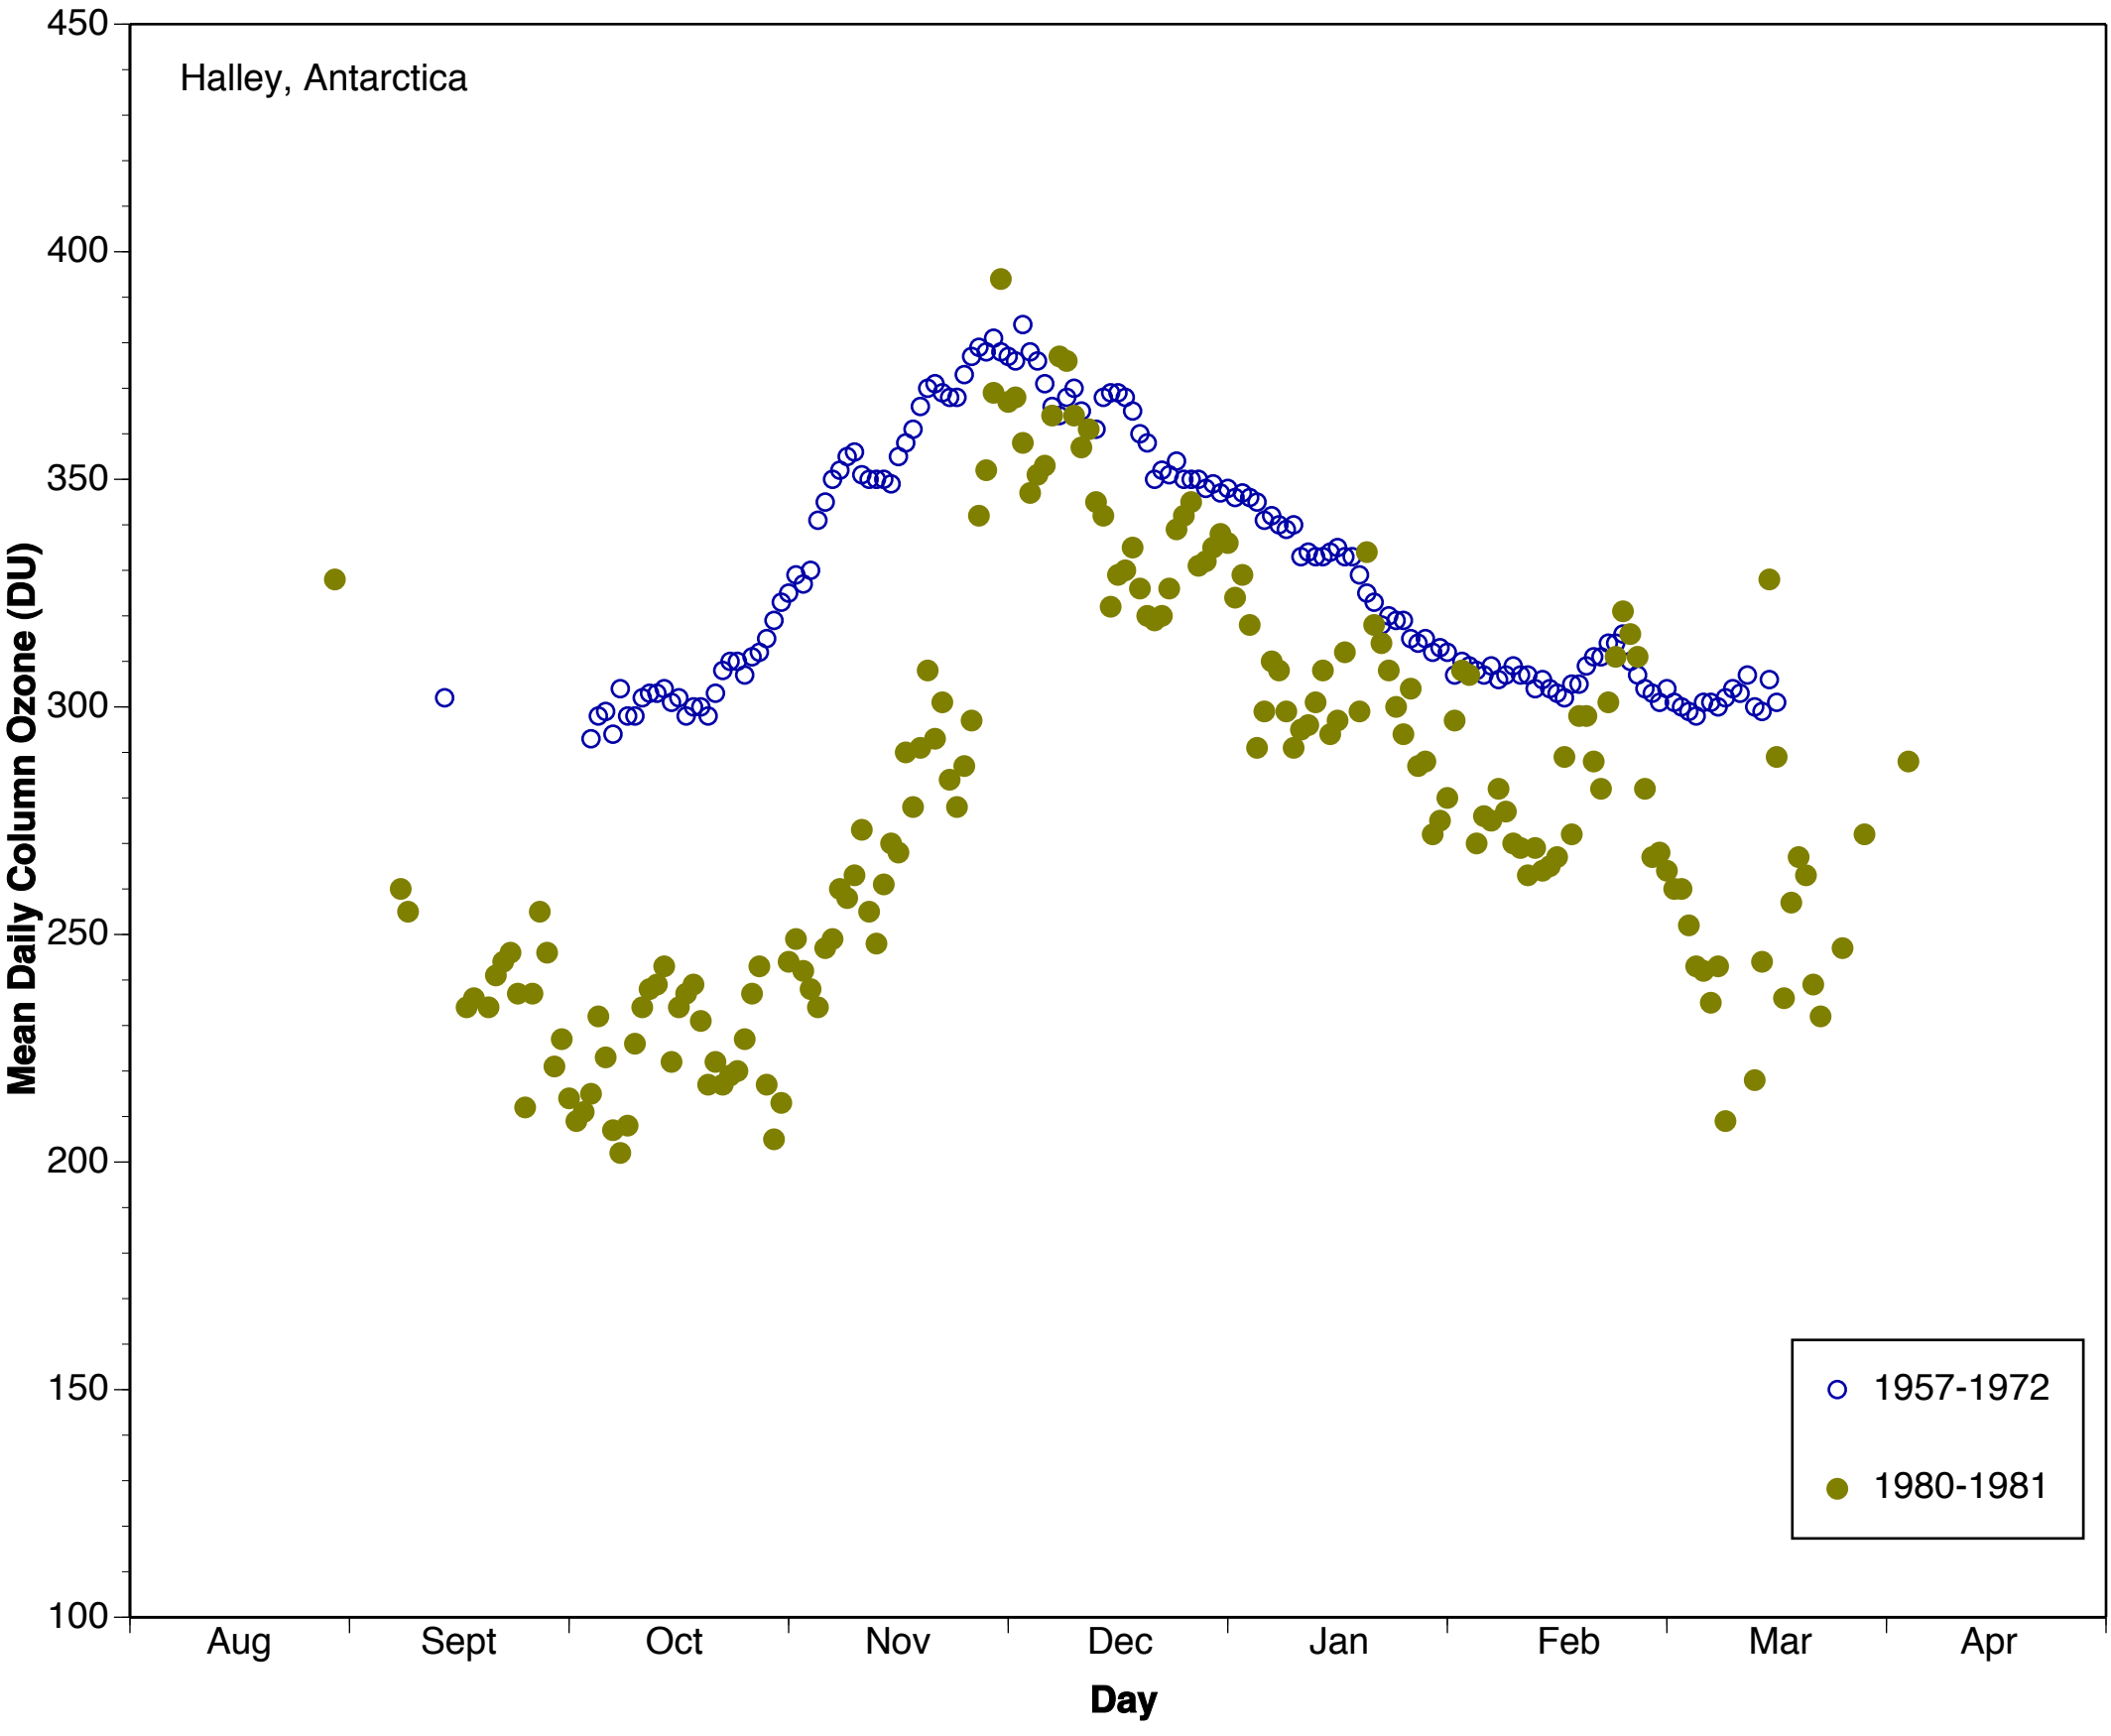

Halley, Antarctica

○ 1957-1972  
● 1973-1974

Halley, Antarctica

○ 1957-1972  
● 1974-1975

Halley, Antarctica

○ 1957-1972  
● 1975-1976

Halley, Antarctica

○ 1957-1972  
● 1976-1977

Halley, Antarctica

Mean Daily Column Ozone (DU)

○ 1957-1972  
● 1977-1978

Aug Sept Oct Nov Dec Jan Feb Mar Apr

Day

Halley, Antarctica

○ 1957-1972  
● 1978-1979

Halley, Antarctica

○ 1957-1972  
● 1979-1980

Halley, Antarctica

○ 1957-1972  
● 1981-1982

Halley, Antarctica

○ 1957-1972  
● 1985-1986

Halley, Antarctica

Halley, Antarctica

○ 1957-1972  
● 1988-1989

Halley, Antarctica

○ 1957-1972  
● 1989-1990

Halley, Antarctica

○ 1957-1972  
● 1991-1992

Halley, Antarctica

Halley, Antarctica

Halley, Antarctica

Halley, Antarctica