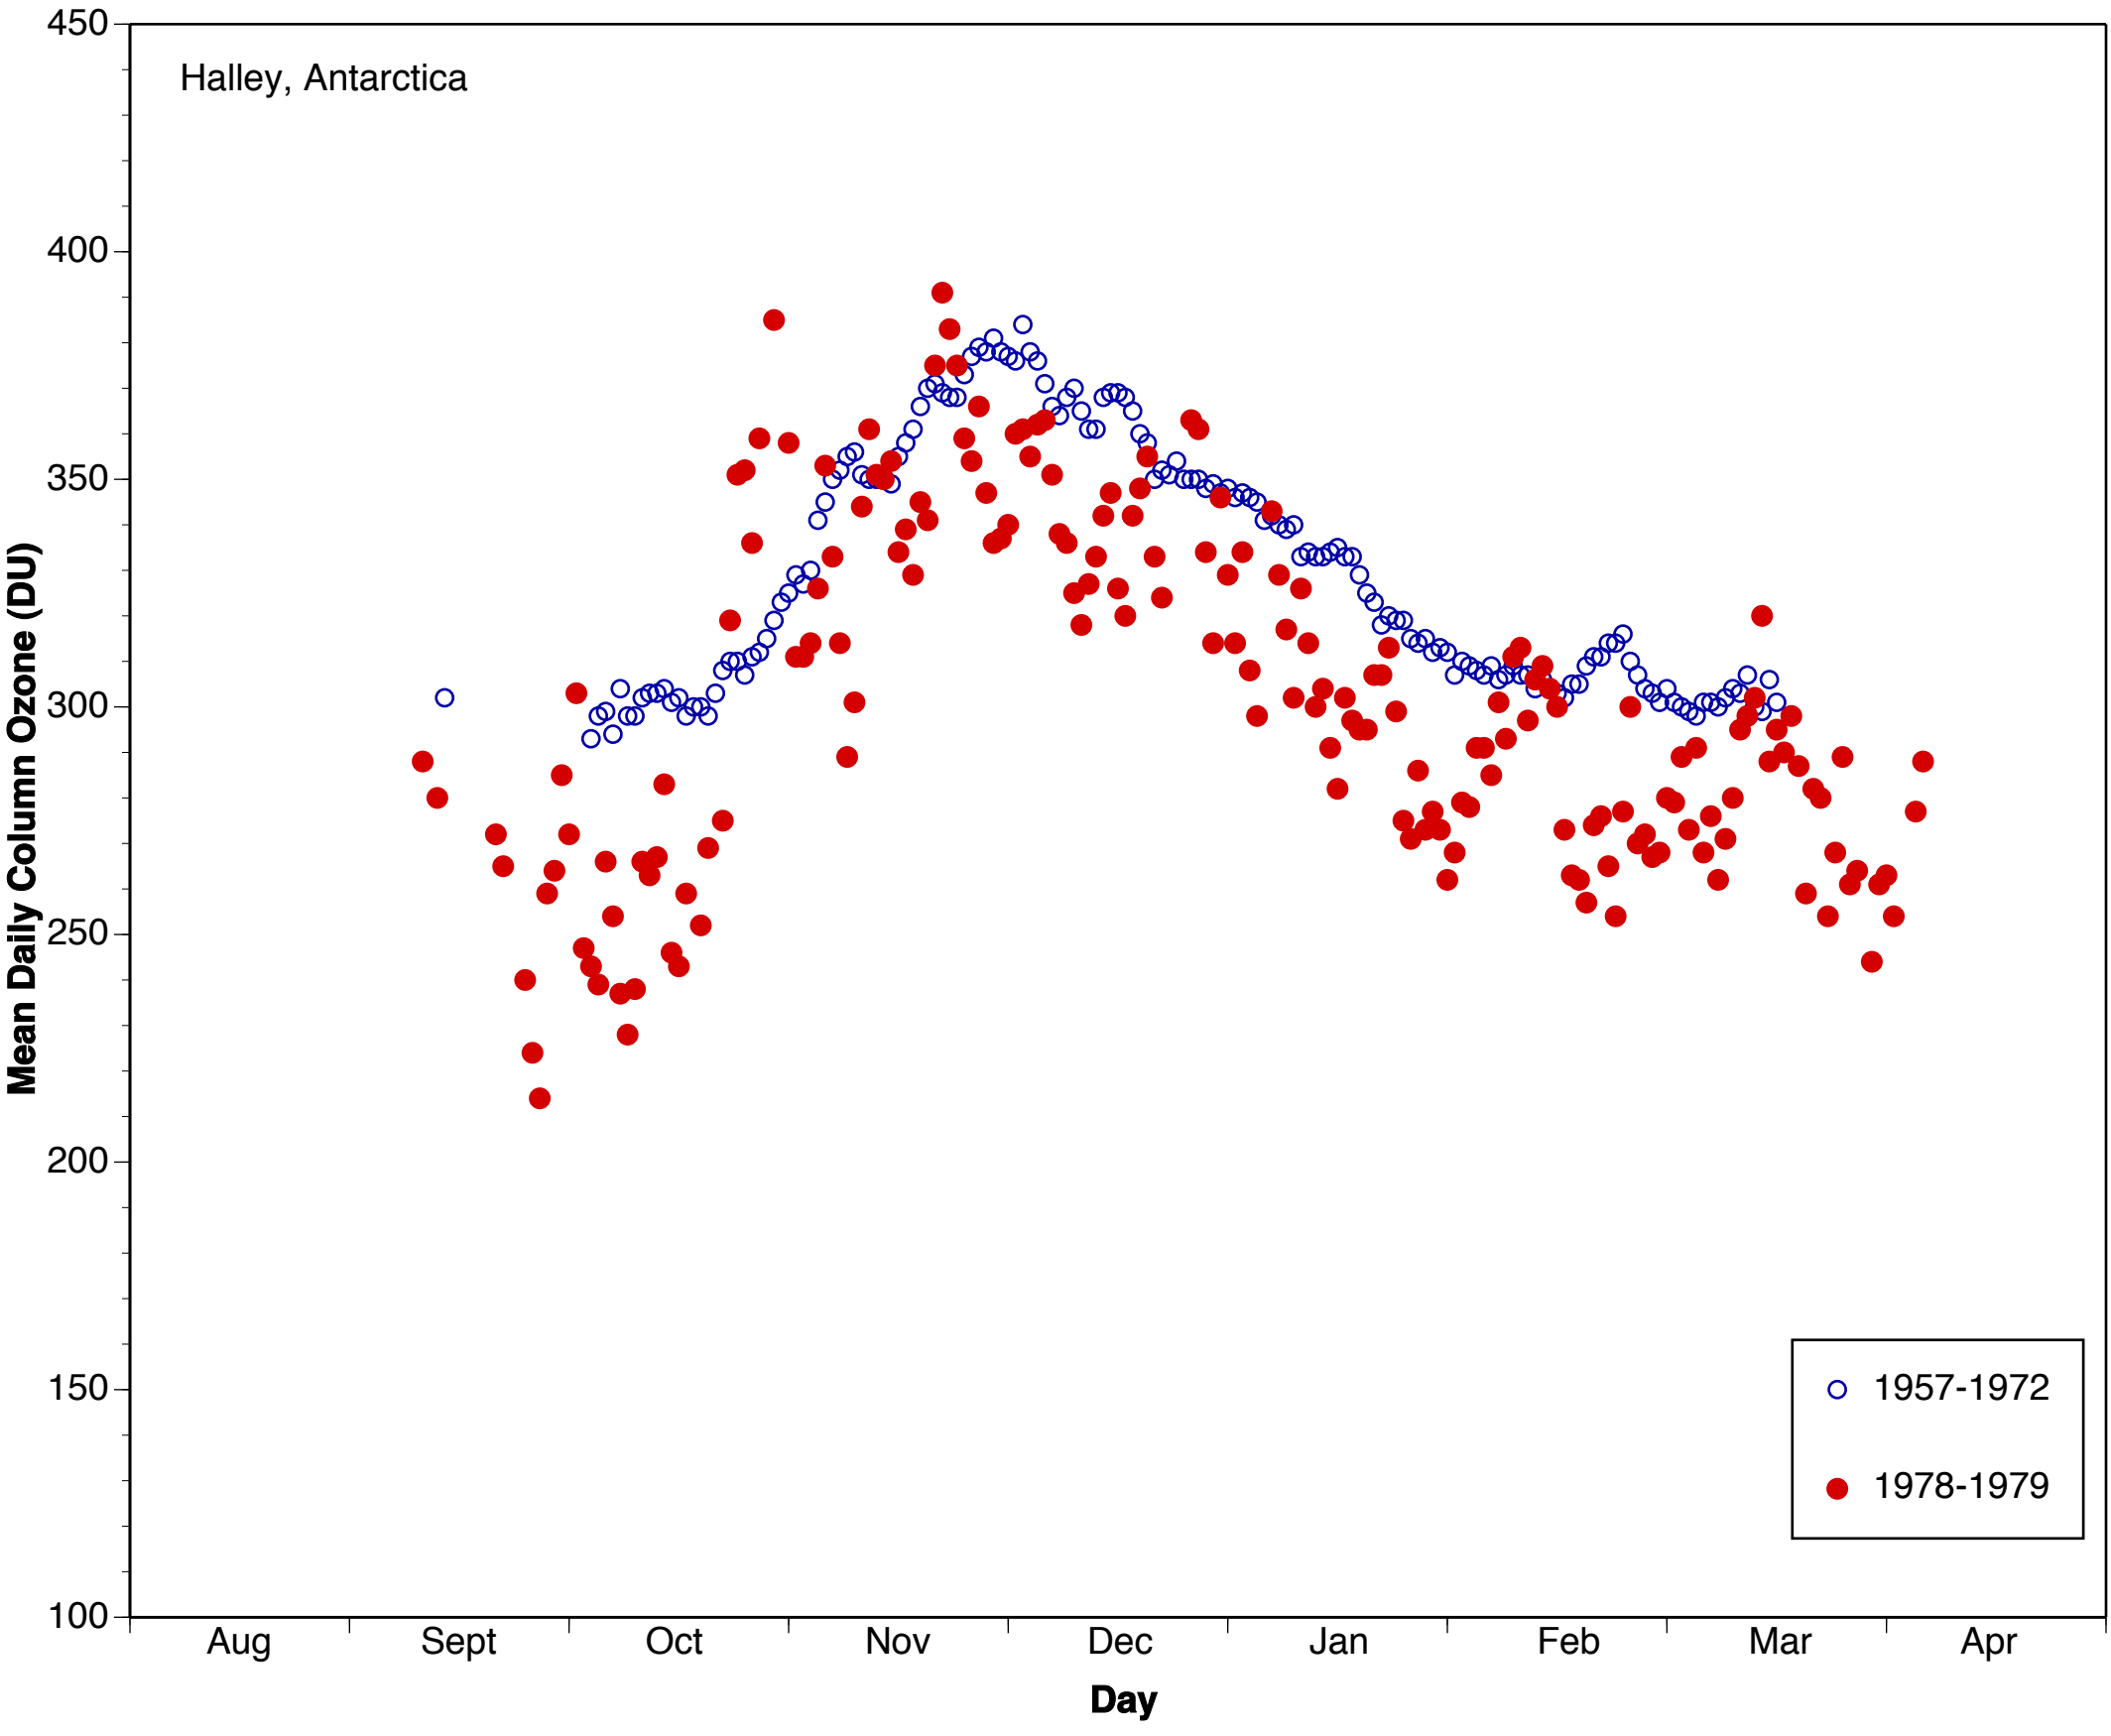

Halley, Antarctica

○ 1957-1972  
● 1973-1974

Halley, Antarctica

○ 1957-1972  
● 1974-1975

Halley, Antarctica

○ 1957-1972  
● 1975-1976

Halley, Antarctica

○ 1957-1972  
● 1976-1977

Halley, Antarctica

Mean Daily Column Ozone (DU)

○ 1957-1972  
● 1977-1978

Aug Sept Oct Nov Dec Jan Feb Mar Apr

Day

Halley, Antarctica

○ 1957-1972  
● 1978-1979

Halley, Antarctica

○ 1957-1972  
● 1979-1980

Halley, Antarctica

○ 1957-1972  
● 1981-1982

Halley, Antarctica

○ 1957-1972  
● 1985-1986

Halley, Antarctica

Halley, Antarctica

○ 1957-1972  
● 1988-1989

Halley, Antarctica

○ 1957-1972  
● 1989-1990

Halley, Antarctica

○ 1957-1972  
● 1991-1992

Halley, Antarctica

Halley, Antarctica

Halley, Antarctica

Halley, Antarctica