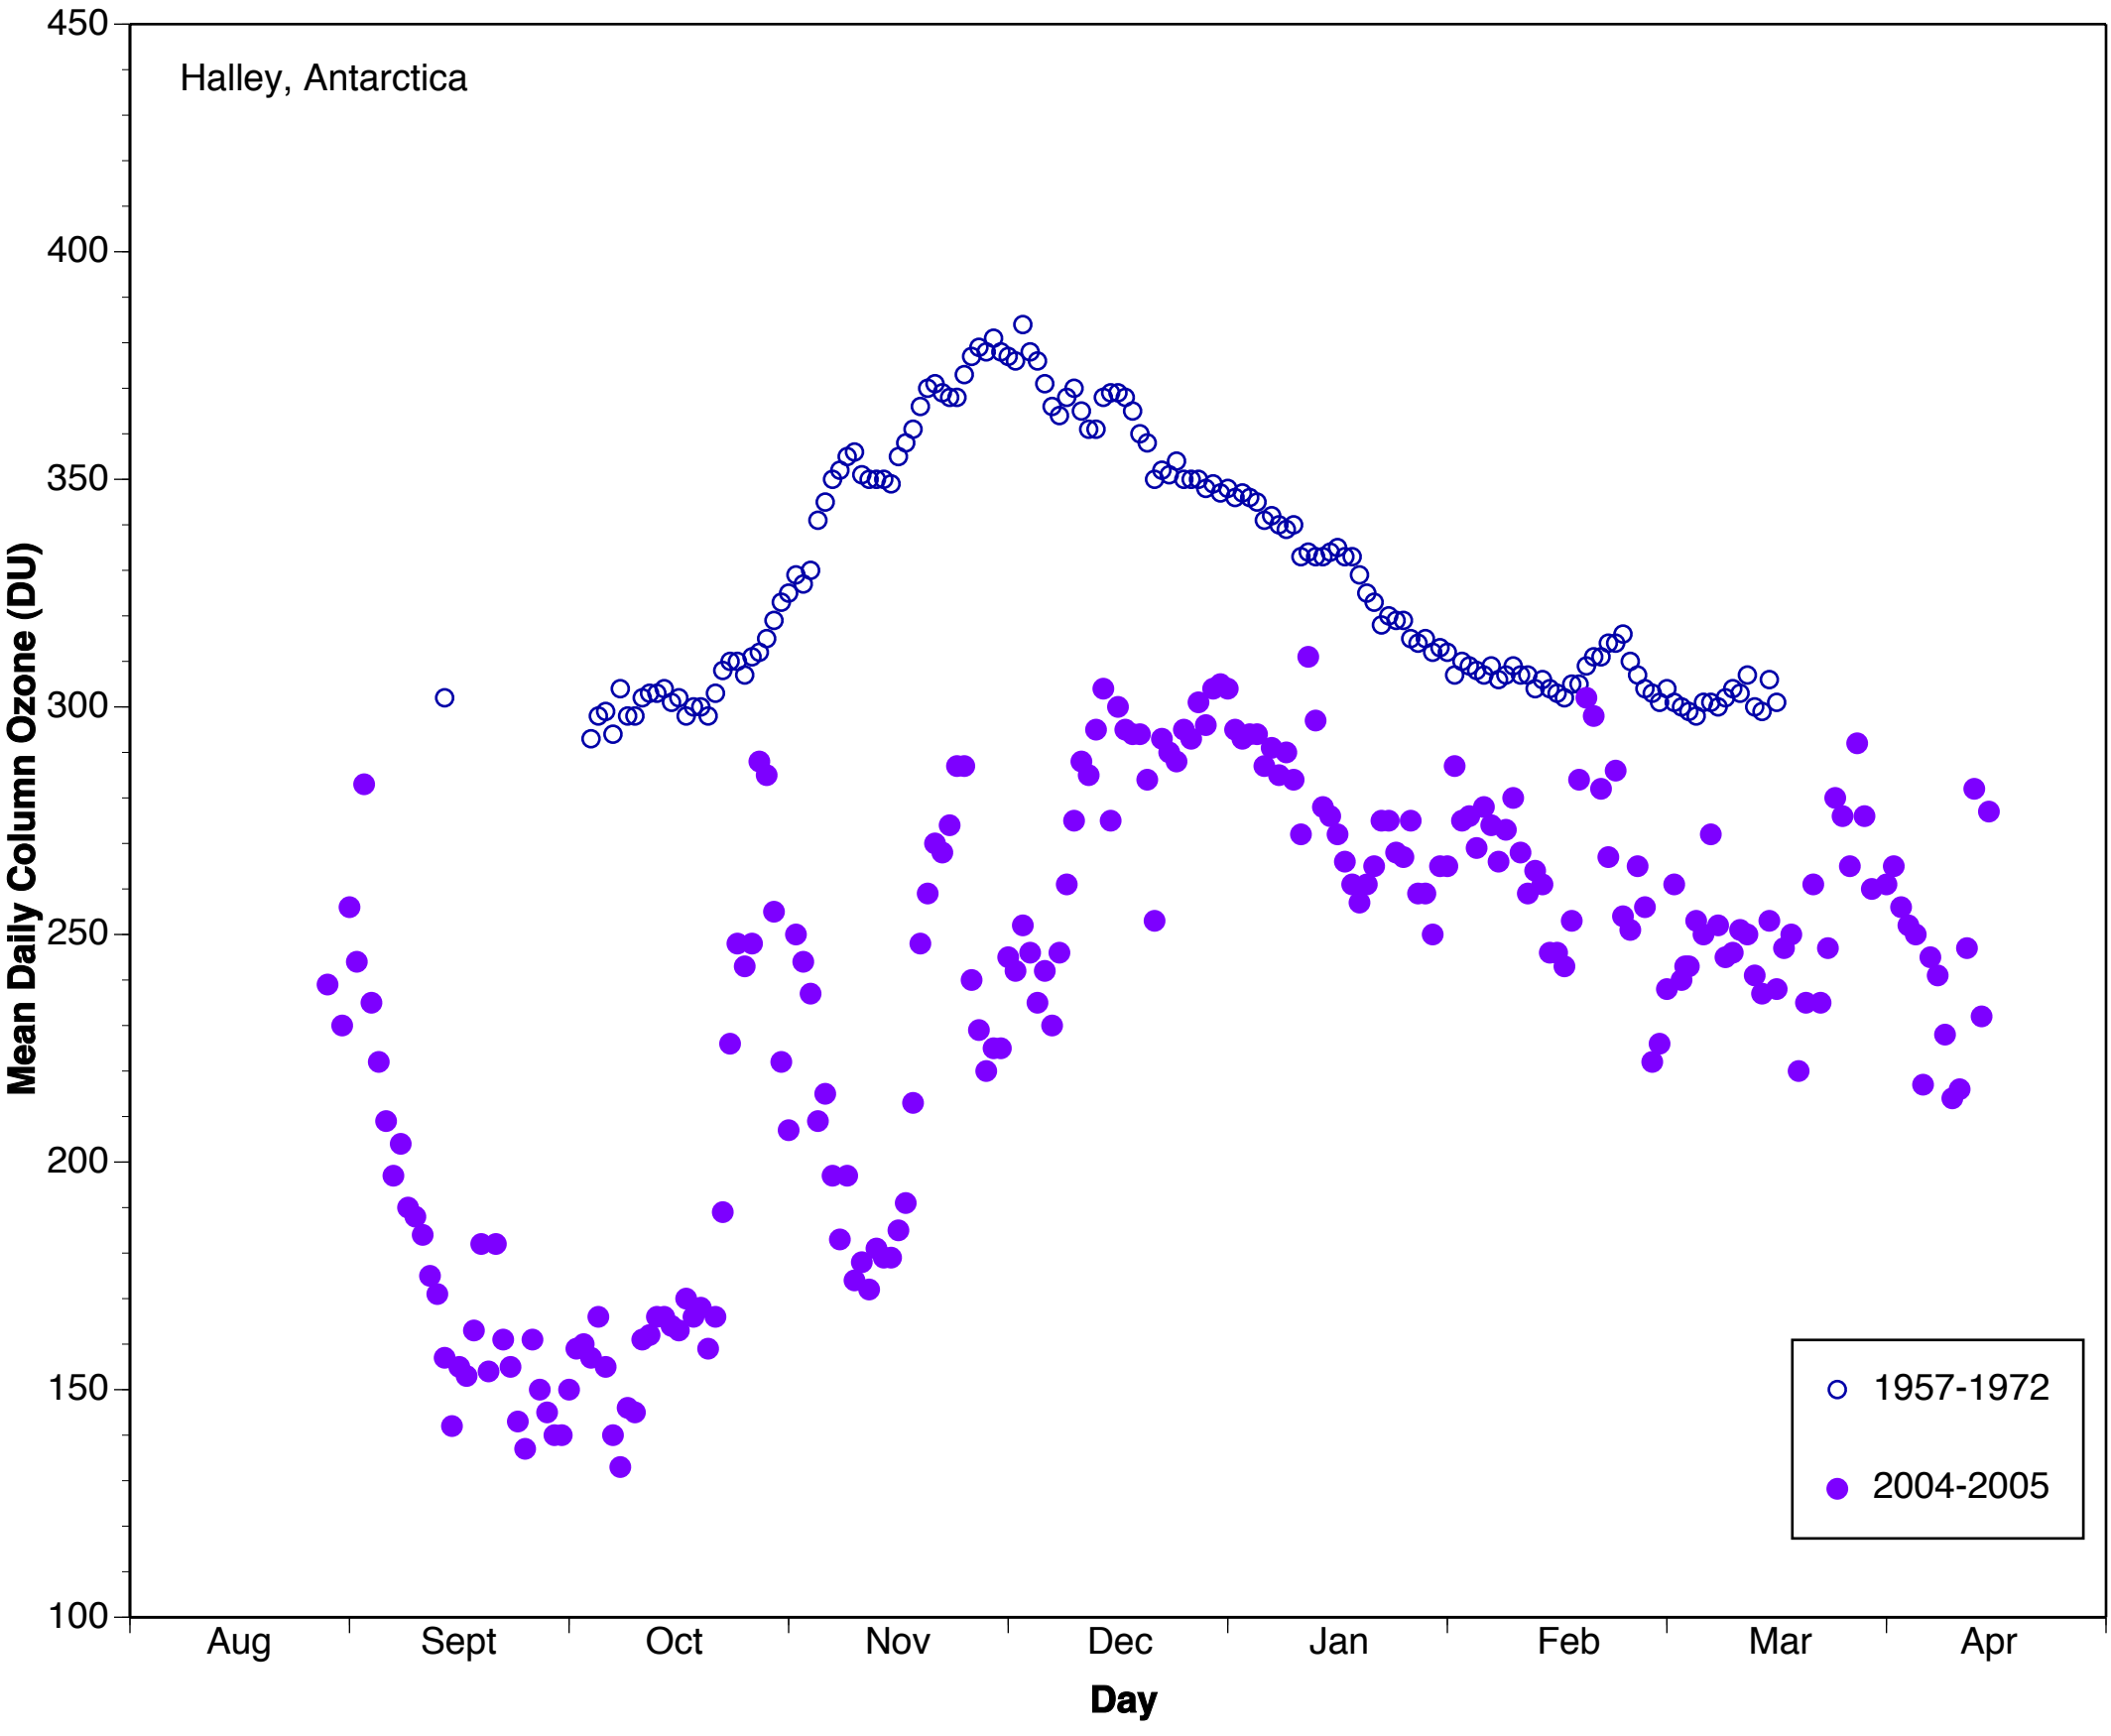

Halley, Antarctica

○ 1957-1972  
● 1989-1990

Halley, Antarctica

○ 1957-1972  
● 1991-1992

Halley, Antarctica

Halley, Antarctica

Halley, Antarctica

Halley, Antarctica

Halley, Antarctica

○ 1957-1972  
● 1998-1999

Halley, Antarctica

Halley, Antarctica

Mean Daily Column Ozone (DU)

Day

○ 1957-1972  
● 2000-2001

Halley, Antarctica

○ 1957-1972  
● 2002-2003

Halley, Antarctica

○ 1957-1972  
● 2003-2004

Halley, Antarctica

○ 1957-1972  
● 2004-2005

Halley, Antarctica

Halley, Antarctica

Halley, Antarctica

Mean Daily Column Ozone (DU)

Day

○ 1957-1972  
● 2007-2008

Halley, Antarctica

○ 1957-1972  
● 2008-2009

Halley, Antarctica

Halley, Antarctica