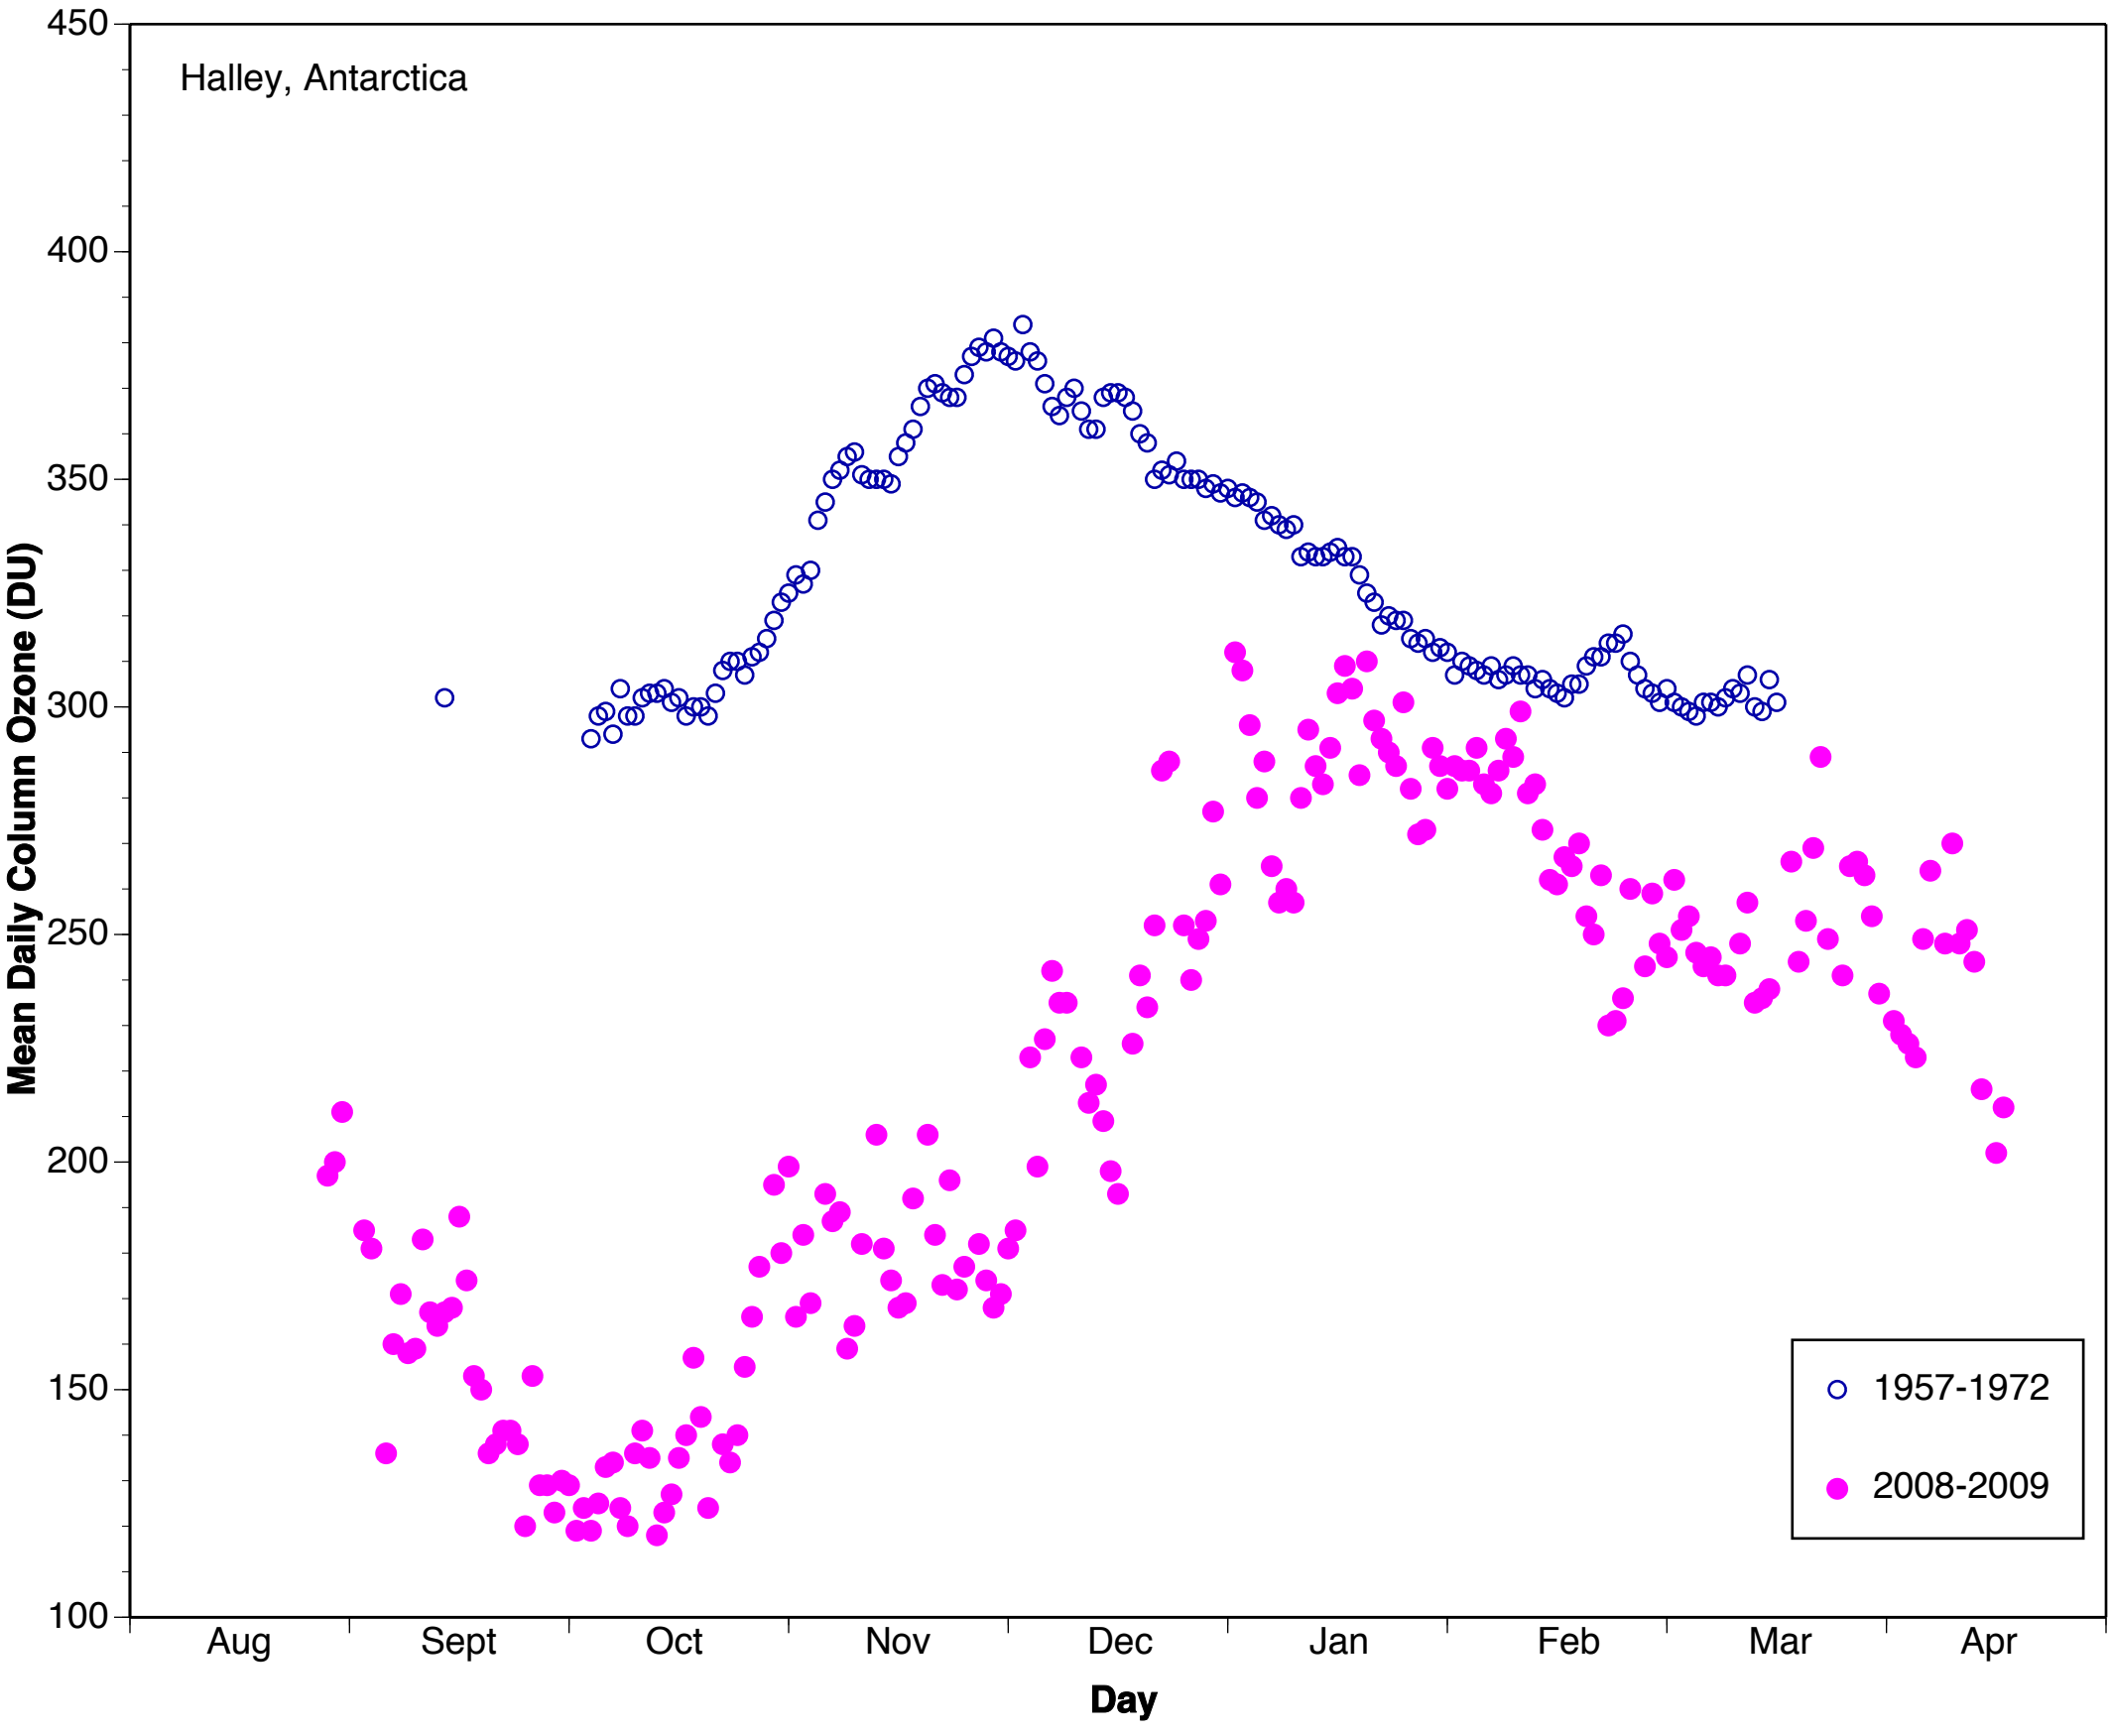

○ 1957-1972  
● 1979-1980

Halley, Antarctica

○ 1957-1972  
● 1981-1982

Halley, Antarctica

○ 1957-1972  
● 1985-1986

Halley, Antarctica

Halley, Antarctica

○ 1957-1972  
● 1988-1989

Halley, Antarctica

○ 1957-1972  
● 1989-1990

Halley, Antarctica

○ 1957-1972  
● 1991-1992

Halley, Antarctica

Halley, Antarctica

Halley, Antarctica

Halley, Antarctica

○ 1957-1972  
● 2002-2003

Halley, Antarctica

○ 1957-1972  
● 2003-2004

Halley, Antarctica

○ 1957-1972  
● 2004-2005

Halley, Antarctica

Halley, Antarctica

Halley, Antarctica

Mean Daily Column Ozone (DU)

Day

○ 1957-1972  
● 2007-2008

Halley, Antarctica

○ 1957-1972  
● 2008-2009

Halley, Antarctica

Halley, Antarctica