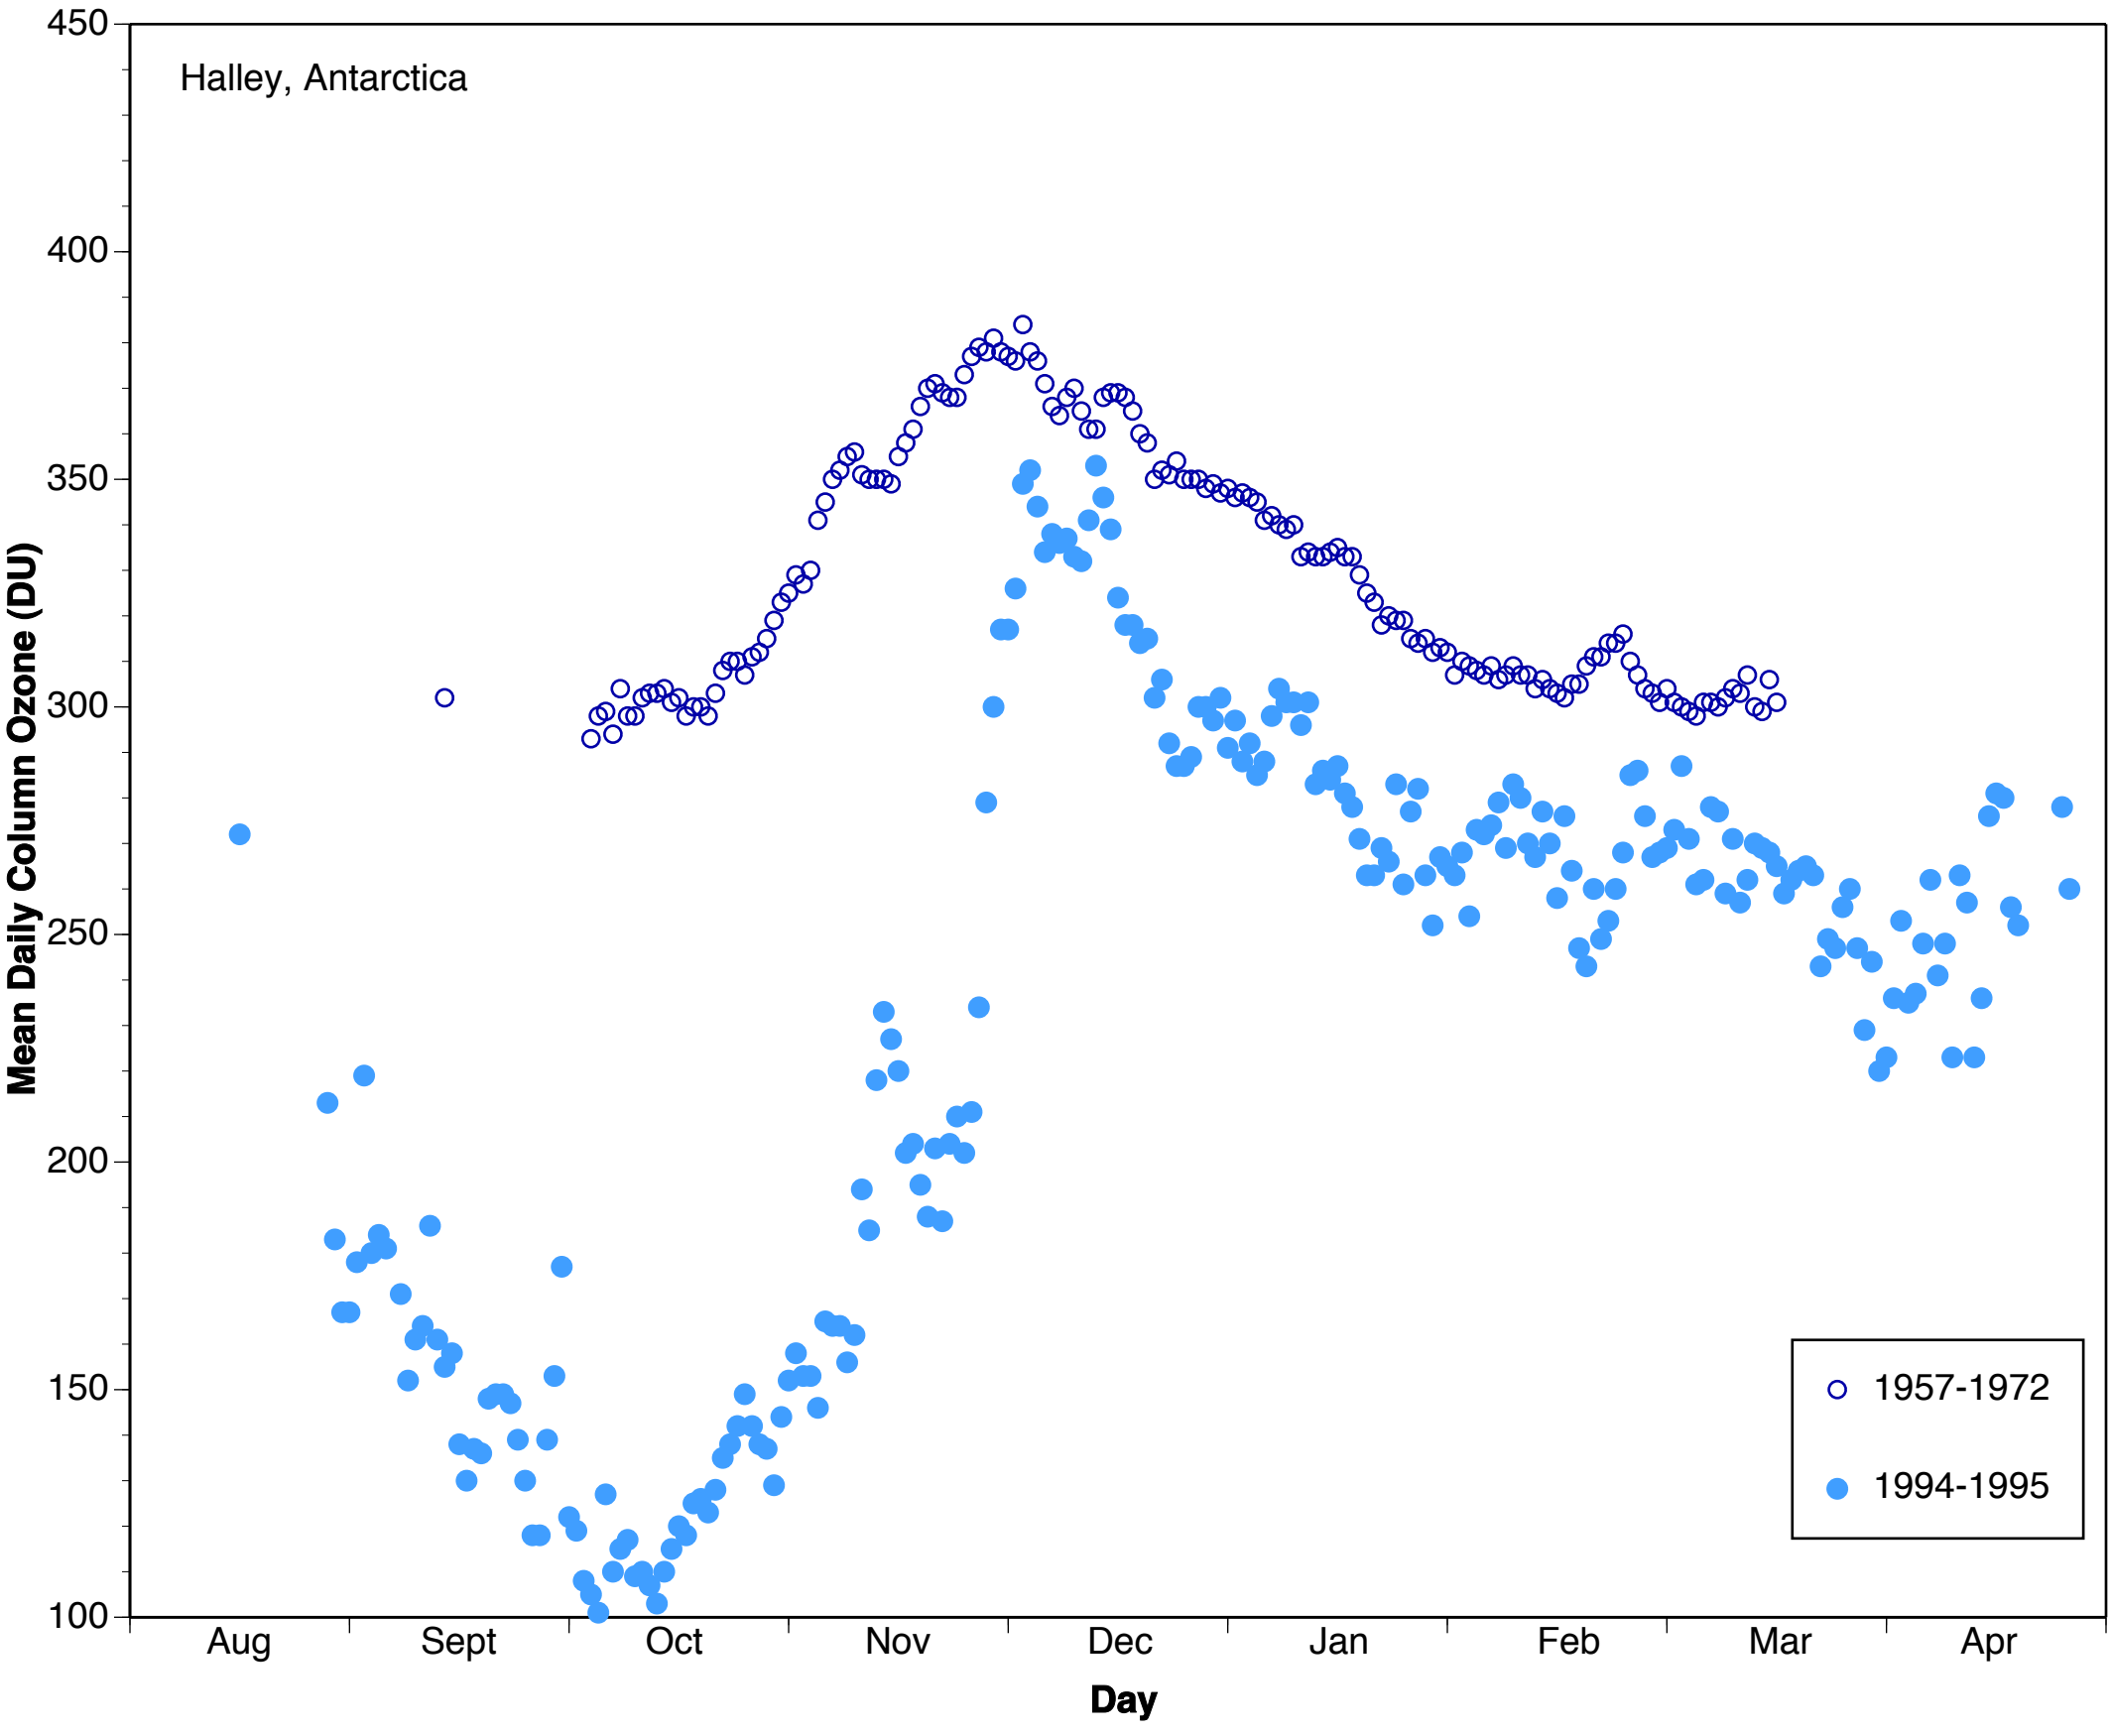

○ 1957-1972  
● 1979-1980

Halley, Antarctica

○ 1957-1972  
● 1981-1982

Halley, Antarctica

○ 1957-1972  
● 1985-1986

Halley, Antarctica

Halley, Antarctica

○ 1957-1972  
● 1988-1989

Halley, Antarctica

○ 1957-1972  
● 1989-1990

Halley, Antarctica

○ 1957-1972  
● 1991-1992

Halley, Antarctica

Halley, Antarctica

Halley, Antarctica

Halley, Antarctica

Halley, Antarctica

○ 1957-1972  
● 1998-1999

Halley, Antarctica

Halley, Antarctica

Mean Daily Column Ozone (DU)

Day

○ 1957-1972  
● 2000-2001

Halley, Antarctica

○ 1957-1972  
● 2002-2003

Halley, Antarctica

○ 1957-1972  
● 2003-2004

Halley, Antarctica

○ 1957-1972  
● 2004-2005

Halley, Antarctica

Halley, Antarctica

Halley, Antarctica