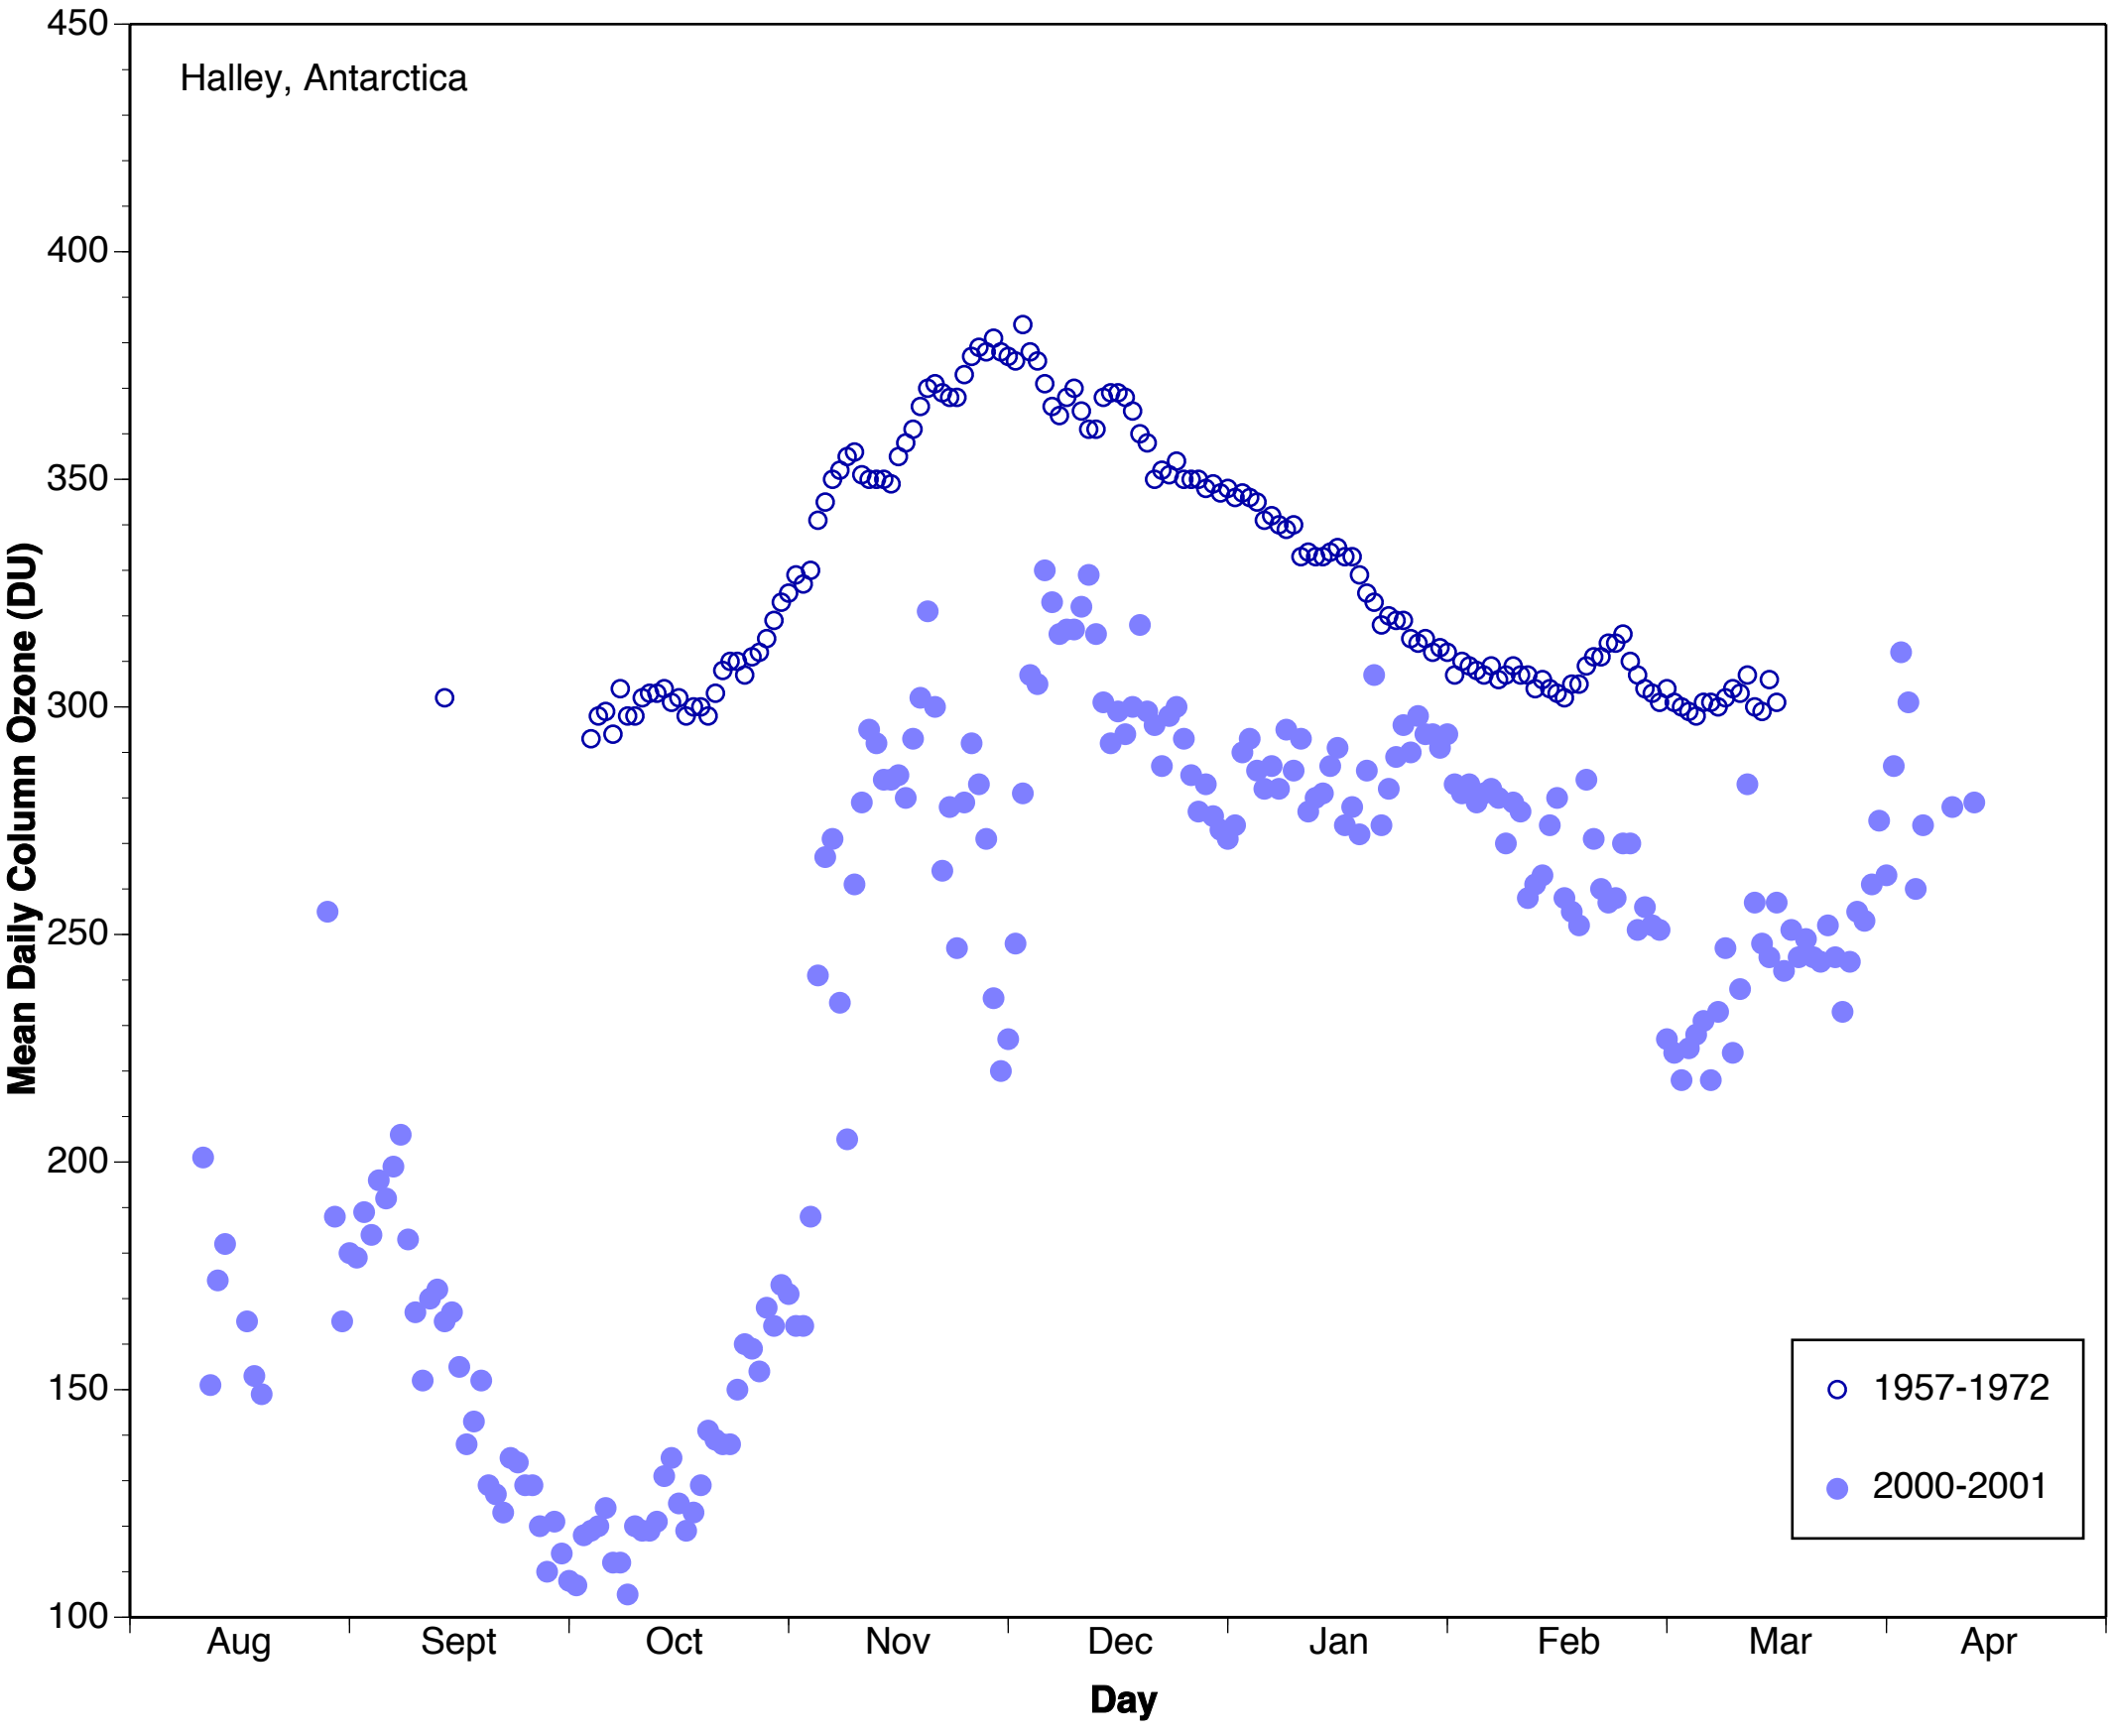

○ 1957-1972  
● 1979-1980

Halley, Antarctica

○ 1957-1972  
● 1981-1982

Halley, Antarctica

○ 1957-1972  
● 1985-1986

Halley, Antarctica

Halley, Antarctica

○ 1957-1972  
● 1988-1989

Halley, Antarctica

○ 1957-1972  
● 1989-1990

Halley, Antarctica

○ 1957-1972  
● 1991-1992

Halley, Antarctica

Halley, Antarctica

Halley, Antarctica

Halley, Antarctica

Halley, Antarctica

○ 1957-1972  
● 1998-1999

Halley, Antarctica

Halley, Antarctica

Mean Daily Column Ozone (DU)

Day

○ 1957-1972  
● 2000-2001

Halley, Antarctica

○ 1957-1972  
● 2002-2003

Halley, Antarctica

○ 1957-1972  
● 2003-2004

Halley, Antarctica

○ 1957-1972  
● 2004-2005

Halley, Antarctica

Halley, Antarctica

Halley, Antarctica