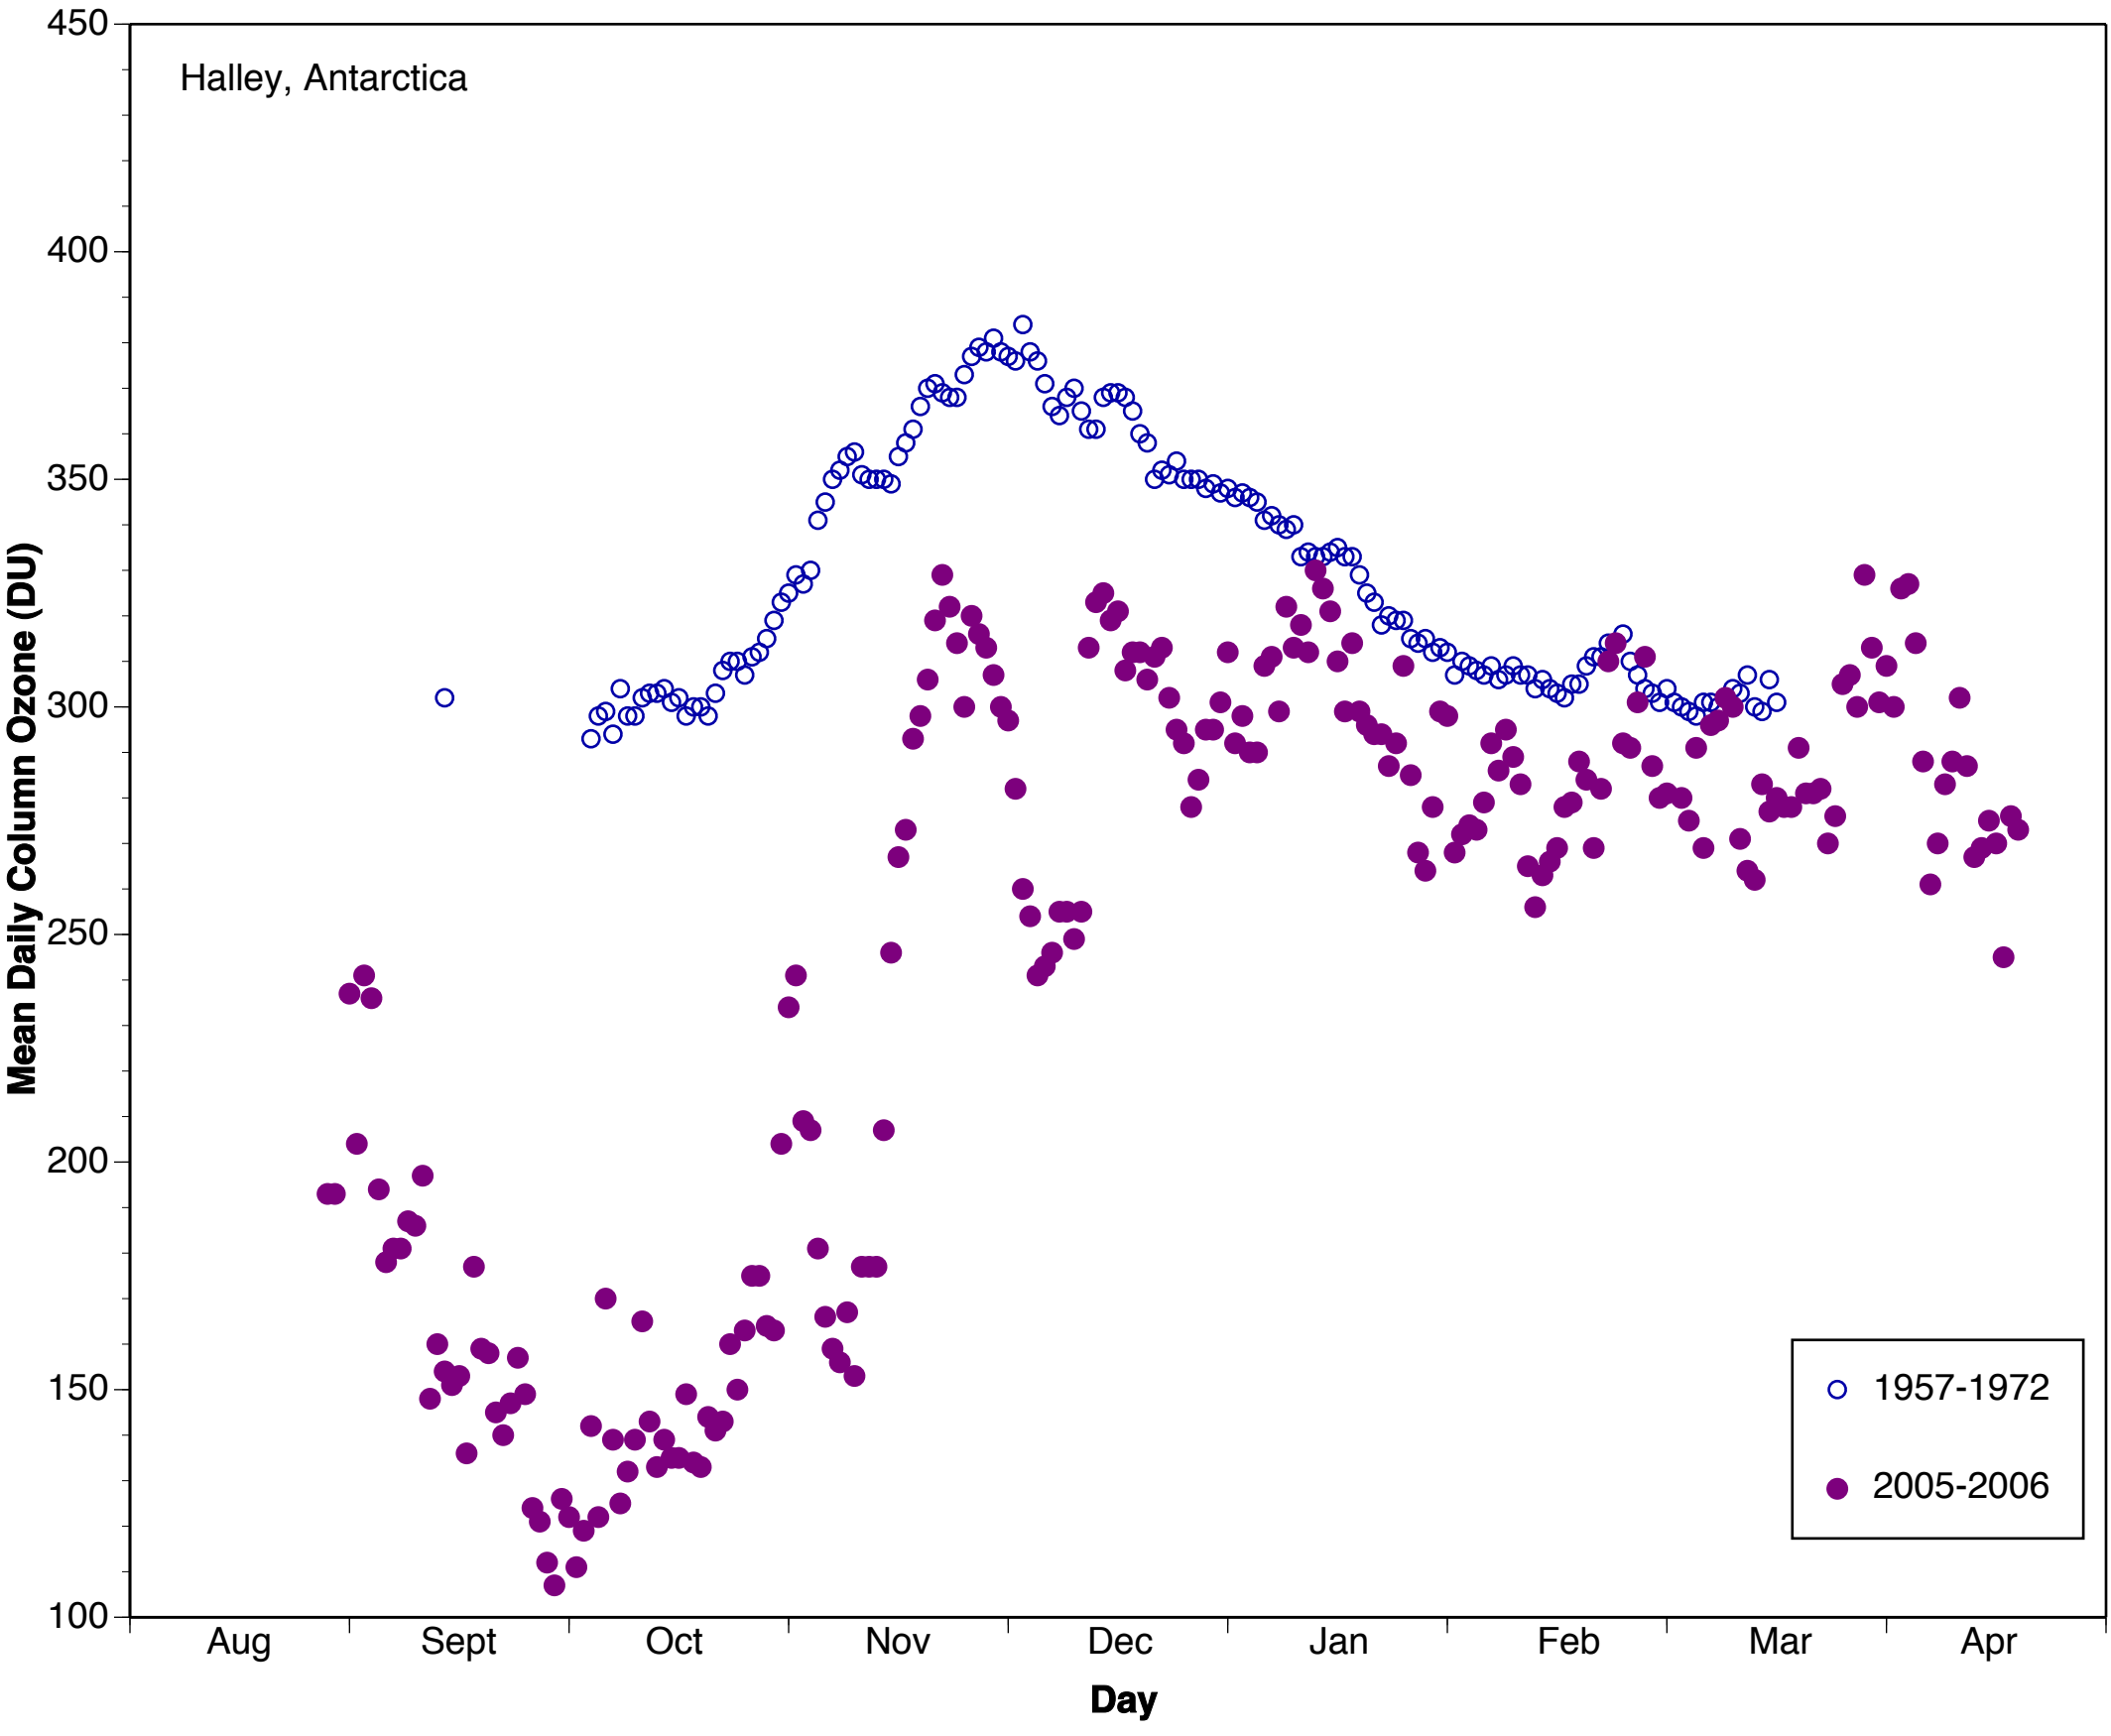

○ 1957-1972  
● 1979-1980

Halley, Antarctica

○ 1957-1972  
● 1981-1982

Halley, Antarctica

○ 1957-1972  
● 1985-1986

Halley, Antarctica

Halley, Antarctica

○ 1957-1972  
● 1988-1989

Halley, Antarctica

○ 1957-1972  
● 1989-1990

Halley, Antarctica

○ 1957-1972  
● 1991-1992

Halley, Antarctica

Halley, Antarctica

Halley, Antarctica

Halley, Antarctica

○ 1957-1972  
● 2002-2003

Halley, Antarctica

○ 1957-1972  
● 2003-2004

Halley, Antarctica

○ 1957-1972  
● 2004-2005

Halley, Antarctica

Halley, Antarctica

Halley, Antarctica

Mean Daily Column Ozone (DU)

Day

○ 1957-1972  
● 2007-2008

Halley, Antarctica

○ 1957-1972  
● 2008-2009

Halley, Antarctica

Halley, Antarctica