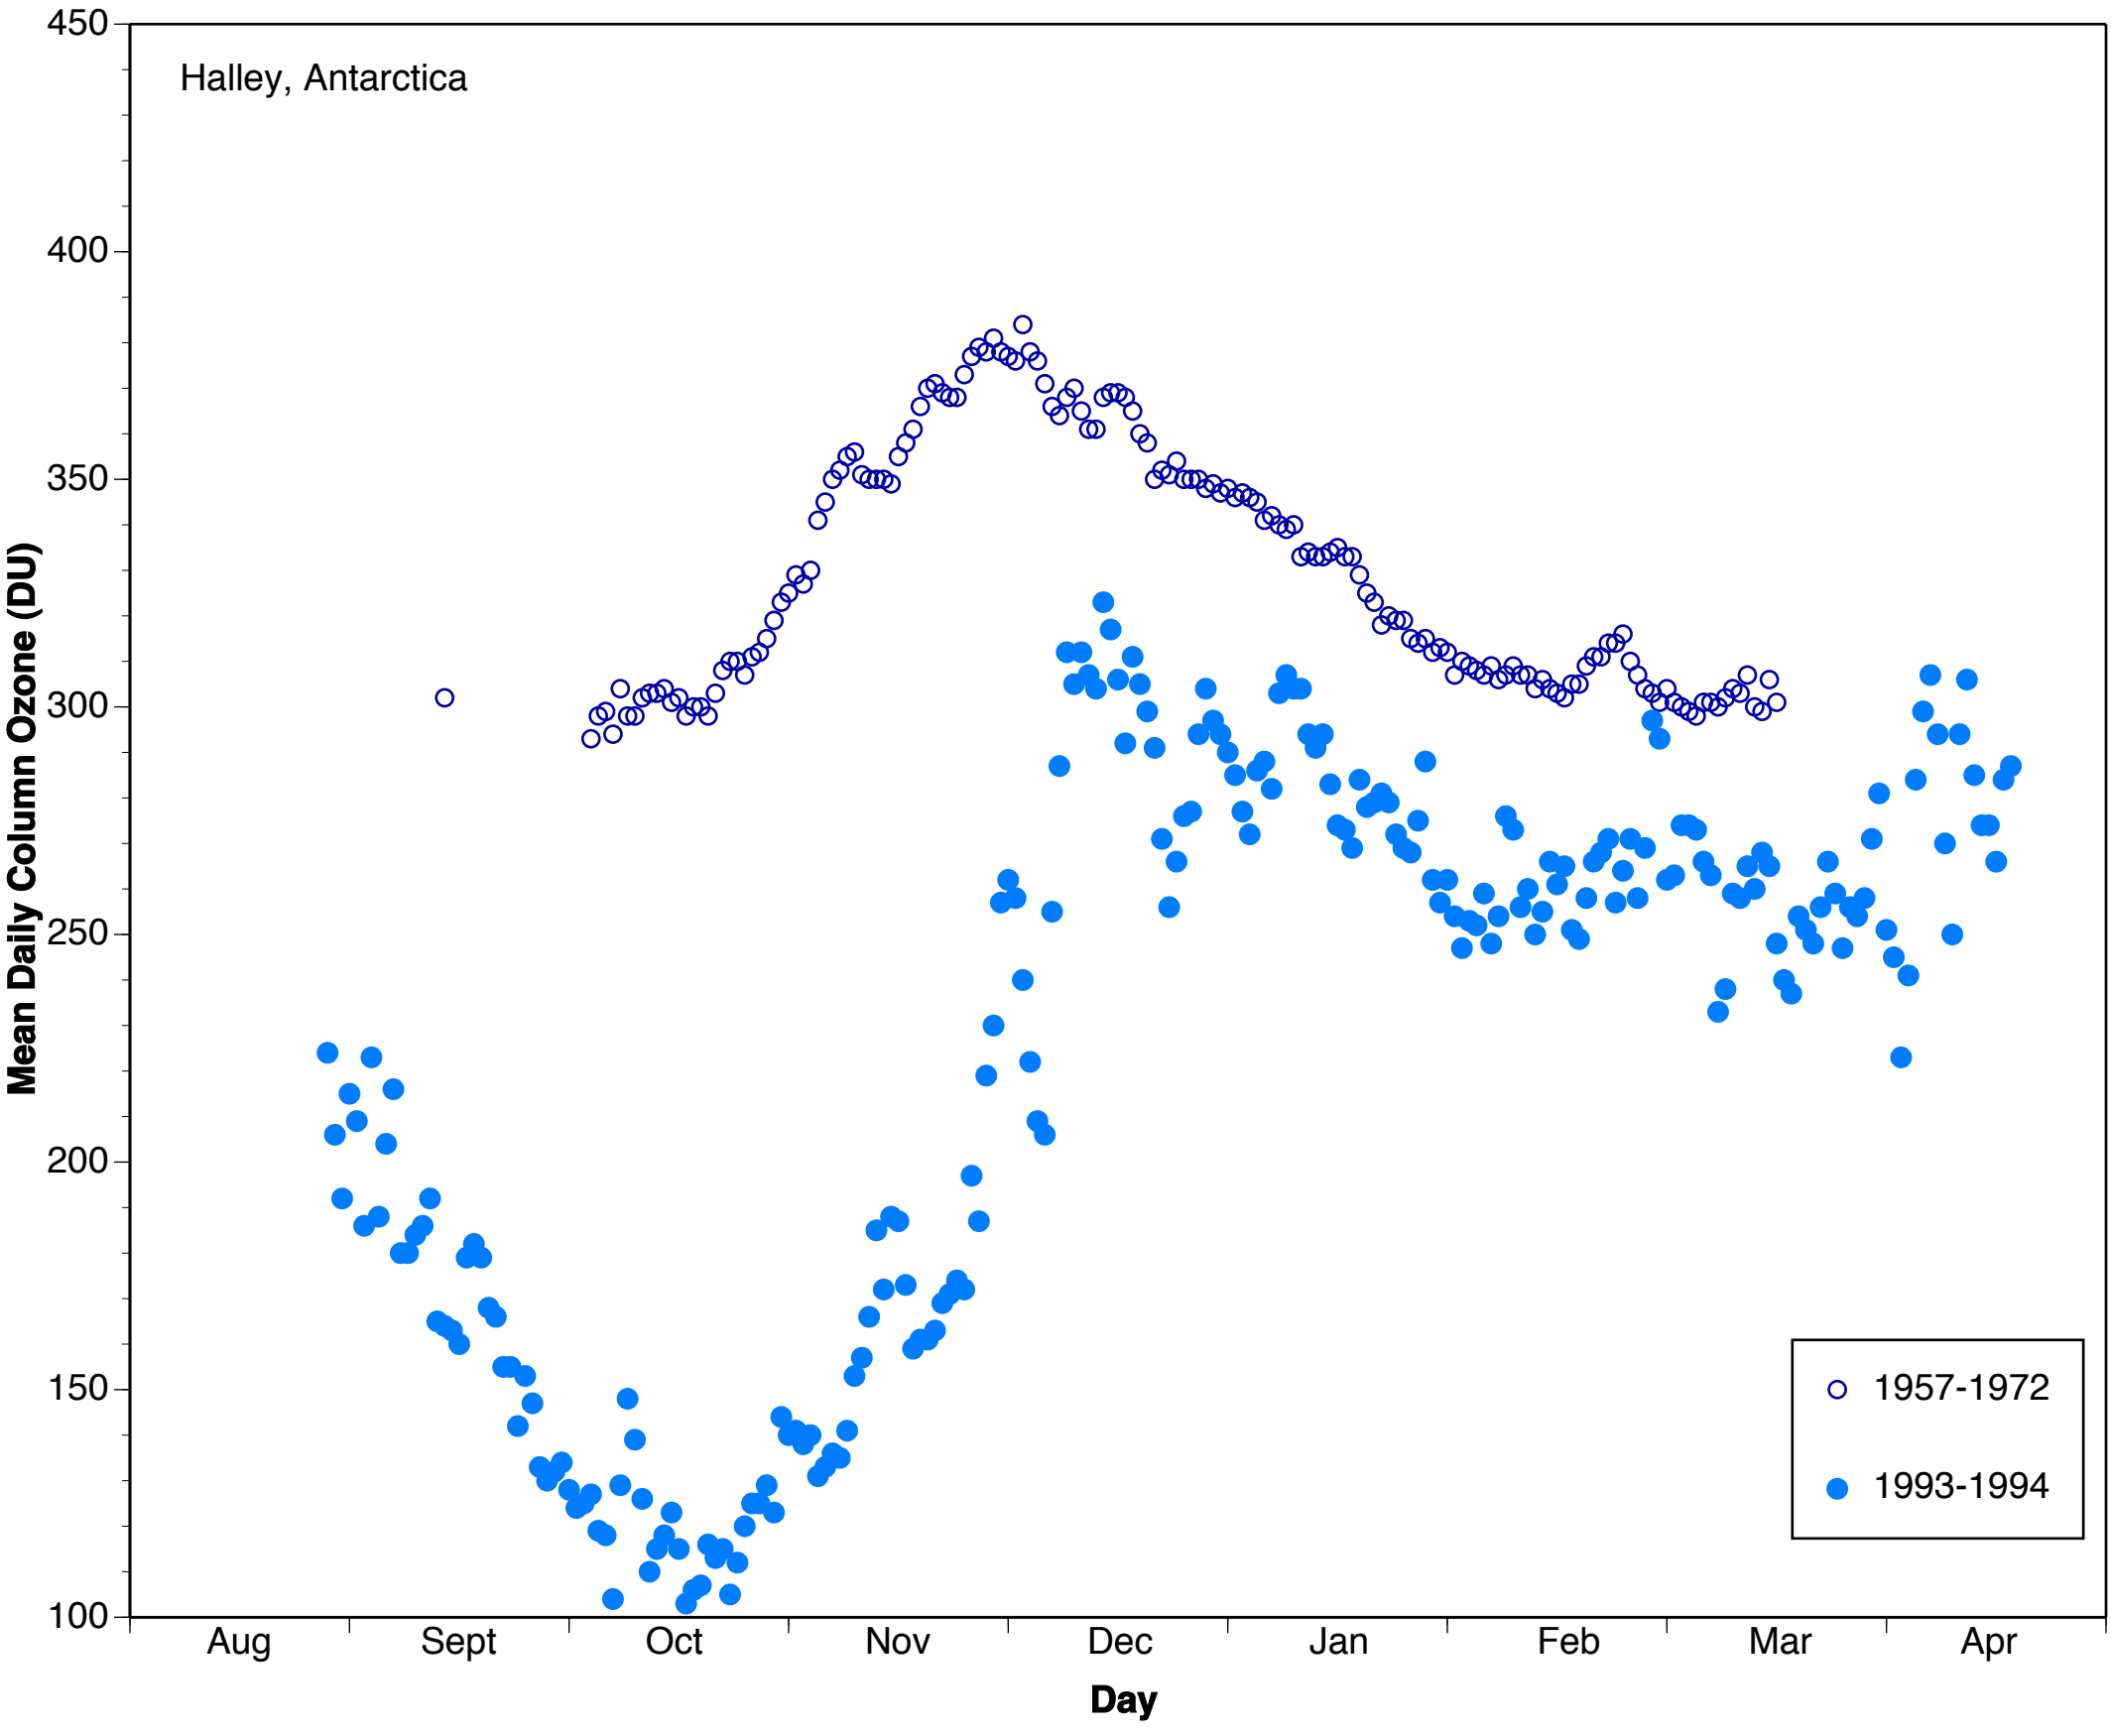

○ 1957-1972  
● 1979-1980

Halley, Antarctica

○ 1957-1972  
● 1981-1982

Halley, Antarctica

○ 1957-1972  
● 1985-1986

Halley, Antarctica

Halley, Antarctica

○ 1957-1972  
● 1988-1989

Halley, Antarctica

○ 1957-1972  
● 1989-1990

Halley, Antarctica

○ 1957-1972  
● 1991-1992

Halley, Antarctica

Halley, Antarctica

Halley, Antarctica

Halley, Antarctica

Halley, Antarctica

○ 1957-1972  
● 1998-1999

Halley, Antarctica

Halley, Antarctica

Mean Daily Column Ozone (DU)

Day

○ 1957-1972  
● 2000-2001

Halley, Antarctica

○ 1957-1972  
● 2002-2003

Halley, Antarctica

○ 1957-1972  
● 2003-2004

Halley, Antarctica

○ 1957-1972  
● 2004-2005

Halley, Antarctica

Halley, Antarctica

Halley, Antarctica