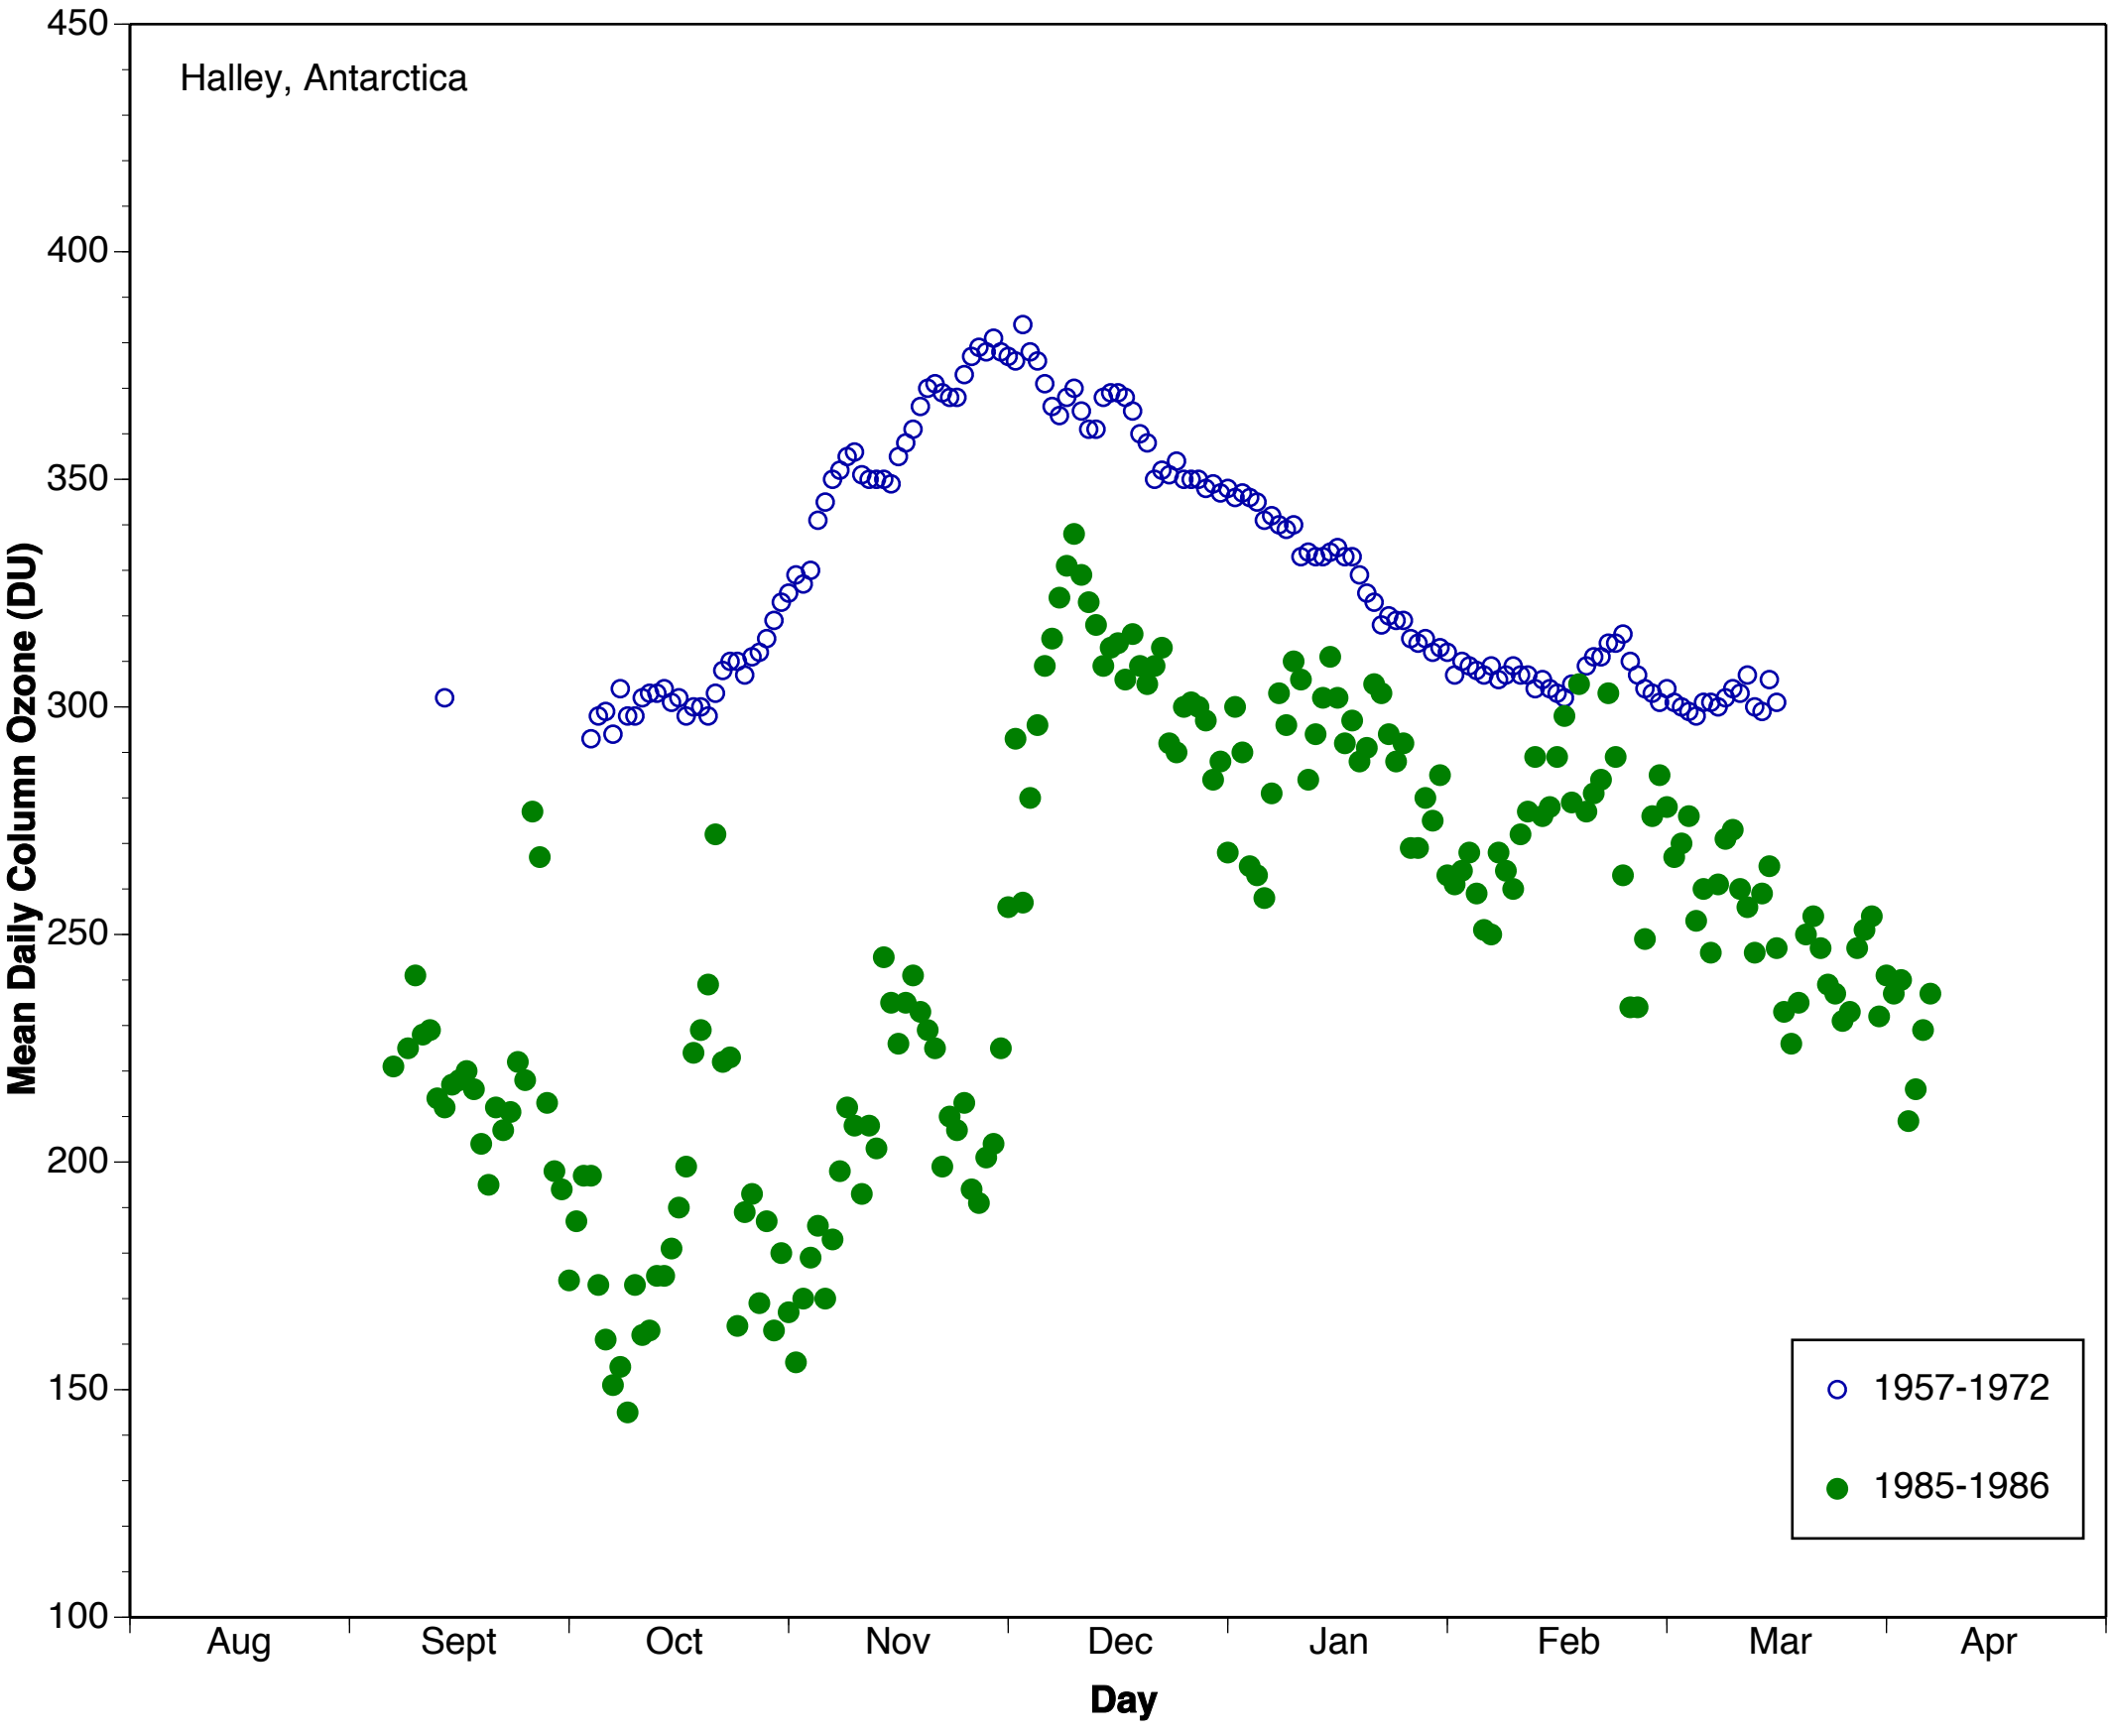

Halley, Antarctica

○ 1957-1972  
● 1973-1974

Halley, Antarctica

○ 1957-1972  
● 1974-1975

Halley, Antarctica

○ 1957-1972  
● 1975-1976

Halley, Antarctica

○ 1957-1972  
● 1976-1977

Halley, Antarctica

Mean Daily Column Ozone (DU)

○ 1957-1972  
● 1977-1978

Aug Sept Oct Nov Dec Jan Feb Mar Apr

Day

Halley, Antarctica

○ 1957-1972  
● 1978-1979

Halley, Antarctica

○ 1957-1972  
● 1979-1980

Halley, Antarctica

○ 1957-1972  
● 1981-1982

Halley, Antarctica

○ 1957-1972  
● 1985-1986

Halley, Antarctica

Halley, Antarctica

○ 1957-1972  
● 1988-1989

Halley, Antarctica

○ 1957-1972  
● 1989-1990

Halley, Antarctica

○ 1957-1972  
● 1991-1992

Halley, Antarctica

Halley, Antarctica

Halley, Antarctica

Halley, Antarctica