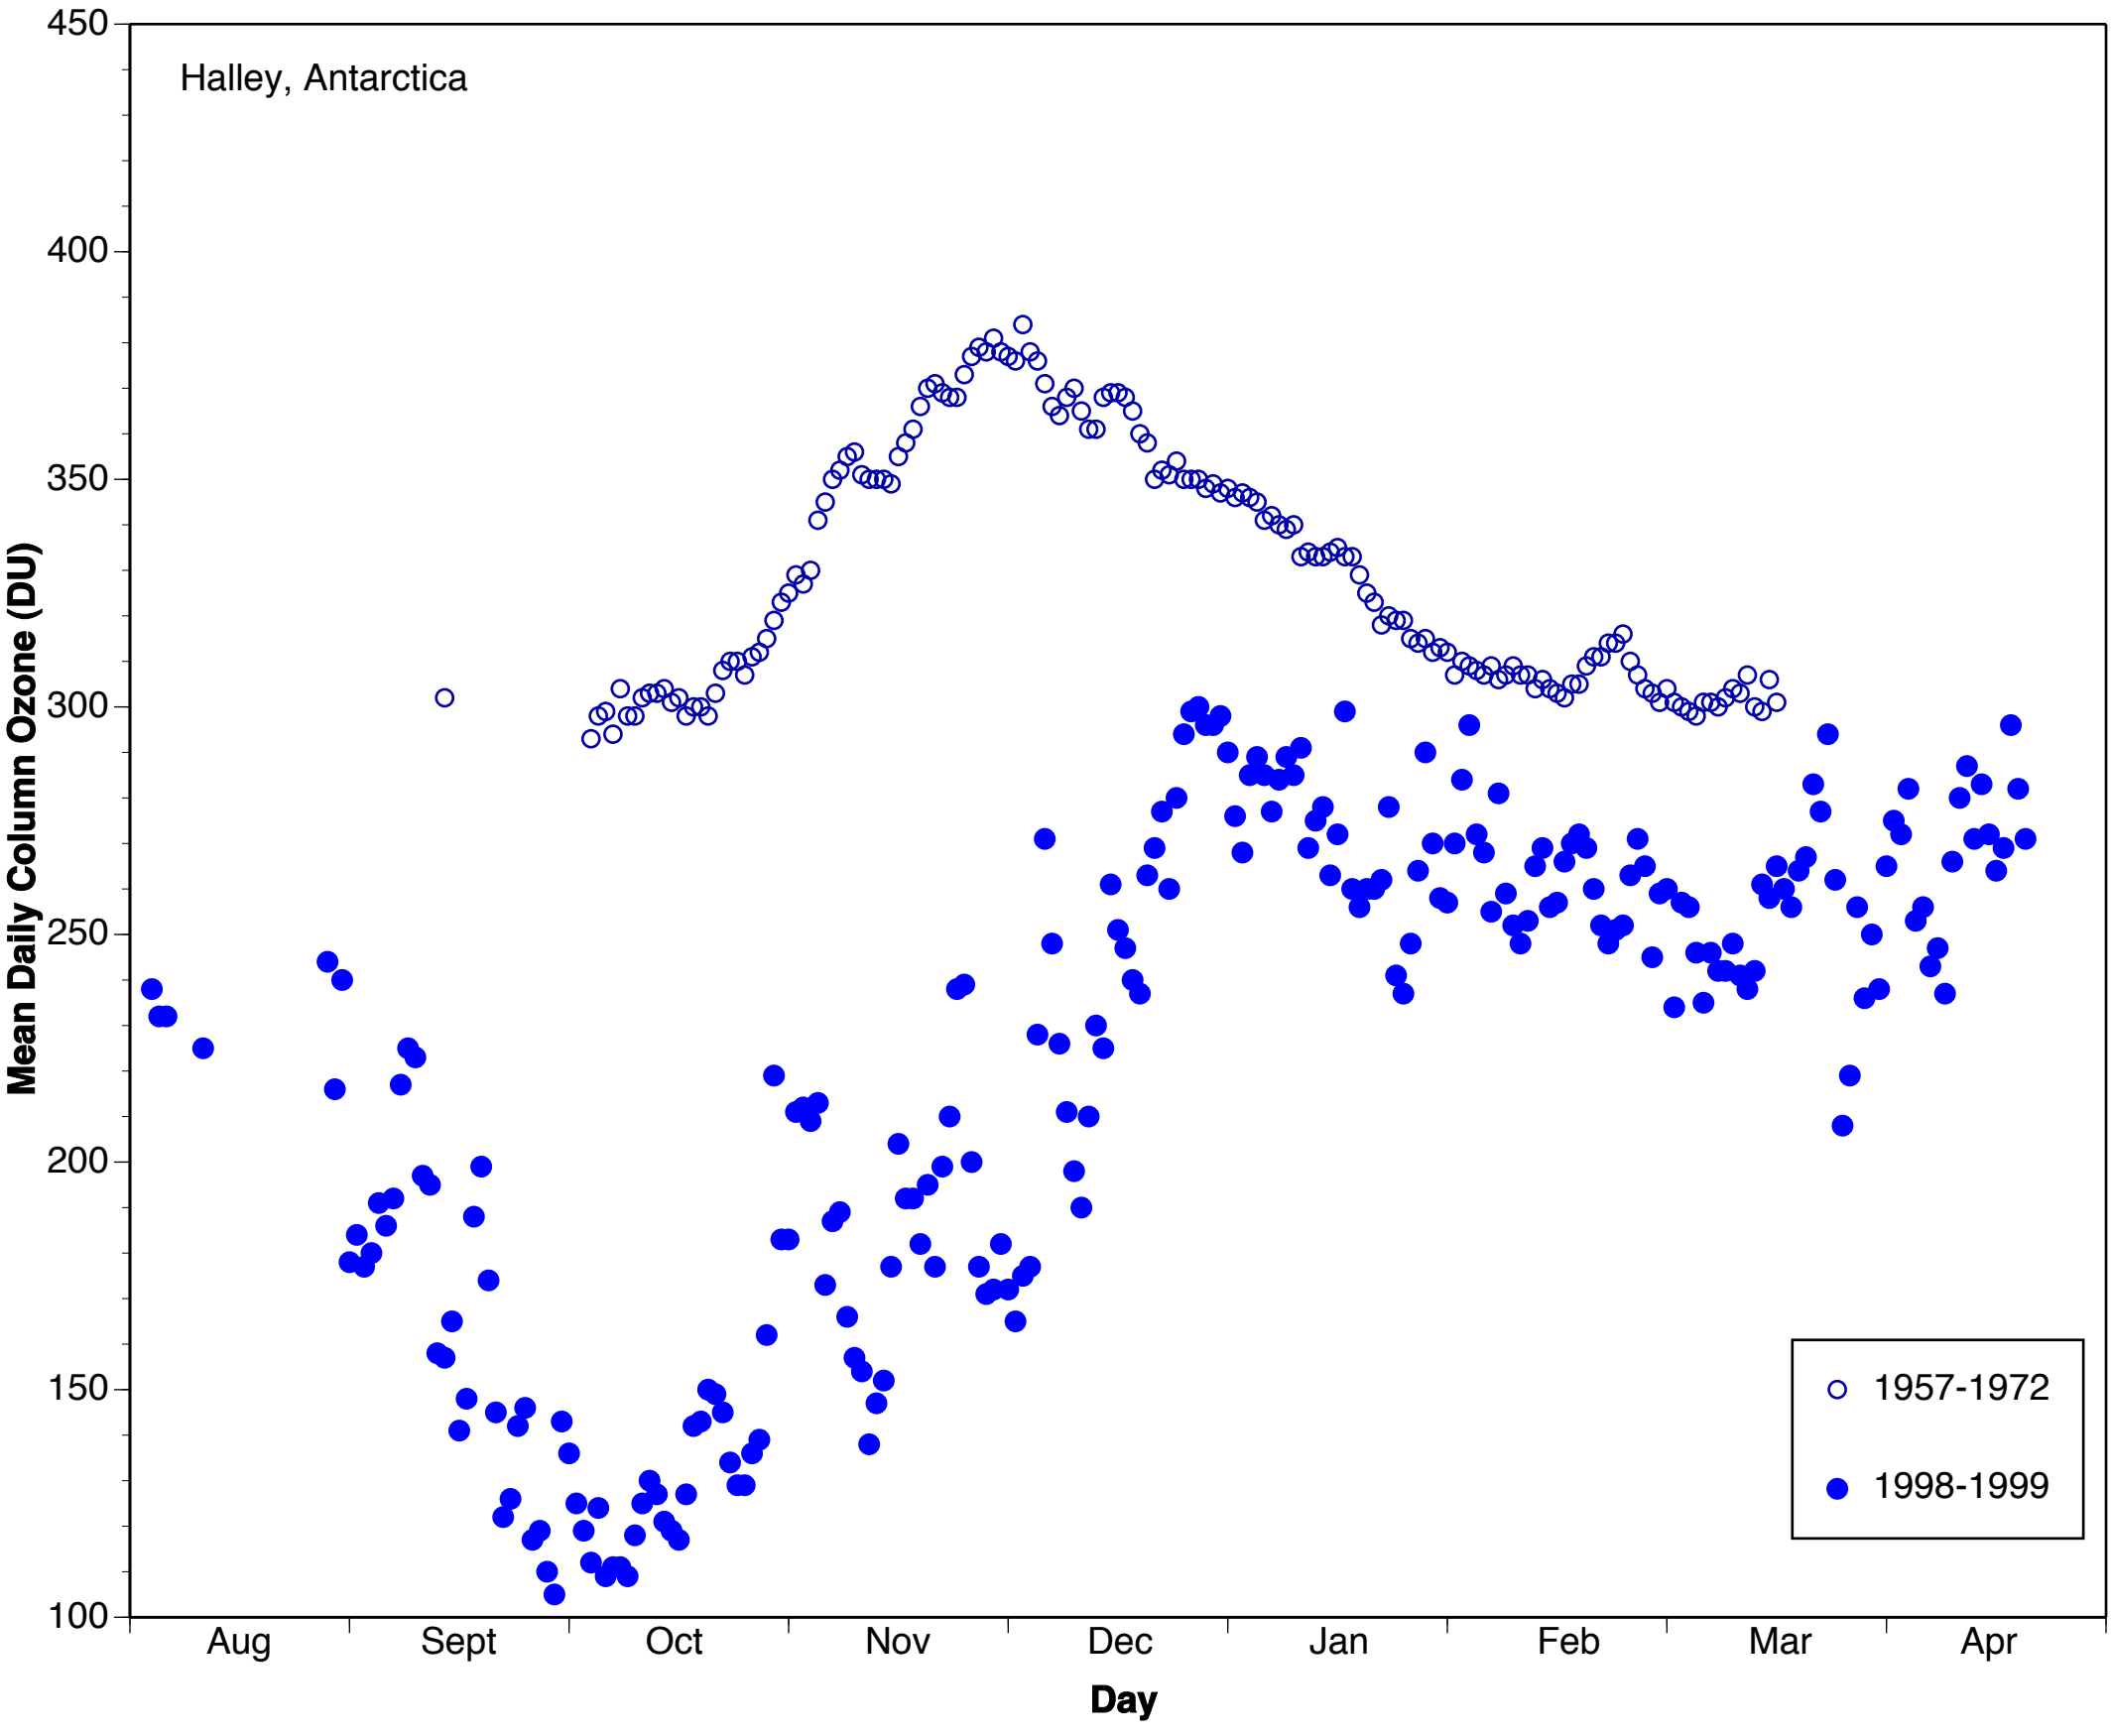

○ 1957-1972  
● 1979-1980

Halley, Antarctica

○ 1957-1972  
● 1981-1982

Halley, Antarctica

○ 1957-1972  
● 1985-1986

Halley, Antarctica

Halley, Antarctica

○ 1957-1972  
● 1988-1989

Halley, Antarctica

○ 1957-1972  
● 1989-1990

Halley, Antarctica

○ 1957-1972  
● 1991-1992

Halley, Antarctica

Halley, Antarctica

Halley, Antarctica

Halley, Antarctica

Halley, Antarctica

○ 1957-1972  
● 1998-1999

Halley, Antarctica

Halley, Antarctica

Mean Daily Column Ozone (DU)

Day

○ 1957-1972  
● 2000-2001

Halley, Antarctica

○ 1957-1972  
● 2002-2003

Halley, Antarctica

○ 1957-1972  
● 2003-2004

Halley, Antarctica

○ 1957-1972  
● 2004-2005

Halley, Antarctica

Halley, Antarctica

Halley, Antarctica