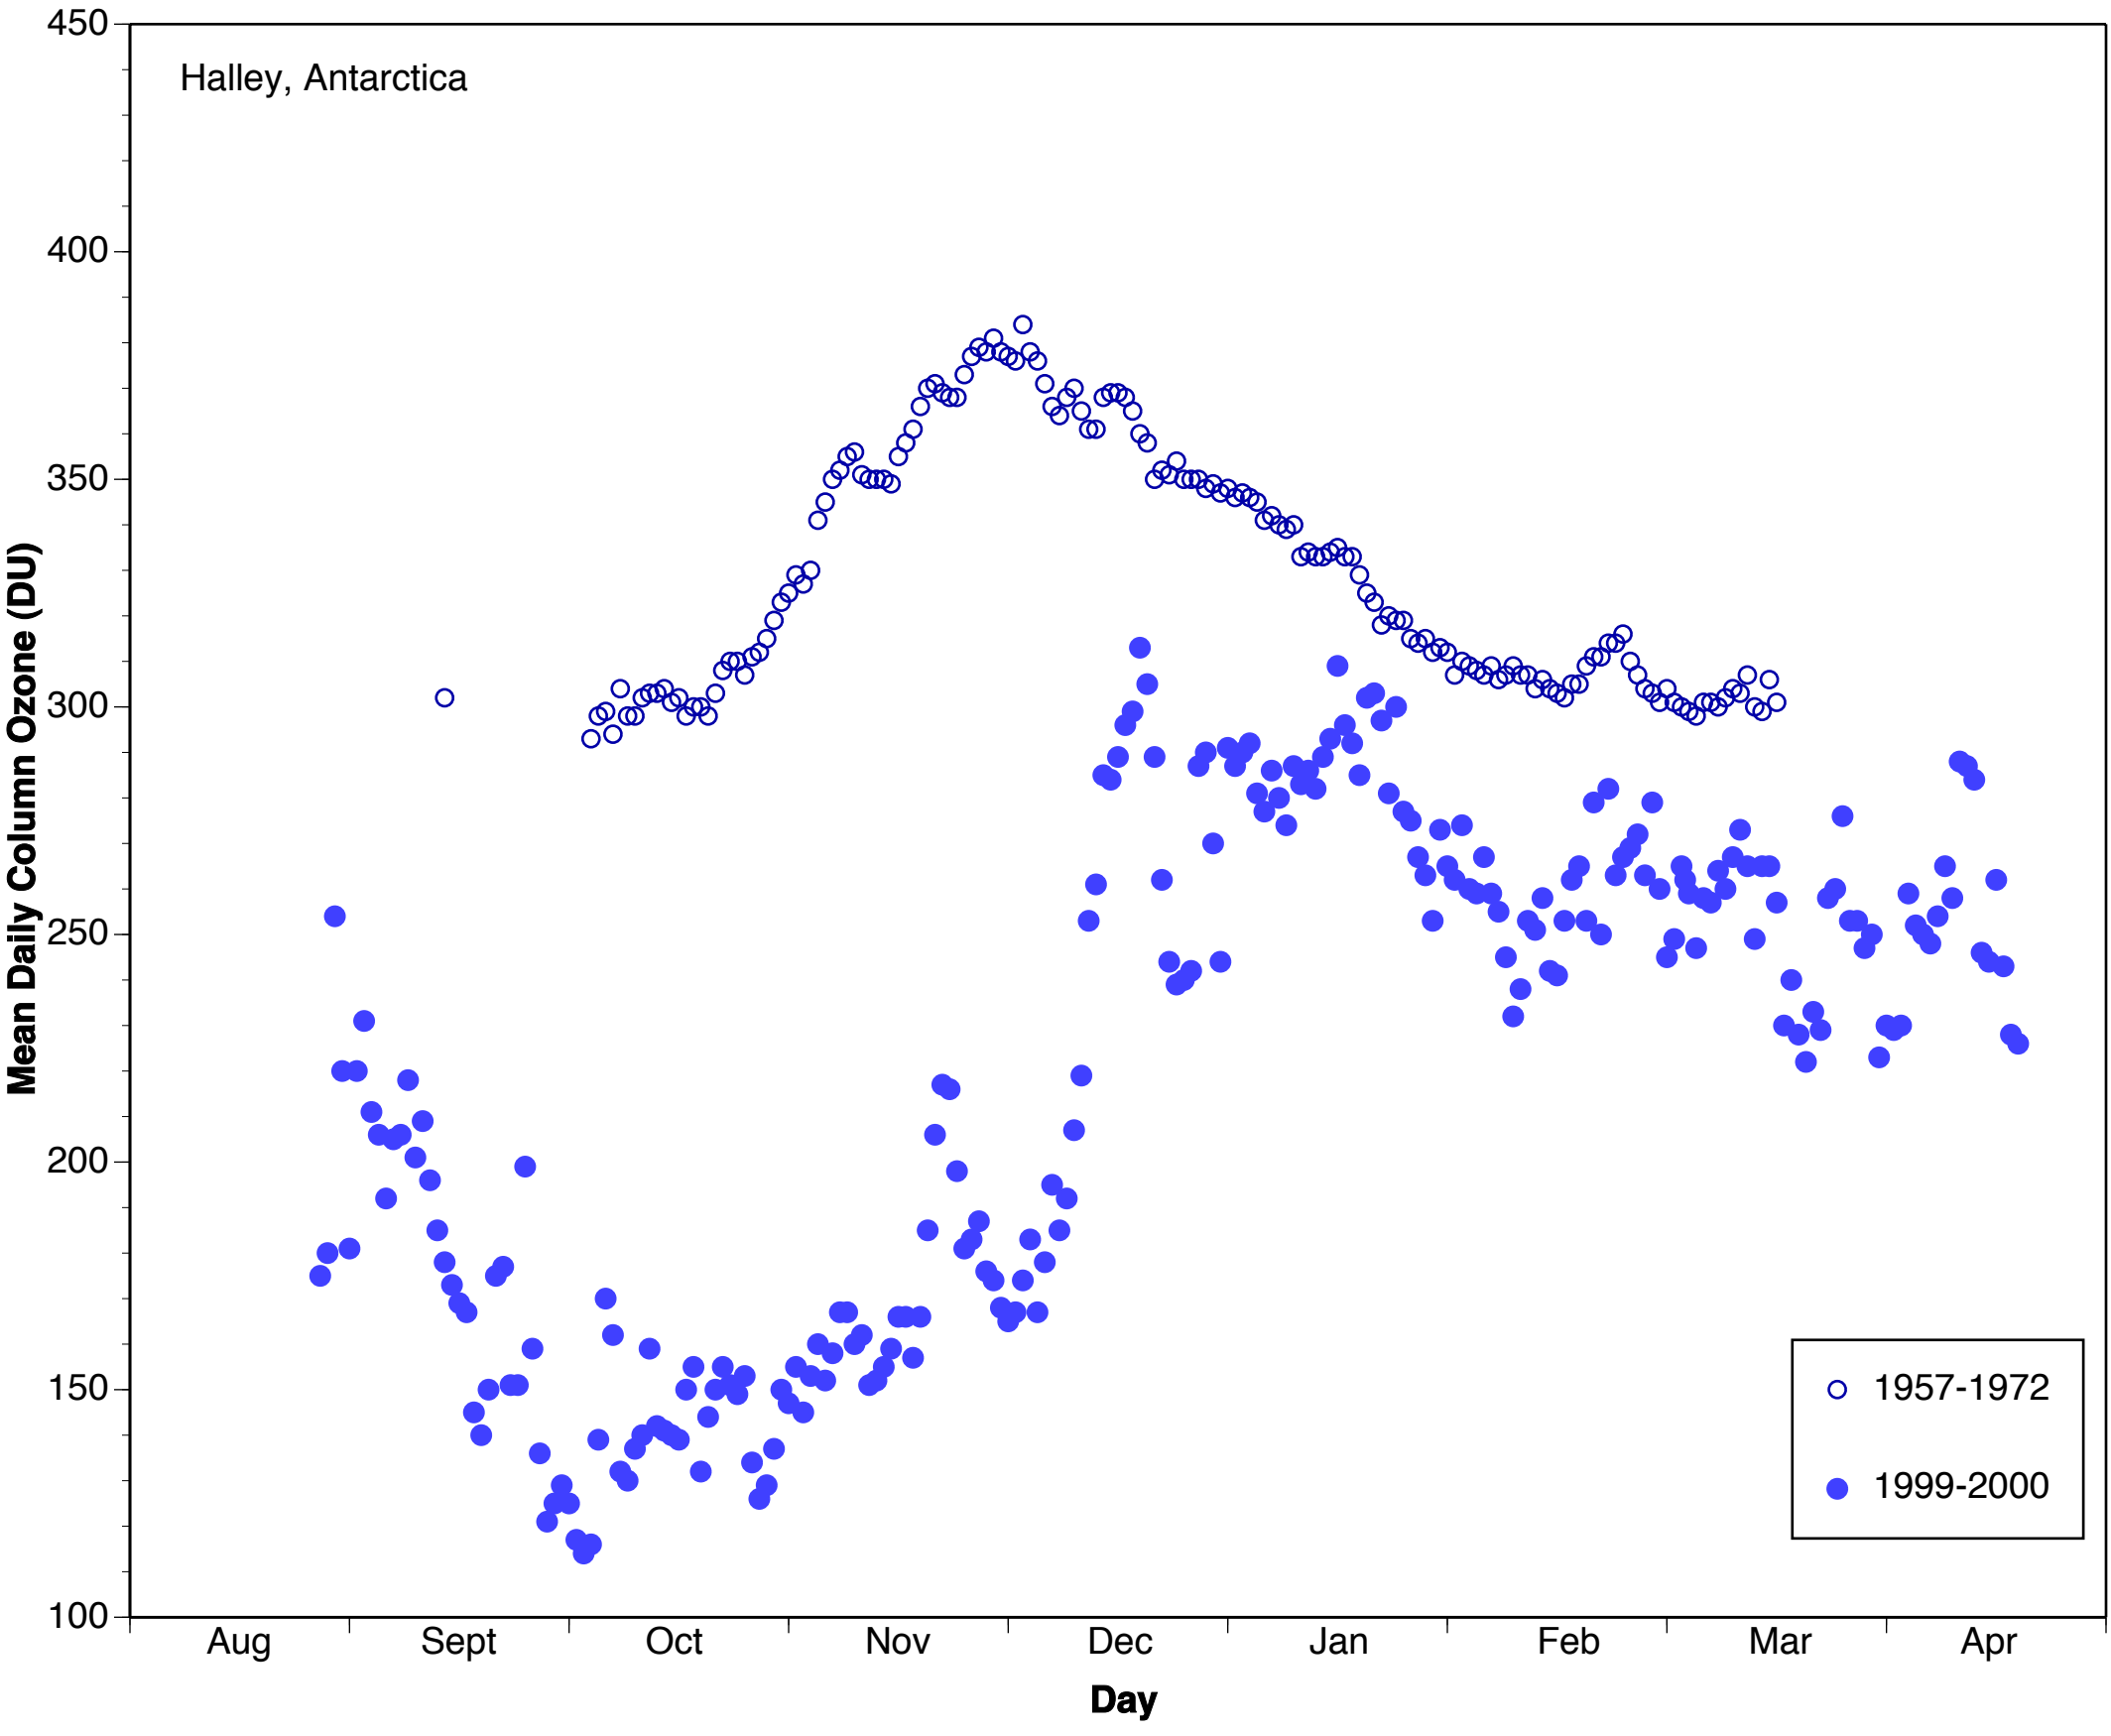

○ 1957-1972  
● 1979-1980

Halley, Antarctica

○ 1957-1972  
● 1981-1982

Halley, Antarctica

○ 1957-1972  
● 1985-1986

Halley, Antarctica

Halley, Antarctica

○ 1957-1972  
● 1988-1989

Halley, Antarctica

○ 1957-1972  
● 1989-1990

Halley, Antarctica

○ 1957-1972  
● 1991-1992

Halley, Antarctica

Halley, Antarctica

Halley, Antarctica

Halley, Antarctica

Halley, Antarctica

○ 1957-1972  
● 1998-1999

Halley, Antarctica

Halley, Antarctica

Mean Daily Column Ozone (DU)

Day

○ 1957-1972  
● 2000-2001

Halley, Antarctica

○ 1957-1972  
● 2002-2003

Halley, Antarctica

○ 1957-1972  
● 2003-2004

Halley, Antarctica

○ 1957-1972  
● 2004-2005

Halley, Antarctica

Halley, Antarctica

Halley, Antarctica