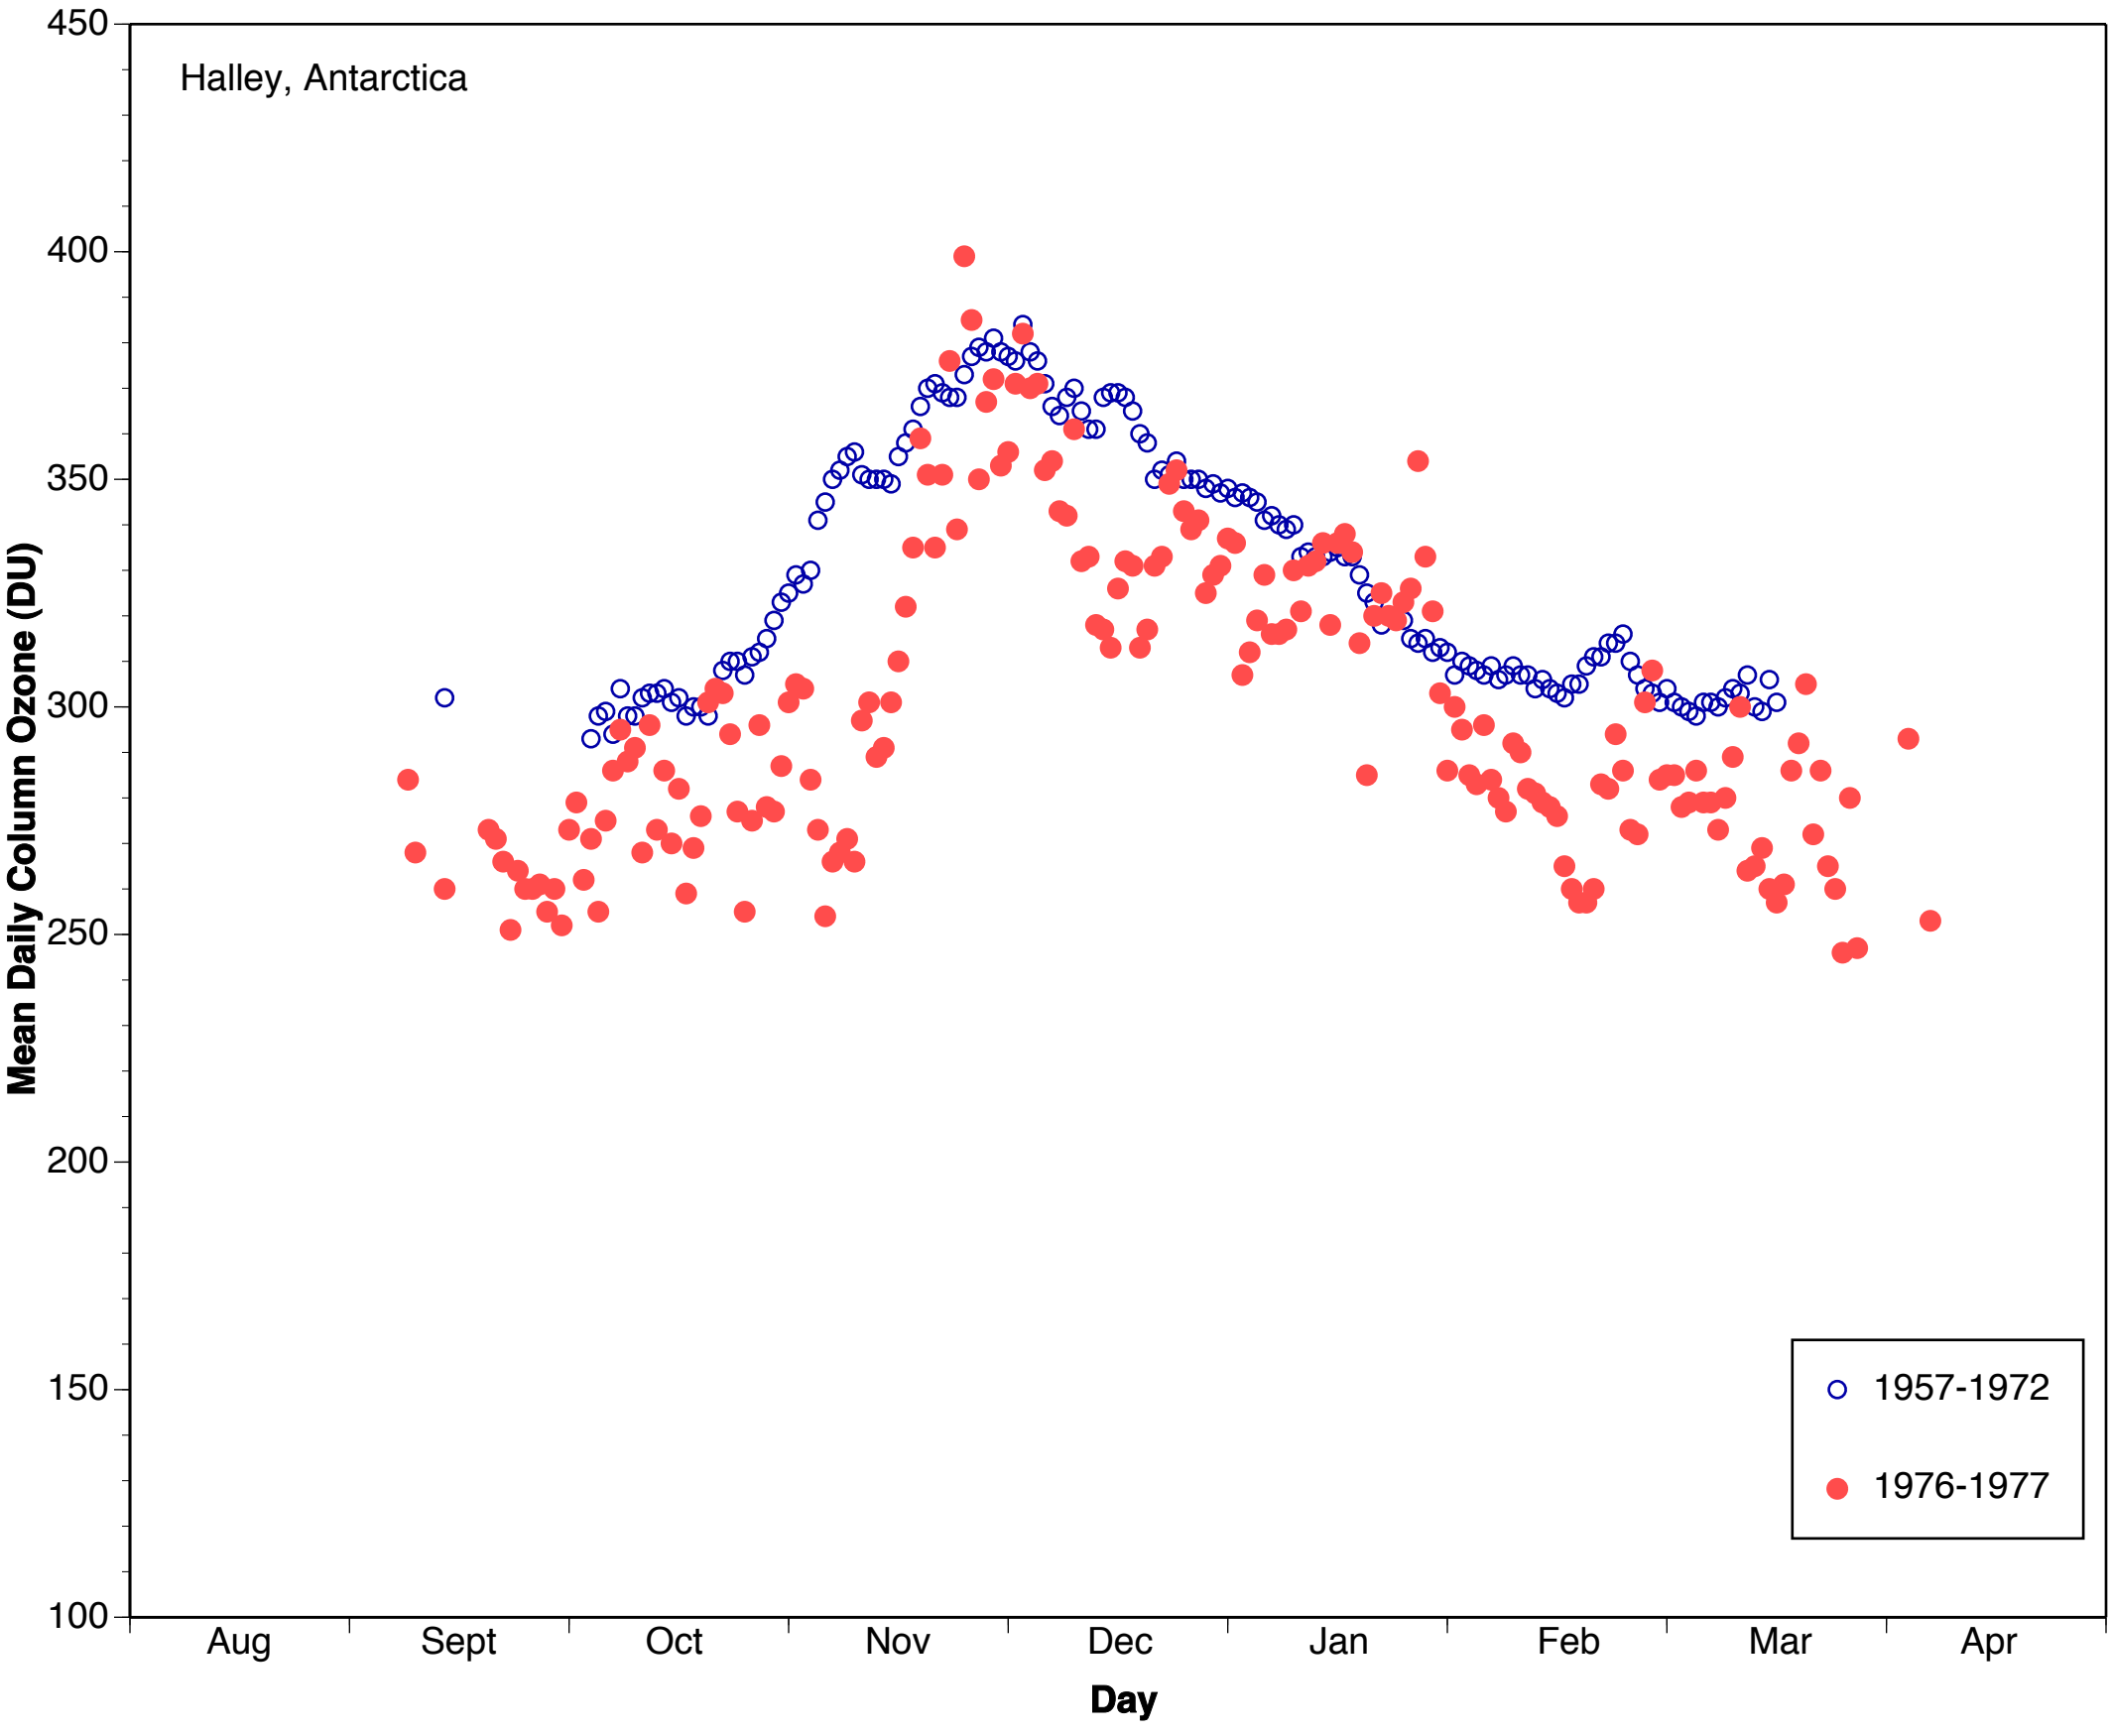

Halley, Antarctica

○ 1957-1972  
● 1973-1974

Halley, Antarctica

○ 1957-1972  
● 1974-1975

Halley, Antarctica

○ 1957-1972  
● 1975-1976

Halley, Antarctica

○ 1957-1972  
● 1976-1977

Halley, Antarctica

Mean Daily Column Ozone (DU)

○ 1957-1972  
● 1977-1978

Aug Sept Oct Nov Dec Jan Feb Mar Apr

Day

Halley, Antarctica

○ 1957-1972  
● 1978-1979

Halley, Antarctica

○ 1957-1972  
● 1979-1980

Halley, Antarctica

○ 1957-1972  
● 1981-1982

Halley, Antarctica

○ 1957-1972  
● 1985-1986

Halley, Antarctica

Halley, Antarctica

○ 1957-1972  
● 1988-1989

Halley, Antarctica

○ 1957-1972  
● 1989-1990

Halley, Antarctica

○ 1957-1972  
● 1991-1992

Halley, Antarctica

Halley, Antarctica

Halley, Antarctica

Halley, Antarctica