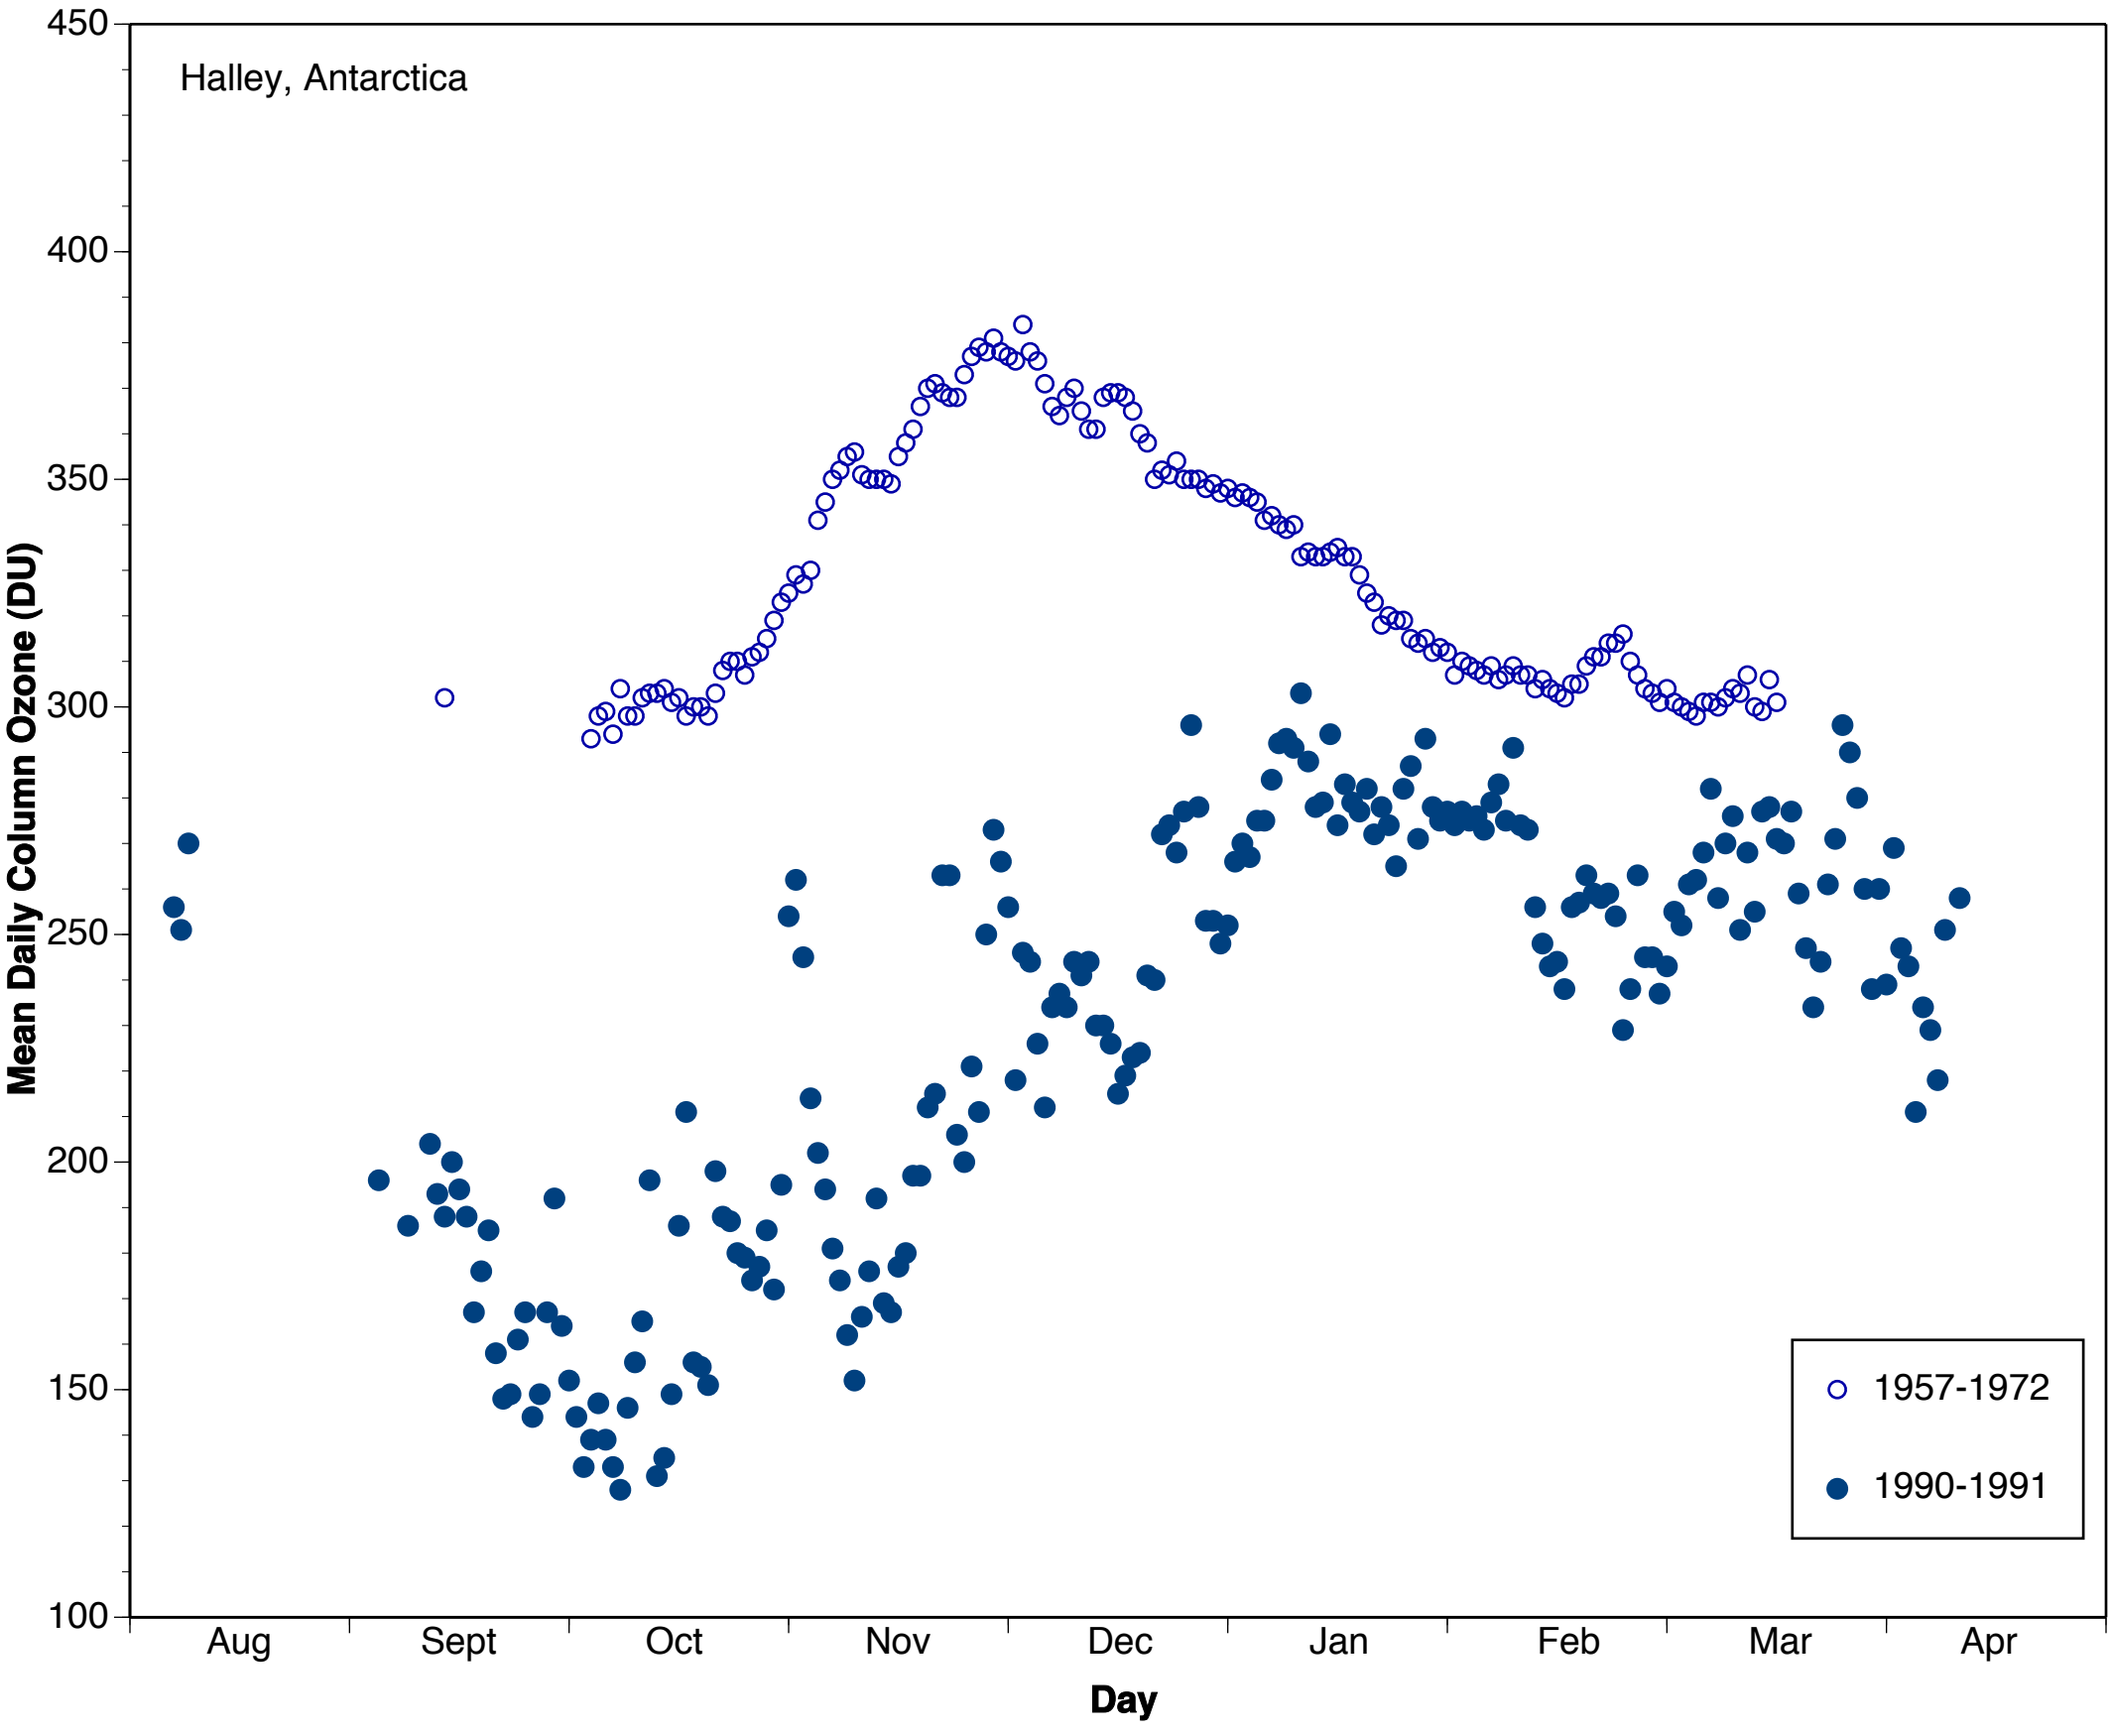

Halley, Antarctica

○ 1957-1972  
● 1973-1974

Halley, Antarctica

○ 1957-1972  
● 1974-1975

Halley, Antarctica

○ 1957-1972  
● 1975-1976

Halley, Antarctica

○ 1957-1972  
● 1976-1977

Halley, Antarctica

Mean Daily Column Ozone (DU)

○ 1957-1972  
● 1977-1978

Aug Sept Oct Nov Dec Jan Feb Mar Apr

Day

Halley, Antarctica

○ 1957-1972  
● 1978-1979

Halley, Antarctica

○ 1957-1972  
● 1979-1980

Halley, Antarctica

○ 1957-1972  
● 1981-1982

Halley, Antarctica

○ 1957-1972  
● 1985-1986

Halley, Antarctica

Halley, Antarctica

○ 1957-1972  
● 1988-1989

Halley, Antarctica

○ 1957-1972  
● 1989-1990

Halley, Antarctica

○ 1957-1972  
● 1991-1992

Halley, Antarctica

Halley, Antarctica

Halley, Antarctica

Halley, Antarctica