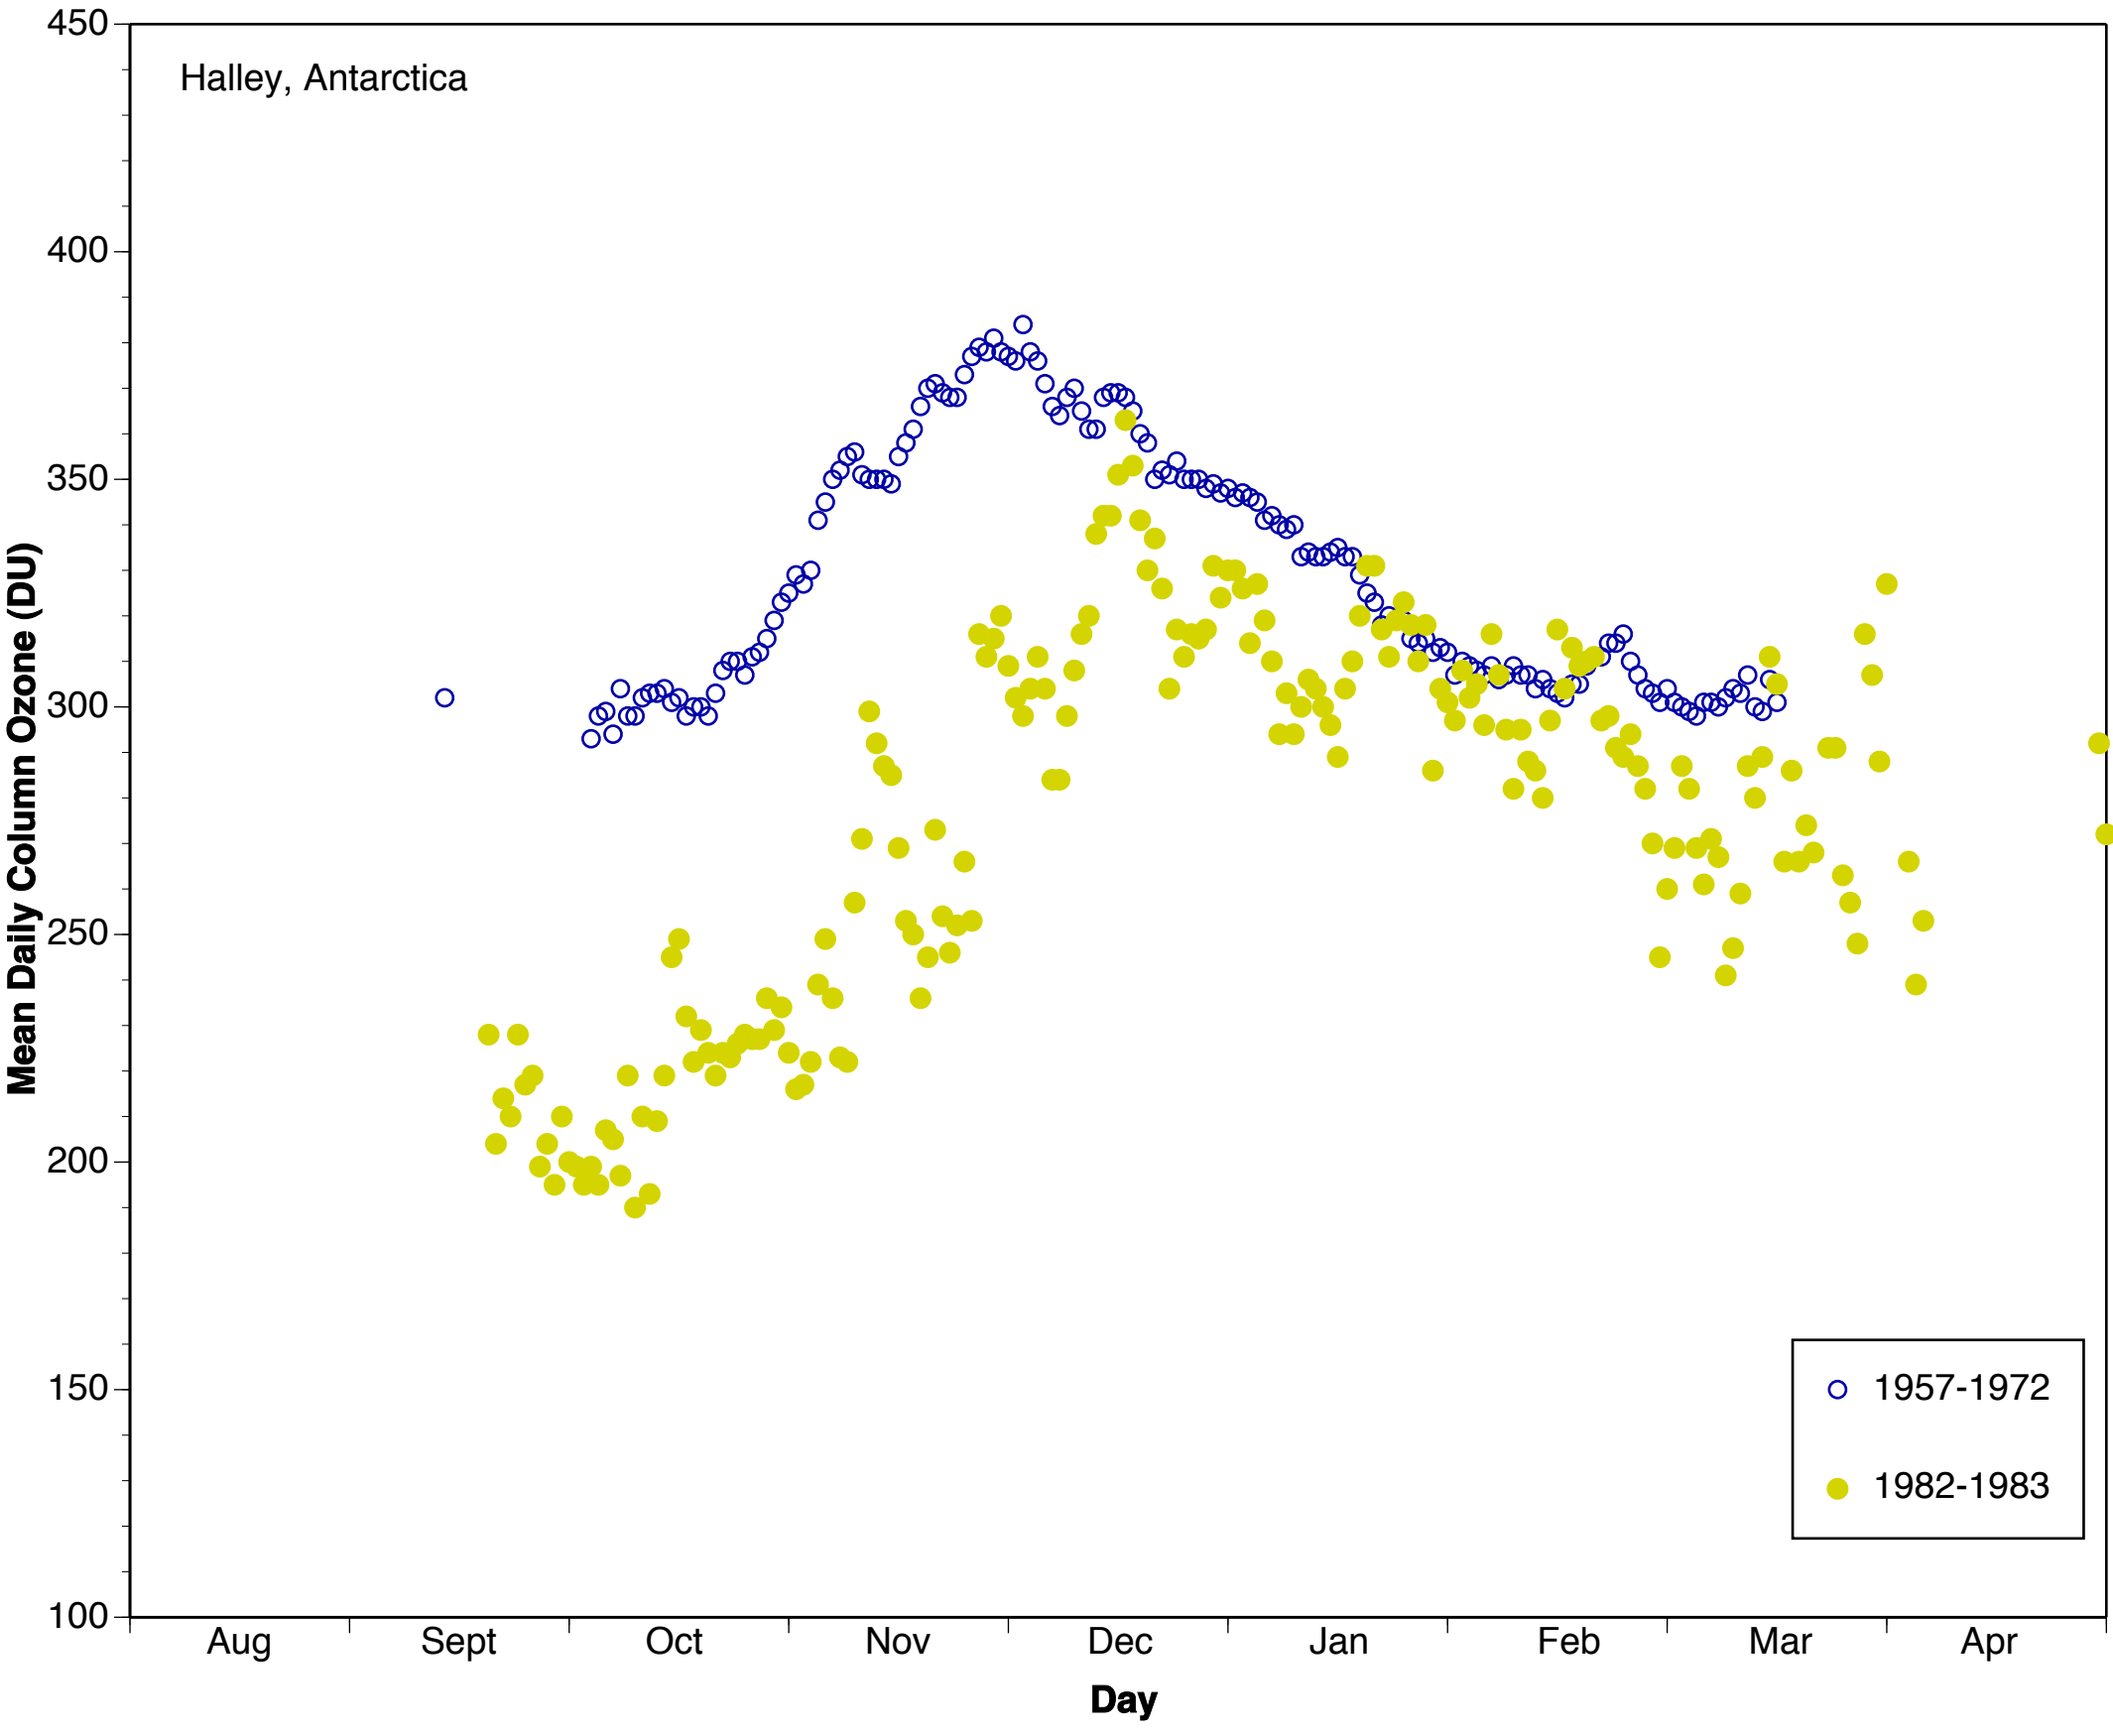

Halley, Antarctica

○ 1957-1972  
● 1973-1974

Halley, Antarctica

○ 1957-1972  
● 1974-1975

Halley, Antarctica

○ 1957-1972  
● 1975-1976

Halley, Antarctica

○ 1957-1972  
● 1976-1977

Halley, Antarctica

Mean Daily Column Ozone (DU)

○ 1957-1972  
● 1977-1978

Aug Sept Oct Nov Dec Jan Feb Mar Apr

Day

Halley, Antarctica

○ 1957-1972  
● 1978-1979

Halley, Antarctica

○ 1957-1972  
● 1979-1980

Halley, Antarctica

○ 1957-1972  
● 1981-1982

Halley, Antarctica

○ 1957-1972  
● 1985-1986

Halley, Antarctica

Halley, Antarctica

○ 1957-1972  
● 1988-1989

Halley, Antarctica

○ 1957-1972  
● 1989-1990

Halley, Antarctica

○ 1957-1972  
● 1991-1992

Halley, Antarctica

Halley, Antarctica

Halley, Antarctica

Halley, Antarctica