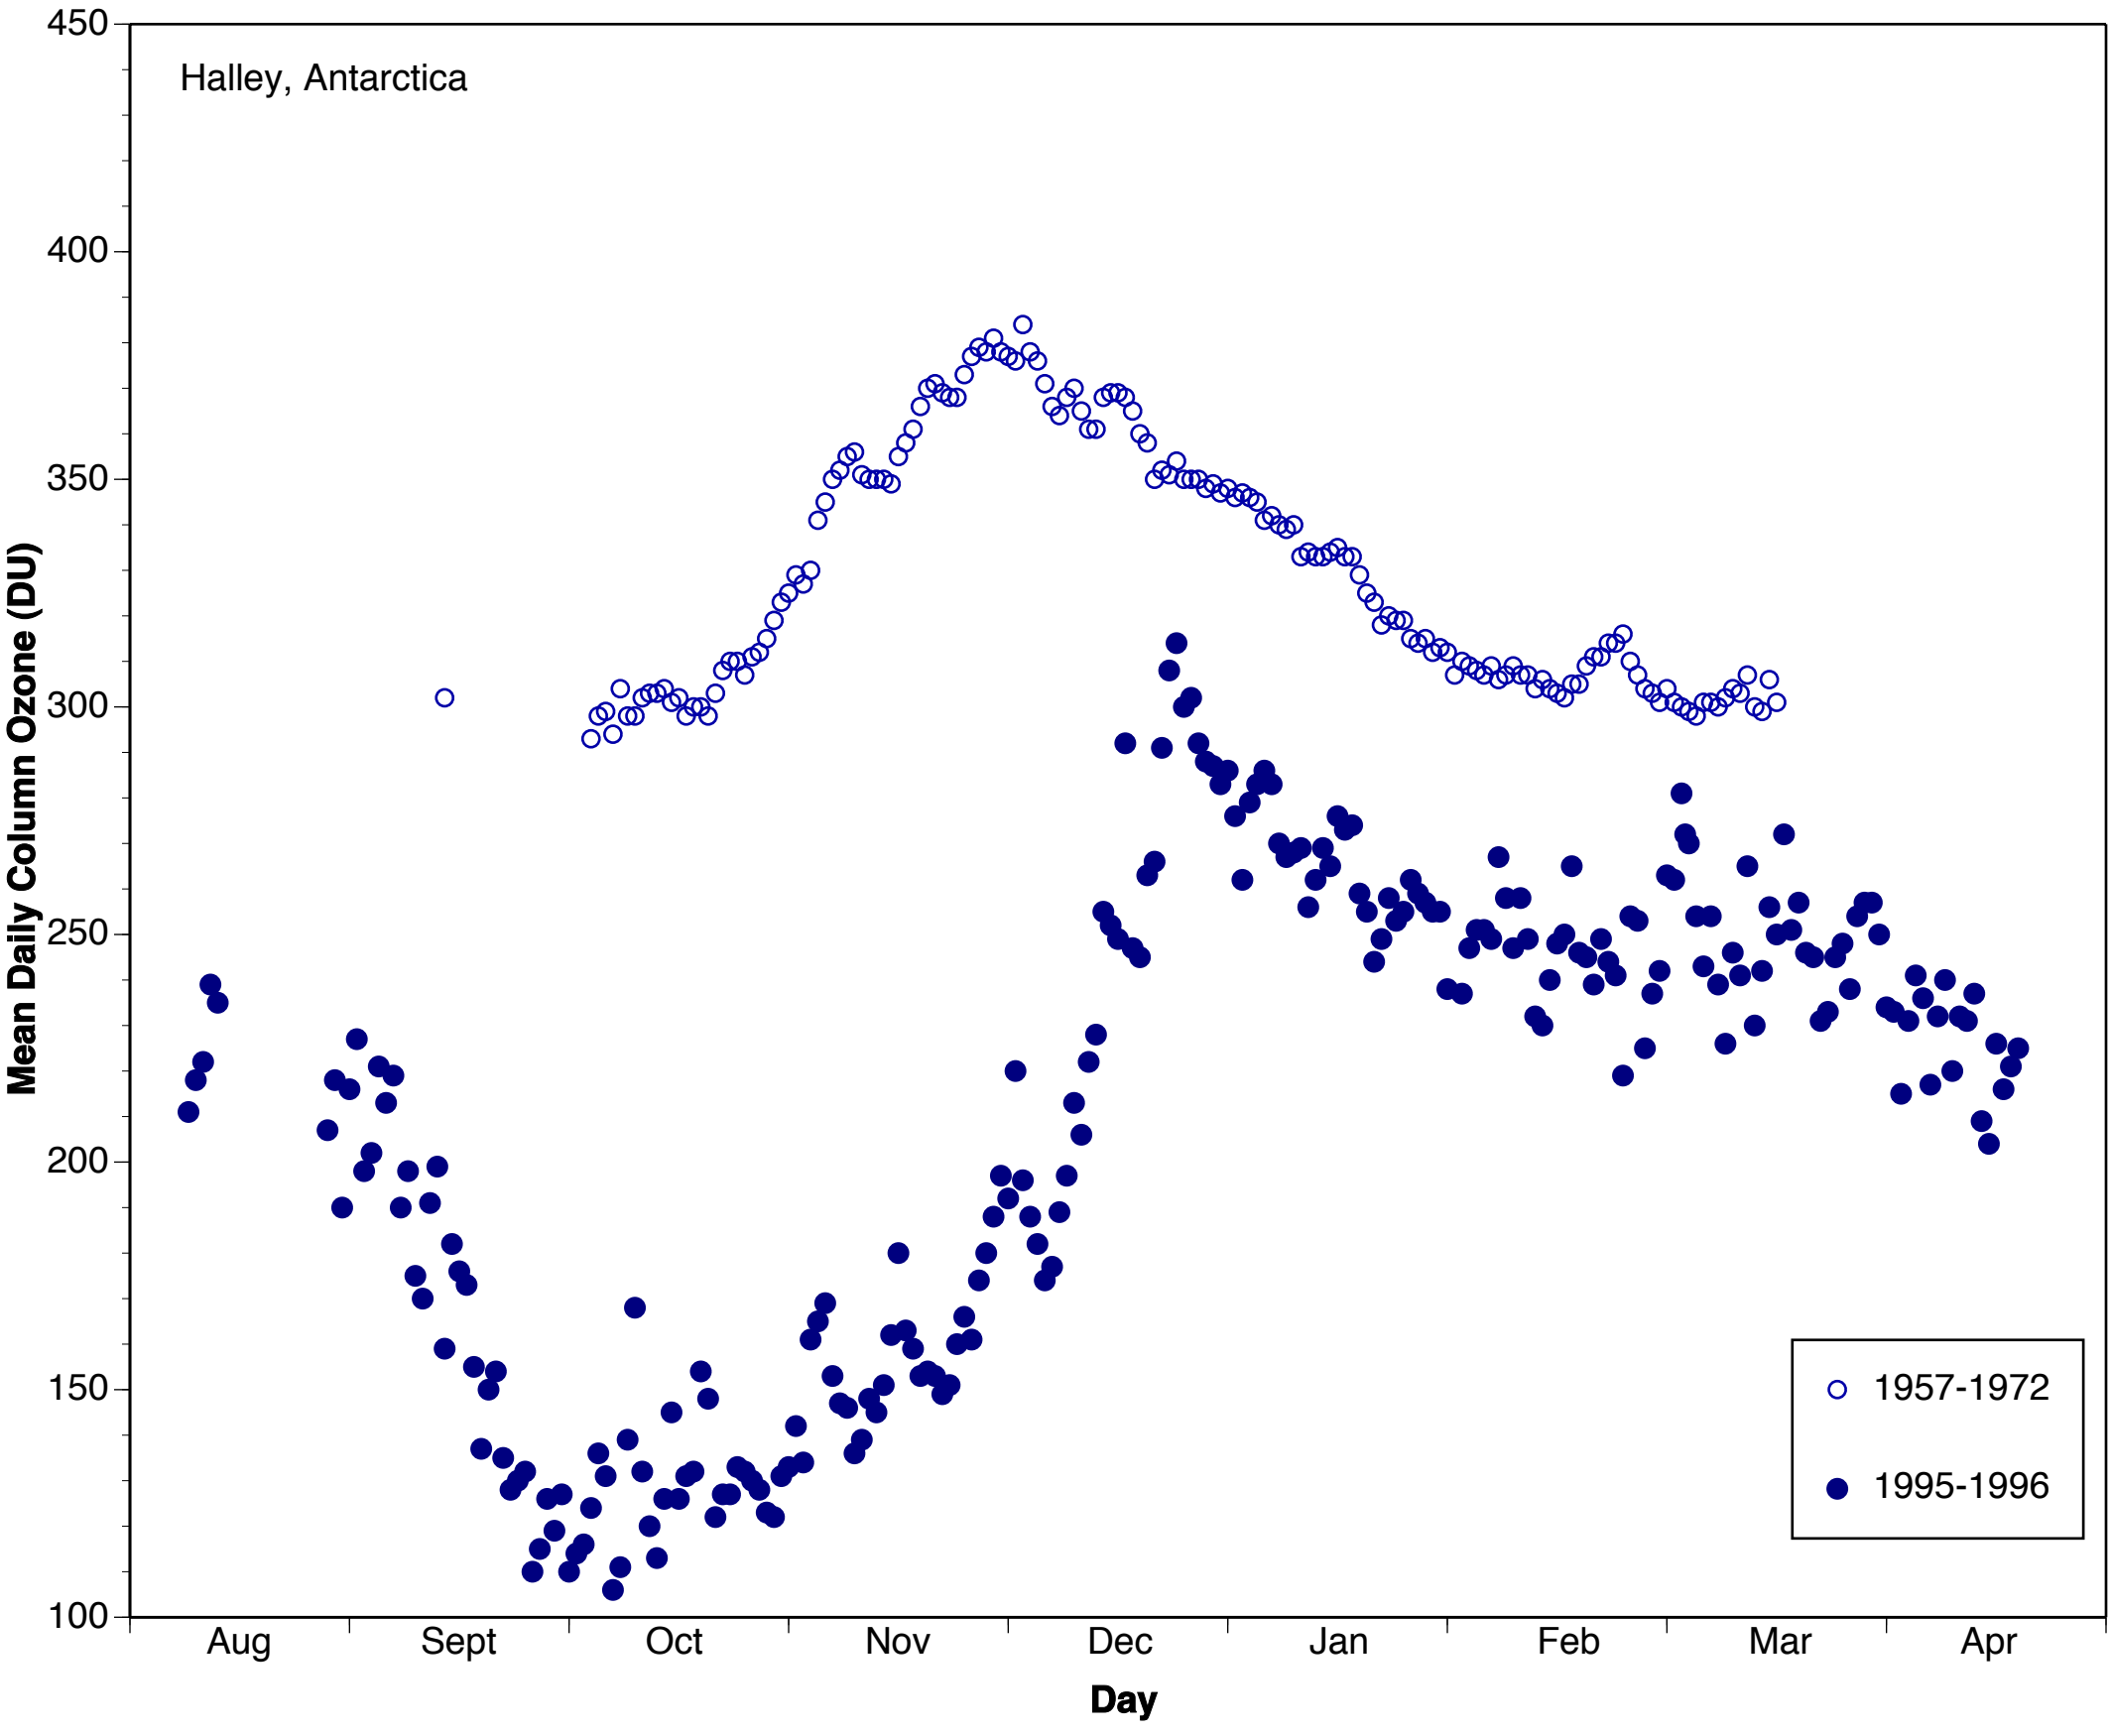

○ 1957-1972  
● 1979-1980

Halley, Antarctica

○ 1957-1972  
● 1981-1982

Halley, Antarctica

○ 1957-1972  
● 1985-1986

Halley, Antarctica

Halley, Antarctica

○ 1957-1972  
● 1988-1989

Halley, Antarctica

○ 1957-1972  
● 1989-1990

Halley, Antarctica

○ 1957-1972  
● 1991-1992

Halley, Antarctica

Halley, Antarctica

Halley, Antarctica

Halley, Antarctica

Halley, Antarctica

○ 1957-1972  
● 1998-1999

Halley, Antarctica

Halley, Antarctica

Mean Daily Column Ozone (DU)

Day

○ 1957-1972  
● 2000-2001

Halley, Antarctica

○ 1957-1972  
● 2002-2003

Halley, Antarctica

○ 1957-1972  
● 2003-2004

Halley, Antarctica

○ 1957-1972  
● 2004-2005

Halley, Antarctica

Halley, Antarctica

Halley, Antarctica