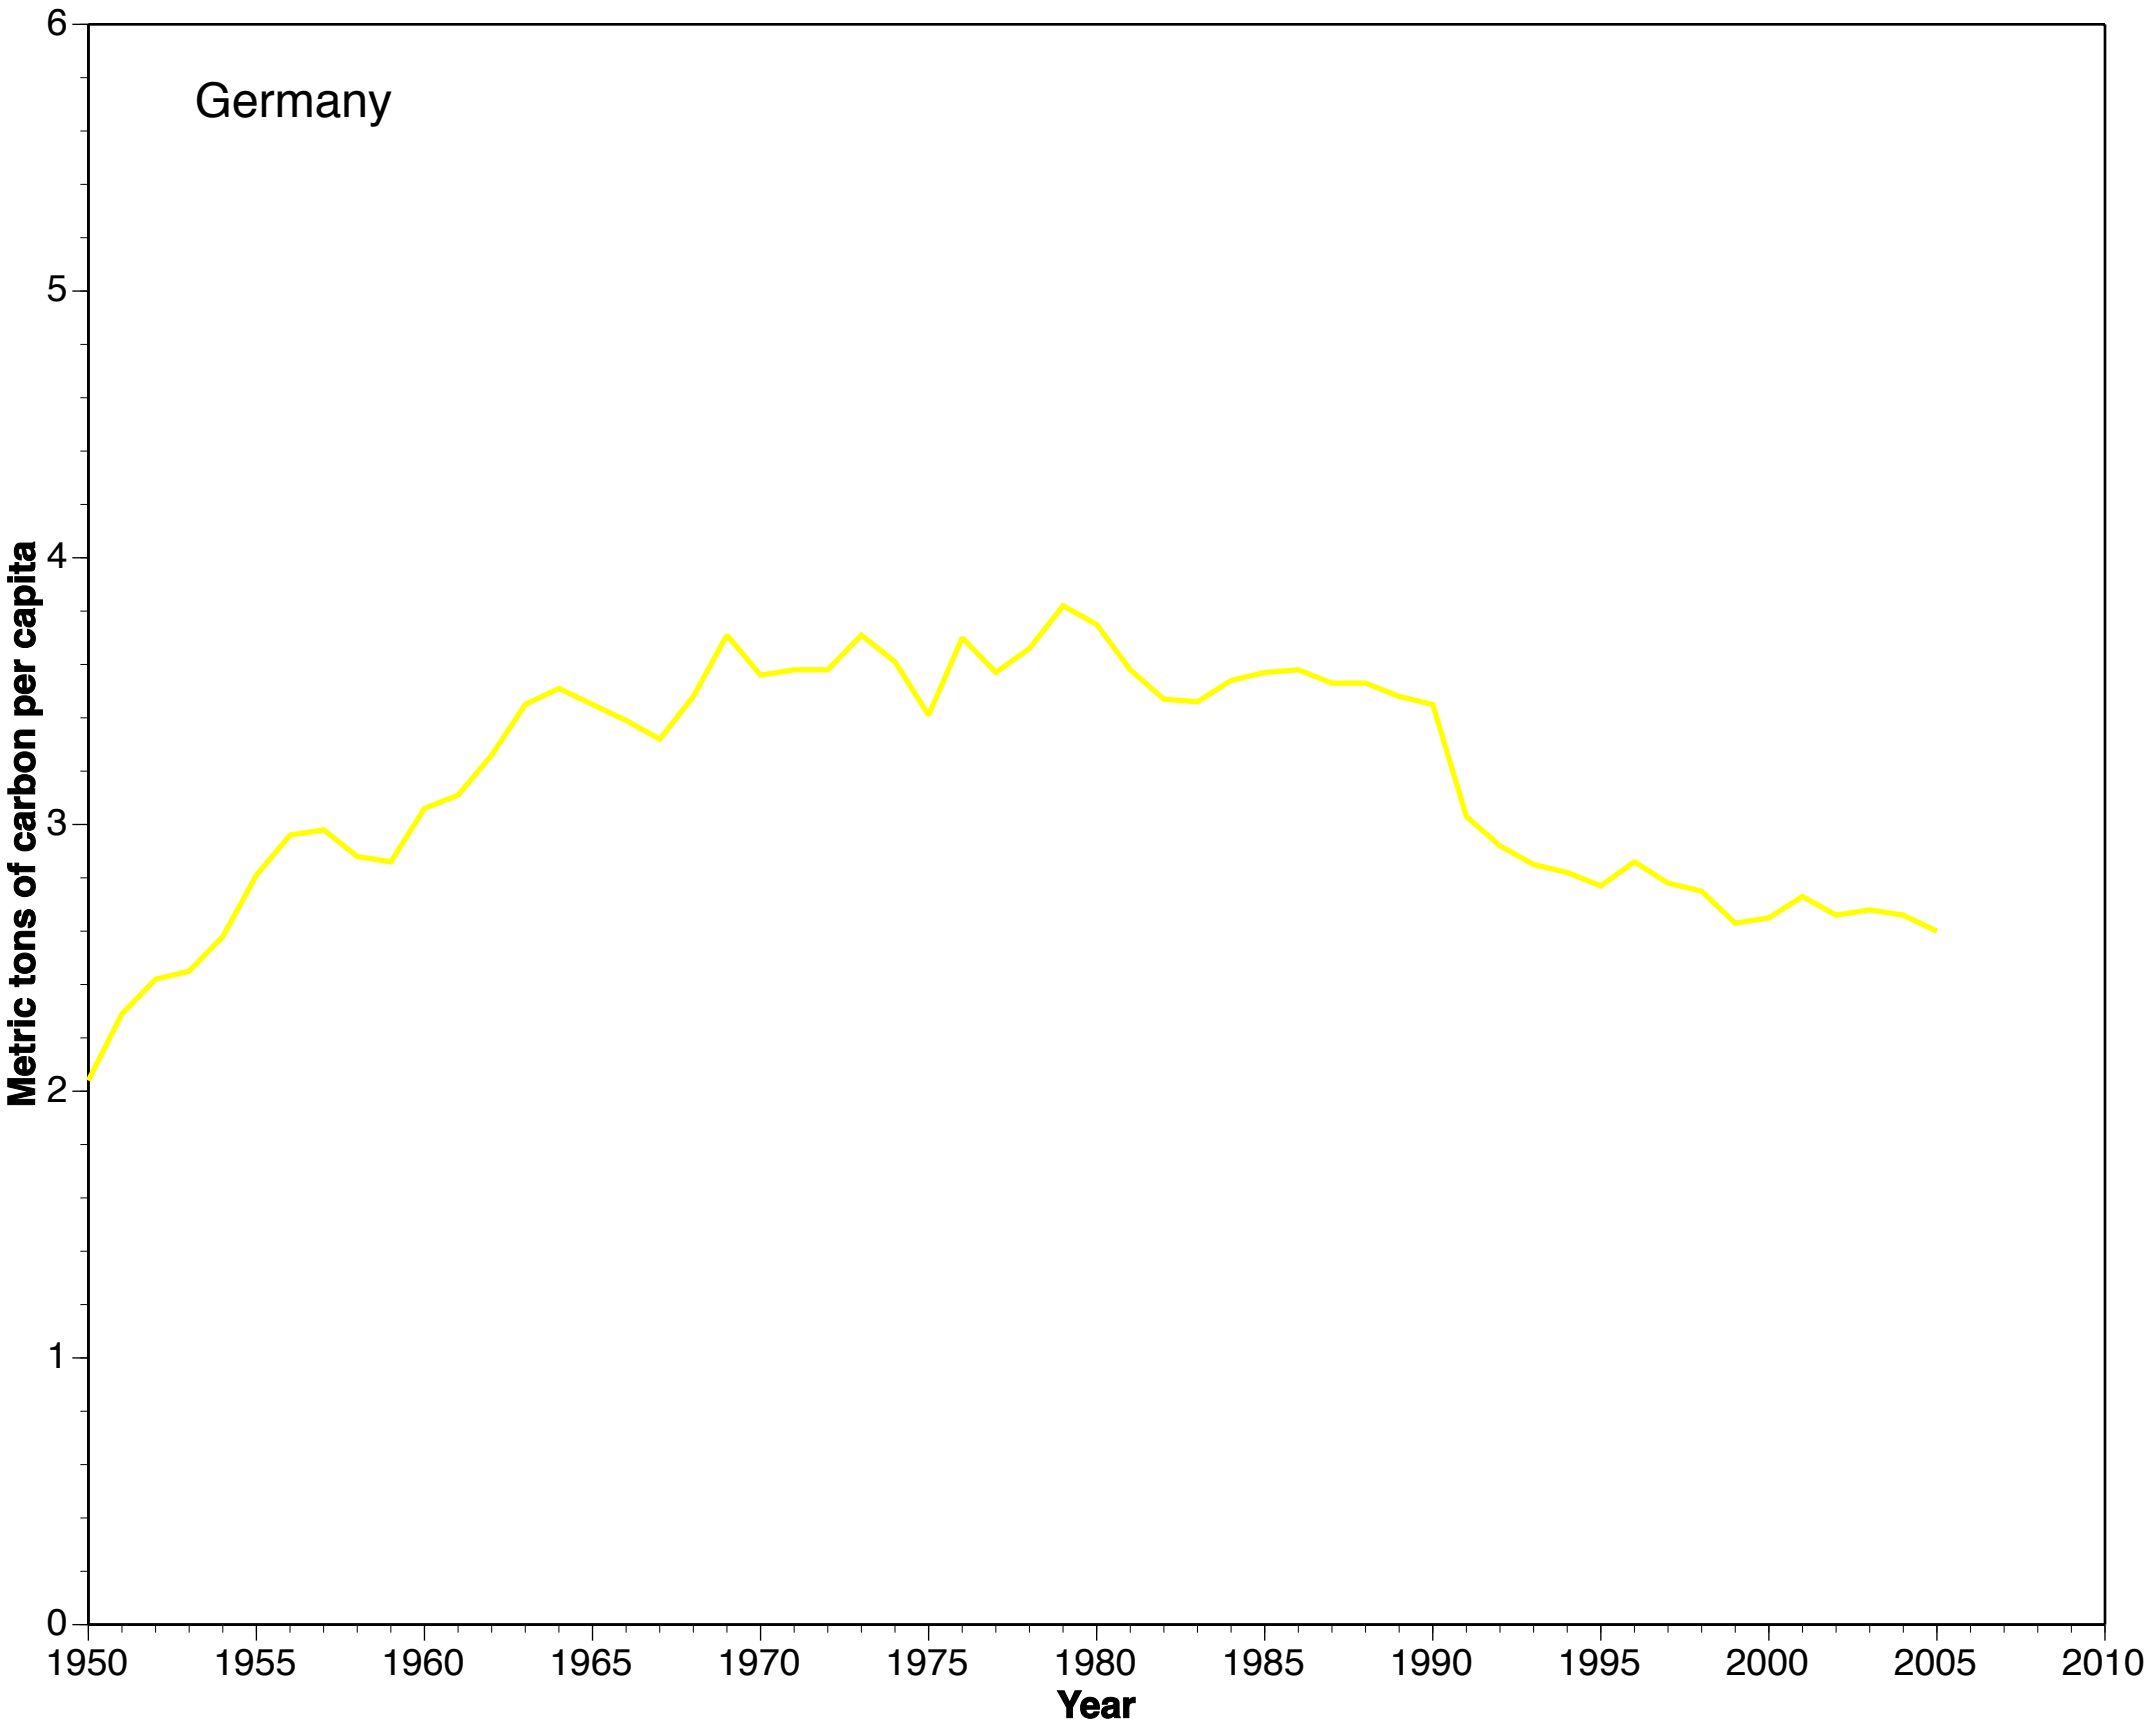

Indonesia

China

Latin America

World

Metric tons of carbon per capita

Year

1950 1955 1960 1965 1970 1975 1980 1985 1990 1995 2000 2005 2010

Sweden

Middle East

France

Western Europe

Eastern Europe & former Soviet Union

Poland

Denmark

Japan

United Kingdom

Germany

Norway

Canada

Saudi Arabia

Australia