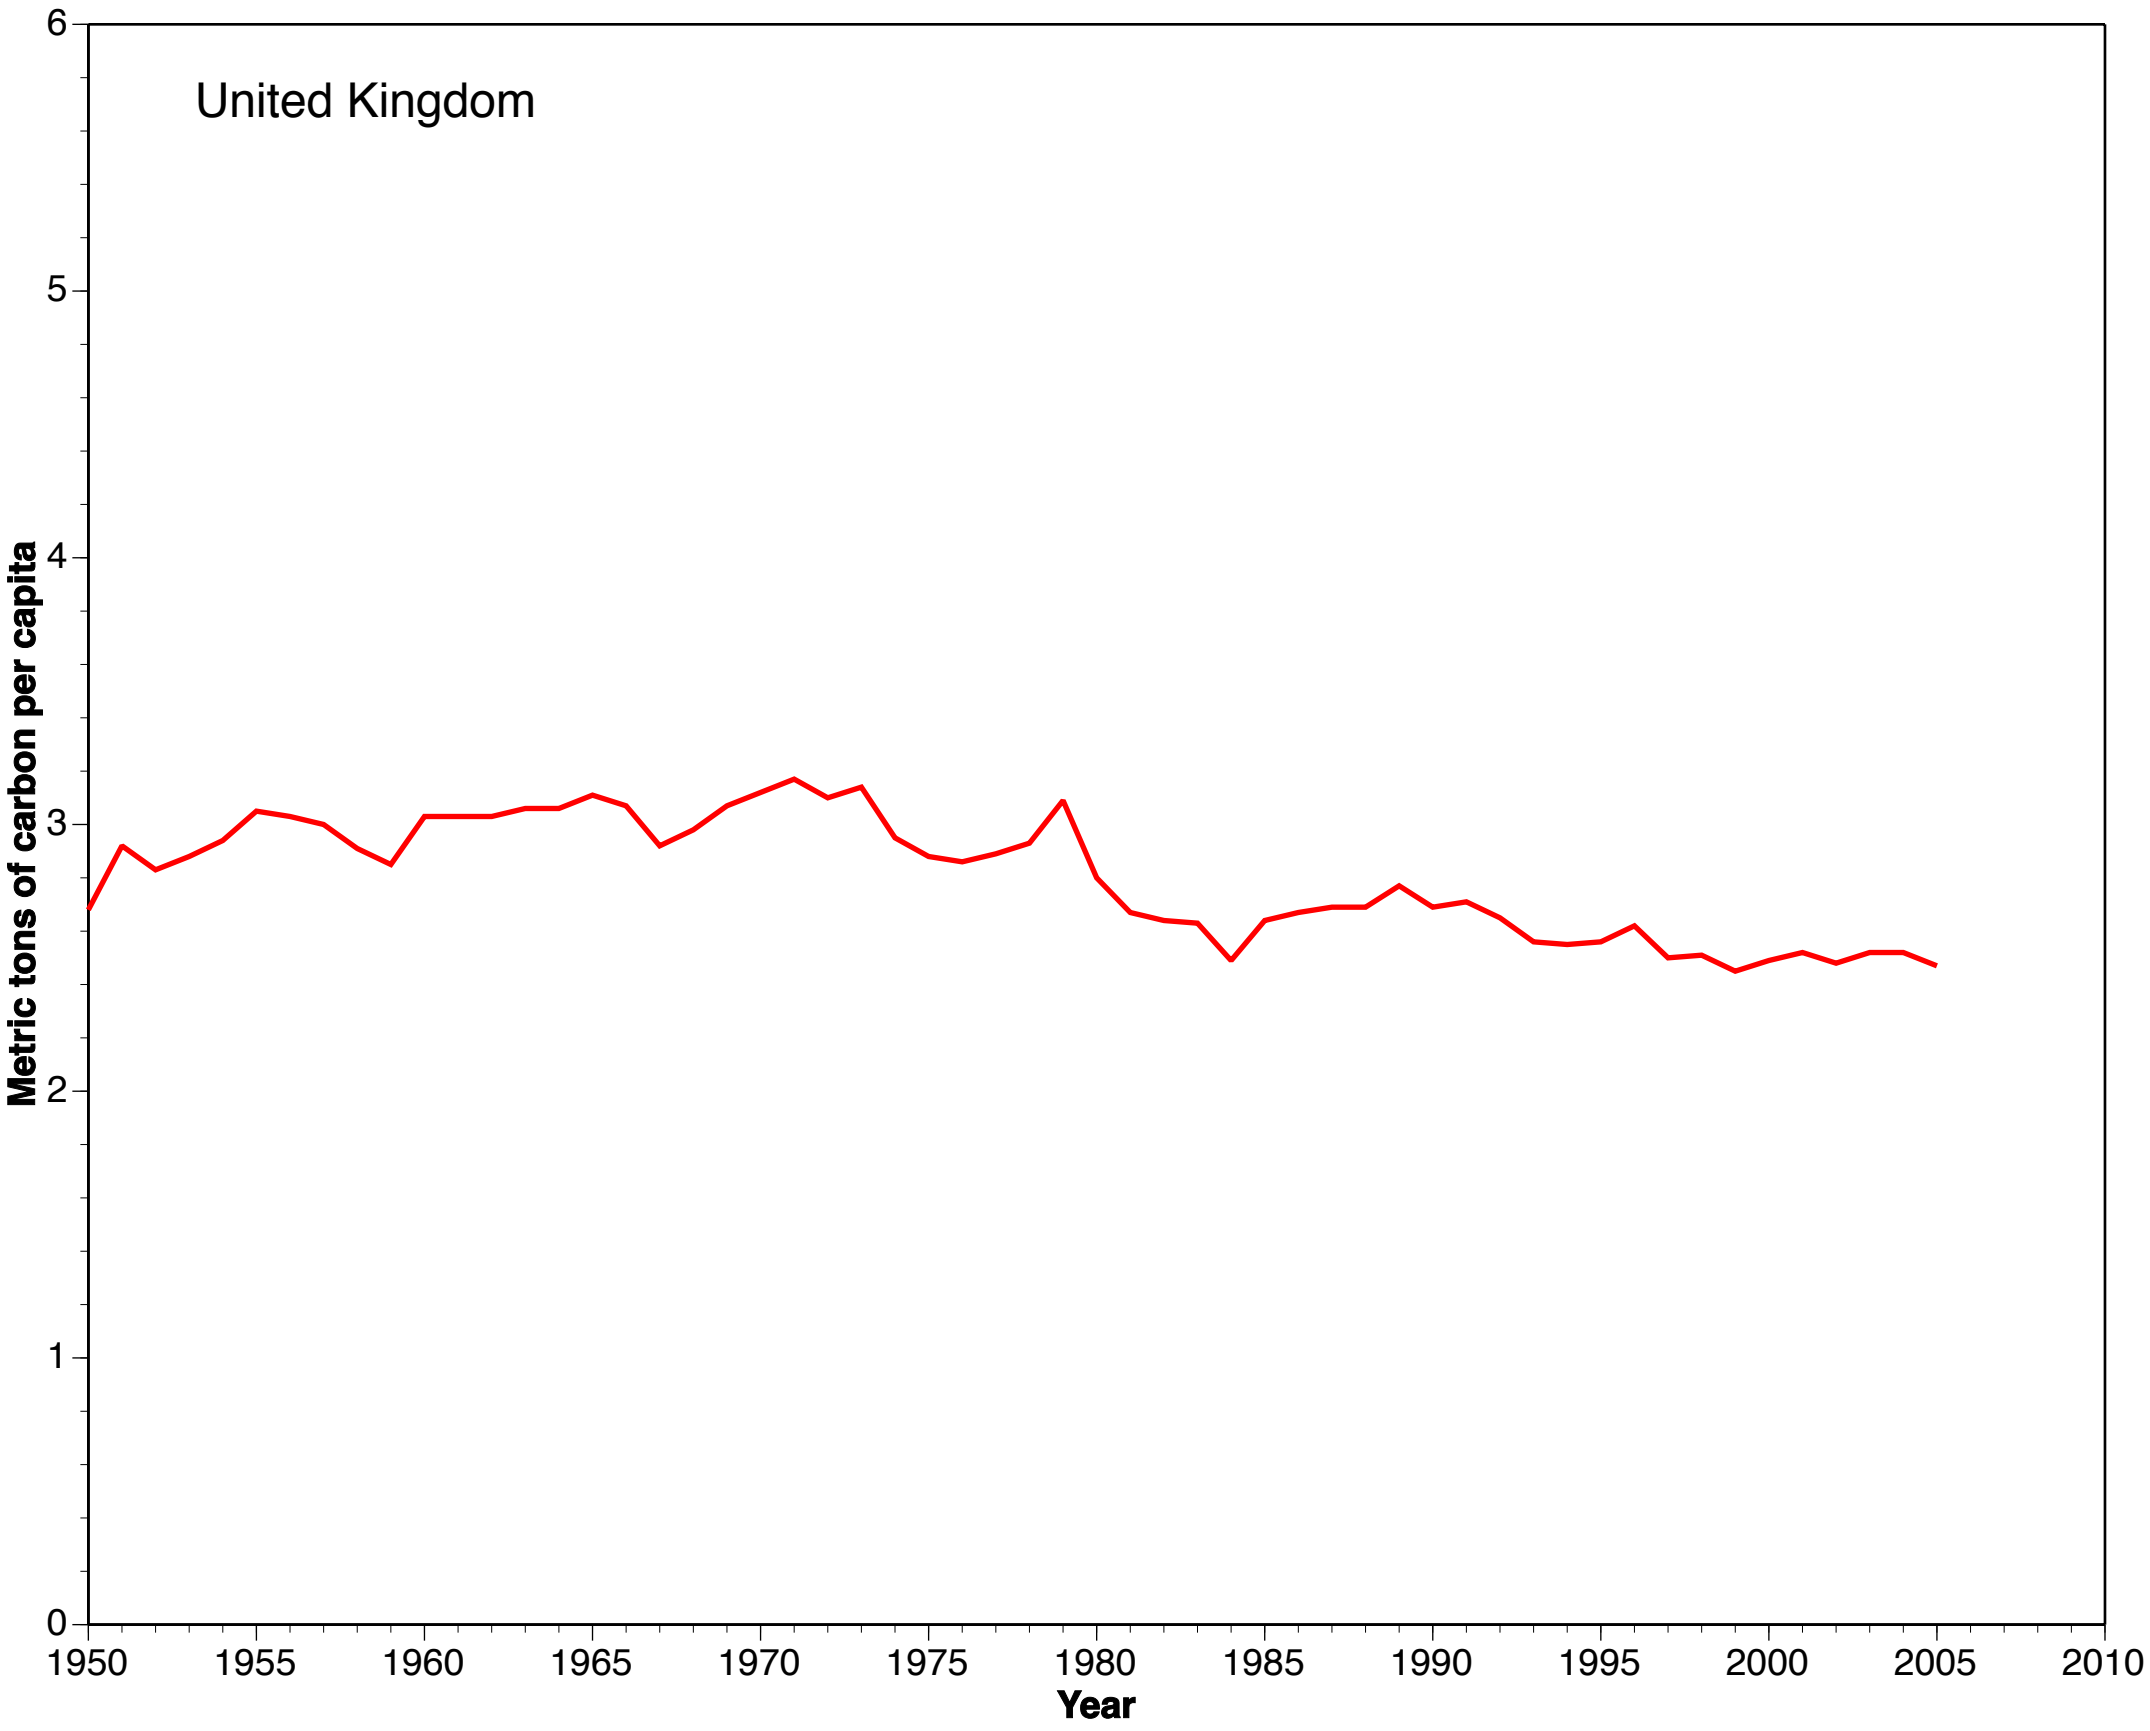

Indonesia

China

Latin America

World

Metric tons of carbon per capita

Year

1950 1955 1960 1965 1970 1975 1980 1985 1990 1995 2000 2005 2010

Sweden

Middle East

France

Western Europe

Eastern Europe & former Soviet Union

Poland

Denmark

Japan

United Kingdom

Germany

Norway

Canada

Saudi Arabia

Australia