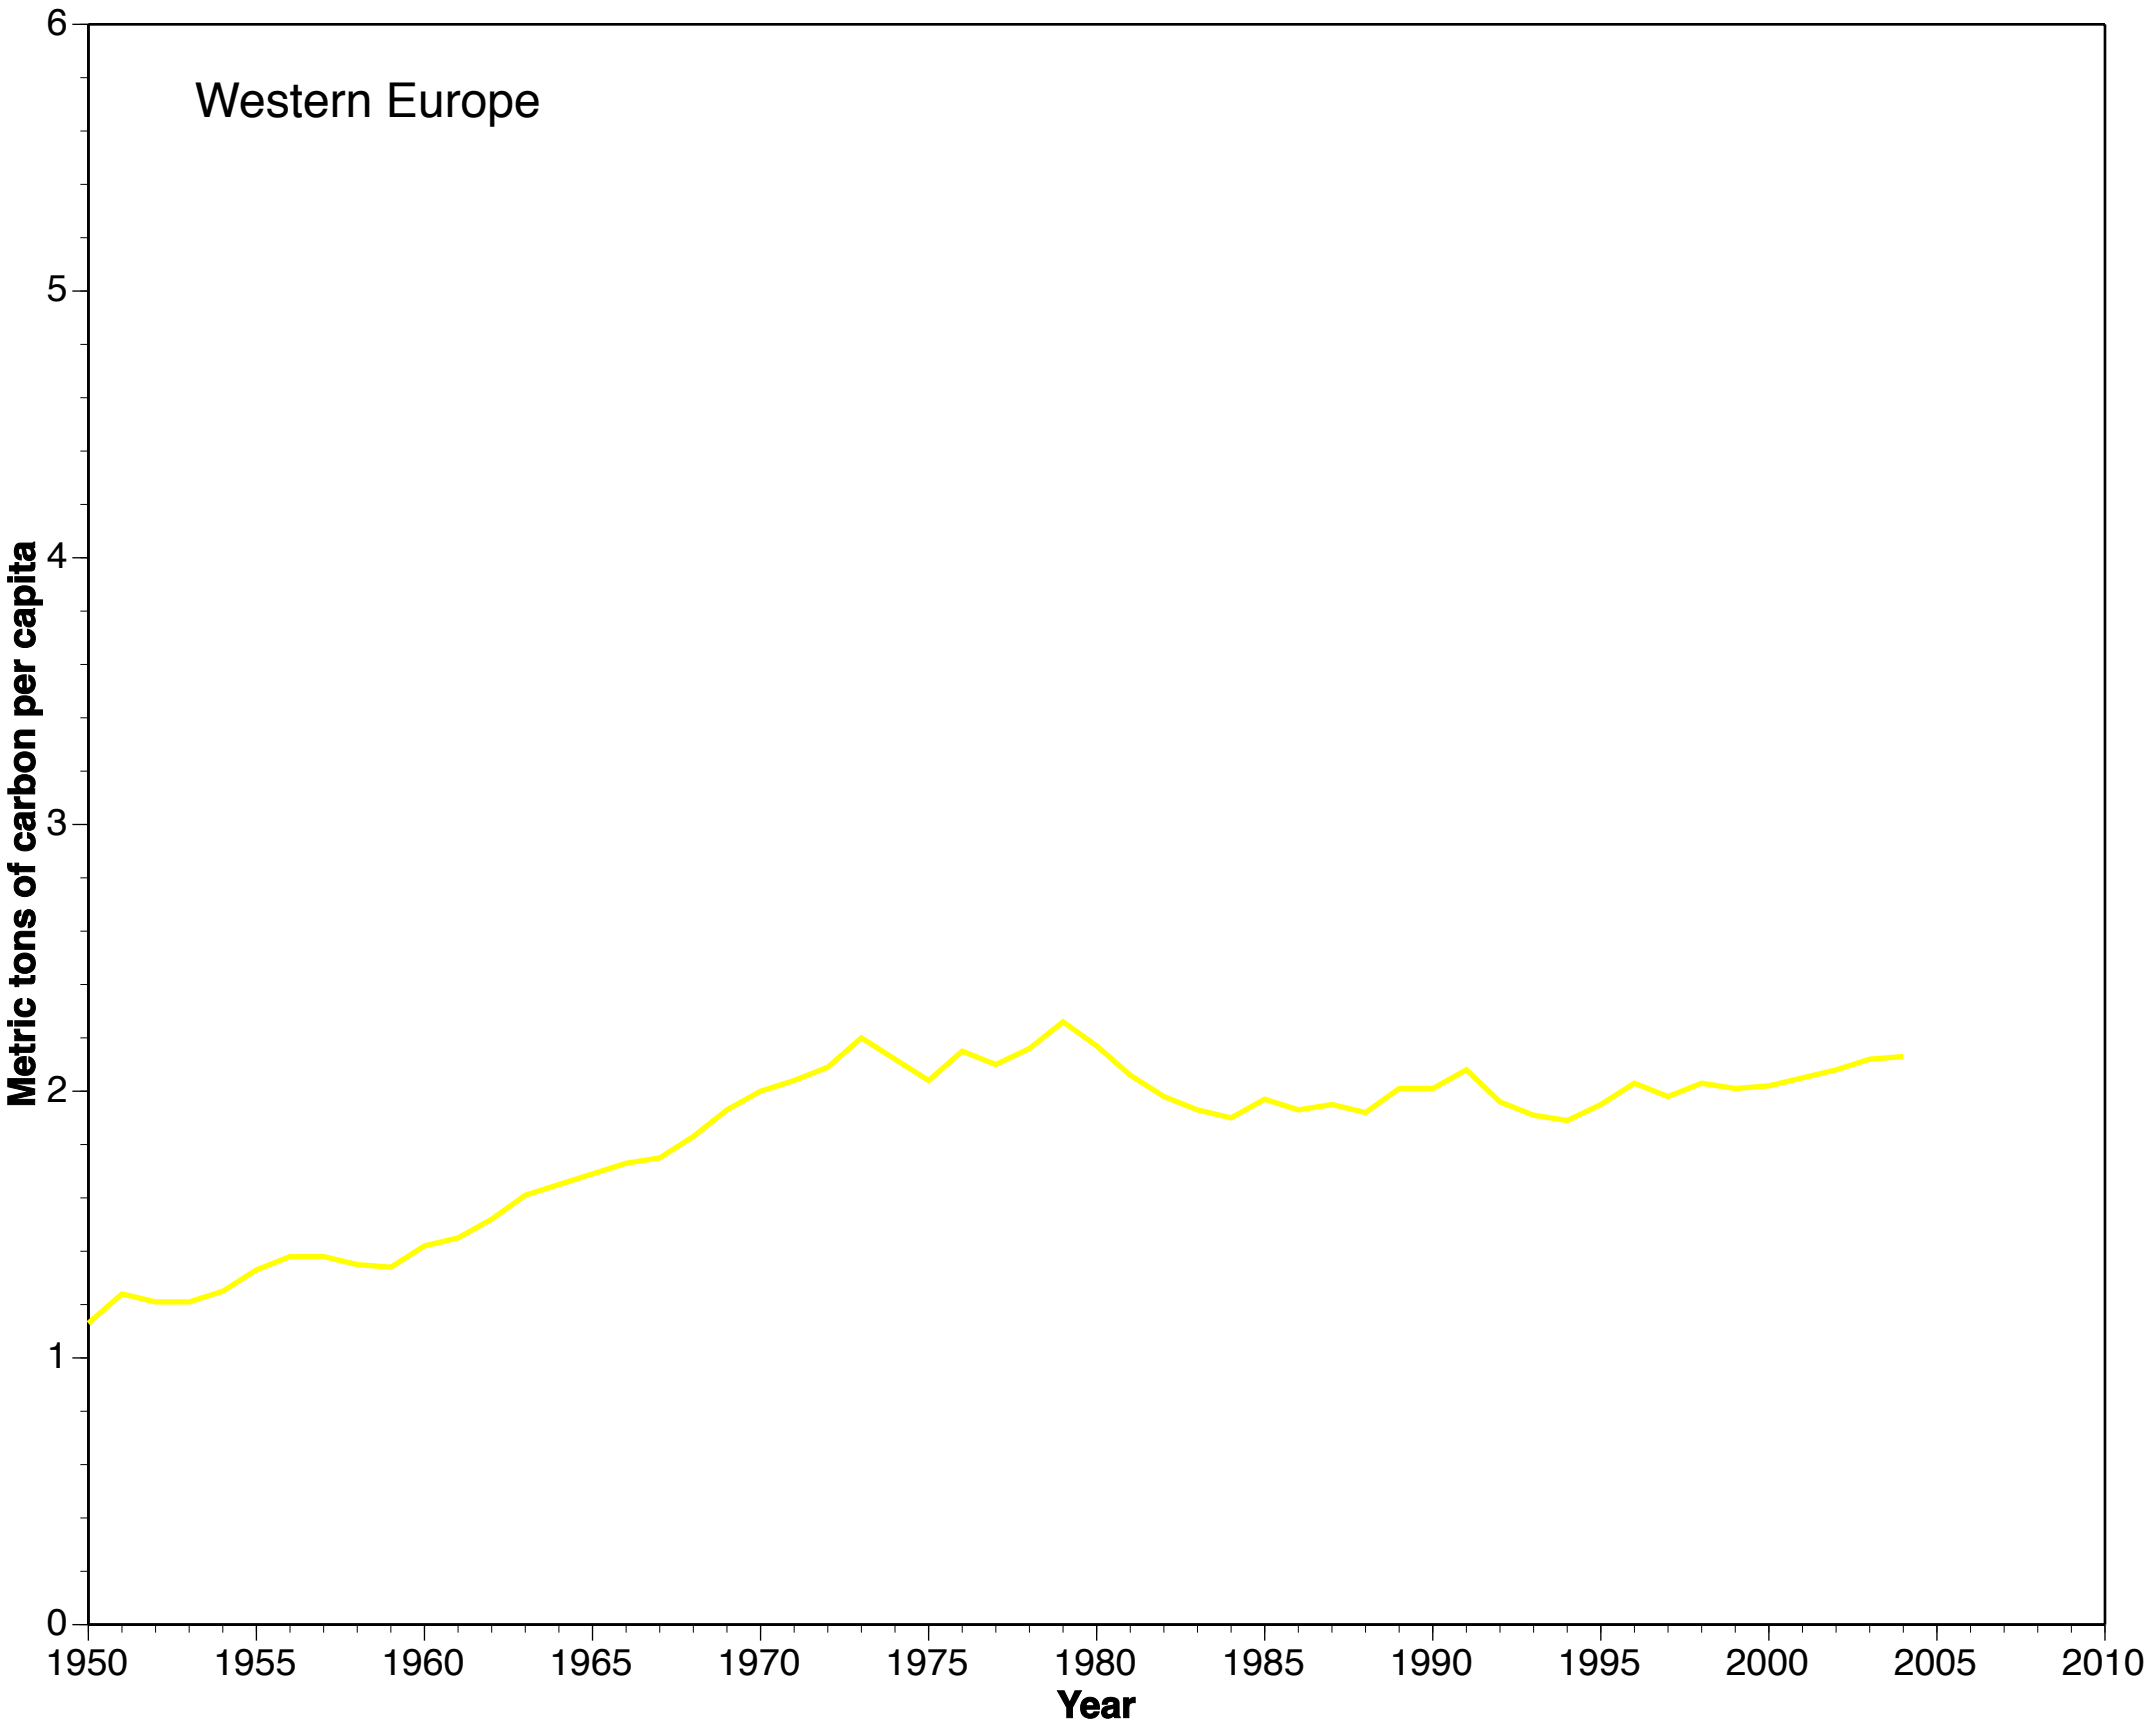

Indonesia

China

Latin America

World

Metric tons of carbon per capita

Year

1950 1955 1960 1965 1970 1975 1980 1985 1990 1995 2000 2005 2010

Sweden

Middle East

France

Western Europe

Eastern Europe & former Soviet Union

Poland

Denmark

Japan

United Kingdom

Germany

Norway

Canada

Saudi Arabia

Australia